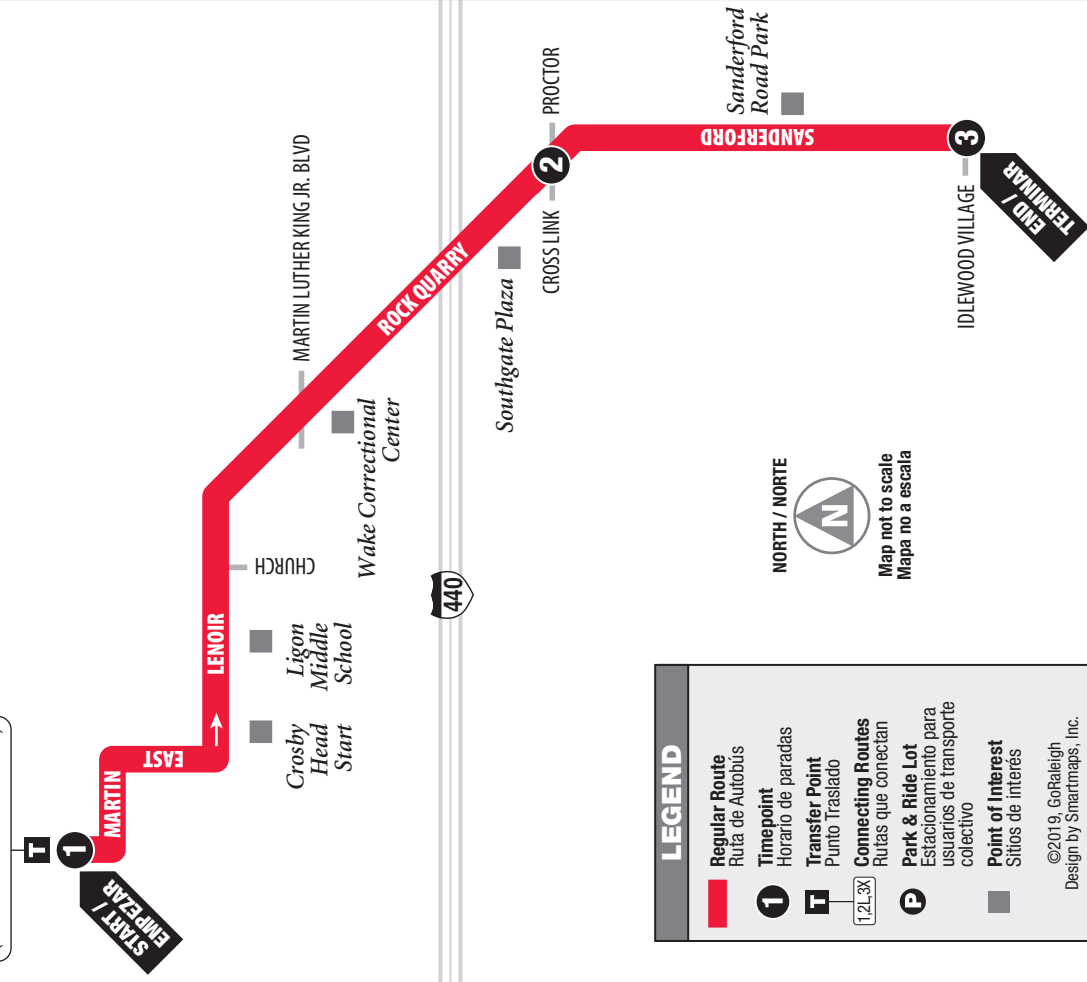

ROUTE 5 Biltmore Hills

DOWNTOWN RALEIGH

Outbound from Downtown See Inbound on Other Side

Saliendo del centro de la ciudad Para rutas rumbo al centro ver el reverso

GoRaleigh Station
Board at Platform B
(Abordar en la Plataforma B)

LEGEND

- **Regular Route**
  Ruta de Autobus
- **Timepoint**
  Horario de paradas
- **Transfer Point**
  Punto Traslado
- **Connecting Routes**
  Rutas que conectan
- **Park & Ride Lot**
  Estacionamiento para usuarios de transporte colectivo
- **Point of Interest**
  Sitios de interés

©2019, GoRaleigh
Design by Smartmaps, Inc.

Outbound from Downtown

Saliendo del centro de la ciudad

MONDAY-FRIDAY / LUNES-VIERNES

WEEKEND & HOLIDAYS / SERVICIOS PARA FINES DE SEMANA Y DIAS FESTIVOS

	1 GoRaleigh Station	2 Proctor at Rock Quarry	3 Sanderford Village at Idlewood
AM	5:30 6:00 6:30 7:00 7:30 8:00 8:30 9:00 10:00 11:00	5:40 6:10 6:40 7:10 7:40 8:10 8:40 9:10 10:10 11:10	5:47 6:17 6:47 7:17 7:47 8:17 8:47 9:17 10:17 11:17
PM	12:00 1:00 2:00 3:00 3:30 4:00 4:30 5:00 5:30 6:00 6:30 7:30 8:30 9:30 10:30 11:30	12:10 1:10 2:10 3:10 3:40 4:10 4:40 5:10 5:40 6:10 6:40 7:40 8:40 9:40 10:40 11:40	12:17 1:17 2:17 3:17 3:47 4:17 4:47 5:17 5:47 6:17 6:47 7:47 8:47 9:47 10:47 11:47

Track your bus live, right now!
Download the free app:
Translocrider.com