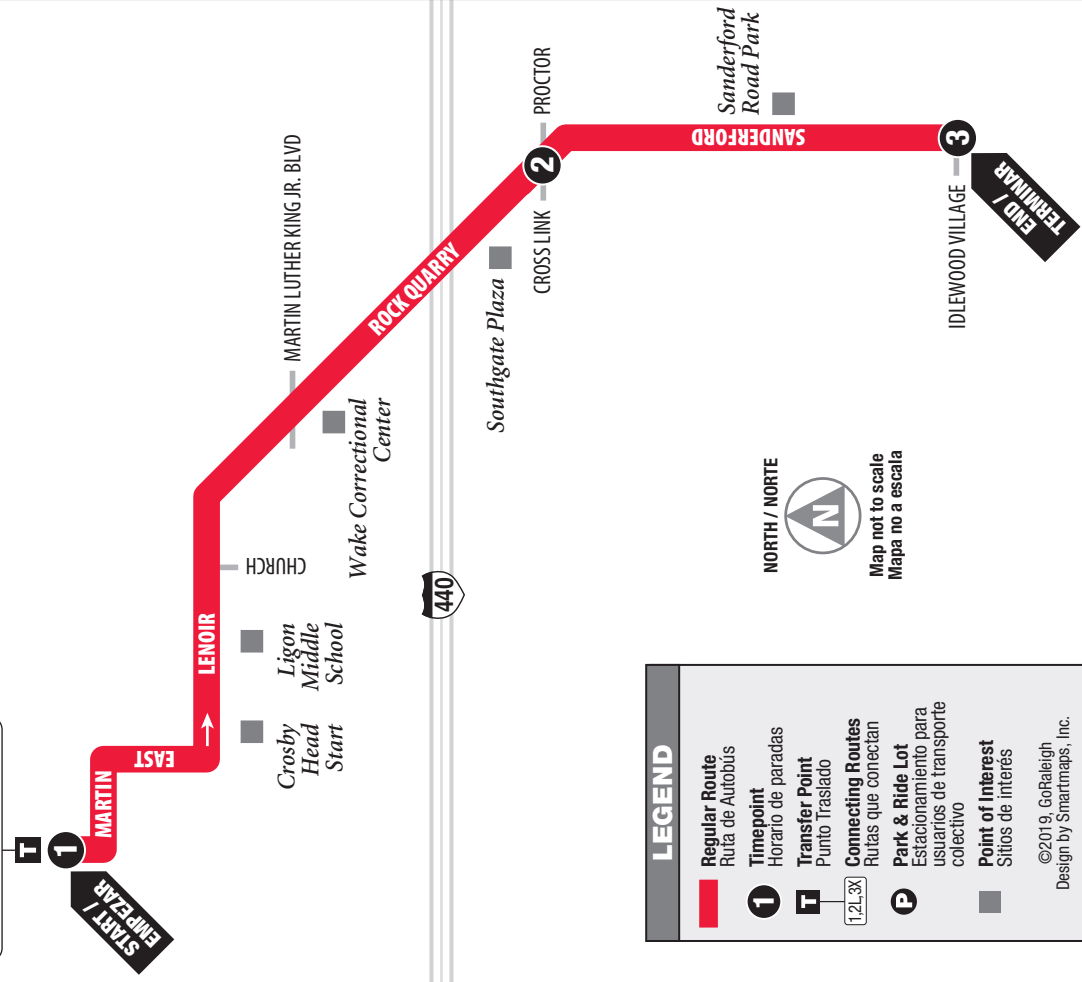

ROUTE 5 Biltmore Hills

DOWNTOWN RALEIGH

Outbound from Downtown See Inbound on Other Side

Saliendo del centro de la ciudad Para rutas rumbo al centro ver el reverso

GoRaleigh Station
Board at Platform B
(Abordar en la Plataforma B)

LEGEND

- **Regular Route**
  Ruta de Autobus
- **Timepoint**
  Horario de paradas
- **Transfer Point**
  Punto Traslado
- **Connecting Routes**
  Rutas que conectan
- **Park & Ride Lot**
  Estacionamiento para usuarios de transporte colectivo
- **Point of Interest**
  Sitios de interés

©2019, GoRaleigh
Design by Smartmaps, Inc.

Outbound from Downtown

Saliendo del centro de la ciudad

MONDAY-FRIDAY / LUNES-VIERNES

WEEKEND & HOLIDAYS / SERVICIOS PARA FINES DE SEMANA Y DIAS FESTIVOS

	1 GoRaleigh Station	2 Proctor at Rock Quarry	3 Sanderford Village at Idlewood
AM			
	5:30	5:40	5:47
	6:00	6:10	6:17
	6:30	6:40	6:47
	7:00	7:10	7:17
	7:30	7:40	7:47
	8:00	8:10	8:17
	8:30	8:40	8:47
	9:00	9:10	9:17
	10:00	10:10	10:17
	11:00	11:10	11:17
PM			
	12:00	12:10	12:17
	1:00	1:10	1:17
	2:00	2:10	2:17
	3:00	3:10	3:17
	3:30	3:40	3:47
	4:00	4:10	4:17
	4:30	4:40	4:47
	5:00	5:10	5:17
	5:30	5:40	5:47
	6:00	6:10	6:17
	6:30	6:40	6:47
	7:30	7:40	7:47
	8:30	8:40	8:47
	9:30	9:40	9:47
	10:30	10:40	10:47
	11:30	11:40	11:47

Track your bus live, right now!
Download the free app:
Translocrider.com