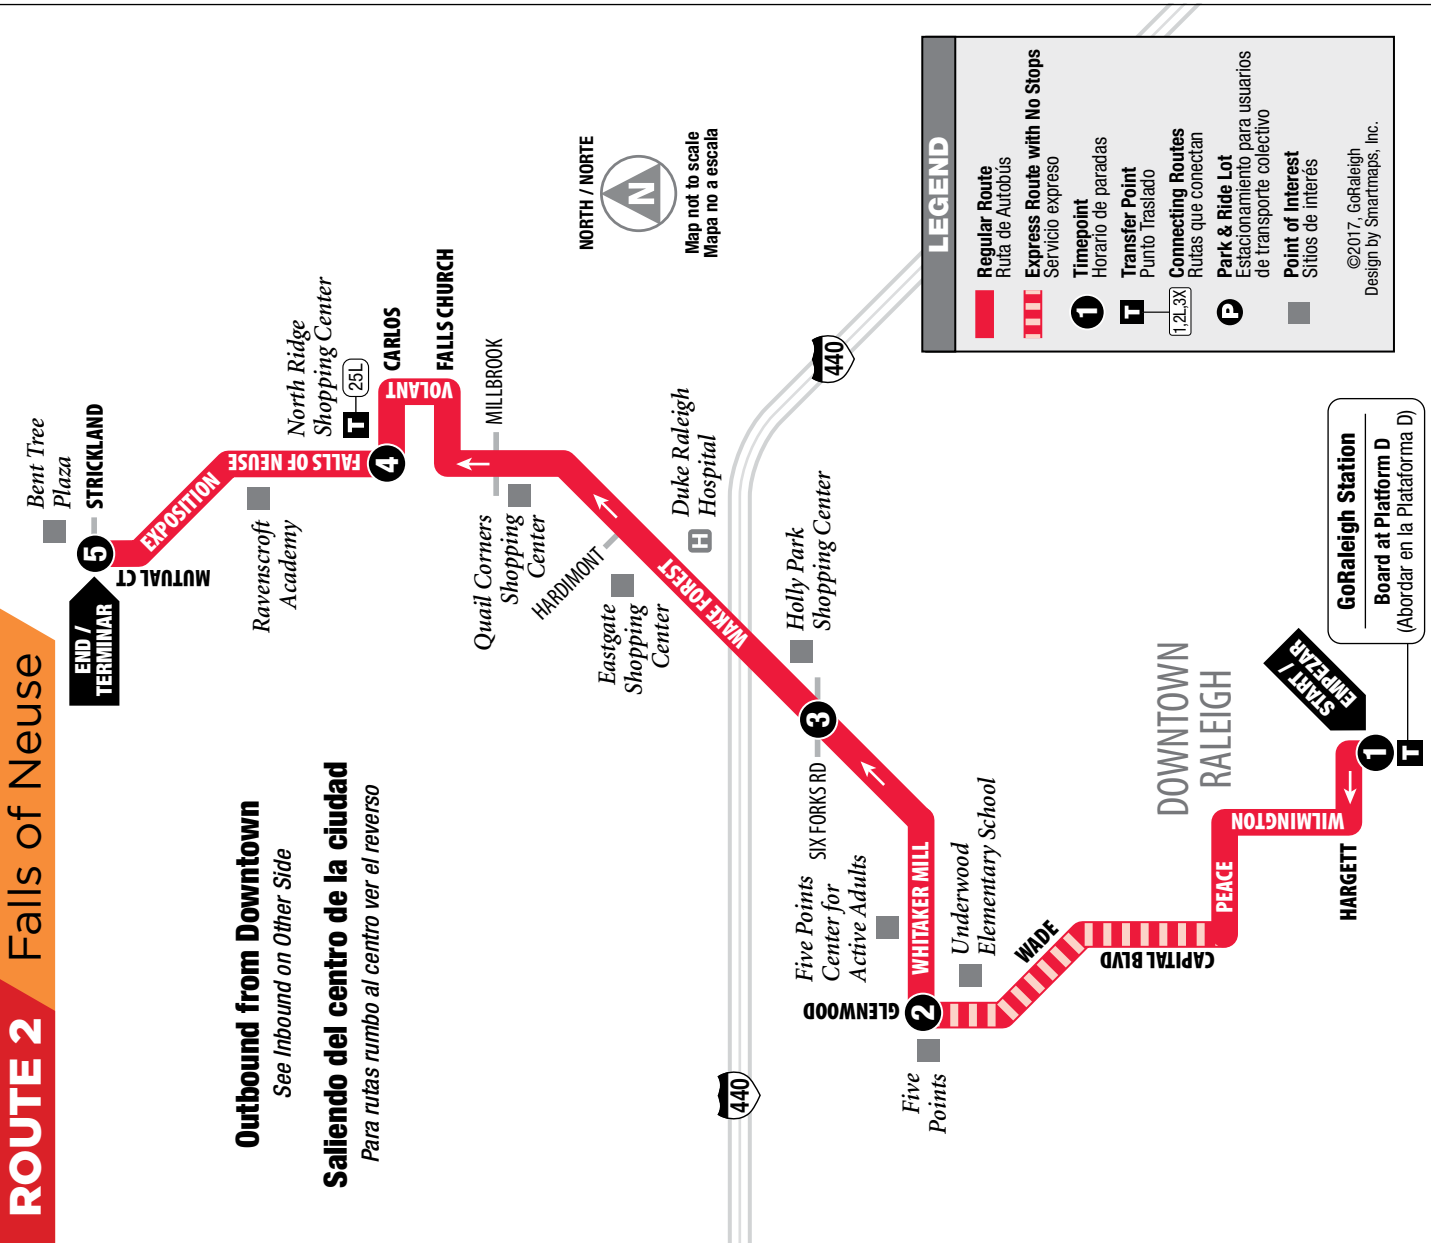

ROUTE 2 Falls of Neuse

Outbound from Downtown
See Inbound on Other Side

Saliendo del centro de la ciudad
Para rutas rumbo al centro ver el reverso

Outbound from Downtown

MONDAY-FRIDAY / LUNES-VIERNES

	1 GoRaleigh Station	2 Five Points	3 Wake Forest at Holly Park Shopping Center	4 Falls of Neuse	5 Mutual Ct at Strickland
AM	5:00	5:07	5:16	5:35	5:42
	5:30	5:37	5:46	6:05	6:12
	6:00	6:07	6:16	6:35	6:42
	6:30	6:37	6:46	7:05	7:12
	7:00	7:07	7:16	7:35	7:42
	7:30	7:37	7:46	8:05	8:12
	8:00	8:07	8:16	8:35	8:42
	8:30	8:37	8:46	9:05	9:12
	9:00	9:07	9:16	9:35	9:42
	9:30	9:37	9:46	10:05	10:12
	10:00	10:07	10:16	10:35	10:42
	10:30	10:37	10:46	11:05	11:12
	11:00	11:07	11:16	11:35	11:42
	11:30	11:37	11:46	12:05	12:12
PM	12:00	12:07	12:16	12:35	12:42
	12:30	12:37	12:46	1:05	1:12
	1:00	1:07	1:16	1:35	1:42
	1:30	1:37	1:46	2:05	2:12
	2:00	2:07	2:16	2:35	2:42
	2:30	2:37	2:46	3:05	3:12
	3:00	3:07	3:16	3:35	3:42
	3:30	3:37	3:46	4:05	4:12
	4:00	4:07	4:16	4:35	4:42
	4:30	4:37	4:46	5:05	5:12
	5:00	5:07	5:16	5:35	5:42
	5:30	5:37	5:46	6:05	6:12
	6:00	6:07	6:16	6:35	6:42
	6:30	6:37	6:46	7:05	7:12
	7:00	7:07	7:16	7:35	7:42
	8:00	8:07	8:16	8:35	8:42
	9:00	9:07	9:16	9:35	9:42
	10:00	10:07	10:16	10:35	10:42

Track your bus live, right now!
Download the free app:
Translocrider.com

Saliendo del centro de la ciudad

WEEKEND & HOLIDAYS / SERVICIOS PARA FINES DE SEMANA Y DIAS FESTIVOS

	1 GoRaleigh Station	2 Five Points	3 Wake Forest at Holly Park Shopping Center	4 Falls of Neuse	5 Mutual Ct at Strickland
AM	5:30	5:37	5:46	6:05	6:12
	6:30	6:37	6:46	7:05	7:12
	7:30	7:37	7:46	8:05	8:12
	8:30	8:37	8:46	9:05	9:12
	9:30	9:37	9:46	10:05	10:12
	10:30	10:37	10:46	11:05	11:12
	11:30	11:37	11:46	12:05	12:12
PM	12:30	12:37	12:46	1:05	1:12
	1:30	1:37	1:46	2:05	2:12
	2:30	2:37	2:46	3:05	3:12
	3:30	3:37	3:46	4:05	4:12
	4:30	4:37	4:46	5:05	5:12
	5:30	5:37	5:46	6:05	6:12
	6:30	6:37	6:46	7:05	7:12
	7:00	7:07	7:17	8:29	—
	8:00	8:07	8:17	8:29	—
	9:00	9:07	9:17	9:29	—
	10:00	10:07	10:17	10:29	—