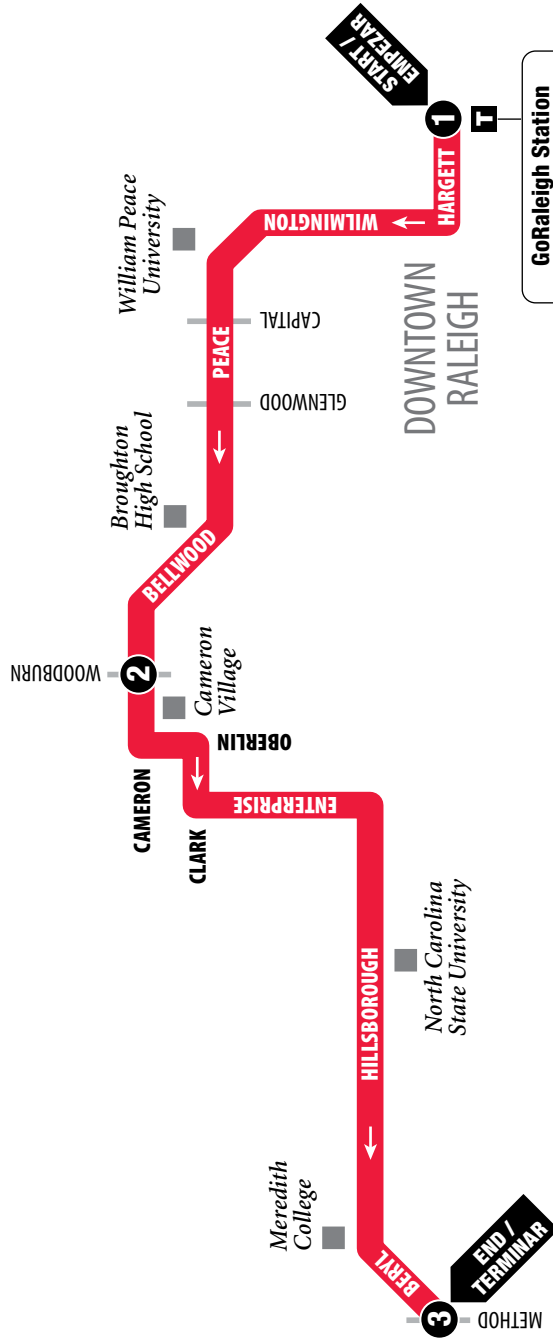

ROUTE 12 Method

Outbound from Downtown

See Inbound on Other Side

Saliendo del centro de la ciudad

Para rutas rumbo al centro ver el reverso

NORTH / NORTE

Map not to scale
Mapa no a escala

LEGEND

- Regular Route / Ruta de autobús
- 1 Timepoint / Horario de paradas
- T Transfer Point / Punto traslado
- 1,2,3X Connecting Routes / Rutas que conectan usuarios de transporte colectivo
- P Park & Ride Lot / Estacionamiento para usuarios de transporte colectivo
- Point of Interest / Sitios de interés

©2019, GoRaleigh • Design by Smartmaps, Inc.

Outbound from Downtown

MONDAY-FRIDAY / LUNES-VIERNES

	1 GoRaleigh Station	2 Cameron Village	3 Method at Beryl
AM	6:15 6:45 7:15 7:45 8:15 8:45 9:45 10:45 11:45 12:45	6:27 6:57 7:27 7:57 8:27 8:57 9:57 10:57 11:57 12:57	6:42 7:12 7:42 8:12 8:42 9:12 10:12 11:12 12:12
PM	1:45 2:45 3:45 4:15 4:45 5:15 5:45 6:15 7:00 8:00 9:00 10:00	1:57 2:57 3:57 4:27 4:57 5:27 5:57 6:27 7:10 8:10 9:10 10:10	2:12 3:12 3:42 4:12 4:42 5:12 5:42 6:12 7:24 8:24 9:24 10:24

Saliendo del centro de la ciudad

WEEKEND & HOLIDAYS / SERVICIOS PARA FINES DE SEMANA Y DIAS FESTIVOS

	1 GoRaleigh Station	2 Cameron Village	3 Method at Beryl
AM	6:45 7:45 8:45 9:45 10:45 11:45 12:45	6:57 7:57 8:57 9:57 10:57 11:57 12:57	7:12 8:12 9:12 10:12 11:12 12:12
PM	1:45 2:45 3:45 4:45 5:45 7:00 8:00 9:00 10:00	1:57 2:57 3:57 4:57 5:57 7:10 8:10 9:10 10:10	2:12 3:12 4:12 5:12 6:12 7:24 8:24 9:24 10:24

Scan here for trip planning and real time bus tracking options:

GoRaleigh is proud to be a part of the National Safe Place Program. Every GoRaleigh bus is a Safe Place.