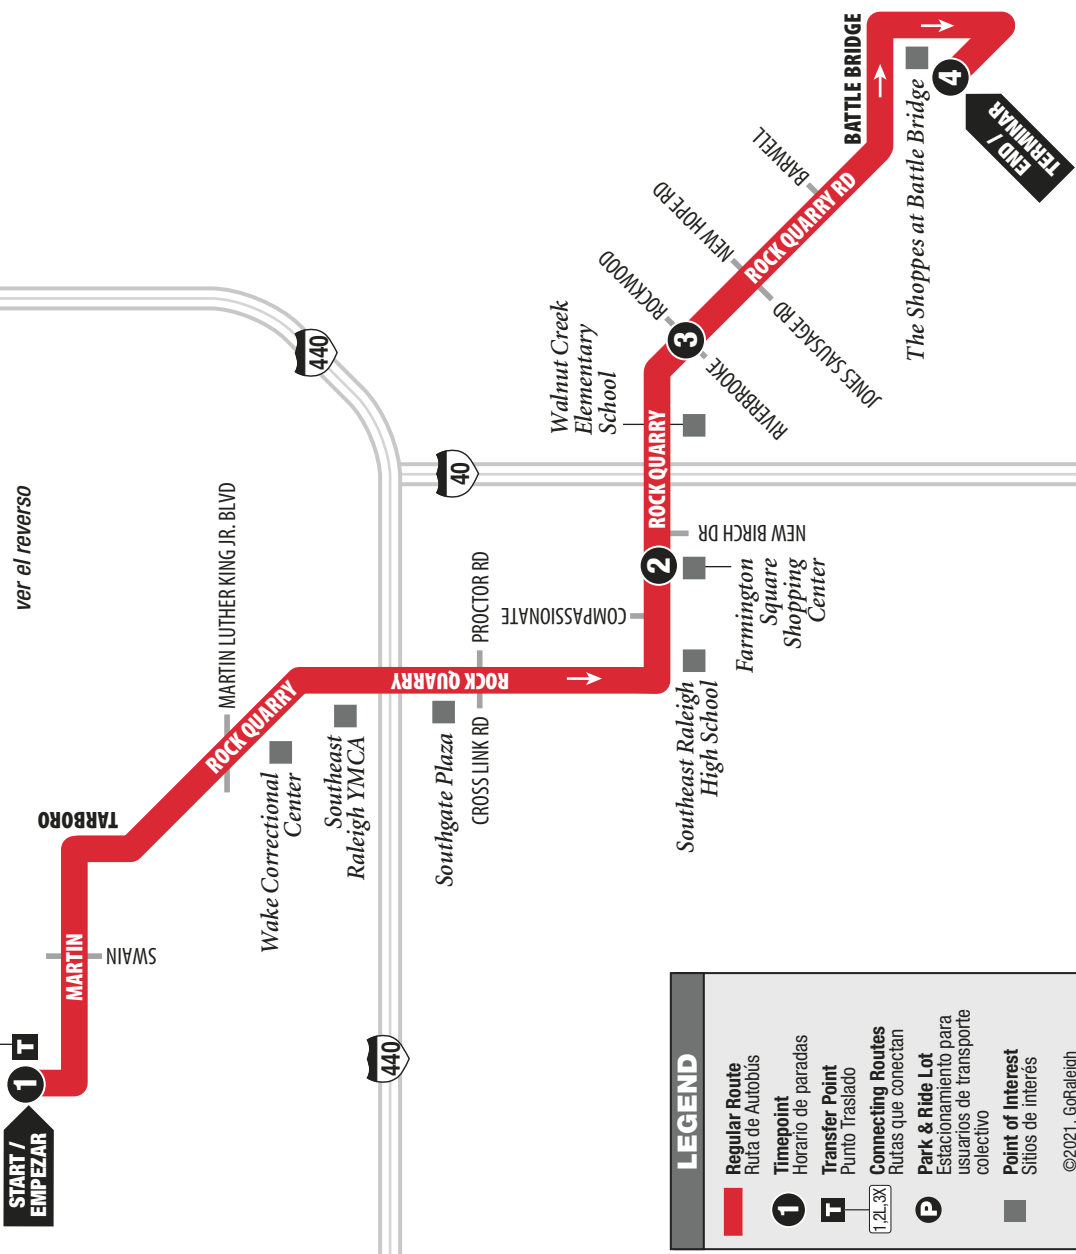

ROUTE 17 Rock Quarry

Outbound from Downtown

See Inbound on Other Side

Saliendo del centro de la ciudad

Para rutas rumbo al centro ver el reverso

GoRaleigh Station
Board at Platform B
(Abordar en la Plataforma B)

LEGEND

- **Regular Route**
  Ruta de Autobus
- **Timepoint**
  Horario de paradas
- **Transfer Point**
  Punto Traslado
- **Connecting Routes**
  Rutas que conectan
- **Park & Ride Lot**
  Estacionamiento para usuarios de transporte colectivo
- **Point of Interest**
  Sitios de interés

©2021, GoRaleigh
Design by Smartmaps, Inc.

Outbound from Downtown

Saliendo del centro de la ciudad

MONDAY-FRIDAY, WEEKENDS & HOLIDAYS / LUNES-VIERNES, SERVICIOS PARA FINES DE SEMANA Y DIAS FESTIVOS

	1 GoRaleigh Station	2 Farmington Square	3 Rock Quarry at Battle Bridge	4 The Shoppes at Battle Bridge
AM	6:15	6:33	6:40	6:51
	7:15	7:33	7:40	7:51
	8:15	8:33	8:40	8:51
	9:15	9:33	9:40	9:51
	10:15	10:33	10:40	10:51
	11:15	11:33	11:40	11:51
PM	12:15	12:33	12:40	12:51
	1:15	1:33	1:40	1:51
	2:15	2:33	2:40	2:51
	3:15	3:33	3:40	3:51
	4:15	4:33	4:40	4:51
	5:15	5:33	5:40	5:51
	6:15	6:33	6:40	6:51
	7:15	7:33	7:40	7:51
	8:15	8:33	8:40	8:51
	9:15	9:33	9:40	9:51
	10:15	10:33	10:40	10:51

Track your bus live, right now!

Download the free app:

Translocrider.com

GoRaleigh is proud to be a part of the National Safe Place Program. Every GoRaleigh bus is a Safe Place.

INSTRUCTIONS / INSTRUCCIONES

The bus stops here at listed times. Numbers on the map represent major stops; other stops are also available. (El bus hace paradas aquí de acuerdo al horario señalado. Los números en el mapa representan las paradas principales; hay otras paradas disponibles también.)

The bus travels here sometimes. See timetable beside the map for trips that travel this route variation. (El bus para por aquí algunas veces. Referirse a la tabla de horarios al lado del mapa para encontrar los viajes de esta ruta.)

The transfer point shows where routes intersect and transfers to other routes may be available. (El punto de traslado muestra dónde se intersecan las rutas y las transferencias disponibles a otras rutas.)

The bus stops at each of the times listed below the symbol. (El bus hace paradas a las horas señaladas debajo del símbolo.)

The timetable shows WHEN the bus stops. Shaded times indicate when a radial and local route meet. Transfers are timed so waiting is minimal. (La tabla de horarios muestra CUANDO el bus hace la paradas. Las horas en sombreadas indican cuando una ruta radial y local se intersecan. Las transferencias son cronometradas de manera que el tiempo de espera es mínimo.)

FARES / TARIFAS

Fare Type	Full Fare	Reduced Fare¹
One-Way Fare	.....$1.25	.....$0.60
Local Day Pass	.....$2.50	.....$1.25
7-Day Pass	.....$12.00	.....$6.00
31-Day Pass	.....$40.00	.....$20.00
Seniors Age 65 or Older & Children Age 12 or Younger	.....Free²	.....Free²
Stored Value Card (Card has $25.00 Value)	.....$25.00	.....$20.00

Other GoPass and regional options are available.

No Transfers Issued

¹ **Persons with Disabilities, Medicare Card Holders and Teens 13-18:** When paying a Reduced Fare a GoRaleigh ID must be shown. Teens 13-18 must show a current School ID or GoRaleigh ID. A Medicare Card and a valid ID may be used to secure a GoRaleigh ID.