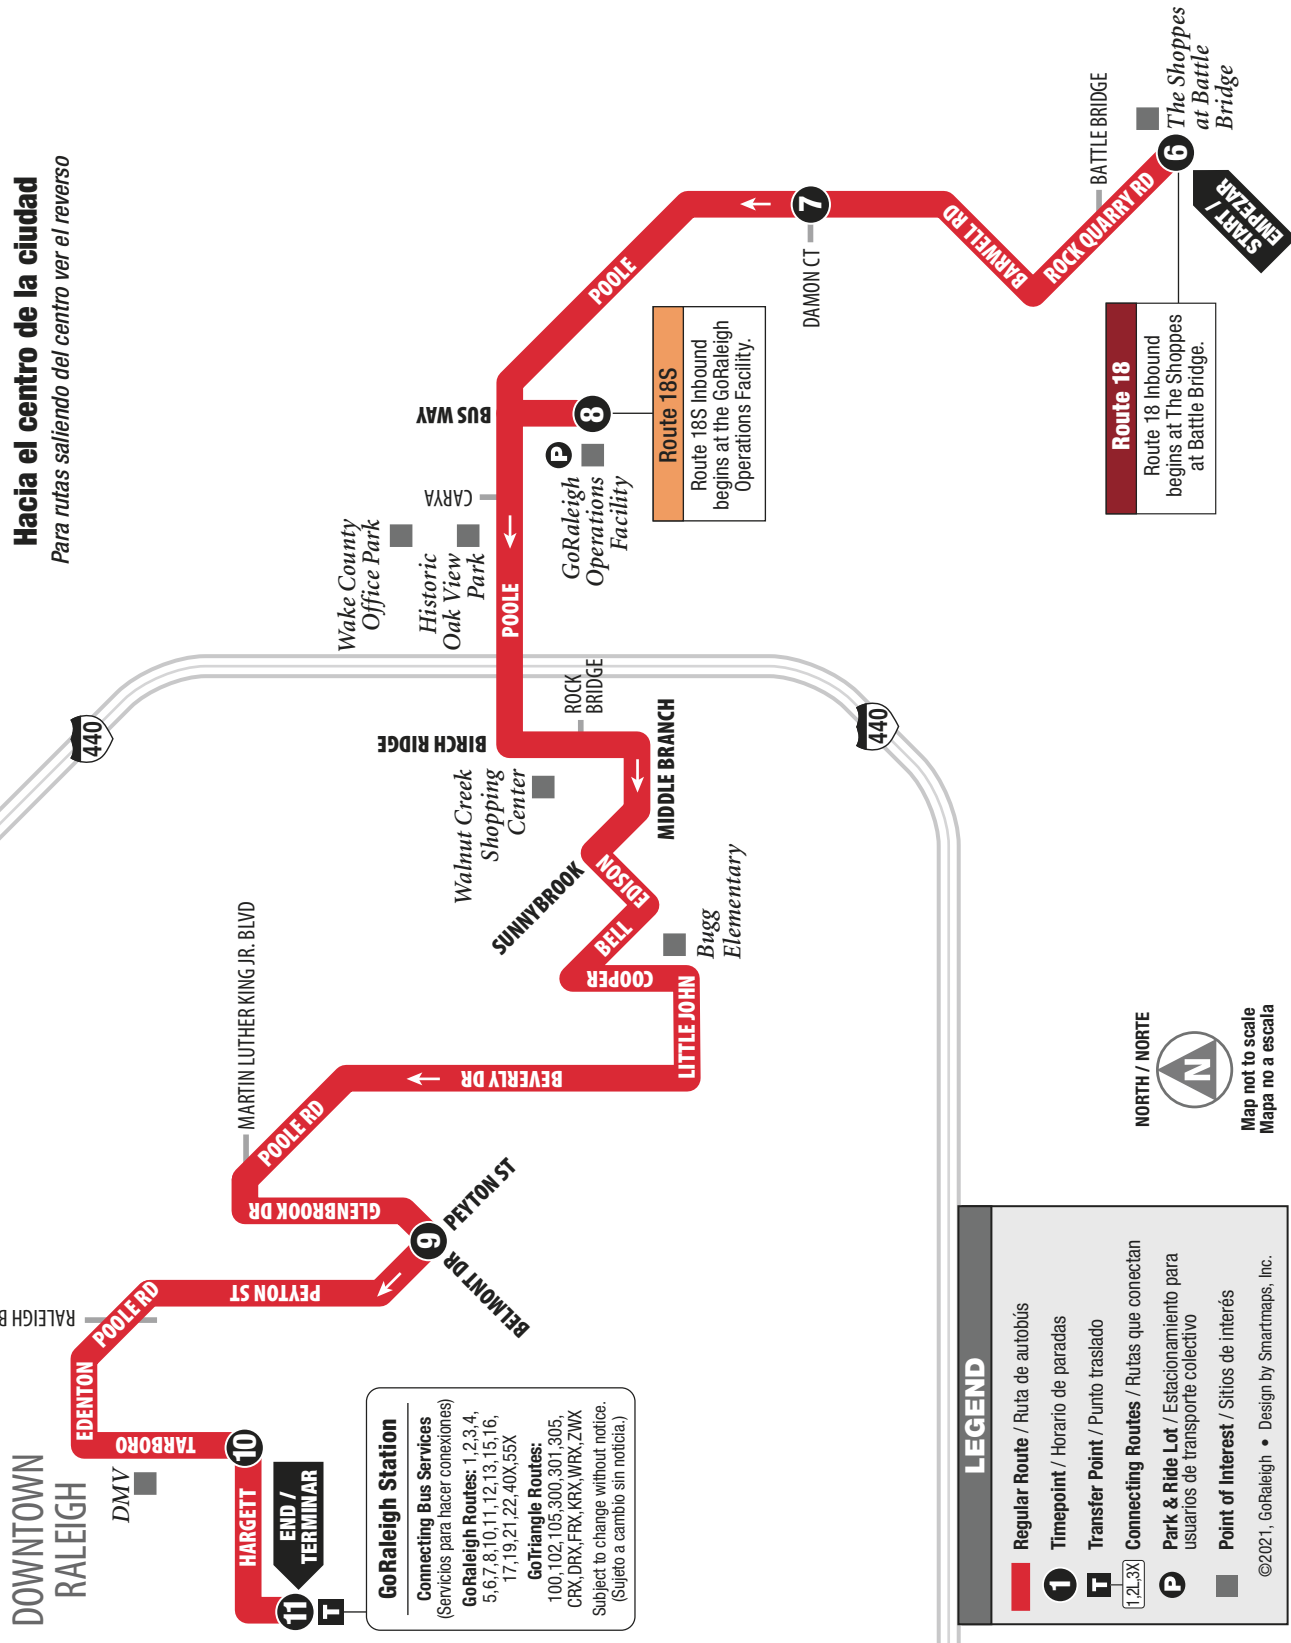

ROUTE 18/18S

POOLE/BARWELL

Inbound to Downtown
See Outbound on Other Side

Hacia el centro de la ciudad
Para rutas saliendo del centro ver el reverso

GoRaleigh Station
Connecting Bus Services (Servicios para hacer conexiones)
GoRaleigh Routes: 1, 2, 3, 4, 5, 6, 7, 8, 10, 11, 12, 13, 15, 16, 17, 19, 21, 22, 40X, 55X
GoTriangle Routes: 100, 102, 105, 300, 301, 305, CRX, DRX, FRX, KRX, WRX, ZWX
Subject to change without notice. (Sujeto a cambio sin notificación.)

LEGEND

- Regular Route / Ruta de autobuses
- Timepoint / Horario de paradas
- Transfer Point / Punto traslado
- Connecting Routes / Rutas que conectan
- Park & Ride Lot / Estacionamiento para usuarios de transporte colectivo
- Point of Interest / Sitios de interés

©2021, GoRaleigh • Design by Smartmaps, Inc.

Inbound to Downtown

Hacia el centro de la ciudad

MONDAY-FRIDAY / LUNES-VIERNES

ROUTE #	The Shoppes at Battle	Barwell at Damon	Bus Way at Poole Road	Peyton at Belmont	Hargett	GoRaleigh Station
18	5:27	5:41	5:51	5:55		
18	6:27	6:41	6:51	6:55		
18S	7:00	7:13	7:16	7:24	7:28	
18S	7:08	7:21	7:41	7:51	7:55	
18S	8:00	8:16	8:24	8:28	8:28	
18	8:08	8:13	8:27	8:41	8:55	
18S	9:00	9:16	9:24	9:28	9:28	
18	9:08	9:13	9:27	9:41	9:51	9:55
18	10:08	10:13	10:27	10:41	10:51	10:55
18	11:08	11:13	11:27	11:41	11:51	11:55
18	12:08	12:13	12:27	12:41	12:51	12:55
18	1:08	1:13	1:27	1:41	1:51	1:55
18	2:08	2:13	2:27	2:41	2:51	2:55
18	3:08	3:13	3:27	3:41	3:51	3:55
18	4:08	4:13	4:27	4:41	4:51	4:55
18S	5:00	5:16	5:24	5:28	5:28	5:28
18	5:08	5:13	5:27	5:41	5:51	5:55
18S	6:00	6:16	6:24	6:28	6:28	6:28
18	6:08	6:13	6:27	6:41	6:51	6:55
18S	7:00	7:16	7:24	7:28	7:28	7:28
18	7:08	7:13	7:27	7:41	7:51	7:55
18	8:08	8:13	8:27	8:41	8:51	8:55
18	9:08	9:13	9:27	9:41	9:51	9:55
18	10:08	10:13	10:27	10:41	10:51	10:55
18	11:08	11:13	11:27	11:41	11:51	11:55

Scan here for trip planning and real time bus tracking options:

GoRaleigh is proud to be a part of the National Safe Place Program. Every GoRaleigh bus is a Safe Place.

WEEKEND & HOLIDAYS / SERVICIOS PARA FINES DE SEMANA Y DIAS FESTIVOS

ROUTE #	The Shoppes at Battle	Barwell at Damon	Bus Way at Poole Road	Peyton at Belmont	Hargett	GoRaleigh Station
18	7:38	7:43	7:57	8:11	8:21	8:25
18	8:38	8:43	8:57	9:11	9:21	9:25
18	9:38	9:43	9:57	10:11	10:21	10:25
18	10:38	10:43	10:57	11:11	11:21	11:25
18	11:38	11:43	11:57	12:11	12:21	12:25
18	12:38	12:43	12:57	1:11	1:21	1:25
18	1:38	1:43	1:57	2:11	2:21	2:25
18	2:38	2:43	2:57	3:11	3:21	3:25
18	3:38	3:43	3:57	4:11	4:21	4:25
18	4:38	4:43	4:57	5:11	5:21	5:25
18	5:38	5:43	5:57	6:11	6:21	6:25
18	6:38	6:43	6:57	7:11	7:21	7:25
18	7:38	7:43	7:57	8:11	8:21	8:25
18	8:38	8:43	8:57	9:11	9:21	9:25
18	9:38	9:43	9:57	10:11	10:21	10:25
18	10:38	10:43	10:57	11:11	11:21	11:25
18	*11:38	*11:43	*11:57	*12:11	*12:21	*12:25

* This trip does not operate on Sunday or Holidays. (Este transporte no funciona los domingos o días festivos.)

INSTRUCTIONS / INSTRUCCIONES

The bus stops here at listed times. Numbers on the map represent major stops; other stops are also available. (El bus hace paradas aquí de acuerdo al horario señalado. Los números en el mapa representan las paradas principales; hay otras paradas disponibles también.)