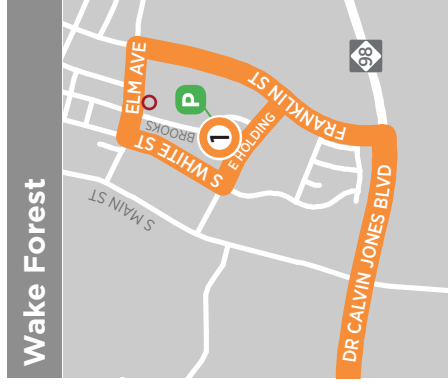

Wake Forest-Raleigh Express WRX

The Wake Forest-Raleigh Express is provided by GoTriangle and operated by GoRaleigh vehicles.

Wake Forest-Raleigh Express Holiday Service

No service on Saturday, Sunday and these holidays:

- New Year's Day
- MLK Jr. Day
- Memorial Day
- Independence Day
- Labor Day
- Thanksgiving Day
- Friday after Thanksgiving
- Christmas Eve
- Christmas Day
- Labor Day

For all bus route holiday schedules, visit GoRaleigh.org or call 919-485-7433.

Where to buy passes

IN PERSON: Wake Forest Town Hall, 301 S. Brooks St., Wake Forest; Mon-Fri, 8 am-4 pm
GoRaleigh Station Information Center, 214 S. Blount St., Mon-Fri, 7 am-6 pm; Sat, 8 am-5 pm

ON BUS: Single ride or express day pass. Exact change.
ONLINE: GoTriangle.org

How to connect to other destinations

The GoRaleigh Station at 214 S. Blount St. offers connecting routes to RDU International Airport, Cary, RTP, Chapel Hill, Durham and other destinations in the area. Visit GoRaleigh.org to see the system-wide route map and individual route schedules.

Wake Forest-Raleigh Express Fares

One Way	adult.....	$3
	youth, ages 12 and younger.....	free
	youth, ages 13-18 (with Youth Go Pass).....	free
	youth, ages 13-18 (without Youth Go Pass).....	$1.25
	seniors, ages 65+, and disabled*.....	$1.25
Day Pass	adult.....	$6
	youth, ages 6-18.....	$2.50
	youth, ages 5 and younger.....	free
	seniors, ages 65+, and disabled*.....	$2.50
7-Day Express Pass	adult.....	$22
	youth, ages 6-18.....	$9.25
	youth, ages 5 and younger.....	free
	seniors, ages 65+, and disabled*.....	$9.25
31-Day Express Pass	adult.....	$102
	youth, ages 6-18.....	$42.50
	youth, ages 5 and younger.....	free
	seniors, ages 65+, and disabled*.....	$42.50
Stored Value Cards**		
	$13.50 stored value card.....	$12
	$25 stored value card.....	$20
	$50 stored value card.....	$40

* **DISABLED RATE QUALIFICATIONS:** Medicare card holders, disabled riders with a VA Disability Card, VA "Service Connected" card or disability card from any transit system.

** **Stored Value Cards** are valid on Regional and Express Triangle Transit Routes and on C-Iran and GoRaleigh.

DISCOUNTS: UNC, NCSU, NC state government and other Triangle employers may offer free or discounted passes to students and staff. Check with your transportation coordinator or HR department.

Wake Forest to Raleigh

Downtown Wake Forest at the Senior Center E Holding Ave at S Brooks St	Triangle Town Center at the Orvis store	Downtown Raleigh Wilmington St at Martin St
1	2	3
5:50 am	6:20 am	6:55 am
6:50 am	7:20 am	7:55 am
7:50 am	8:20 am	8:55 am
5:20 pm	5:45 pm	6:15 pm
6:20 pm	6:45 pm	7:15 pm

Raleigh to Wake Forest

Downtown Raleigh Wilmington St at Martin St	Triangle Town Center at the Orvis store	Downtown Wake Forest at the Senior Center E Holding Ave at S Brooks St
3	2	1
6:00 am	6:25 am	6:50 am
7:00 am	7:25 am	7:50 am
4:20 pm	4:50 pm	5:20 pm
5:20 pm	5:50 pm	6:20 pm
6:20 pm	6:50 pm	7:20 pm