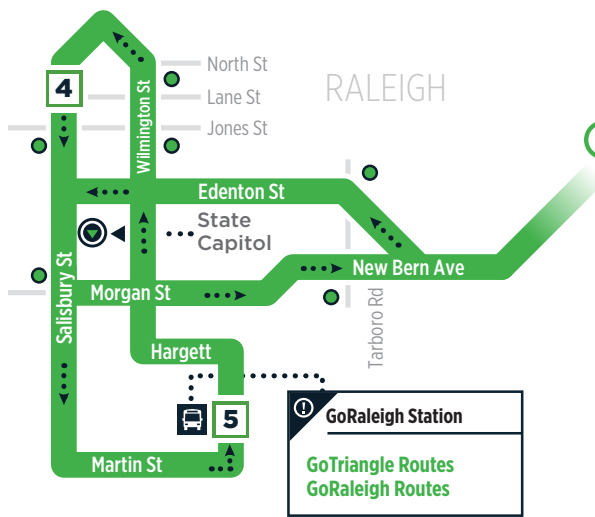

ROUTE ZWX

Route ZWX

LEGEND

NO SMOKING IS ALLOWED ON GOTRIANGLE VEHICLES

Smoking and/or the use of vapor products, including e-cigarettes, is not permitted on GoTriangle vehicles, at bus stops and city-owned sidewalks within Orange, Durham and Wake County.