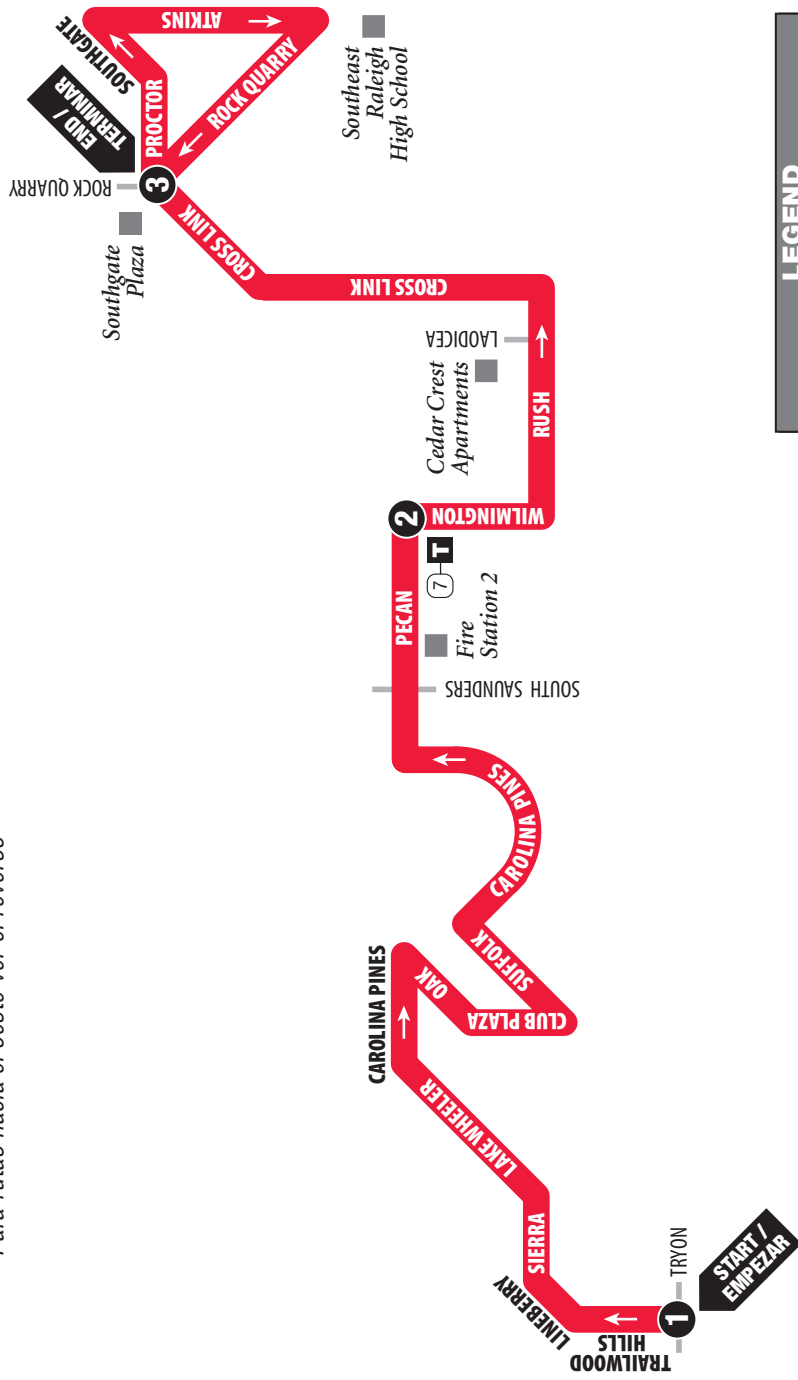

ROUTE 7L Carolina Pines

Eastbound to Southgate Plaza
See Westbound on Other Side

Hacia el este a Southgate Plaza
Para rutas hacia el oeste ver el reverso

LEGEND

- Regular Route / Ruta de autobús
- Timepoint / Horario de paradas
- Transfer Point / Punto traslado
- Connecting Routes / Rutas que conectan
- Park & Ride Lot / Estacionamiento para usuarios de transporte colectivo
- Point of Interest / Sitios de interés

©2019, GoRaleigh • Design by Smartmaps, Inc.

Eastbound to Southgate Plaza

MONDAY-FRIDAY / LUNES-VIERNES

	Trailwood Hills at Tryon	Pecan at Wilmington	Southgate Plaza
AM			
	5:45	6:00	6:18
	6:15	6:30	6:48
	6:45	7:00	7:18
	7:15	7:30	7:48
	7:45	8:00	8:18
	8:15	8:30	8:48
	8:45	9:00	9:18
	9:15	9:30	9:48
	9:45	10:00	10:18
	10:45	11:00	11:18
	11:45	12:00	12:18
PM			
	12:45	1:00	1:18
	1:45	2:00	2:18
	2:45	3:00	3:18
	3:15	3:30	3:48
	3:45	4:00	4:18
	4:15	4:30	4:48
	4:45	5:00	5:18
	5:15	5:30	5:48
	5:45	6:00	6:18
	6:15	6:30	6:48
	6:45	7:00*	—
	—	7:15**	7:33
	8:00	8:15	8:33
	9:00	9:15	9:33
	10:00	10:15	10:33

Scan here for trip planning and real time bus tracking options:

SAFE PLACE

GoRaleigh is proud to be a part of the National Safe Place Program. Every GoRaleigh bus is a Safe Place.

Hacia el este a Southgate Plaza

WEEKEND & HOLIDAYS / SERVICIOS PARA FINES DE SEMANA Y DIAS FESTIVOS

	Trailwood Hills at Tryon	Pecan at Wilmington	Southgate Plaza
AM			
	6:45	7:00	7:18
	7:45	8:00	8:18
	8:45	9:00	9:18
	9:45	10:00	10:18
	10:45	11:00	11:18
	11:45	12:00	12:18
PM			
	12:45	1:00	1:18
	1:45	2:00	2:18
	2:45	3:00	3:18
	3:45	4:00	4:18
	4:45	5:00	5:18
	5:45	6:00	6:18
	6:45	7:00*	—
	—	7:15**	7:33
	8:00	8:15	8:33
	9:00	9:15	9:33

Shaded times indicate when the Route 7L Carolina Pines and Route 7 South Saunders connect at the transfer point located at Pecan and Wilmington.
(Los espacios de tiempo sombreados indican cuando la Ruta 7L Carolina Pines y la Ruta 7 South Saunders se conectan en el punto de transferencia localizado en del Pecan and Wilmington.)

- Bus goes out of service at Pecan & Wilmington. (El bus finaliza servicio en Pecan y Wilmington.)
- ** Bus begins at Pecan & Wilmington. (El bus empieza servicio en Pecan y Wilmington.)

Raleigh

INSTRUCTIONS / INSTRUCCIONES

The bus stops here at listed times. Numbers on the map represent major stops; other stops are also available. (El bus hace paradas aquí de acuerdo al horario señalado. Los números en el mapa representan las paradas principales; hay otras paradas disponibles también.)

The bus travels here sometimes. See timetable beside the map for trips that travel this route variation. (El bus para por aquí algunas veces. Refiérase a la tabla de horarios al lado del mapa para encontrar los viajes de esta ruta.)

The transfer point shows where routes intersect and transfers to other routes may be available. (El punto de traslado muestra dónde se intersectan las rutas y las transferencias disponibles a otras rutas.)

The bus stops at each of the times listed below the symbol. (El bus hace paradas a las horas señaladas debajo del símbolo.)