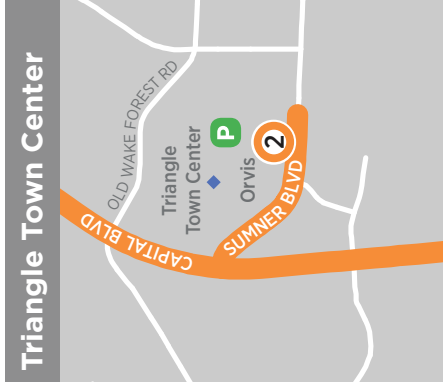

Wake Forest-Raleigh Express WRX

The Wake Forest-Raleigh Express is provided by GoTriangle and operated by GoRaleigh vehicles.

Wake Forest-Raleigh Express Holiday Service

No service on Saturday, Sunday and these holidays:

- New Year's Day
- MLK Jr. Day
- Memorial Day
- Independence Day
- Labor Day
- Thanksgiving Day
- Friday after Thanksgiving
- Christmas Eve
- Christmas Day
- Labor Day

For all bus route holiday schedules, visit GoRaleigh.org or call 919-485-7433.

Where to buy passes

IN PERSON: Wake Forest Town Hall, 301 S. Brooks St., Wake Forest; Mon-Fri, 8 am-4 pm
GoRaleigh Station Information Center, 214 S. Blount St., Mon-Fri, 7 am-6 pm; Sat, 8 am-5 pm

ON BUS: Single ride or express day pass. Exact change.

ONLINE: GoTriangle.org

How to connect to other destinations

The GoRaleigh Station at 214 S. Blount St. offers connecting routes to RDU International Airport, Cary, RTP, Chapel Hill, Durham and other destinations in the area. Visit GoRaleigh.org to see the system-wide route map and individual route schedules.

Wake Forest-Raleigh Express Fares

One Way

adult.....	$3
youth, ages 12 and younger.....	free
youth, ages 13-18 (with Youth Go Pass).....	free
youth, ages 13-18 (without Youth Go Pass).....	$1.25
seniors, ages 65+, and disabled*.....	$1.25

Day Pass

adult.....	$6
youth, ages 6-18.....	$2.50
youth, ages 5 and younger.....	free
seniors, ages 65+, and disabled*.....	$2.50

7-Day Express Pass

adult.....	$22
youth, ages 6-18.....	$9.25
youth, ages 5 and younger.....	free
seniors, ages 65+, and disabled*.....	$9.25

31-Day Express Pass

adult.....	$102
youth, ages 6-18.....	$42.50
youth, ages 5 and younger.....	free
seniors, ages 65+, and disabled*.....	$42.50

Stored Value Cards**

$13.50 stored value card.....	$12
$25 stored value card.....	$20
$50 stored value card.....	$40

* **DISABLED RATE QUALIFICATIONS:** Medicare card holders, disabled riders with a VA Disability Card, VA "Service Connected" card or disability card from any transit system.

** **Stored Value Cards** are valid on Regional and Express Triangle Transit Routes and on C-Iran and GoRaleigh.

DISCOUNTS: UNC, NCSU, NC state government and other Triangle employers may offer free or discounted passes to students and staff. Check with your transportation coordinator or HR department.

Wake Forest to Raleigh

Downtown Wake Forest at the Senior Center E Holding Ave at S Brooks St	Triangle Town Center at the Orvis store	Downtown Raleigh Wilmington St at Martin St
1	2	3
5:50 am	6:20 am	6:55 am
6:50 am	7:20 am	7:55 am
7:50 am	8:20 am	8:55 am
5:20 pm	5:45 pm	6:15 pm
6:20 pm	6:45 pm	7:15 pm

Raleigh to Wake Forest

Downtown Raleigh Wilmington St at Martin St	Triangle Town Center at the Orvis store	Downtown Wake Forest at the Senior Center E Holding Ave at S Brooks St
3	2	1
6:00 am	6:25 am	6:50 am
7:00 am	7:25 am	7:50 am
4:20 pm	4:50 pm	5:20 pm
5:20 pm	5:50 pm	6:20 pm
6:20 pm	6:50 pm	7:20 pm

GoRaleigh vehicles are Safe Places for anyone in need of immediate help and safety.

Smoking is not allowed on GoRaleigh vehicles.