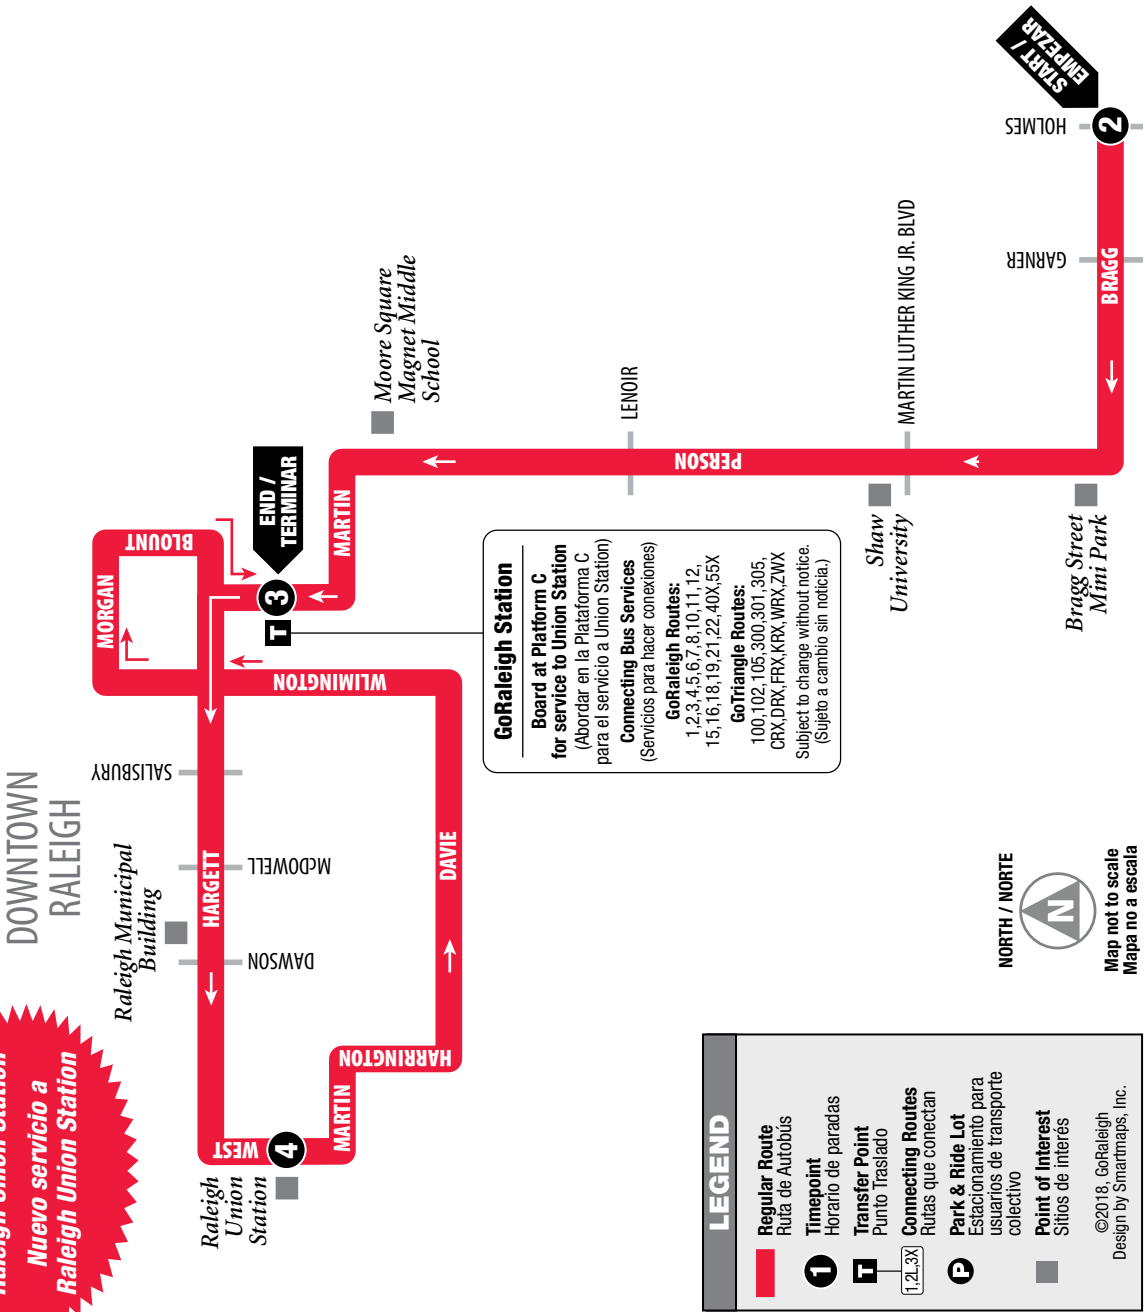

ROUTE 13 Chavis Heights

New service to Raleigh Union Station
Nuevo servicio a Raleigh Union Station

Inbound to Downtown
See Outbound on Other Side

Hacia el centro de la ciudad
Para rutas saliendo del centro ver el reverso

Inbound to Downtown

Hacia el centro de la ciudad

MONDAY-FRIDAY, WEEKENDS & HOLIDAYS / LUNES-VIERNES, SERVICIOS PARA FINES DE SEMANA Y DIAS FESTIVOS

	Holmes at Bragg 2	GoRaleigh Station 3	Raleigh Union Station 4	GoRaleigh Station 3
AM	6:07	6:13	6:19	6:27
	6:37	6:43	6:49	6:57
	7:07	7:13	7:19	7:27
	7:37	7:43	7:49	7:57
	8:07	8:13	8:19	8:27
	8:37	8:43	8:49	8:57
	9:07	9:13	9:19	9:27
	9:37	9:43	9:49	9:57
	10:07	10:13	10:19	10:27
	10:37	10:43	10:49	10:57
	11:07	11:13	11:19	11:27
	11:37	11:43	11:49	11:57
PM	12:07	12:13	12:19	12:27
	12:37	12:43	12:49	12:57
	1:07	1:13	1:19	1:27
	1:37	1:43	1:49	1:57
	2:07	2:13	2:19	2:27
	2:37	2:43	2:49	2:57
	3:07	3:13	3:19	3:27
	3:37	3:43	3:49	3:57
	4:07	4:13	4:19	4:27
	4:37	4:43	4:49	4:57
	5:07	5:13	5:19	5:27
	5:37	5:43	5:49	5:57
	6:07	6:13	6:19	6:27
	6:37	6:43	6:49	6:57

Track your bus live, right now!
Download the free app:
Translocrider.com

GoRaleigh is proud to be a part of the National Safe Place Program. Every GoRaleigh bus is a Safe Place.

ROUTE 13 DAILY SERVICE

Now Serving Raleigh Union Station!

Chavis Heights

SERVING:

- Raleigh Municipal Building
- Moore Square Museum Middle School
- Chavis Park & Community Center
- Shaw University
- Bragg Street Mini Park
- Raleigh Union Station

Raleigh 55
919-485-RIDE (7433)
www.raleighnc.gov/transit
www.goraleigh.org

Effective: 5.2018