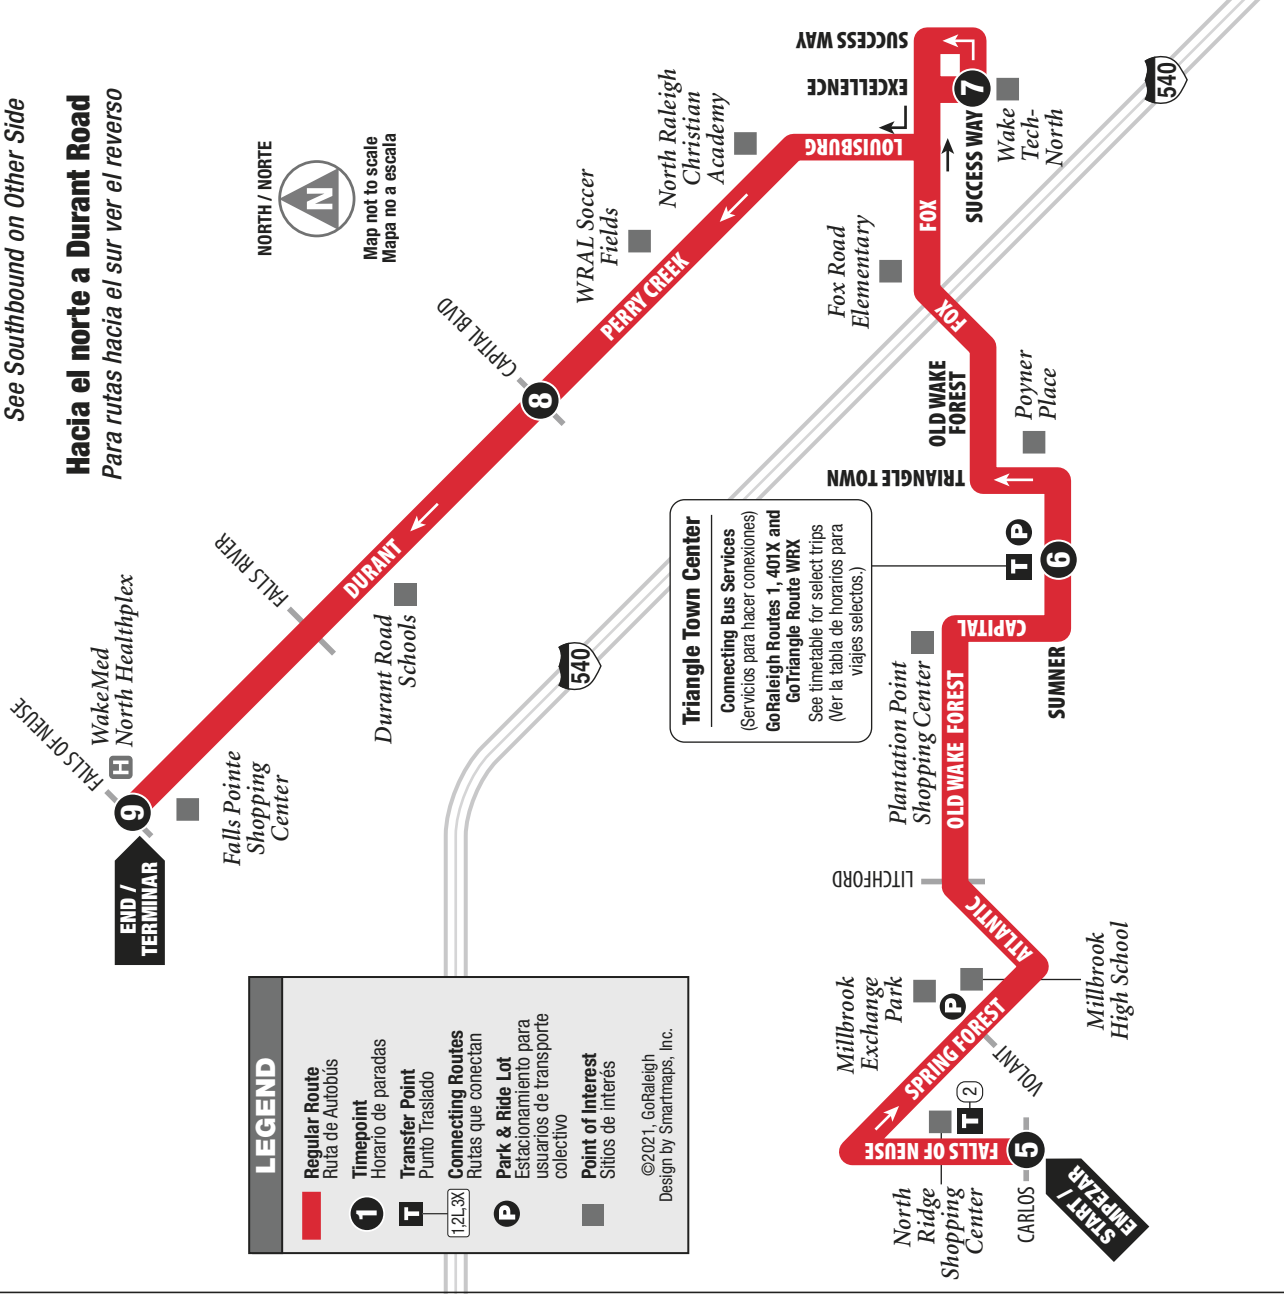

Hacia el norte a Durant Road

MONDAY-FRIDAY / LUNES-VIERNES

Northbound to Durant Road
See Southbound on Other Side

Hacia el norte a Durant Road
Para rutas hacia el sur ver el reverso

LEGEND

- **Regular Route**
  Ruta de Autobus
- **1** **Timepoint**
  Horario de paradas
- **T** **Transfer Point**
  Punto Traslado
- **12L3X** **Connecting Routes**
  Rutas que conectan
- **P** **Park & Ride Lot**
  Estacionamiento para usuarios de transporte colectivo
- **■** **Point of Interest**
  Sitios de interés

©2021, GoRaleigh
Design by Smartmaps, Inc.

Triangle Town Center
Connecting Bus Services
(Servicios para hacer conexiones)
GoRaleigh Routes 1, 401X and GoTriangle Route WRX
See timetable for select trips
(Ver la tabla de horarios para viajes selectos.)

ROUTE 25L
DAILY SERVICE

Triangle Town Center

SERVING:

- Triangle Town Center - Park & Ride
- Wake Tech-North
- WRAL Soccer Fields
- WakeMed North Healthplex
- North Ridge Shopping Center
- Millbrook Exchange Park - Park & Ride

Raleigh

919-485-RIDE (7433)
www.GoRaleigh.org

WEEKEND & HOLIDAYS / SERVICIOS PARA FINES DE SEMANA Y DIAS FESTIVOS

AM	7:19	8:19	9:19	10:19	11:19	12:00	12:19	1:31	2:31	3:31	4:31	5:31	6:19	7:19	8:19	9:19	10:19	11:19	12:00	12:19	1:31	2:31	3:31	4:31	5:31	6:19	7:19	8:19
	7:19	8:19	9:19	10:19	11:19	12:00	12:19	1:31	2:31	3:31	4:31	5:31	6:19	7:19	8:19	9:19	10:19	11:19	12:00	12:19	1:31	2:31	3:31	4:31	5:31	6:19	7:19	8:19

Shaded times indicate when the Route 25L Triangle Town Center and Route 1 Capital connect at the transfer point located at Triangle Town Center.

(Los espacios de tiempo sombreados indican cuando la Ruta 25L Triangle Town Center y la Ruta 1 Capital se conectan en el punto de transferencia localizado en el Triangle Town Center.)

Track your bus live, right now!
Download the free app: **Translocrider.com**