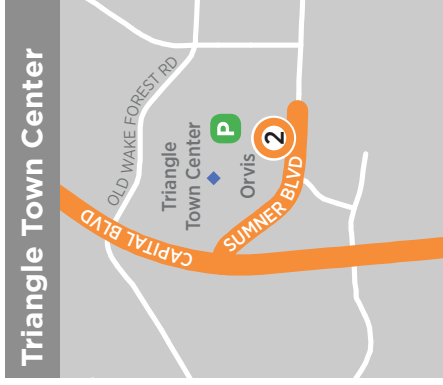

Wake Forest-Raleigh Express WRX

The Wake Forest-Raleigh Express is provided by GoTriangle and operated by GoRaleigh vehicles.

Wake Forest-Raleigh Express Holiday Service

No service on Saturday, Sunday and these holidays:

- New Year's Day
- MLK Jr. Day
- Memorial Day
- Independence Day
- Labor Day
- Thanksgiving Day
- Friday after Thanksgiving
- Christmas Eve
- Christmas Day
- Labor Day

For all bus route holiday schedules, visit GoRaleigh.org or call 919-485-7433.

Where to buy passes

IN PERSON: Wake Forest Town Hall, 301 S. Brooks St., Wake Forest; Mon-Fri, 8 am-4 pm
GoRaleigh Station Information Center, 214 S. Blount St., Mon-Fri, 7 am-6 pm; Sat, 8 am-5 pm

ON BUS: Single ride or express day pass. Exact change.
ONLINE: GoTriangle.org

How to connect to other destinations

The GoRaleigh Station at 214 S. Blount St. offers connecting routes to RDU International Airport, Cary, RTP, Chapel Hill, Durham and other destinations in the area. Visit GoRaleigh.org to see the system-wide route map and individual route schedules.

Wake Forest-Raleigh Express Fares

One Way	adult.....	$3
	youth, ages 12 and younger.....	free
	youth, ages 13-18 (with Youth Go Pass).....	free
	youth, ages 13-18 (without Youth Go Pass).....	$1.25
	seniors, ages 65+, and disabled*.....	$1.25
Day Pass	adult.....	$6
	youth, ages 6-18.....	$2.50
	youth, ages 5 and younger.....	free
	seniors, ages 65+, and disabled*.....	$2.50
7-Day Express Pass	adult.....	$22
	youth, ages 6-18.....	$9.25
	youth, ages 5 and younger.....	free
	seniors, ages 65+, and disabled*.....	$9.25
31-Day Express Pass	adult.....	$102
	youth, ages 6-18.....	$42.50
	youth, ages 5 and younger.....	free
	seniors, ages 65+, and disabled*.....	$42.50
Stored Value Cards**		
	$13.50 stored value card.....	$12
	$25 stored value card.....	$20
	$50 stored value card.....	$40

* **DISABLED RATE QUALIFICATIONS:** Medicare card holders, disabled riders with a VA Disability Card, VA "Service Connected" card or disability card from any transit system.

** **Stored Value Cards** are valid on Regional and Express Triangle Transit Routes and on C-Iran and GoRaleigh.

DISCOUNTS: UNC, NCSU, NC state government and other Triangle employers may offer free or discounted passes to students and staff. Check with your transportation coordinator or HR department.

Wake Forest to Raleigh

Downtown Wake Forest at the Senior Center E Holding Ave at S Brooks St	Triangle Town Center at the Orvis store	Downtown Raleigh Wilmington St at Martin St
1	2	3
5:50 am	6:20 am	6:55 am
6:50 am	7:20 am	7:55 am
7:50 am	8:20 am	8:55 am
5:20 pm	5:45 pm	6:15 pm
6:20 pm	6:45 pm	7:15 pm

Raleigh to Wake Forest

Downtown Raleigh Wilmington St at Martin St	Triangle Town Center at the Orvis store	Downtown Wake Forest at the Senior Center E Holding Ave at S Brooks St
3	2	1
6:00 am	6:25 am	6:50 am
7:00 am	7:25 am	7:50 am
4:20 pm	4:50 pm	5:20 pm
5:20 pm	5:50 pm	6:20 pm
6:20 pm	6:50 pm	7:20 pm