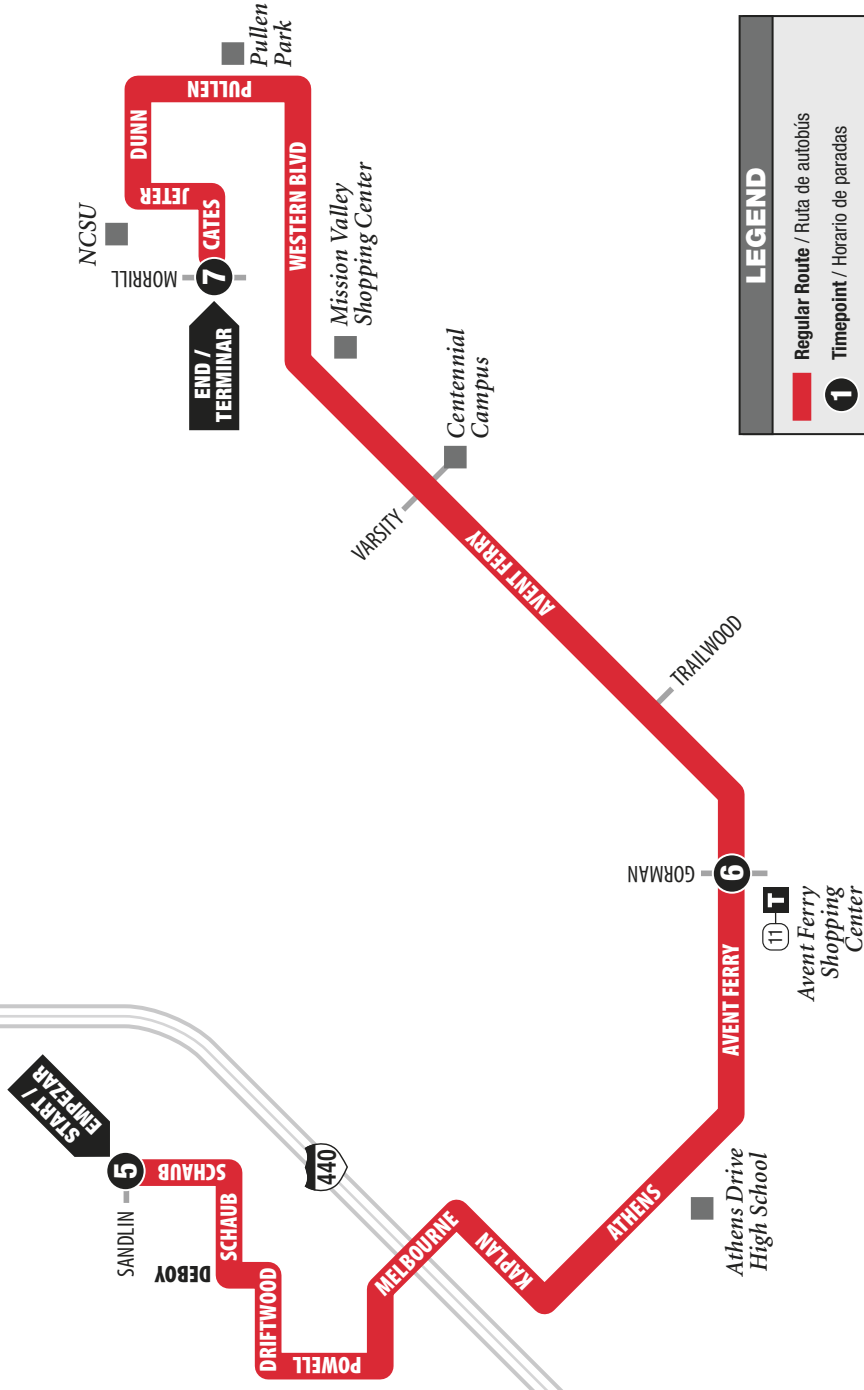

Lost & Found 919-996-3869

115

919-485-RIDE (7433) • TTY: 800-735-2962
www.goraleigh.org

Track your bus live, right now!
Download the free app:
Translocrider.com

NORTH / NORTE

Map not to scale
Mapa no a escala