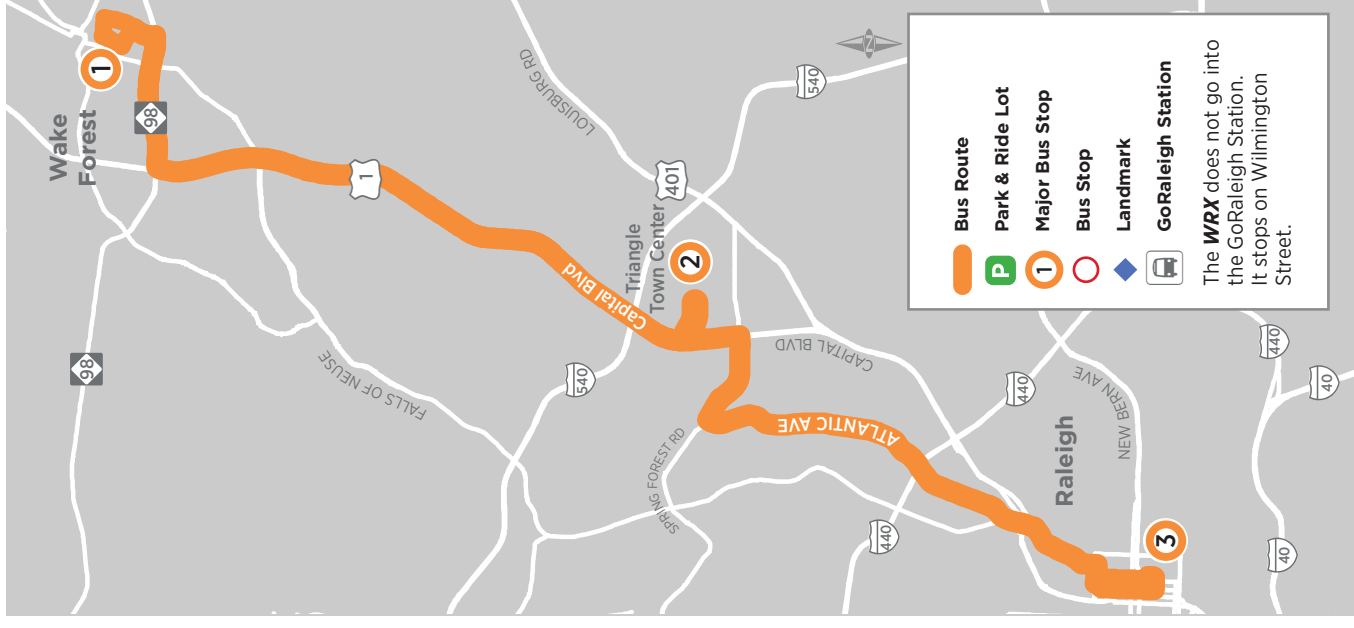

Wake Forest-Raleigh Express WRX

The Wake Forest-Raleigh Express is provided by GoTriangle and operated by GoRaleigh vehicles.

Wake Forest-Raleigh Express Holiday Service

No service on Saturday, Sunday and these holidays:

- New Year's Day
- MLK Jr. Day
- Memorial Day
- Independence Day
- Labor Day
- Thanksgiving Day
- Friday after Thanksgiving
- Christmas Eve
- Christmas Day
- Labor Day

For all bus route holiday schedules, visit GoRaleigh.org or call 919-485-7433.

Where to buy passes

IN PERSON: Wake Forest Town Hall, 301 S. Brooks St., Wake Forest; Mon-Fri, 8 am-4 pm
GoRaleigh Station Information Center, 214 S. Blount St., Mon-Fri, 7 am-6 pm; Sat, 8 am-5 pm

ON BUS: Single ride or express day pass. Exact change.
ONLINE: GoTriangle.org

How to connect to other destinations

The GoRaleigh Station at 214 S. Blount St. offers connecting routes to RDU International Airport, Cary, RTP, Chapel Hill, Durham and other destinations in the area. Visit GoRaleigh.org to see the system-wide route map and individual route schedules.

Wake Forest-Raleigh Express Fares

One Way	adult.....	$3
	youth, ages 12 and younger.....	free
	youth, ages 13-18 (with Youth Go Pass).....	free
	youth, ages 13-18 (without Youth Go Pass).....	$1.25
	seniors, ages 65+, and disabled*.....	$1.25
Day Pass	adult.....	$6
	youth, ages 6-18.....	$2.50
	youth, ages 5 and younger.....	free
	seniors, ages 65+, and disabled*.....	$2.50
7-Day Express Pass	adult.....	$22
	youth, ages 6-18.....	$9.25
	youth, ages 5 and younger.....	free
	seniors, ages 65+, and disabled*.....	$9.25
31-Day Express Pass	adult.....	$102
	youth, ages 6-18.....	$42.50
	youth, ages 5 and younger.....	free
	seniors, ages 65+, and disabled*.....	$42.50
Stored Value Cards**		
	$13.50 stored value card.....	$12
	$25 stored value card.....	$20
	$50 stored value card.....	$40

* **DISABLED RATE QUALIFICATIONS:** Medicare card holders, disabled riders with a VA Disability Card, VA "Service Connected" card or disability card from any transit system.

** **Stored Value Cards** are valid on Regional and Express Triangle Transit Routes and on C-Iran and GoRaleigh.

DISCOUNTS: UNC, NCSU, NC state government and other Triangle employers may offer free or discounted passes to students and staff. Check with your transportation coordinator or HR department.

Wake Forest to Raleigh

Downtown Wake Forest at the Senior Center E Holding Ave at S Brooks St	Triangle Town Center at the Orvis store	Downtown Raleigh Wilmington St at Martin St
1	2	3
5:50 am	6:20 am	6:55 am
6:50 am	7:20 am	7:55 am
7:50 am	8:20 am	8:55 am
5:20 pm	5:45 pm	6:15 pm
6:20 pm	6:45 pm	7:15 pm

Raleigh to Wake Forest

Downtown Raleigh Wilmington St at Martin St	Triangle Town Center at the Orvis store	Downtown Wake Forest at the Senior Center E Holding Ave at S Brooks St
3	2	1
6:00 am	6:25 am	6:50 am
7:00 am	7:25 am	7:50 am
4:20 pm	4:50 pm	5:20 pm
5:20 pm	5:50 pm	6:20 pm
6:20 pm	6:50 pm	7:20 pm