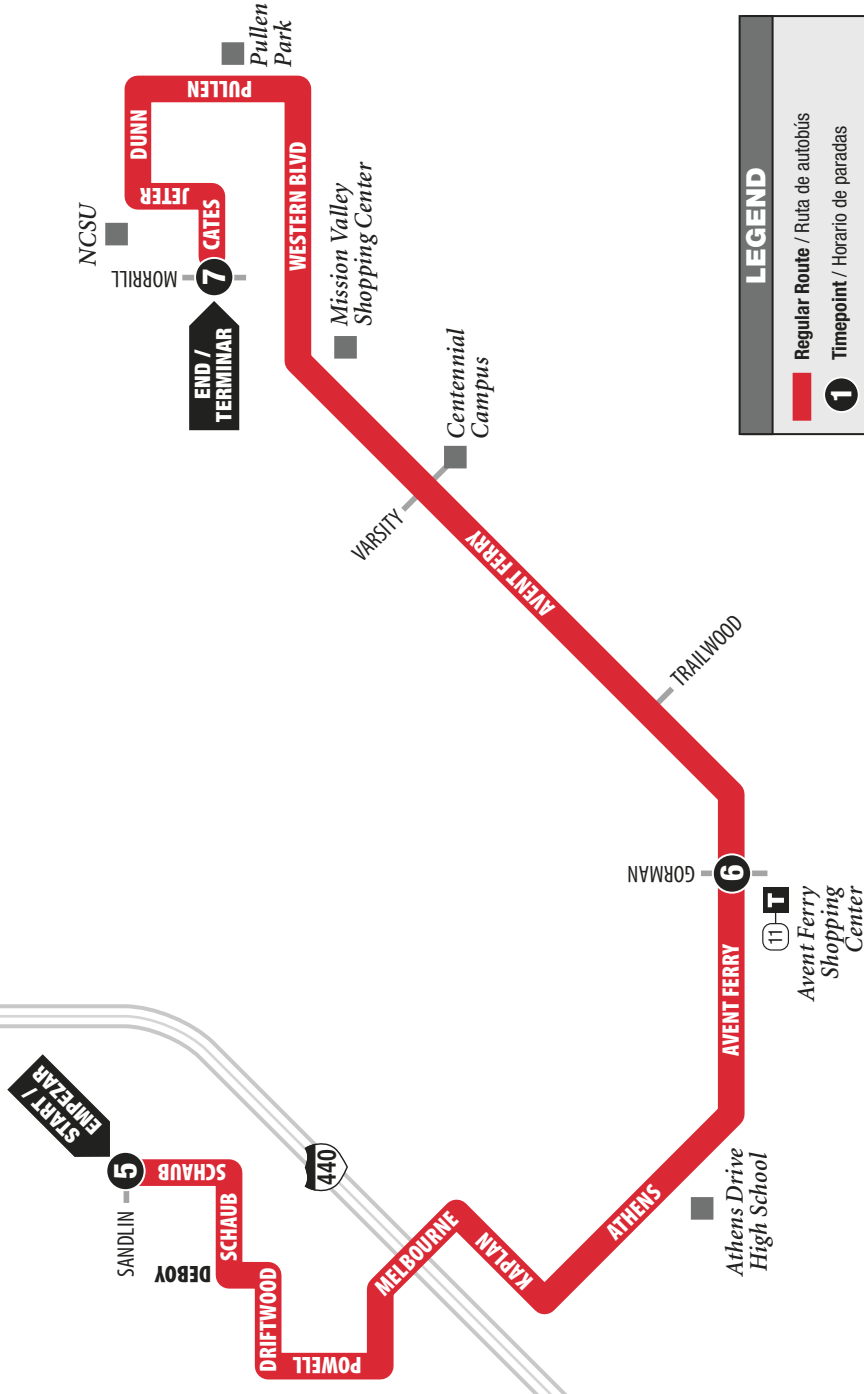

Lost & Found 919-996-3869

919-485-RIDE (7433) • TTY: 800-735-2962
www.goraleigh.org

Track your bus live, right now!
Download the free app:
Translocrider.com

ROUTE 11L Buck Jones

NORTH / NORTE

Map not to scale
Mapa no a escala