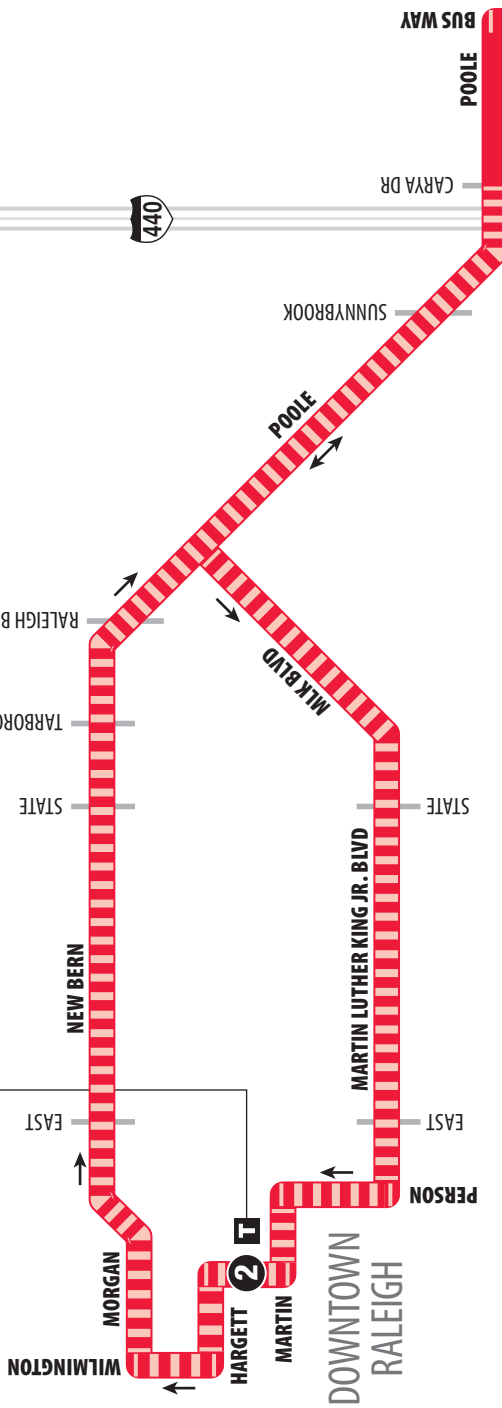

Route 55X Poole Road Express

Poole Road Express

GoRaleigh Station

Board at Platform C
(Abordar en la Plataforma C)

Connecting Bus Services
(Servicios para hacer conexiones)

GoRaleigh Routes: 1, 2, 3, 4, 5, 6, 7, 8, 10, 11, 12, 13, 15, 16, 17, 18/18S, 19, 20, 21, 22, 40X
GoTriangle Routes: 100, 105, 300, 301, 305, CRX, DRX, FRX, WRX, ZWX
Subject to change without notice.
(Sujeto a cambio sin noticia.)

LEGEND

- **Regular Route**
  Ruta de Autobús
- **Express Route with No Stops**
  Servicio expreso
- **1** **Timepoint**
  Horario de paradas
- **T** **Transfer Point**
  Punto Traslado
- **Connecting Routes**
  Rutas que conectan
- **P** **Park & Ride Lot**
  Estacionamiento para usuarios de transporte colectivo
- **Point of Interest**
  Sitios de interés

©2020, GoRaleigh
Design by Smartmaps, Inc.

Track your bus live, right now!
Download the free app:

Translocrider.com

GoRaleigh is proud to be a part of the National Safe Place Program. Every GoRaleigh bus is a Safe Place.

NORTH / NORTE
Map not to scale
Mapa no a escala

MONDAY-FRIDAY / LUNES-VIERNES

	Bus Way	GoRaleigh Station (Arrives)	GoRaleigh Station (Departs)	Bus Way
AM	1	6:15	—	1
	2	6:40	7:00	2
PM	1	7:10	7:30	1
	2	5:00	5:30	2
	1	5:45	6:00	1
	2	6:25	6:40	2
	1	—	10:25	1
	2	—	11:00	2
	1	—	10:40	1
	2	—	11:15	2

SATURDAY / SABADO

	Bus Way	GoRaleigh Station (Arrives)	GoRaleigh Station (Departs)	Bus Way
AM	1	5:45	5:58	1
	2	6:45	6:58	2
PM	1	7:15	7:28	1
	2	—	—	2
	1	—	1:27	1
	2	—	7:24	2
	1	—	10:25	1
	2	—	10:40	2
	1	—	10:59	1
	2	—	11:12	2

SUNDAY & HOLIDAYS / SERVICIOS PARA DOMINGO Y DIAS FESTIVOS

	Bus Way	GoRaleigh Station (Arrives)	GoRaleigh Station (Departs)	Bus Way
AM	1	5:45	5:58	1
	2	6:45	6:58	2
PM	1	7:15	7:28	1
	2	—	—	2
	1	—	1:27	1
	2	—	7:28	2
	1	—	10:25	1
	2	—	10:40	2
	1	—	10:59	1
	2	—	11:12	2