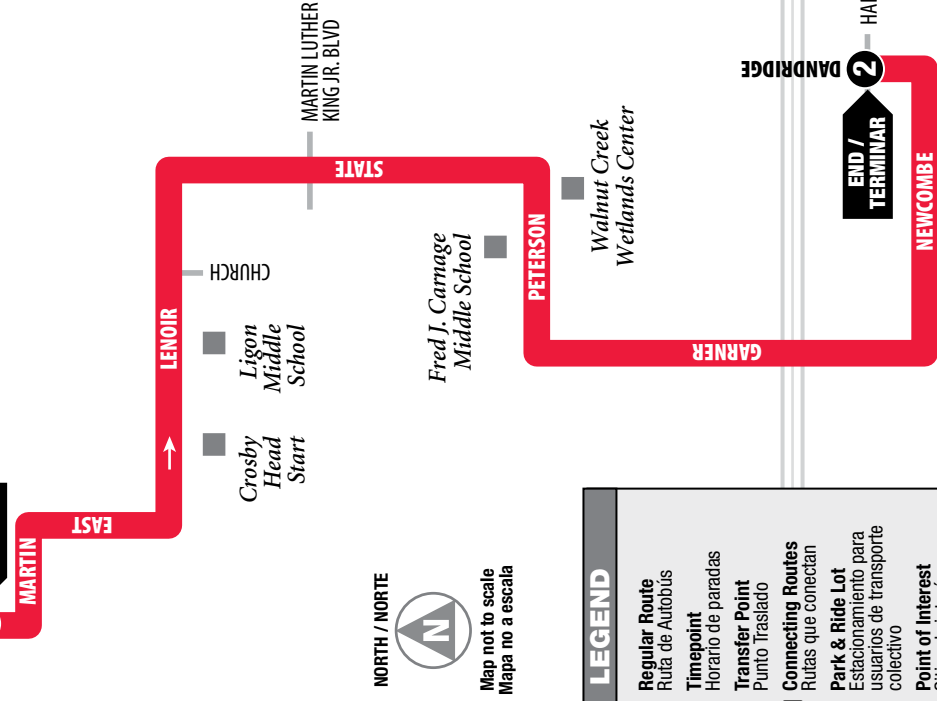

Route 22 State St

DOWNTOWN
RALEIGH

Outbound from Downtown

See Inbound on Other Side

Saliendo del centro de la ciudad

Para rutas rumbo al centro ver el reverso

GoRaleigh Station
Board at Platform A
(Abordar en la Plataforma A)

START / EMPEZAR

NORTH / NORTE

Map not to scale
Mapa no a escala

LEGEND

- **Regular Route**
  Ruta de Autobus
- **Timepoint**
  Horario de paradas
- **Transfer Point**
  Punto Traslado
- **Connecting Routes**
  Rutas que conectan
- **Park & Ride Lot**
  Estacionamiento para usuarios de transporte colectivo
- **Point of Interest**
  Sitios de interés

©2017, GoRaleigh
Design by Smartmaps, Inc.

Outbound from Downtown

Saliendo del centro de la ciudad

MONDAY-FRIDAY / LUNES-VIERNES

GoRaleigh Station

Hadley at Dandridge

	1 GoRaleigh Station	2 Hadley at Dandridge
AM	5:30 6:00 6:30 7:00 7:30 8:00 8:30 9:00 9:30 10:00 10:30 11:00 11:30 12:00 12:30 1:00 1:30 2:00 2:30 3:00 3:30 4:00 4:30 5:00 5:30 6:00 6:30 7:00 8:00 9:00 10:00	5:44 6:14 6:44 7:14 7:44 8:14 8:44 9:14 9:44 10:14 10:44 11:14 11:44 12:14 12:44 1:14 1:44 2:14 2:44 3:14 3:44 4:14 4:44 5:14 5:44 6:14 6:44 7:14 8:14 9:14 10:14
PM	12:30 1:00 1:30 2:00 2:30 3:00 3:30 4:00 4:30 5:00 5:30 6:00 6:30 7:00 8:00 9:00 10:00	12:44 1:14 1:44 2:14 2:44 3:14 3:44 4:14 4:44 5:14 5:44 6:14 6:44 7:14 8:14 9:14 10:14

WEEKEND & HOLIDAYS / SERVICIOS PARA FINES DE SEMANA Y DIAS FESTIVOS

	1 GoRaleigh Station	2 Hadley at Dandridge
AM	6:30 7:00 7:30 8:00 8:30 9:00 9:30 10:00 10:30 11:00 11:30 12:00 12:30 1:00 1:30 2:00 2:30 3:00 3:30 4:00 4:30 5:00 5:30 6:00 6:30 7:00 8:00 9:00 10:00	6:44 7:14 7:44 8:14 8:44 9:14 9:44 10:14 10:44 11:14 11:44 12:14 12:44 1:14 1:44 2:14 2:44 3:14 3:44 4:14 4:44 5:14 5:44 6:14 6:44 7:14 8:14 9:14 10:14
PM	12:30 1:00 1:30 2:00 2:30 3:00 3:30 4:00 4:30 5:00 5:30 6:00 6:30 7:00 8:00 9:00 10:00	12:44 1:14 1:44 2:14 2:44 3:14 3:44 4:14 4:44 5:14 5:44 6:14 6:44 7:14 8:14 9:14 10:14

Track your bus live, right now!

Download the free app:

Translocrider.com