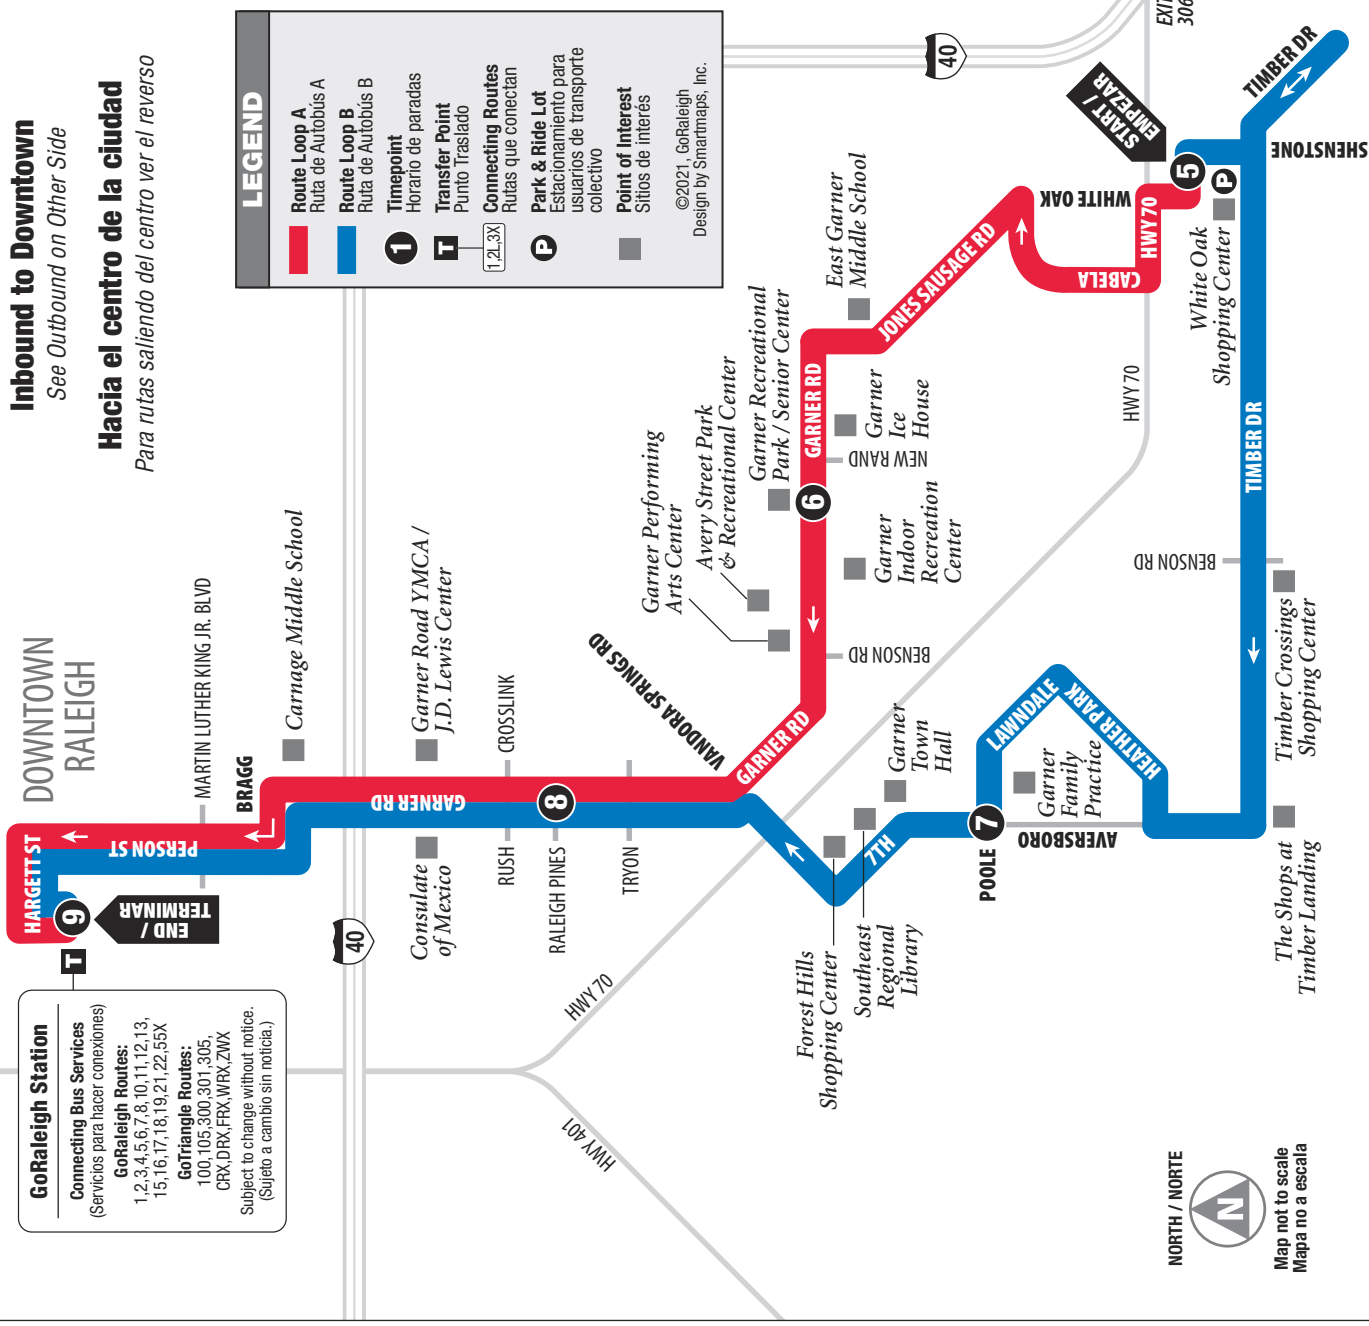

ROUTE 20

Garner

GoRaleigh Station
Connecting Bus Services
(Servicios para hacer conexiones)
GoRaleigh Routes:
1,2,3,4,5,6,7,8,10,11,12,13,
15,16,17,18,19,21,22,55X
GoTriangle Routes:
100,105,300,301,305,
CRX,DRX,FRX,WRX,ZWX
Subject to change without notice.
(Sujeto a cambio sin notificación.)

Inbound to Downtown
See Outbound on Other Side
Hacia el centro de la ciudad
Para rutas saliendo del centro ver el reverso

LEGEND

- **Route Loop A**
  Ruta de Autobús A
- **Route Loop B**
  Ruta de Autobús B
- **Timepoint**
  Horario de paradas
- **Transfer Point**
  Punto Traslado
- **Connecting Routes**
  Rutas que conectan
- **Park & Ride Lot**
  Estacionamiento para usuarios de transporte colectivo
- **Point of Interest**
  Sitios de interés

©2021, GoRaleigh
Design by Smartmaps, Inc.

Inbound to Downtown

Hacia el centro de la ciudad

MONDAY-FRIDAY / LUNES-VIERNES
LOOP A & B / Ruta de Autobús A y B

Loop	5	6	7	8	9
	White Oak Shopping Center	Garner Rd at Creech Rd (Park)	Garner Rd at Pole Dr at Raleigh Ct	Garner Road at Raleigh Pines Dr	GoRaleigh Station
AM	B 5:40	—	6:00	6:09	6:28
	A 6:22	6:28	—	6:39	6:58
	B 6:40	—	7:00	7:09	7:28
	A 7:22	7:28	—	7:39	7:58
	B 7:40	—	8:00	8:09	8:28
	A 8:22	8:28	—	8:39	8:58
	B 8:40	—	9:00	9:09	9:28
	A 9:22	9:28	—	9:39	9:58
	B 9:40	—	10:00	10:09	10:28
	A 10:22	10:28	—	10:39	10:58
	B 10:40	—	11:00	11:09	11:28
	A 11:22	11:28	—	11:39	11:58
	B 11:40	—	12:00	12:09	12:28
	A 12:22	12:28	—	12:39	12:58
PM	B 12:40	—	1:00	1:09	1:28
	A 1:22	1:28	—	1:39	1:58
	B 1:40	—	2:00	2:09	2:28
	A 2:22	2:28	—	2:39	2:58
	B 2:40	—	3:00	3:09	3:28
	A 3:22	3:28	—	3:39	3:58
	B 3:40	—	4:00	4:09	4:28
	A 4:22	4:28	—	4:39	4:58
	B 4:40	—	5:00	5:09	5:28
	A 5:22	5:28	—	5:39	5:58
	B 5:40	—	6:00	6:09	6:28
	A 6:22	6:28	—	6:39	6:58
	B 6:40	—	7:00	7:09	7:28
	A 7:22	7:28	—	7:39	7:58
	B 7:40	—	8:00	8:09	8:28
	A 8:22	8:28	—	8:39	8:58
	B 9:22	9:28	—	9:39	9:58
	A 10:22	10:28	—	10:39	10:58
	B 11:22	11:28	—	11:39	11:58

GoRaleigh is proud to be a part of the National Safe Place Program. Every GoRaleigh bus is a Safe Place.

ROUTE

20

MONDAY-FRIDAY
ONLY SERVICE

Garner

SERVING:

- GoRaleigh Station
- Forest Hills Shopping Center
- Southeast Regional Library
- Garner Town Hall
- Garner Family Practice
- The Shops at Timber Landing
- Timber Crossings Shopping Center
- White Oak Shopping Center
- Garner Rec. Park/Senior Center
- Garner Performing Arts Center

Raleigh

13

919-485-RIDE (7433)
www.raleighnc.gov/transit
www.goraleigh.org

Effective: 5.9.21