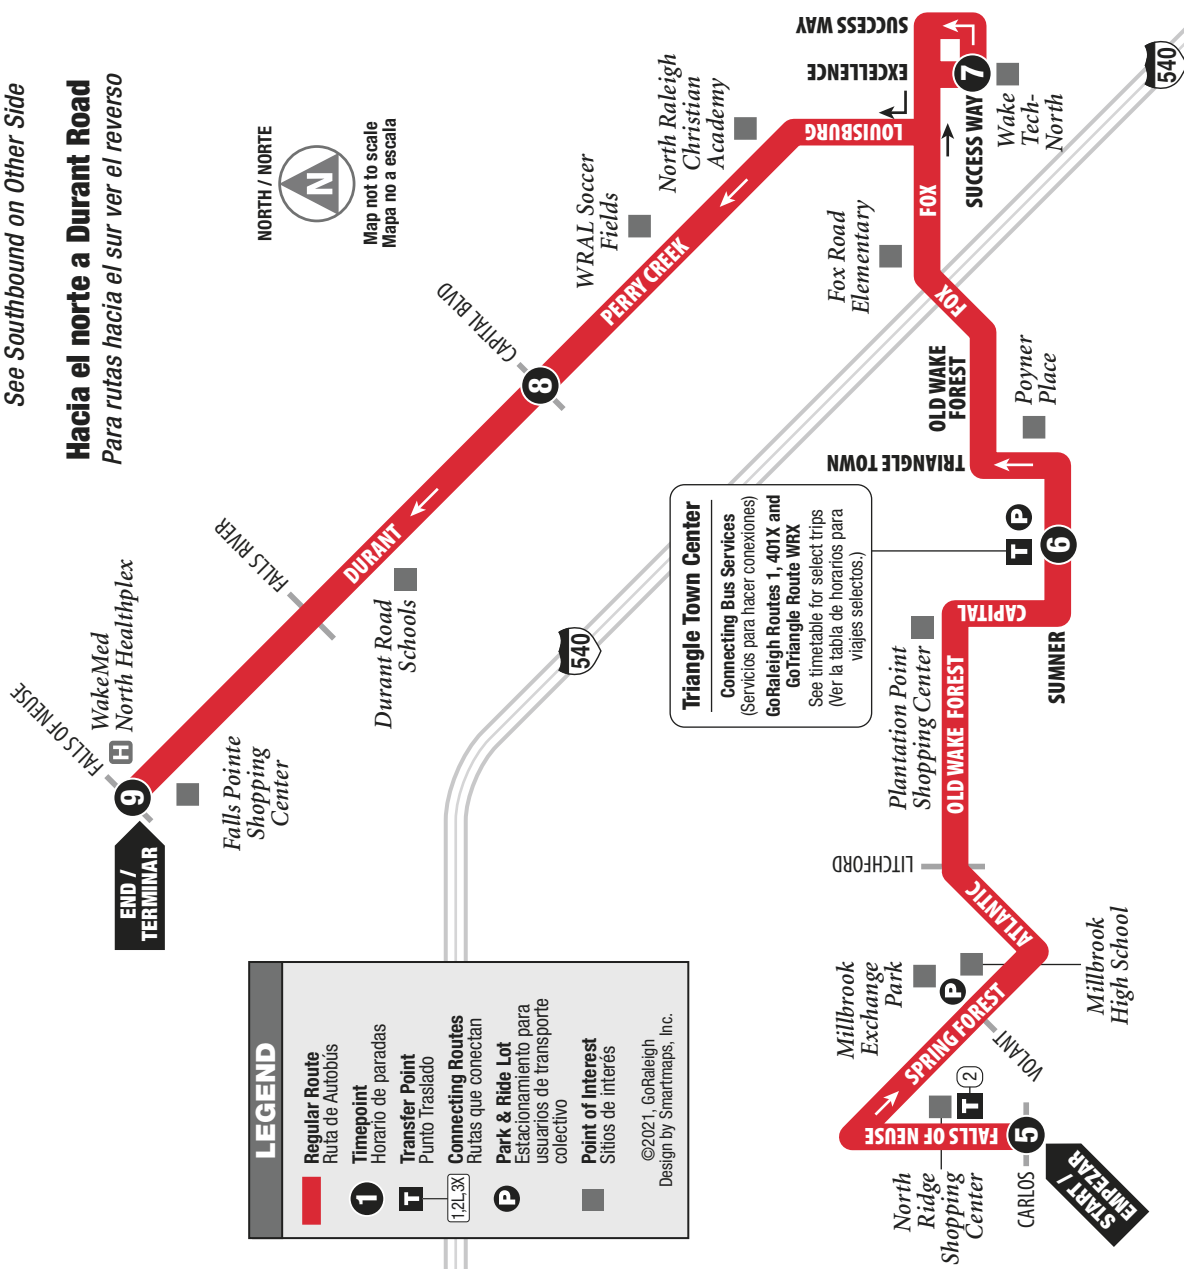

ROUTE 25L

Triangle Town Center

Northbound to Durant Road
See Southbound on Other Side

Hacia el norte a Durant Road
Para rutas hacia el sur ver el reverso

LEGEND

- **Regular Route**
  Ruta de Autobus
- **1** **Timepoint**
  Horario de paradas
- **T** **Transfer Point**
  Punto Traslado
- **12L3X** **Connecting Routes**
  Rutas que conectan
- **P** **Park & Ride Lot**
  Estacionamiento para usuarios de transporte colectivo
- **Point of Interest**
  Sitios de interés

©2021, GoRaleigh
Design by Smartmaps, Inc.

Triangle Town Center
Connecting Bus Services
(Servicios para hacer conexiones)
GoRaleigh Routes 1, 401X and GoTriangle Route WRX
See timetable for select trips
(Ver la tabla de horarios para viajes selectos.)

Northbound to Durant Road

Hacia el norte a Durant Road

MONDAY-FRIDAY / LUNES-VIERNES

	5	6	7	8	9
	Falls of Neuse	Triangle Town Center	Wake Tech North	Durant at Capital	Falls of Neuse at Durant
AM					
	6:00	6:19	5:31	5:45	5:59
	7:00	7:19	7:31	6:45	6:59
	8:00	8:19	8:31	7:45	7:59
	9:00	9:19	9:31	8:45	8:59
	10:00	10:19	10:31	9:45	9:59
	11:00	11:19	11:31	10:45	10:59
PM					
	12:00	12:19	12:31	11:45	11:59
	1:00	1:19	1:31	12:45	12:59
	2:00	2:19	2:31	1:45	1:59
	3:00	3:19	3:31	2:45	2:59
	4:00	4:19	4:31	3:45	3:59
	5:00	5:19	5:31	4:45	4:59
	6:00	6:19	6:31	5:45	5:59
	7:00	7:19	7:31	6:45	6:59
	8:00	8:19	—	7:45	7:59

WEEKEND & HOLIDAYS / SERVICIOS PARA FINES DE SEMANA Y DIAS FESTIVOS

	7-19	8-31	9-31	10-31	11-31	12-31
AM						
	7:19	8:31	9:31	10:31	11:31	12:31
	8:00	8:19	9:45	10:45	11:45	12:45
	9:00	9:19	10:45	11:45	12:45	1:45
	10:00	10:19	11:45	12:45	1:45	2:45
PM						
	1:00	1:19	2:31	3:31	4:31	5:31
	2:00	2:19	3:31	4:31	5:31	6:31
	3:00	3:19	4:31	5:31	6:31	7:31
	4:00	4:19	5:31	6:31	7:31	8:31
	5:00	5:19	6:31	7:31	8:31	9:31
	6:00	6:19	7:31	8:31	9:31	10:31
	7:00	7:19	8:31	9:31	10:31	11:31
	8:00	8:19	—	—	—	—

Shaded times indicate when the Route 25L Triangle Town Center and Route 1 Capital connect at the transfer point located at Triangle Town Center.
(Los espacios de tiempo sombreados indican cuando la Ruta 25L Triangle Town Center y la Ruta 1 Capital se conectan en el punto de transferencia localizado en el Triangle Town Center.)

Track your bus live, right now!
Download the free app: **Translocrider.com**

ROUTE 25L

DAILY SERVICE

Triangle Town Center

SERVING:

- Triangle Town Center - Park & Ride
- Wake Tech-North
- WRAL Soccer Fields
- WakeMed North Healthplex
- North Ridge Shopping Center
- Millbrook Exchange Park - Park & Ride

Raleigh

919-485-RIDE (7433)
www.GoRaleigh.org

Effective: 1.3.21