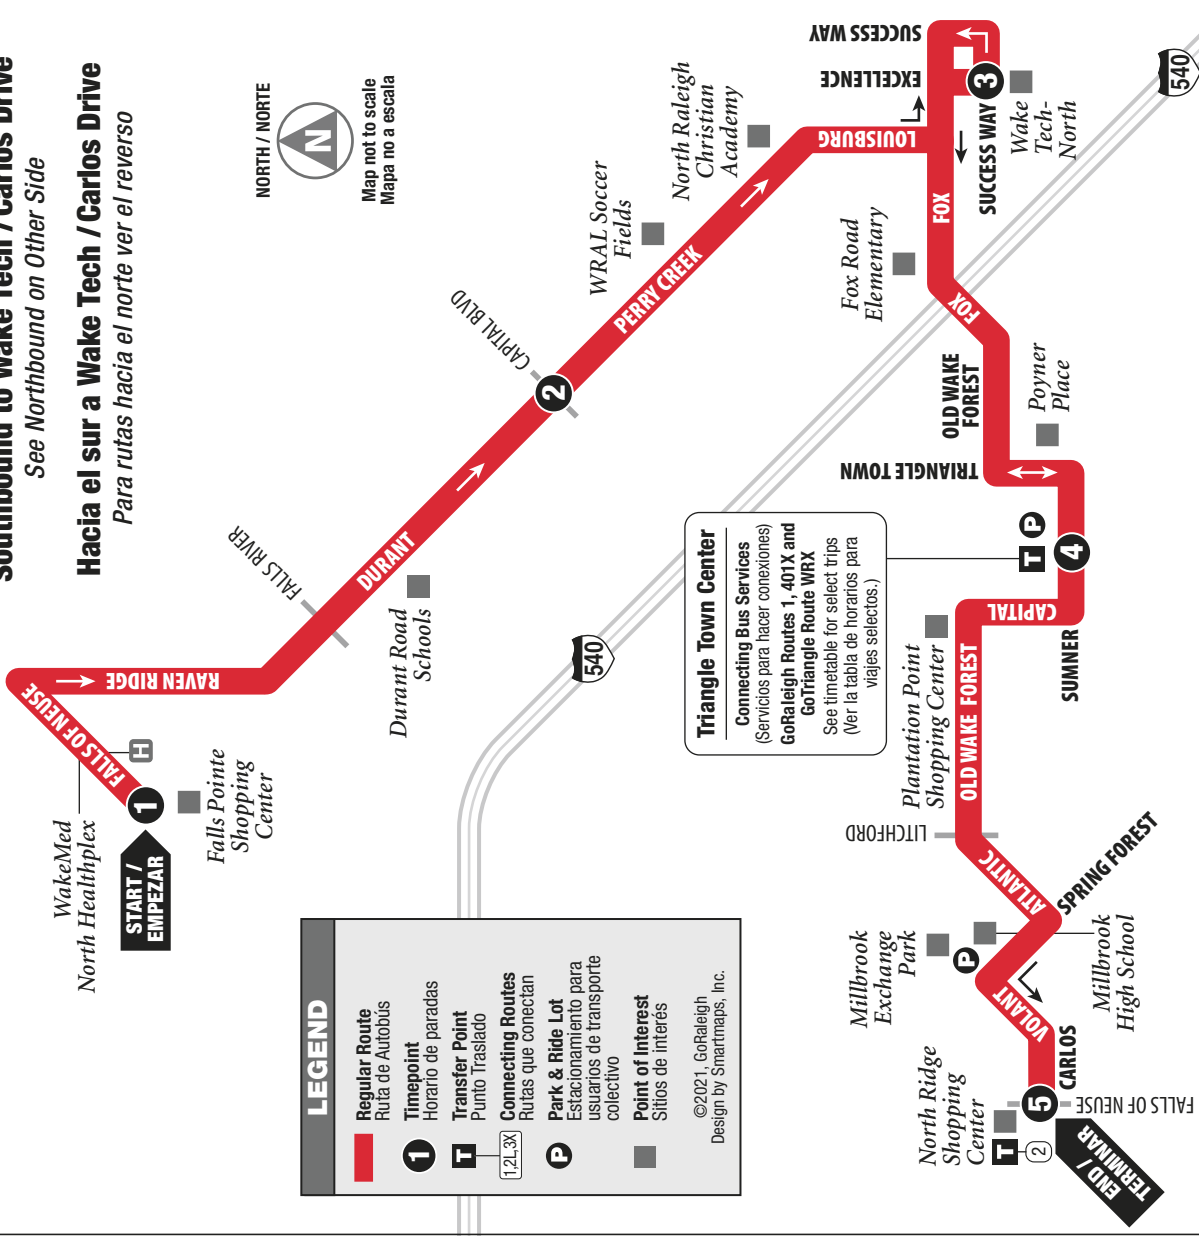

ROUTE 25L

Triangle Town Center

Southbound to Wake Tech / Carlos Drive

See Northbound on Other Side

Hacia el sur a Wake Tech / Carlos Drive

Para rutas hacia el norte ver el reverso

LEGEND

- **Regular Route**
  Ruta de Autobus
- **Timepoint**
  Horario de paradas
- **Transfer Point**
  Punto Traslado
- **Connecting Routes**
  Rutas que conectan
- **Park & Ride Lot**
  Estacionamiento para usuarios de transporte colectivo
- **Point of Interest**
  Sitios de interés

©2021, GoRaleigh
Design by Smartmaps, Inc.

Southbound to Wake Tech / Carlos Drive

Hacia el sur a Wake Tech / Carlos Drive

MONDAY-FRIDAY / LUNES-VIERNES

	1 Falls of Neuse at Durant	2 Durant at Capital	3 Wake Tech North	4 Triangle Town Center	5 Carlos at Falls of Neuse
AM					
	6:04	5:14	5:28	5:42	6:00
	7:04	6:14	6:28	6:42	7:00
	8:04	7:14	7:28	7:42	8:00
	9:04	8:14	8:28	8:42	9:00
	10:04	9:14	9:28	9:42	10:00
	11:04	10:14	10:28	10:42	11:00
	12:04	11:14	11:28	11:42	12:00
PM					
	1:04	12:14	12:28	12:42	1:00
	2:04	1:14	1:28	1:42	2:00
	3:04	2:14	2:28	2:42	3:00
	4:04	3:14	3:28	3:42	4:00
	5:04	4:14	4:28	4:42	5:00
	6:04	5:14	5:28	5:42	6:00
	7:04	6:14	6:28	6:42	7:00
		7:14	7:28	7:42	8:00

WEEKEND & HOLIDAYS / SERVICIOS PARA FINES DE SEMANA Y DIAS FESTIVOS

AM					
	8:04	8:14	8:28	8:42	9:00
	9:04	9:14	9:28	9:42	10:00
	10:04	10:14	10:28	10:42	11:00
	11:04	11:14	11:28	11:42	12:00
PM					
	12:04	12:14	12:28	12:42	1:00
	1:04	1:14	1:28	1:42	2:00
	2:04	2:14	2:28	2:42	3:00
	3:04	3:14	3:28	3:42	4:00
	4:04	4:14	4:28	4:42	5:00
	5:04	5:14	5:28	5:42	6:00
	6:04	6:14	6:28	6:42	7:00
	7:04	7:14	7:28	7:42	8:00

Track your bus live, right now!
Download the free app:
Translocrider.com

INSTRUCTIONS / INSTRUCCIONES

The bus stops here at listed times. Numbers on the map represent major stops; other stops are also available. (El bus hace paradas aquí de acuerdo al horario señalado. Los números en el mapa representan las paradas principales; hay otras paradas disponibles también.)

The bus travels here sometimes. See timetable beside the map for trips that travel this route variation. (El bus para por aquí algunas veces. Referirse a la tabla de horarios al lado del mapa para encontrar los viajes de esta ruta.)

The transfer point shows where routes intersect and transfers to other routes may be available. (El punto de traslado muestra dónde se intersectan las rutas y las transferencias disponibles a otras rutas.)

The bus stops at each of the times listed below the symbol. (El bus hace paradas a las horas señaladas debajo del símbolo.)

The timetable shows WHEN the bus stops. Shaded times indicate when a radial and local route meet. Transfers are timed so waiting is minimal. (La tabla de horarios muestra CUANDO el bus hace la paradas. Las horas en sombreadas indican cuando una ruta radial y local se intersectan. Las transferencias son cronometradas de manera que el tiempo de espera es mínimo.)

FARES / TARIFAS

Fare Type	Full Fare	Reduced Fare¹
One-Way Fare	.....$1.25	.....$0.60
Local Day Pass	.....$2.50	.....$1.25
7-Day Pass	.....$12.00	.....$6.00
31-Day Pass	.....$40.00	.....$20.00
Seniors Age 65 or Older & Children Age 12 or Younger	.....Free²	.....Free²
Stored Value Card (Card has $25.00 Value)	.....$20.00	.....$20.00

Other GoPass and regional options are available.

No Transfers Issued