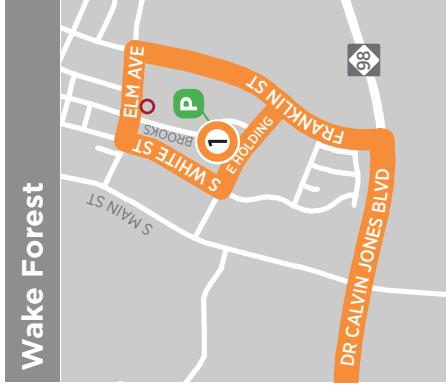

Wake Forest-Raleigh Express WRX

The Wake Forest-Raleigh Express is provided by GoTriangle and operated by GoRaleigh vehicles.

Wake Forest-Raleigh Express Holiday Service

No service on Saturday, Sunday and these holidays:

- New Year's Day
- MLK Jr. Day
- Memorial Day
- Independence Day
- Labor Day
- Thanksgiving Day
- Friday after Thanksgiving
- Christmas Eve
- Christmas Day
- Labor Day

For all bus route holiday schedules, visit GoRaleigh.org or call 919-485-7433.

Where to buy passes

IN PERSON: Wake Forest Town Hall, 301 S. Brooks St., Wake Forest; Mon-Fri, 8 am-4 pm
GoRaleigh Station Information Center, 214 S. Blount St., Mon-Fri, 7 am-6 pm; Sat, 8 am-5 pm

ON BUS: Single ride or express day pass. Exact change.

ONLINE: GoTriangle.org

How to connect to other destinations

The GoRaleigh Station at 214 S. Blount St. offers connecting routes to RDU International Airport, Cary, RTP, Chapel Hill, Durham and other destinations in the area. Visit GoRaleigh.org to see the system-wide route map and individual route schedules.

Wake Forest-Raleigh Express Fares

One Way

adult.....	$3
youth, ages 12 and younger.....	free
youth, ages 13-18 (with Youth Go Pass).....	free
youth, ages 13-18 (without Youth Go Pass).....	$1.25
seniors, ages 65+, and disabled*.....	$1.25

Day Pass

adult.....	$6
youth, ages 6-18.....	$2.50
youth, ages 5 and younger.....	free
seniors, ages 65+, and disabled*.....	$2.50

7-Day Express Pass

adult.....	$22
youth, ages 6-18.....	$9.25
youth, ages 5 and younger.....	free
seniors, ages 65+, and disabled*.....	$9.25

31-Day Express Pass

adult.....	$102
youth, ages 6-18.....	$42.50
youth, ages 5 and younger.....	free
seniors, ages 65+, and disabled*.....	$42.50

Stored Value Cards**

$13.50 stored value card.....	$12
$25 stored value card.....	$20
$50 stored value card.....	$40

* **DISABLED RATE QUALIFICATIONS:** Medicare card holders, disabled riders with a VA Disability Card, VA "Service Connected" card or disability card from any transit system.

** **Stored Value Cards** are valid on Regional and Express Triangle Transit Routes and on C-Iran and GoRaleigh.

DISCOUNTS: UNC, NCSU, NC state government and other Triangle employers may offer free or discounted passes to students and staff. Check with your transportation coordinator or HR department.

Wake Forest to Raleigh

Downtown Wake Forest at the Senior Center E Holding Ave at S Brooks St	Triangle Town Center at the Orvis store	Downtown Raleigh Wilmington St at Martin St
1	2	3
5:50 am	6:20 am	6:55 am
6:50 am	7:20 am	7:55 am
7:50 am	8:20 am	8:55 am
5:20 pm	5:45 pm	6:15 pm
6:20 pm	6:45 pm	7:15 pm

Raleigh to Wake Forest

Downtown Raleigh Wilmington St at Martin St	Triangle Town Center at the Orvis store	Downtown Wake Forest at the Senior Center E Holding Ave at S Brooks St
3	2	1
6:00 am	6:25 am	6:50 am
7:00 am	7:25 am	7:50 am
4:20 pm	4:50 pm	5:20 pm
5:20 pm	5:50 pm	6:20 pm
6:20 pm	6:50 pm	7:20 pm

GoRaleigh vehicles are Safe Places for anyone in need of immediate help and safety.

Smoking is not allowed on GoRaleigh vehicles.