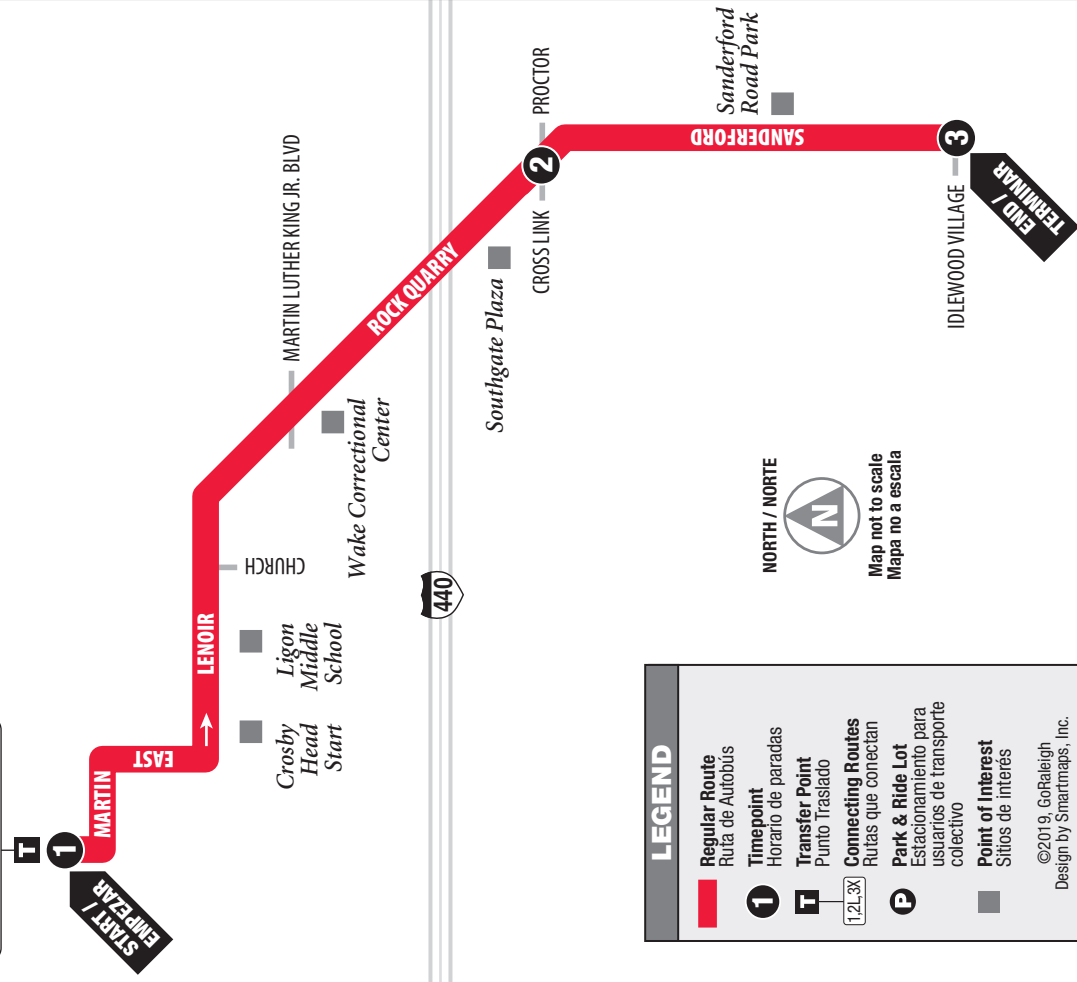

ROUTE 5 Biltmore Hills

DOWNTOWN RALEIGH

Outbound from Downtown See Inbound on Other Side

Saliendo del centro de la ciudad Para rutas rumbo al centro ver el reverso

GoRaleigh Station
Board at Platform B
(Abordar en la Plataforma B)

LEGEND

- **Regular Route**
  Ruta de Autobus
- **Timepoint**
  Horario de paradas
- **Transfer Point**
  Punto Traslado
- **Connecting Routes**
  Rutas que conectan
- **Park & Ride Lot**
  Estacionamiento para usuarios de transporte colectivo
- **Point of Interest**
  Sitios de interés

©2019, GoRaleigh
Design by Smartmaps, Inc.

Outbound from Downtown

Saliendo del centro de la ciudad

MONDAY-FRIDAY / LUNES-VIERNES

WEEKEND & HOLIDAYS / SERVICIOS PARA FINES DE SEMANA Y DIAS FESTIVOS

	1 GoRaleigh Station	2 Proctor at Rock Quarry	3 Sanderford Village at Idlewood
AM	5:30 6:00 6:30 7:00 7:30 8:00 8:30 9:00 10:00 11:00	5:40 6:10 6:40 7:10 7:40 8:10 8:40 9:10 10:10 11:10	5:47 6:17 6:47 7:17 7:47 8:17 8:47 9:17 10:17 11:17
PM	12:00 1:00 2:00 3:00 3:30 4:00 4:30 5:00 5:30 6:00 6:30 7:30 8:30 9:30 10:30 11:30	12:10 1:10 2:10 3:10 3:40 4:10 4:40 5:10 5:40 6:10 6:40 7:40 8:40 9:40 10:40 *11:40	12:17 1:17 2:17 3:17 3:47 4:17 4:47 5:17 5:47 6:17 6:47 7:47 8:47 9:47 10:47 *11:47

* This trip does not operate on Sunday or Holidays.
(Este transporte no funciona los domingos o días festivos.)

Track your bus live, right now!
Download the free app:
Translocrider.com