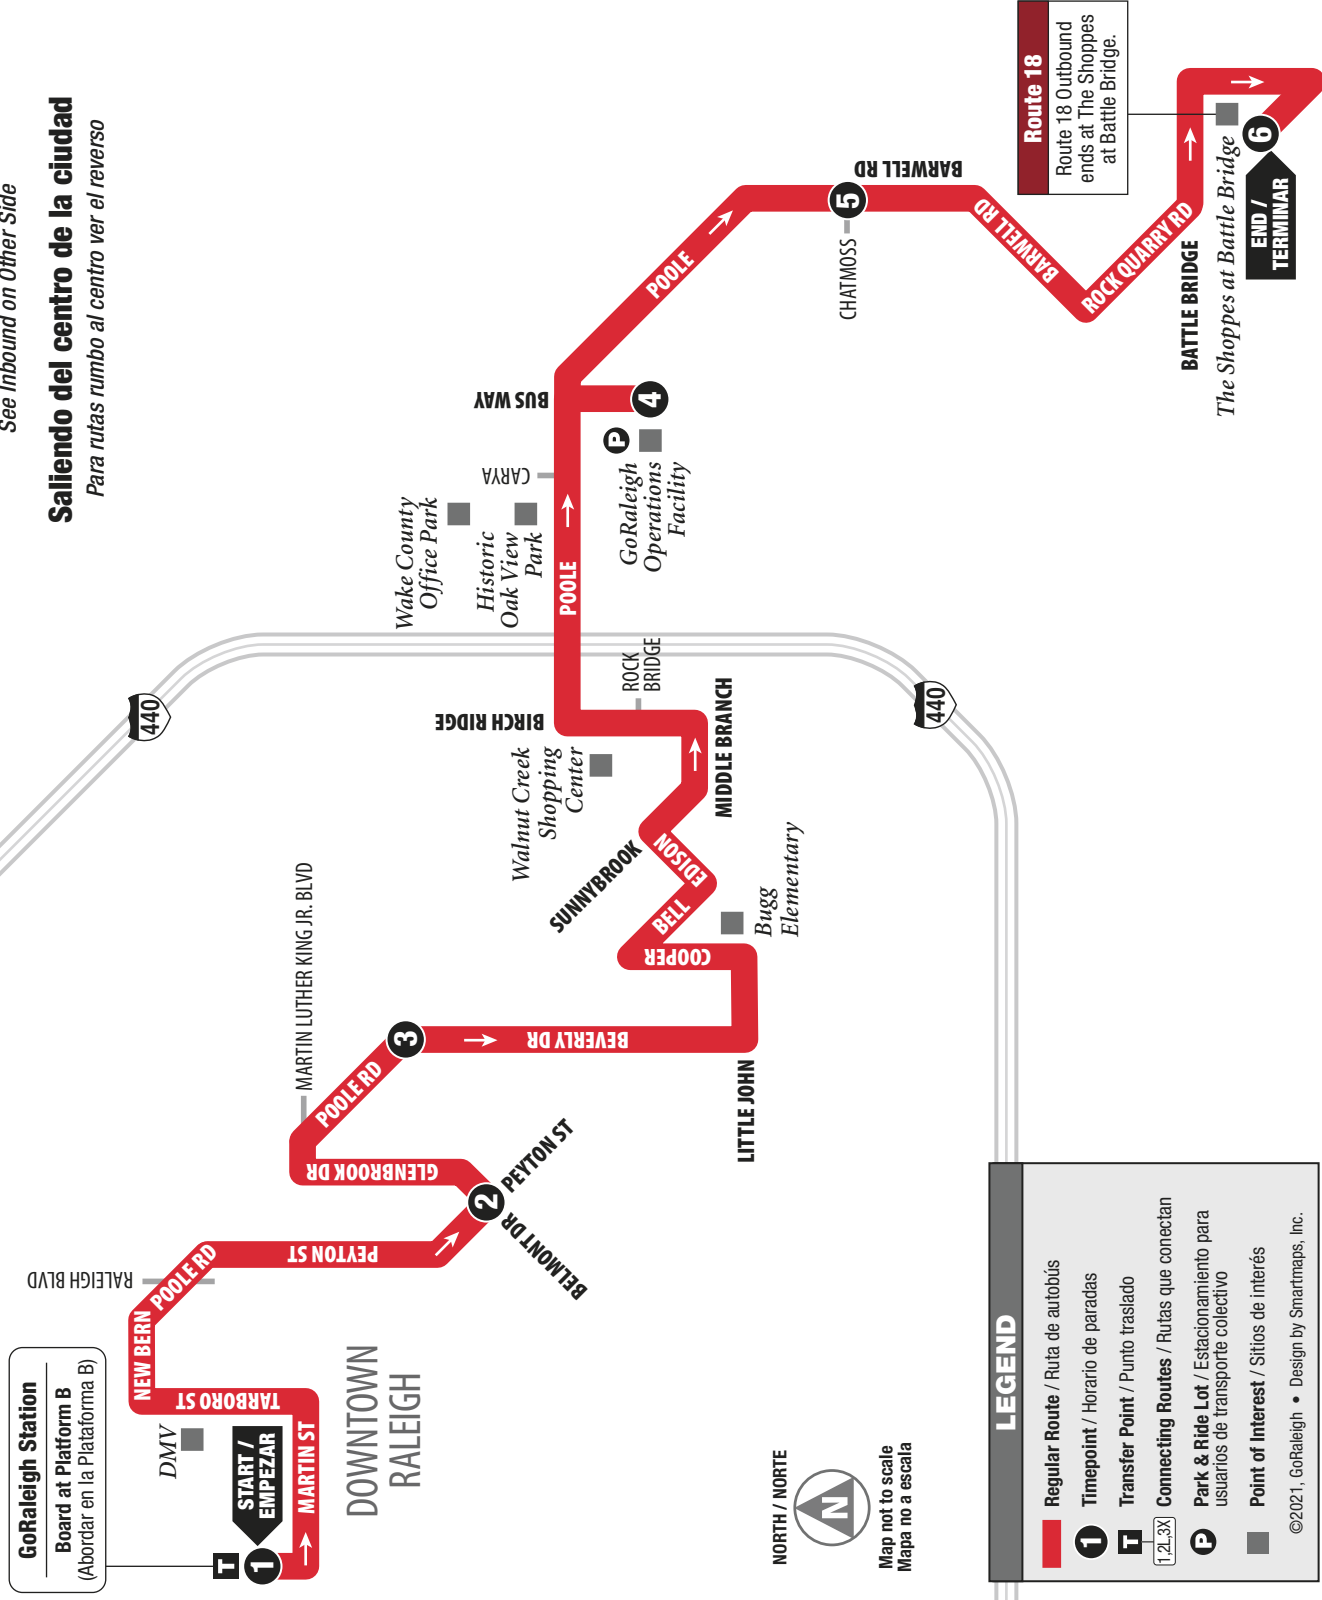

ROUTE 18/18S Poole/Barwell

Outbound from Downtown
See Inbound on Other Side

Saliendo del centro de la ciudad
Para rutas rumbo al centro ver el reverso

GoRaleigh Station
Board at Platform B
(Abordar en la Plataforma B)

LEGEND

- Regular Route / Ruta de autobús
- 1 Timepoint / Horario de paradas
- T Transfer Point / Punto traslado
- 12.3X Connecting Routes / Rutas que conectan
- P Park & Ride Lot / Estacionamiento para usuarios de transporte colectivo
- Point of Interest / Sitios de interés

©2021, GoRaleigh • Design by Smartmaps, Inc.

Outbound from Downtown

MONDAY-FRIDAY / LUNES-VIERNES

ROUTE #	1 GoRaleigh Station	2 Peyton at Belmont	3 Poole at Beverly	4 Bus Way at Pole Road	5 Barwell at Chatmass	6 The Shoppes at Battle Bridge
AM 18	6:00	6:14	6:19	6:41	6:47	7:05
18S	6:30	6:42	6:47	7:00	—	—
18	7:00	7:14	7:19	7:41	7:47	8:05
18S	7:30	7:42	7:47	8:00	—	—
18	8:00	8:14	8:19	8:41	8:47	9:05
18S	8:30	8:42	8:47	9:00	—	—
PM 18	9:00	9:14	9:19	9:41	9:47	10:05
18	10:00	10:14	10:19	10:41	10:47	11:05
18	11:00	11:14	11:19	11:41	11:47	12:05
18	12:00	12:14	12:19	12:41	12:47	1:05
18	1:00	1:14	1:19	1:41	1:47	2:05
18	2:00	2:14	2:19	2:41	2:47	3:05
18	3:00	3:14	3:19	3:41	3:47	4:05
18	4:00	4:14	4:19	4:41	4:47	5:05
18S	4:30	4:42	4:47	5:00	—	—
18	5:00	5:14	5:19	5:41	5:47	6:05
18S	5:30	5:42	5:47	6:00	—	—
18	6:00	6:14	6:19	6:41	6:47	7:05
18S	6:30	6:42	6:47	7:00	—	—
18	7:00	7:14	7:19	7:41	7:47	8:05
18	8:00	8:14	8:19	8:41	8:47	9:05
18	9:00	9:14	9:19	9:41	9:47	10:05
18	10:00	10:14	10:19	10:41	10:47	11:05
18	11:00	11:14	11:19	11:41	11:47	12:05

Scan here for trip planning and real time bus tracking options:

GoRaleigh is proud to be a part of the National Safe Place Program. Every GoRaleigh bus is a Safe Place.

Outbound from Downtown

WEEKEND & HOLIDAYS / SERVICIOS PARA FINES DE SEMANA Y DIAS FESTIVOS

ROUTE #	1 GoRaleigh Station	2 Peyton at Belmont	3 Poole at Beverly	4 Bus Way at Pole Road	5 Barwell at Chatmass	6 The Shoppes at Battle Bridge
AM 18	6:30	6:44	6:49	7:11	7:17	7:33
18	7:30	7:44	7:49	8:11	8:17	8:33
18	8:30	8:44	8:49	9:11	9:17	9:33
18	9:30	9:44	9:49	10:11	10:17	10:33
18	10:30	10:44	10:49	11:11	11:17	11:33
18	11:30	11:44	11:49	12:11	12:17	12:33
PM 18	12:30	12:44	12:49	1:11	1:17	1:33
18	1:30	1:44	1:49	2:11	2:17	2:33
18	2:30	2:44	2:49	3:11	3:17	3:33
18	3:30	3:44	3:49	4:11	4:17	4:33
18	4:30	4:44	4:49	5:11	5:17	5:33
18	5:30	5:44	5:49	6:11	6:17	6:33
18	6:30	6:44	6:49	7:11	7:17	7:33
18	7:30	7:44	7:49	8:11	8:17	8:33
18	8:30	8:44	8:49	9:11	9:17	9:33
18	9:30	9:44	9:49	10:11	10:17	10:33
18	10:30	10:44	10:49	11:11	11:17	11:33
18	*11:30	*11:44	*11:49	*12:11	*12:17	*12:33

* This trip does not operate on Sunday or Holidays.
(Este transporte no funciona los domingos o días festivos.)

Raleigh 15

919-485-RIDE (7433)
www.GoRaleigh.org

ROUTE 18/18S DAILY SERVICE

Poole/Barwell

SERVING:

- Department of Motor Vehicles
- Bugg Elementary School
- Walnut Creek Shopping Center
- Historic Oak View Park
- GoRaleigh Operations Facility - Park & Ride
- The Shoppes at Battle Bridge