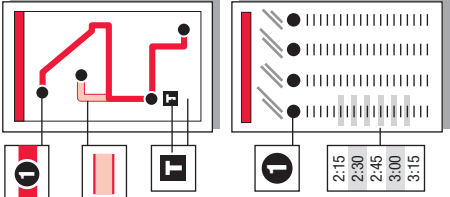

FARES / TARIFAS

Fare Type	Full Fare	Reduced Fare¹
One-Way Fare	.....$1.25	.....$0.60
Local Day Pass	.....$2.50	.....$1.25
7-Day Pass	.....$12.00	.....$6.00
31-Day Pass	.....$40.00	.....$20.00
Seniors Age 65 or Older & Children Age 12 or Younger	.....Free²	.....Free²
Stored Value Card (Card has $25.00 Value)	.....$20.00	.....$20.00

Other GoPass and regional options are available.

No Transfers Issued

¹Persons with Disabilities, Medicare Card Holders and Teens 13-18: When paying a Reduced Fare a GoRaleigh ID must be shown. Teens 13-18 must show a current School ID or GoRaleigh ID. A Medicare Card and a valid ID may be used to secure a GoRaleigh ID.

²Passengers 65 or Older, Children 12 or Younger: When paying a Seniors 65+ Free Fare a GoRaleigh ID must be shown. Children under 12 & over 60" tall must present a GoRaleigh ID.

To Obtain a GoRaleigh ID: Call 919-996-3459 or visit the information Booth at GoRaleigh Station during business hours.

Lost & Found 919-996-3869