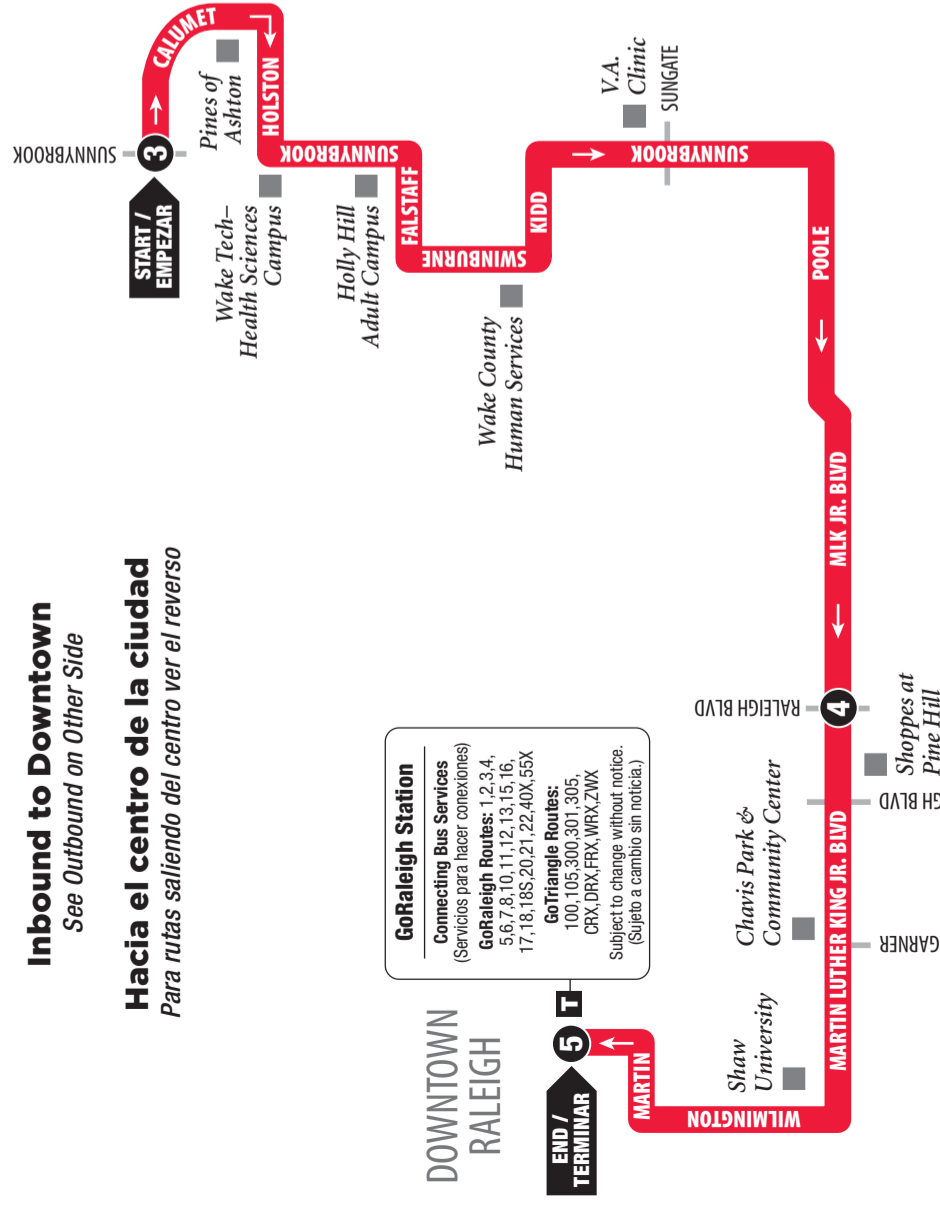

ROUTE 19 MLK/Sunnybrook

Inbound to Downtown
See Outbound on Other Side

Hacia el centro de la ciudad
Para rutas saliendo del centro ver el reverso

GoRaleigh Station
Connecting Bus Services
(Servicios para hacer conexiones)
GoRaleigh Routes: 1, 2, 3, 4, 5, 6, 7, 8, 10, 11, 12, 13, 15, 16, 17, 18, 18S, 20, 21, 22, 40X, 55X
GoTriangle Routes: 100, 105, 300, 301, 305, CRX, DRX, FRX, WRX, ZWX
Subject to change without notice.
(Sujeto a cambio sin noticia.)

LEGEND

- Regular Route / Ruta de autobús
- Timepoint / Horario de paradas
- Transfer Point / Punto traslado
- Connecting Routes / Rutas que conectan
- Park & Ride Lot / Estacionamiento para usuarios de transporte colectivo
- Point of Interest / Sitios de interés

© 2021, GoRaleigh • Design by Smartmaps, Inc.

NORTH / NORTE
Map not to scale
Mapa no a escala

Track your bus live, right now!
Download the free app:
transloc.com/app or visit
GoRaleighLive.org

Inbound to Downtown

Hacia el centro de la ciudad

MONDAY-FRIDAY / LUNES-VIERNES

	3 Calumet at Sunnybrook	4 MLK Jr. Blvd at Raleigh	5 GoRaleigh Station
AM	6:30	6:45	6:55
	7:00	7:15	7:25
	7:30	7:45	7:55
	8:00	8:15	8:25
	8:30	8:45	8:55
	9:00	9:15	9:25
	9:30	9:45	9:55
	10:00	10:15	10:25
	10:30	10:45	10:55
	11:00	11:15	11:25
	11:30	11:45	11:55

MONDAY-FRIDAY / LUNES-VIERNES

	3 Calumet at Sunnybrook	4 MLK Jr. Blvd at Raleigh	5 GoRaleigh Station
PM	12:00	12:15	12:25
	12:30	12:45	12:55
	1:00	1:15	1:25
	1:30	1:45	1:55
	2:00	2:15	2:25
	2:30	2:45	2:55
	3:00	3:15	3:25
	3:30	3:45	3:55
	4:00	4:15	4:25
	4:30	4:45	4:55
	5:00	5:15	5:25
	5:30	5:45	5:55
	6:00	6:15	6:25
	6:30	6:45	6:55
	7:00	7:15	7:25
	7:30	7:45	7:55
	8:00	8:15	8:25
	8:30	8:45	8:55
	9:00	9:15	9:25
	9:30	9:45	9:55
	10:00	10:15	10:25
	10:30	10:45	10:55
	11:00	11:15	11:25
	11:30	11:45	11:55

WEEKEND & HOLIDAYS / SERVICIOS PARA FINES DE SEMANA Y DIAS FESTIVOS

	3 Calumet at Sunnybrook	4 MLK Jr. Blvd at Raleigh	5 GoRaleigh Station
AM	6:30	6:45	6:55
	7:00	7:15	7:25
	7:30	7:45	7:55
	8:00	8:15	8:25
	8:30	8:45	8:55
	9:00	9:15	9:25
	9:30	9:45	9:55
	10:00	10:15	10:25
	10:30	10:45	10:55
	11:00	11:15	11:25
	11:30	11:45	11:55
PM	12:00	12:15	12:25
	12:30	12:45	12:55
	1:00	1:15	1:25
	1:30	1:45	1:55
	2:00	2:15	2:25
	2:30	2:45	2:55
	3:00	3:15	3:25
	3:30	3:45	3:55
	4:00	4:15	4:25
	4:30	4:45	4:55
	5:00	5:15	5:25
	5:30	5:45	5:55
	6:00	6:15	6:25
	6:30	6:45	6:55
	7:00	7:15	7:25
	7:30	7:45	7:55
	8:00	8:15	8:25
	8:30	8:45	8:55
	9:00	9:15	9:25
	9:30	9:45	9:55
	10:00	10:15	10:25
	10:30	10:45	10:55
	*11:00	*11:15	*11:25
	*11:30	*11:45	*11:55

* This trip does not operate on Sunday or Holidays.
(Este transporte no funciona los domingos o días festivos.)

ROUTE 19 DAILY SERVICE

Temporary Frequency Reduction
Reducción de Frecuencia Temporal
Time Point Changes
Cambios de Punto de Tiempo

MLK/Sunnybrook

SERVING:

- Shaw University
- Chavis Park & Community Center
- Shoppes at Pine Hill
- V.A. Clinic
- Wake Tech - Health Sciences Campus
- Holly Hill Adult Campus
- Holly Hill Children's Campus
- Pines of Ashton
- Wake County Human Services

919-485-RIDE (7433)
GoRaleigh.org

Effective: 9/11/2022

GoRaleigh is proud to be a part of the National Safe Place Program. Every GoRaleigh bus is a Safe Place.