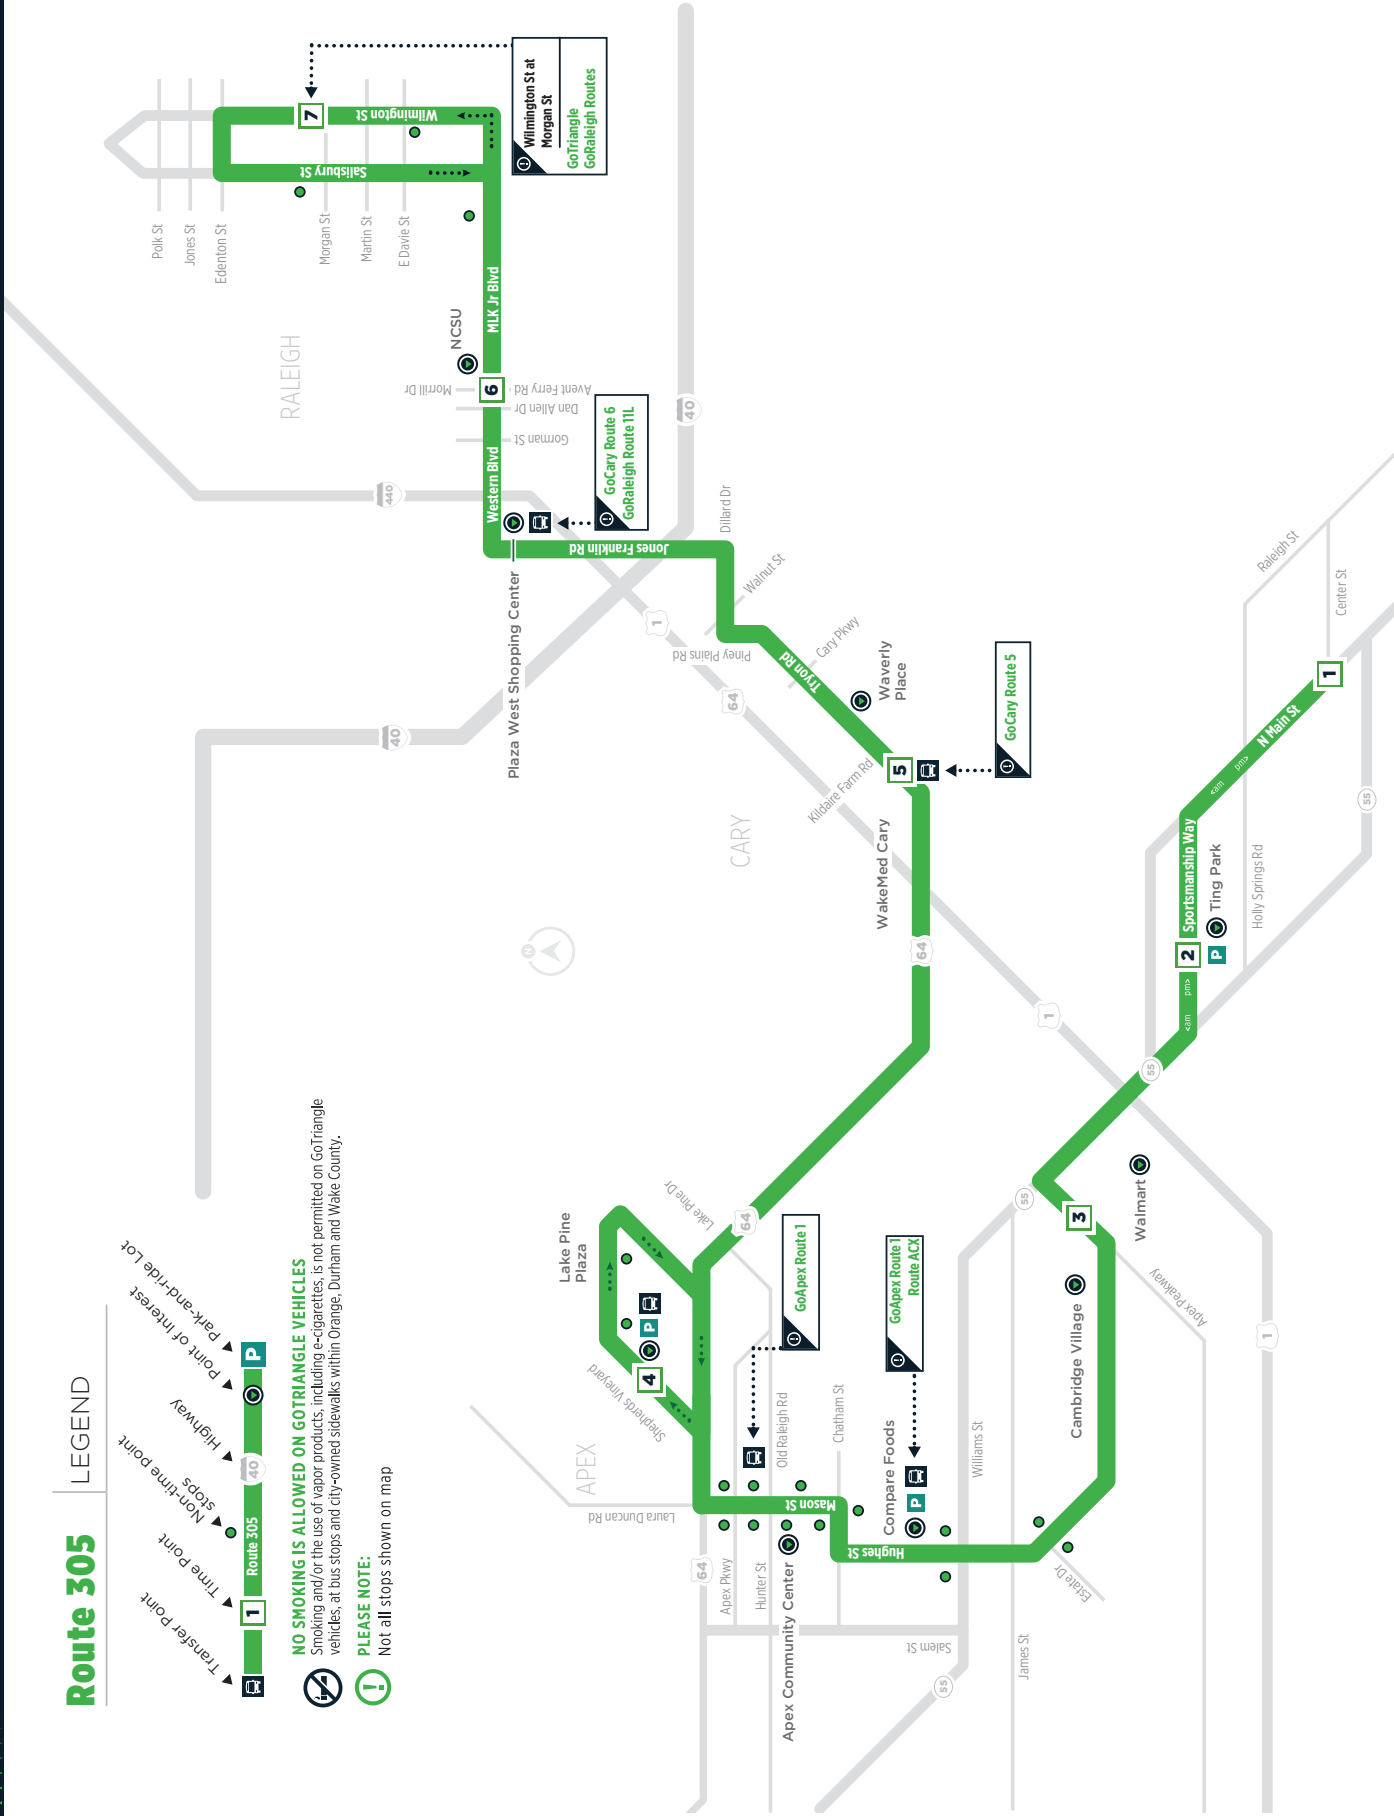

Route 305

LEGEND

- Transfer point
- Non-time point
- Stops
- Highway
- Port of Interest
- Park-and-ride Lot

NO SMOKING IS ALLOWED ON GOTRIANGLE VEHICLES

Smoking and/or the use of vapor products, including e-cigarettes, is not permitted on GoTriangle vehicles, at bus stops and city-owned sidewalks within Orange, Durham and Wake County.

PLEASE NOTE:

Not all stops shown on map