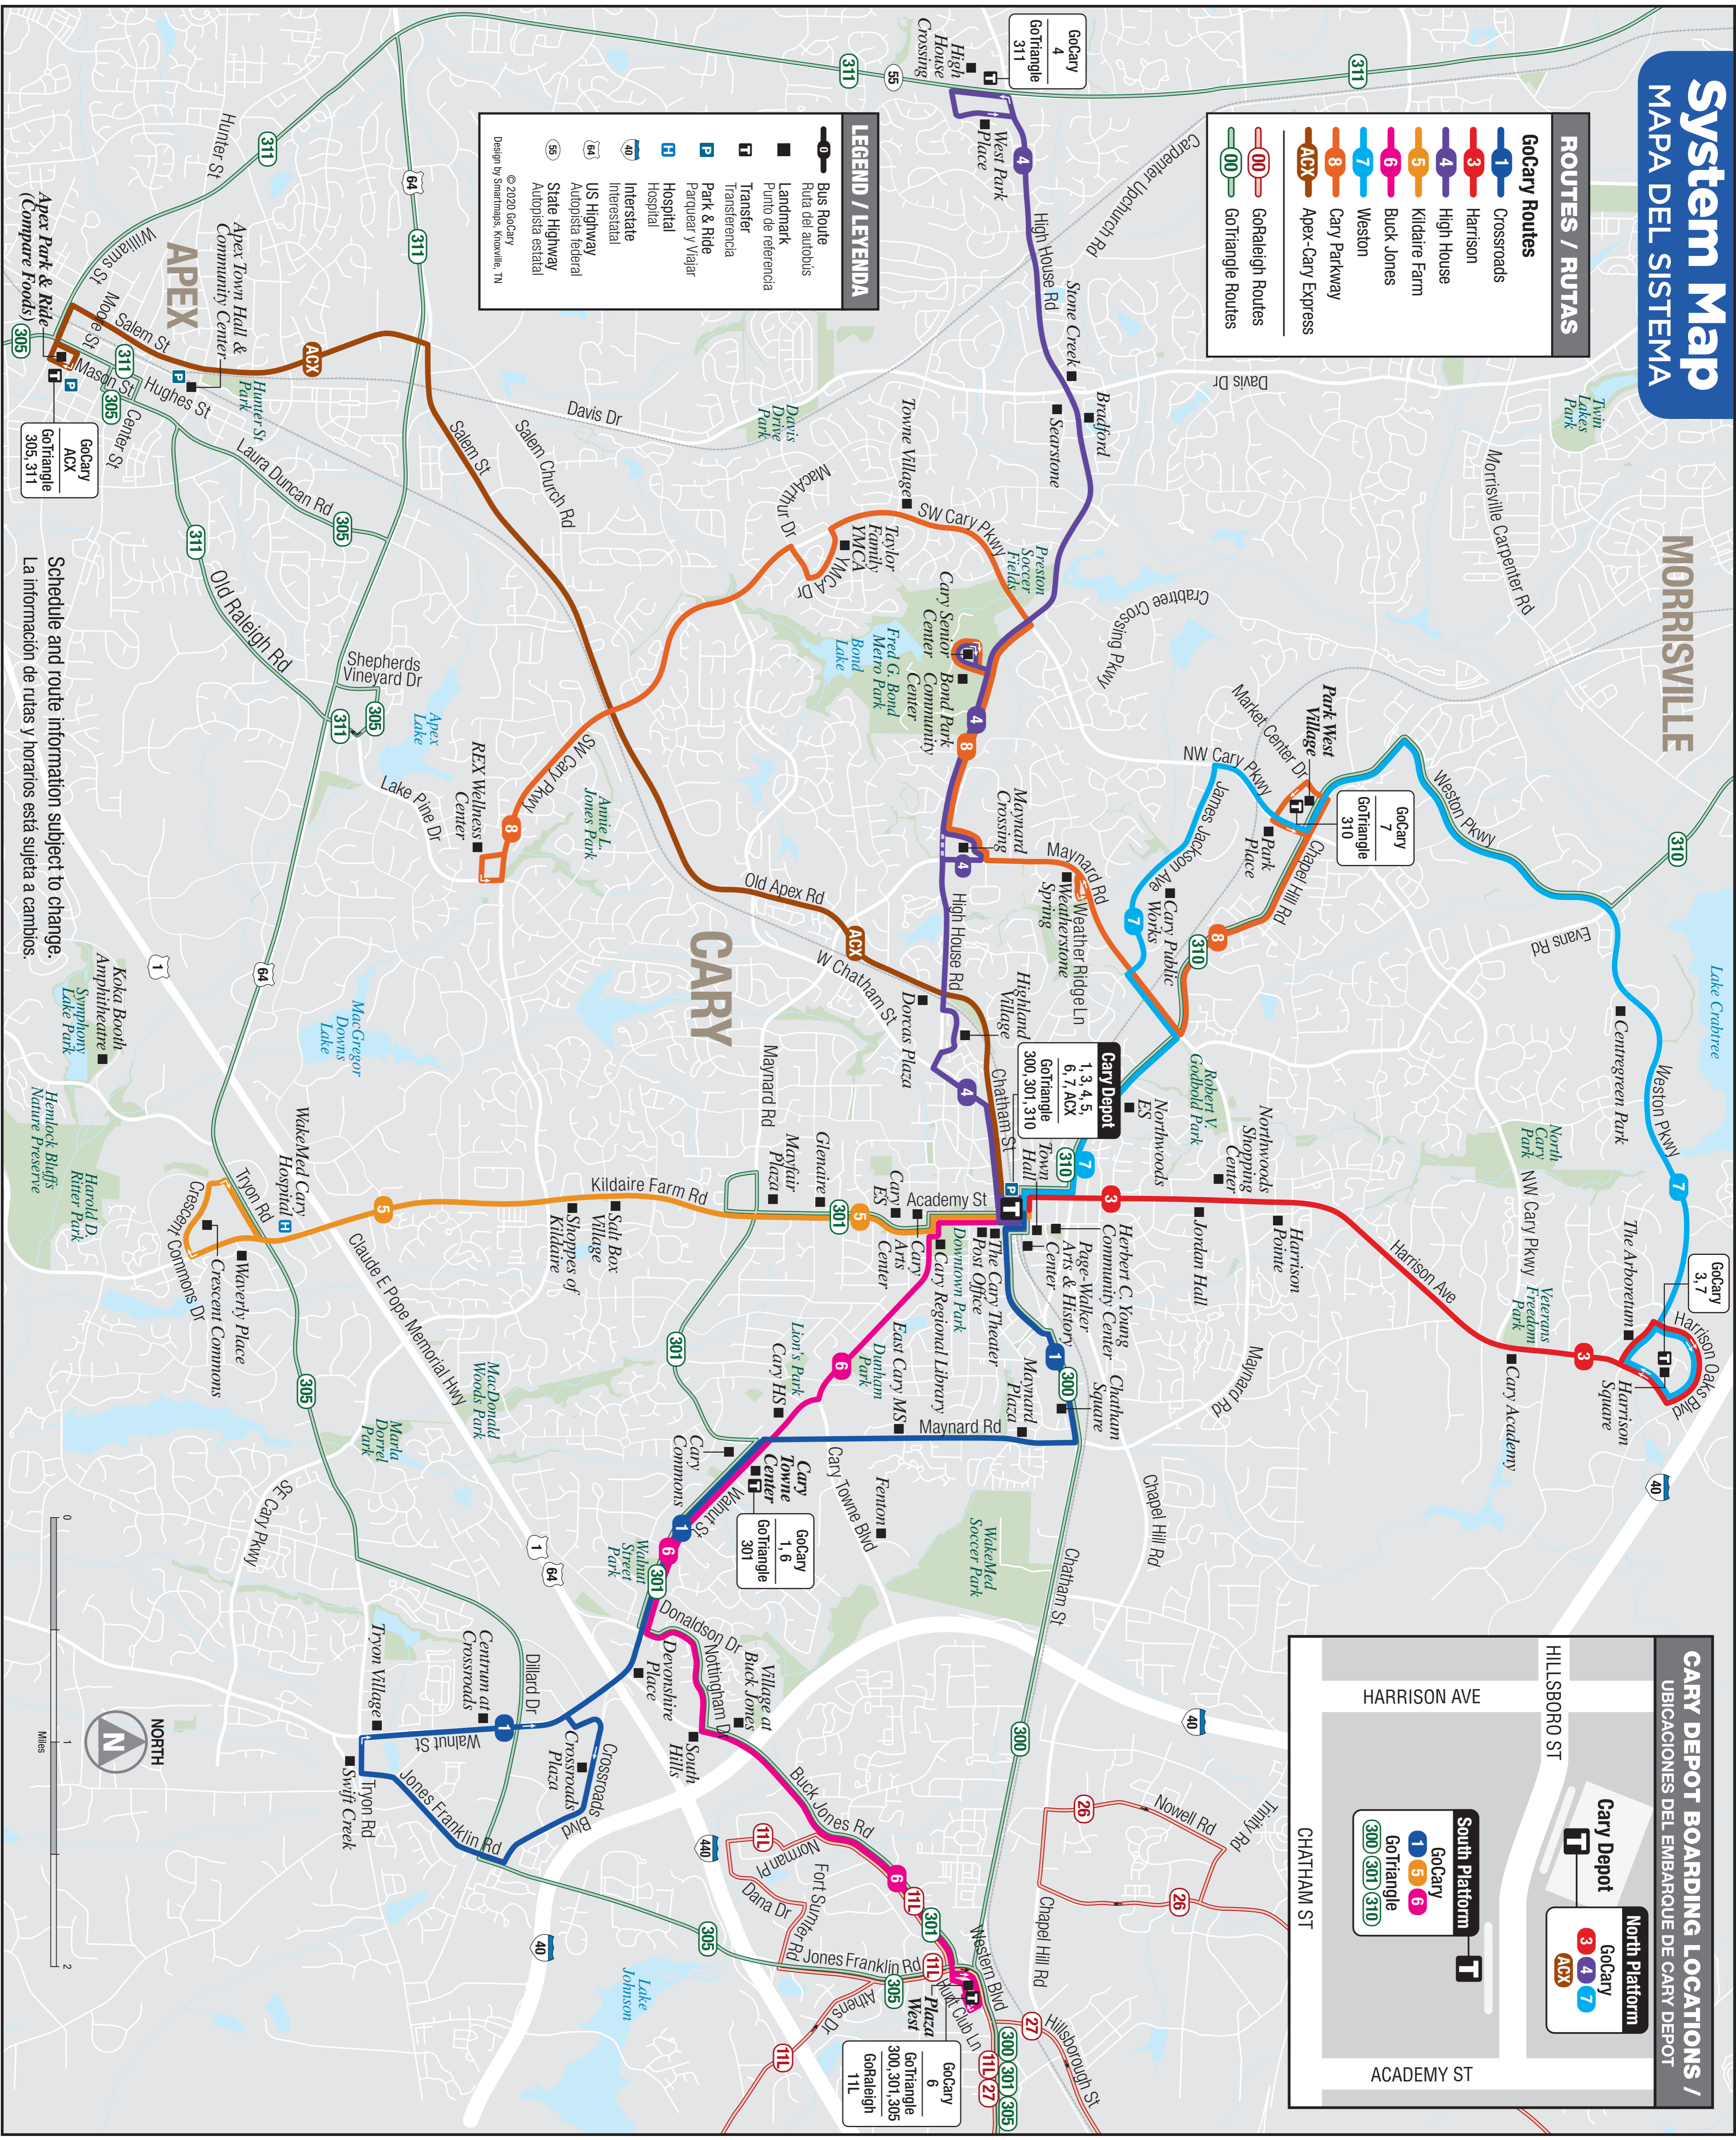

System Map

MAPA DEL SISTEMA

ROUTES / RUTAS

1. **GoCarry Routes**
2. 1 Crossroads
   - 3 Harrison
   - 4 High House
   - 5 Kildaire Farm
   - 6 Buck Jones
   - 7 Weston
   - 8 Cary Parkway
   - ACX Apex-Cary Express
3. **GoRaleigh Routes**
4. 00 GoTriangle Routes

LEGEND / LEYENDA

1. Bus Route
     Ruta del autobús
   - Landmark
     Punto de referencia
   - Transfer
     Transferencia
   - Park & Ride
     Parquear y Viajar
   - Hospital
   - Interstate
   - US Highway
     Autopista federal
   - State Highway
     Autopista estatal
2. © 2020 GoCary
   Design by Smartmaps, Knoxville, TN

CARY DEPOT BOARDING LOCATIONS / UBICACIONES DEL EMBARQUE DE CARY DEPOT

North Platform

- GoCary 3, 4, 7
- GoTriangle ACX

South Platform

- GoCary 1, 5, 6
- GoTriangle 300, 301, 310

HILLSBORO ST

HARRISON AVE

CHATHAM ST

ACADEMY ST

Schedule and route information subject to change.
La información de rutas y horarios está sujeta a cambios.