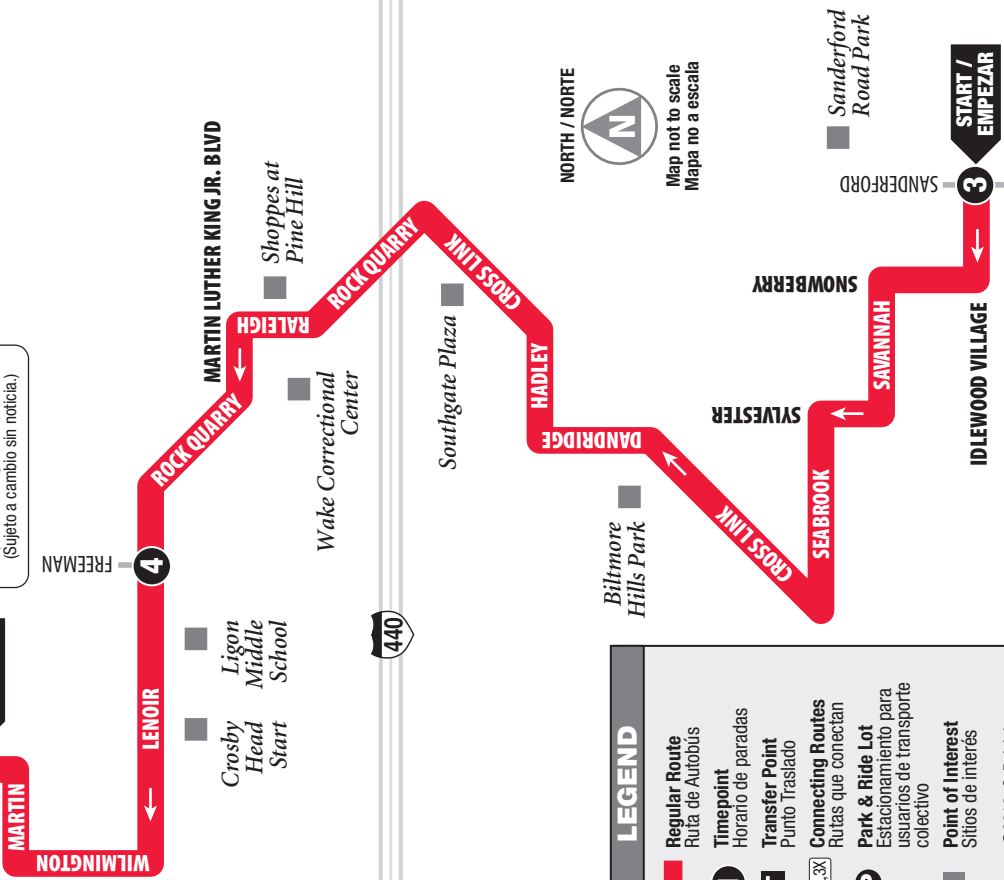

ROUTE 5 Biltmore Hills

Inbound to Downtown
See Outbound on Other Side

Hacia el centro de la ciudad
Para rutas saliendo del centro ver el reverso

GoRaleigh Station

Connecting Bus Services
(Servicios para hacer conexiones)
GoRaleigh Routes: 1, 2, 3, 4, 6, 7, 8, 10, 11, 12, 13, 15, 16, 18, 19, 21, 22, 40X, 55X

GoTriangle Routes:
100, 102, 105, 300, 301, 305, CPX, DRX, FRX, KPX, WRX, ZMX
Subject to change without notice.
(Sujeto a cambio sin noticia.)

DOWNTOWN RALEIGH

1 **5**
END / TERMINAR

LEGEND

- **Regular Route**
  Ruta de Autobus
- **1** **Timepoint**
  Horario de paradas
- **T** **Transfer Point**
  Punto Traslado
- **1,2L,3X** **Connecting Routes**
  Rutas que conectan
- **P** **Park & Ride Lot**
  Estacionamiento para usuarios de transporte colectivo
- **■** **Point of Interest**
  Sitios de Interés

©2019, GoRaleigh
Design by Smartmaps, Inc.

Inbound to Downtown

Hacia el centro de la ciudad

MONDAY-FRIDAY / LUNES-VIERNES

WEEKEND & HOLIDAYS / SERVICIOS PARA FINES DE SEMANA Y DIAS FESTIVOS

	3 Sanderford Village at Idlewood	4 Lenoir at Freeman	5 GoRaleigh Station
AM	5:47	6:05	6:12
	6:17	6:35	6:42
	6:47	7:05	7:12
	7:17	7:35	7:42
	7:47	8:05	8:12
	8:17	8:35	8:42
	8:47	9:05	9:12
	9:17	9:35	9:42
	10:17	10:35	10:42
	11:17	11:35	11:42
PM	12:17	12:35	12:42
	1:17	1:35	1:42
	2:17	2:35	2:42
	3:17	3:35	3:42
	3:47	4:05	4:12
	4:17	4:35	4:42
	4:47	5:05	5:12
	5:17	5:35	5:42
	5:47	6:05	6:12
	6:17	6:35	6:42
	6:47	7:05	7:12
	7:47	8:05	8:12
	8:47	9:05	9:12
	9:47	10:05	10:12
	10:47	11:05	11:12
	11:47	12:05	—

* This trip does not operate on Sunday or Holidays.
(Este transporte no funciona los domingos o dias festivos.)

Track your bus live, right now!
Download the free app:
Translocrider.com