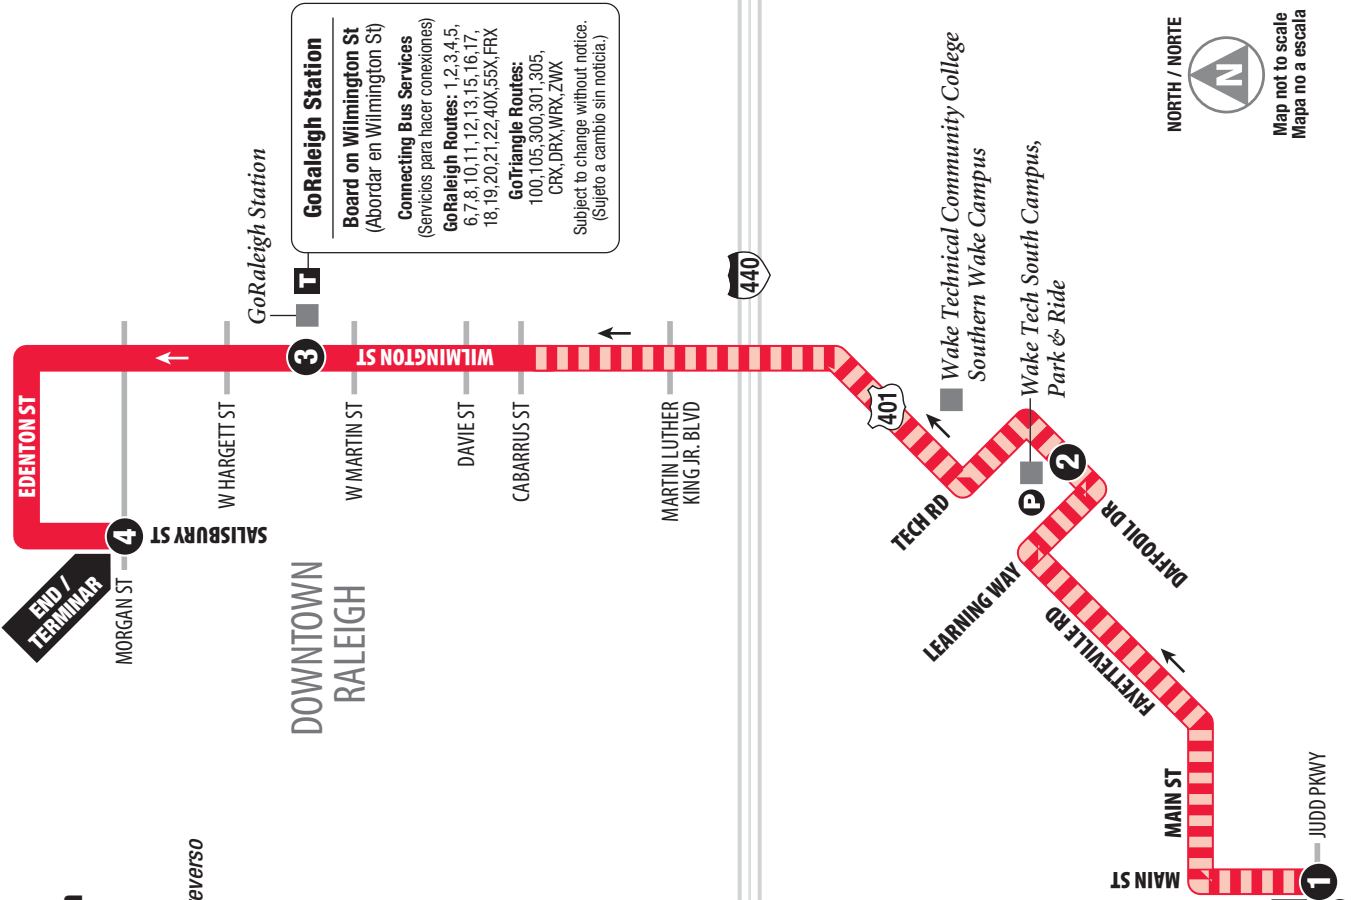

ROUTE FRX Fuquay-Varina - Raleigh Express

Outbound to Raleigh
See Inbound on Other Side

Saliendo a Raleigh

Para rutas rumbo al centro ver el reverso

LEGEND

- **Regular Route**
  Ruta de Autobus
- **Express Route with No Stops**
  Servicio expreso
- **Timepoint**
  Horario de paradas
- **Transfer Point**
  Punto Traslado
- **Connecting Routes**
  Rutas que conectan
- **Park & Ride Lot**
  Estacionamiento para usuarios de transporte colectivo
- **Point of Interest**
  Sitios de interés

©2022, GoRaleigh
Design by Smartmaps, Inc.

GoRaleigh Station
Board on Wilmington St
(Abordar en Wilmington St)

Connecting Bus Services
(Servicios para hacer conexiones)

GoRaleigh Routes: 1,2,3,4,5, 6,7,8,10,11,12,13,15,16,17, 18,19,20,21,22,40X,55X,FRX

GoTriangle Routes:
100,105,300,301,305,
CRX,DRX,WFX,ZWX

Subject to change without notice.
(Sujeto a cambio sin noticia.)

Map not to scale
Mapa no a escala

Fuquay-Varina South Park,
Park & Ride

Outbound to Raleigh

Saliendo a Raleigh