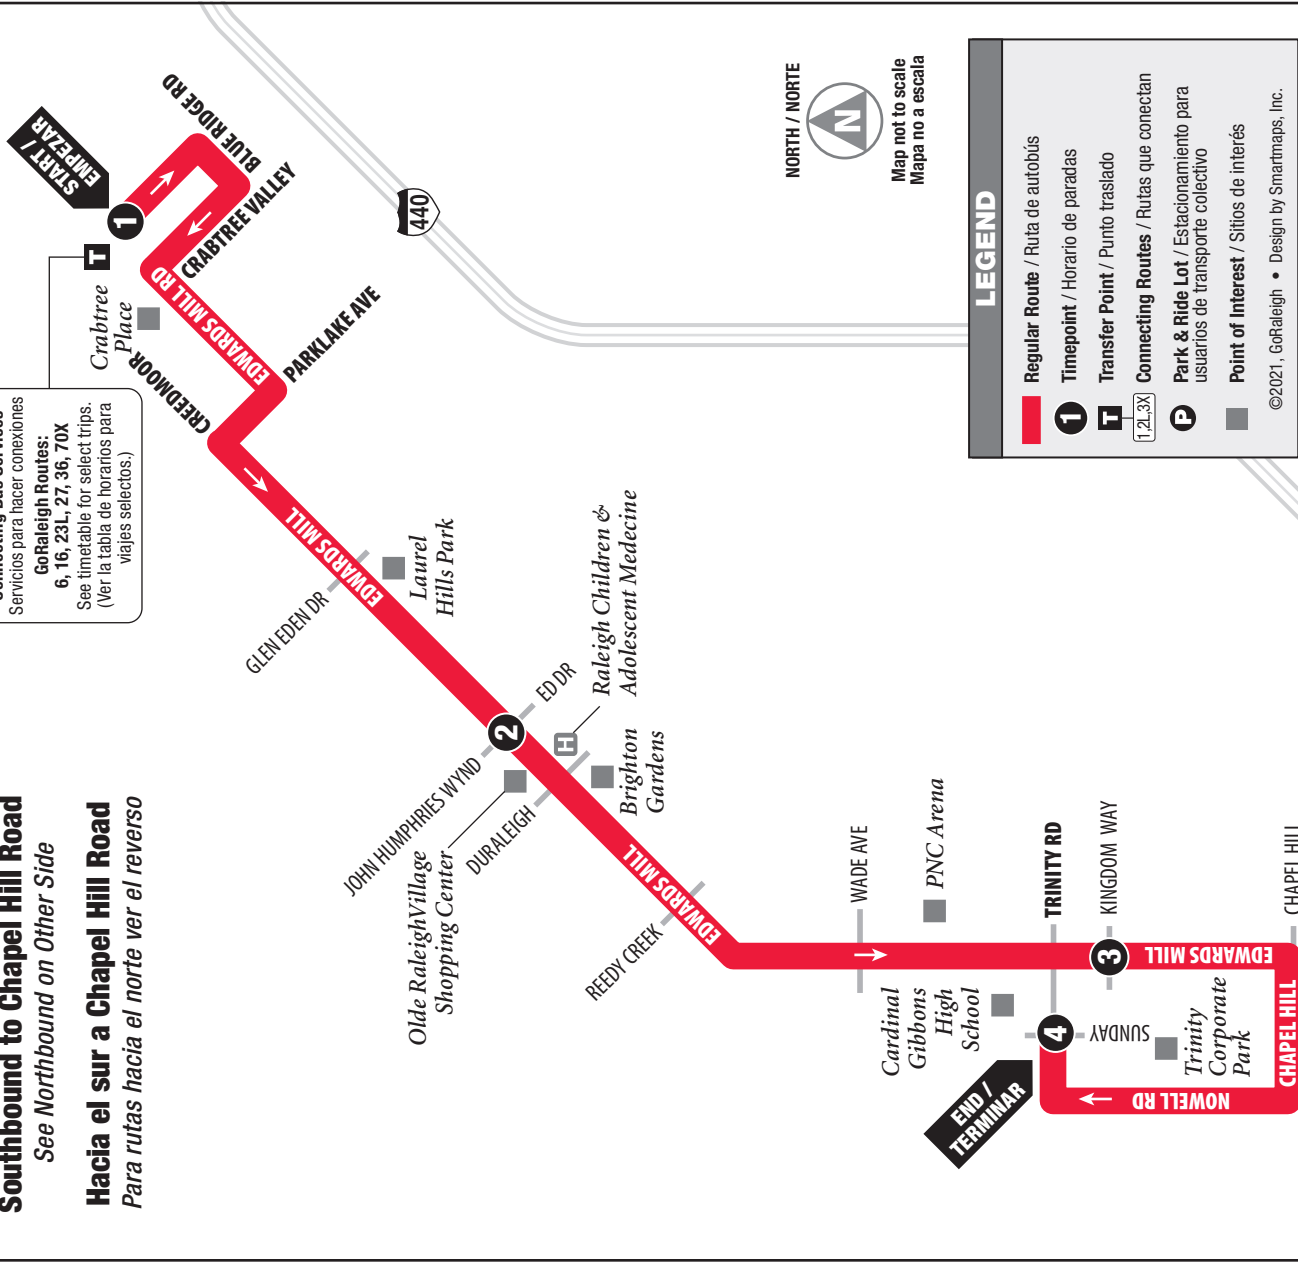

ROUTE 26 Edwards Mill

Southbound to Chapel Hill Road

See Northbound on Other Side

Hacia el sur a Chapel Hill Road

Para rutas hacia el norte ver el reverso

Crabtree Valley Mail

Connecting Bus Services
Servicios para hacer conexiones

GoRaleigh Routes:
6, 16, 23L, 27, 36, 70X

See timetable for select trips.
(Ver la tabla de horarios para viajes selectos.)

Southbound to Chapel Hill Road

Hacia el sur a Chapel Hill Road

MONDAY-FRIDAY, WEEKENDS & HOLIDAYS / LUNES-VIERNES, SERVICIOS PARA FINES DE SEMANA Y DIAS FESTIVOS

	1 Crabtree Valley Mall	2 Edwards Mill at Ed Dr	3 Edwards Mill at Kingdom Way	4 Trinity at Sunday Drive
AM	6:30 7:00 7:30 8:00 8:30 9:00 10:00 11:00	6:40 7:10 7:40 8:10 8:40 9:10 10:10 11:10	6:55 7:25 7:55 8:03 8:25 8:55 9:25 10:25 11:25	7:03 7:33 8:03 8:33 9:03 9:33 10:33 11:33
PM	12:00 1:00 2:00 2:30 3:00 3:30 4:00 4:30 5:00 5:30 6:00 6:30 7:00 7:30 8:30 9:30 10:30	12:10 1:10 2:10 2:40 3:10 3:40 4:10 4:40 5:10 5:40 6:10 6:40 7:10 7:40 8:40 9:40 10:40	12:25 1:25 2:25 2:55 3:25 3:55 4:25 4:55 5:25 5:55 6:25 6:55 7:25 7:55 8:55 9:55 10:55	12:33 1:33 2:33 3:03 3:33 4:03 4:33 5:03 5:33 6:03 6:33 7:03 7:33 8:03 9:03 10:03 11:03

Scan here for trip planning and real time bus tracking options:

GoRaleigh is proud to be a part of the National Safe Place Program. Every GoRaleigh bus is a Safe Place.

INSTRUCTIONS / INSTRUCCIONES

The bus stops here at listed times. Numbers on the map represent major stops; other stops are also available. (El bus hace paradas aquí de acuerdo al horario señalado. Los números en el mapa representan las paradas principales; hay otras paradas disponibles también.)

The bus travels here sometimes. See timetable beside the map for trips that travel this route variation. (El bus para por aquí algunas veces. Referirse a la tabla de horarios al lado del mapa para encontrar los viajes de esta ruta.)

The transfer point shows where routes intersect and transfers to other routes may be available. (El punto de traslado muestra dónde se intersectan las rutas y las transferencias disponibles a otras rutas.)

The bus stops at each of the times listed below the symbol. (El bus hace paradas a las horas señaladas debajo del símbolo.)

FARES / TARIFAS

Fare Type	Full Fare	Reduced Fare¹
One-Way Fare	.....$1.25	.....$0.60
Local Day Pass	.....$2.50	.....$1.25
7-Day Pass	.....$12.00	.....$6.00
31-Day Pass	.....$40.00	.....$20.00
Seniors Age 65 or Older & Children Age 12 or Younger	.....Free²	.....Free²
Stored Value Card (Card has $25.00 Value)	.....$25.00	.....$20.00

Other GoPass and regional options are available.
No Transfers Issued

¹Persons with Disabilities, Medicare Card Holders and Teens 13-18:

When paying a Reduced Fare a GoRaleigh ID must be shown. Teens 13-18 must show a current School ID or GoRaleigh ID. A Medicare Card and a valid ID may be used to secure a GoRaleigh ID.

²Passengers 65 or Older, Children 12 or Younger:

When paying a Seniors 65+ Free Fare a GoRaleigh ID must be shown. Children under 12 & over 60" tall must present a GoRaleigh ID.

To Obtain a GoRaleigh ID: Call 919-996-3459 or visit the information Booth at GoRaleigh Station during business hours.

Lost & Found 919-996-3869

Raleigh

919-485-RIDE (7433) • TTY: 800-735-2962
www.goraleigh.org