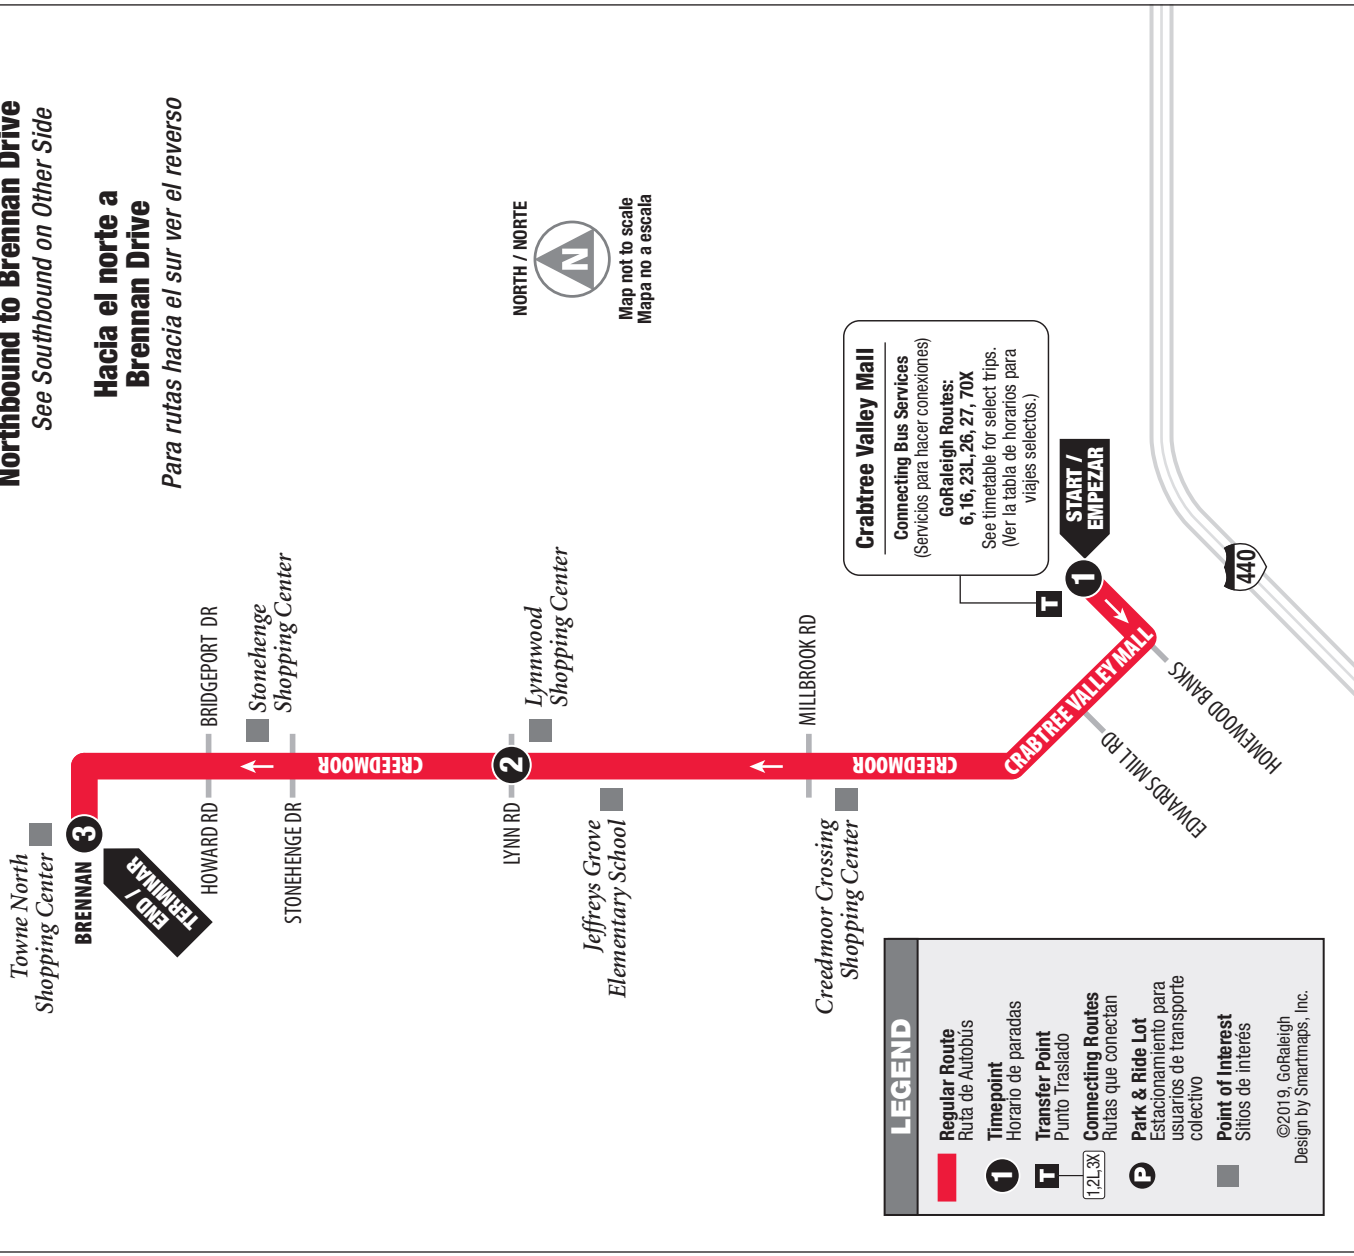

ROUTE 36 Creedmoor

Northbound to Brennan Drive
See Southbound on Other Side

Hacia el norte a Brennan Drive

Para rutas hacia el sur ver el reverso