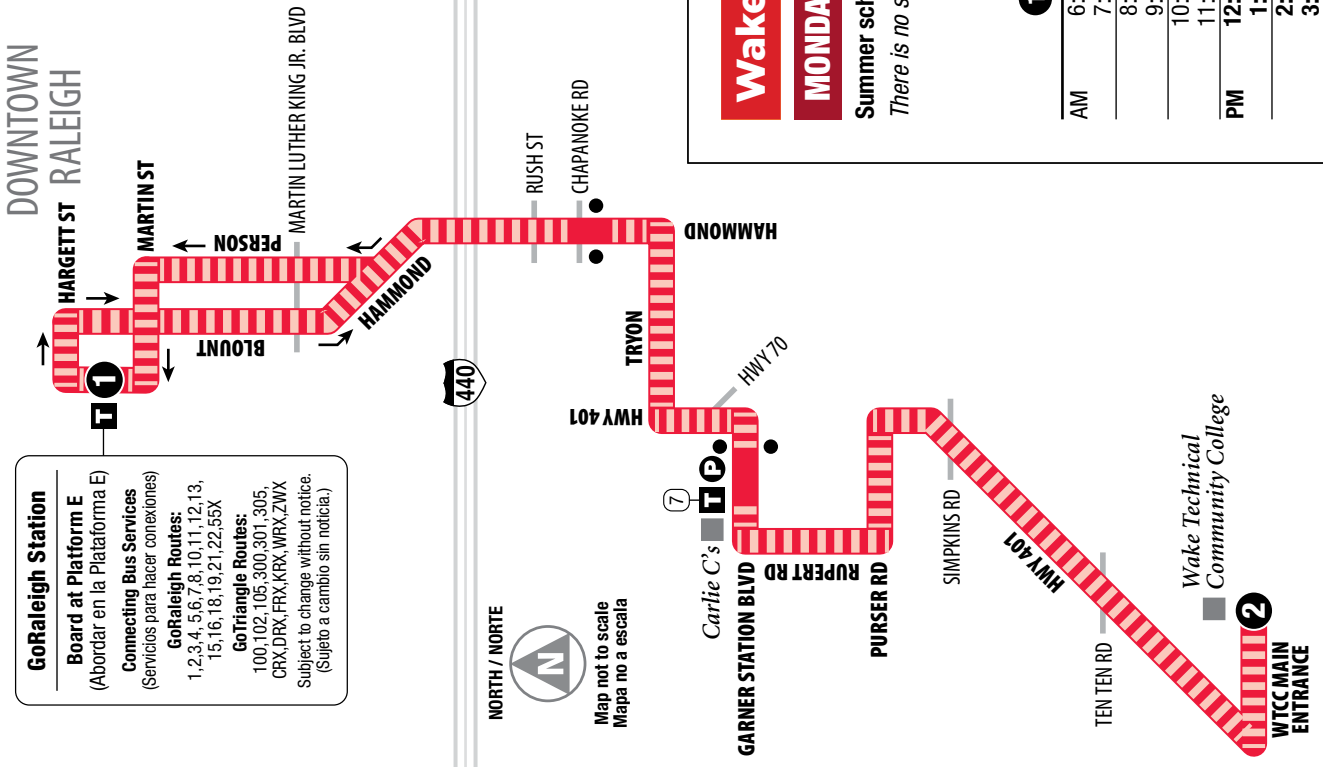

Route 40X Wake Tech Express

GoRaleigh Station

Board at Platform E
(Abordar en la Plataforma E)

Connecting Bus Services
(Servicios para hacer conexiones)

GoRaleigh Routes:
1, 2, 3, 4, 5, 6, 7, 8, 10, 11, 12, 13,
15, 16, 18, 19, 21, 22, 55X

GoTriangle Routes:
100, 102, 105, 300, 301, 305,
CRX, DRX, FRX, KRX, WRX, ZWX
Subject to change without notice.
(Sujeto a cambio sin noticia.)

NORTH / NORTE

Map not to scale
Mapa no a escala

Track your bus live, right now!
Download the free app:
Translocrider.com

LEGEND

Express Route with No Stops
Servicio expreso

Timepoint
Horario de paradas

Bus Stop
Parada de Autobús

Transfer Point
Punto Traslado

Connecting Routes
Rutas que conectan

Park & Ride Lot
Estacionamiento para usuarios
de transporte colectivo

Point of Interest
Sitios de interés

©2017, GoRaleigh
Design by Smartmaps, Inc.

Wake Tech Express Reduced Service

MONDAY-FRIDAY / LUNES-VIERNES

	GoRaleigh Station 1	Wake Tech Community College 2	GoRaleigh Station 1
AM	6:15	6:45	7:10
	7:15	7:45	8:10
	8:15	8:45	9:10
	9:15	9:45	10:10
	10:15	10:45	11:10
	11:15	11:45	12:10
PM	12:15	12:45	1:10
	1:15	1:45	2:10
	2:15	2:45	3:10
	3:15	3:45	4:10
	4:15	4:45	5:10
	5:15	5:45	6:10

Wake Tech Express Modified Schedule

Semester Breaks & Holidays

Modified Schedule is in effect during semester breaks and student holidays.
WTCC calendar information is available at <http://calendars.waketech.edu>
Visit WTCC Green Trek for transportation information at <https://www.waketech.edu/about-wake-tech/green-trek>
For WTCC inquiries, call 919-866-5653 or email transportation@waketech.edu
No service when WTCC is closed.

	GoRaleigh Station 1	Wake Tech Community College 2	GoRaleigh Station 1
AM	6:45	7:15	7:40
	7:45	8:15	8:40
	11:45	12:15	12:40
PM	3:45	4:15	4:40
	5:45	6:15	6:40

Wake Tech Express Summer

MONDAY-THURSDAY / LUNES-JUEVES

Summer schedule operates Monday – Thursday.
There is no service on Fridays during the summer schedule.

	GoRaleigh Station 1	Wake Tech Community College 2	GoRaleigh Station 1
AM	6:15	6:45	7:10
	7:15	7:45	8:10
	8:15	8:45	9:10
	9:15	9:45	10:10
	10:15	10:45	11:10
	11:15	11:45	12:10
PM	12:15	12:45	1:10
	1:15	1:45	2:10
	2:15	2:45	3:10
	3:15	3:45	4:10
	4:45	5:15	5:40