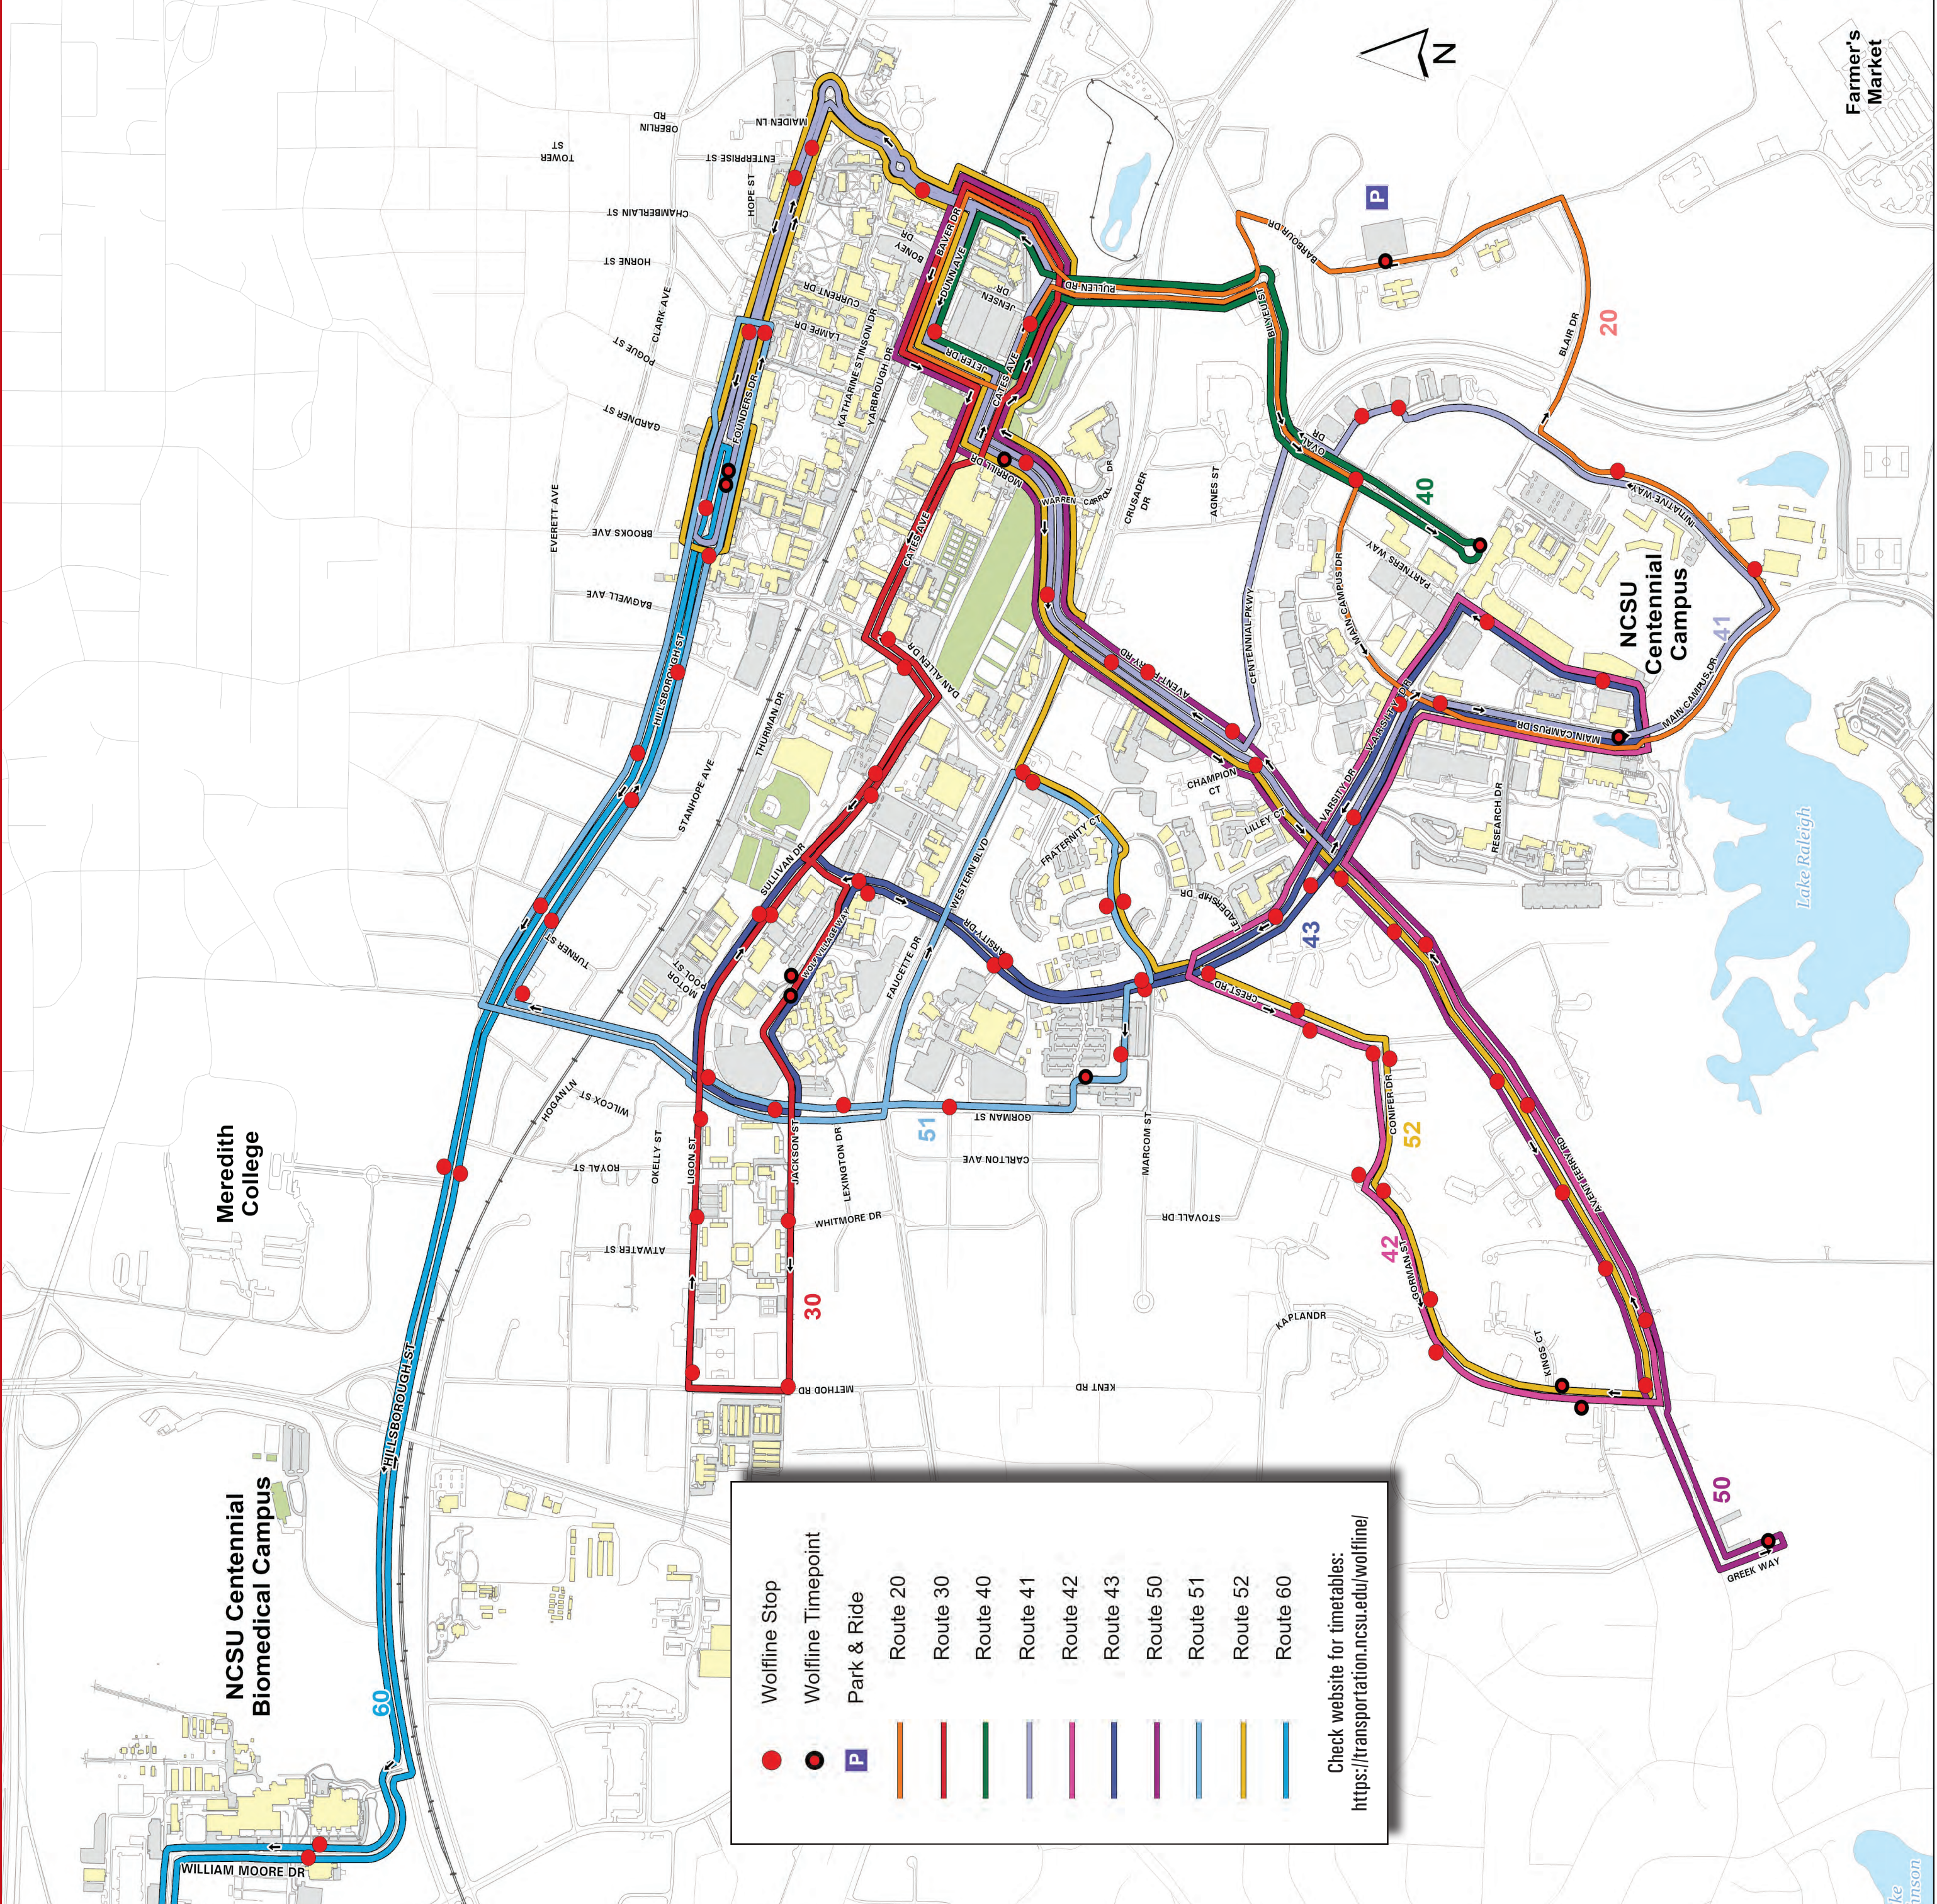

ROUTE 30

7:00 am - 7:45 pm, 11 minute frequency
7:45 pm - 1:00 am, 32 minute frequency
Limited Service 7:00 am - 7:00 pm, 32 minute frequency
8:30 am - 1:00 am, 32 minute frequency (Weekend Only)

ROUTE 40

7:00 am - 7:45 am, 18 minute frequency
7:45 am - 7:45 pm, 6 minute frequency
7:45 pm - 10:00 pm, 18 minute frequency

ROUTE 41

7:00 am - 6:15 pm, 11 minute frequency
6:15 pm - 9:15 pm, 22 minute frequency
9:15 pm - 1:15 am, 44 minute frequency
Limited Service 7:00 am - 7:00 pm, 44 minute frequency
8:30 am - 1:00 am, 44 minute frequency (Weekend Only)

ROUTE 42

7:00 am - 6:00 pm, 11 minute frequency
6:00 pm - 1:00 am, 22 minute frequency

ROUTE 43

7:15 am - 5:45 pm, 13 minute frequency
5:45 pm - 10:00 pm, 27 minute frequency

ROUTE 50

7:00 am - 6:00 pm, 17 minute frequency
6:00 pm - 10:00 pm, 35 minute frequency

ROUTE 51

7:15 am - 6:00 pm, 15 minute frequency
6:00 pm - 10:00 pm, 30 minute frequency

ROUTE 52

7:00 am - 7:00 pm, 19 minute frequency
7:00 pm - 1:00 am, 40 minute frequency
Limited Service 7:00 am - 7:00 pm, 40 minute frequency
8:30 am - 1:00 am, 40 minute frequency (Weekend Only)

ROUTE 60

7:00 am - 6:00 pm, 16 minute frequency
6:00 pm - 10:15 pm, 32 minute frequency
Limited Service 7:00 am - 7:00 pm, 32 minute frequency

Wolfline Stop

Wolfline Timepoint

Park & Ride

Route 20

Route 30

Route 40

Route 41

Route 42

Route 43

Route 50

Route 51

Route 52

Route 60

Check website for timetables:
<https://transportation.ncsu.edu/wolfline/>

Times are estimated, please refer to online Timetables available at <https://transportation.ncsu.edu/wolfline>

WOLFLINE IS OPEN TO THE PUBLIC