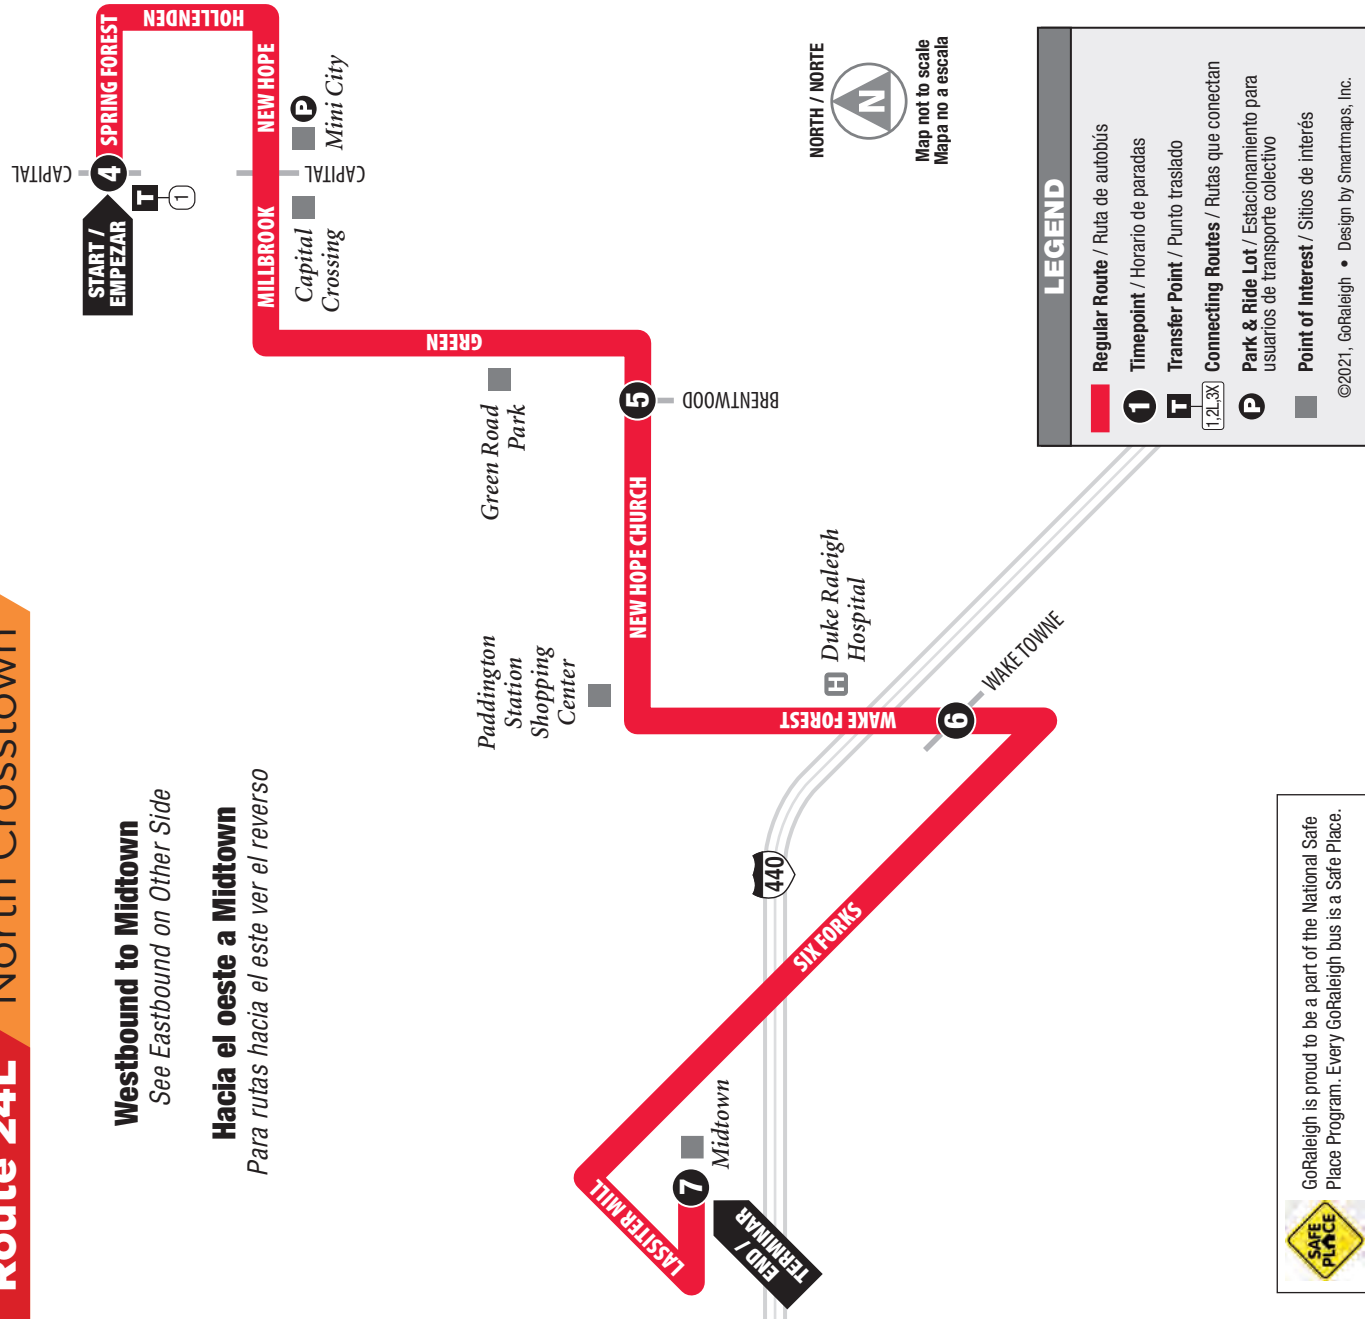

GoRaleigh is proud to be a part of the National Safe Place Program. Every GoRaleigh bus is a Safe Place.

Westbound to Midtown

Hacia al oeste a Midtown

MONDAY-FRIDAY / LUNES-VIERNES

	Capital at Spring Forest	New Hope Church at Brentwood	Wake Forest Towne Dr	Midtown
AM	6:27	6:40	6:48	7:00
	6:57	7:10	7:18	7:30
	7:27	7:40	7:48	8:00
	7:57	8:10	8:18	8:30
	8:27	8:40	8:48	9:00
	8:57	9:10	9:18	9:30
	9:27	9:40	9:48	10:00
	10:27	10:40	10:48	11:00
	11:27	11:40	11:48	12:00
PM	12:27	12:40	12:48	1:00
	1:27	1:40	1:48	2:00
	2:27	2:40	2:48	3:00
	3:27	3:40	3:48	4:00
	4:27	4:40	4:48	5:00
	4:57	5:10	5:18	5:30
	5:27	5:40	5:48	6:00
	5:57	6:10	6:18	6:30
	6:27	6:40	6:48	7:00
	6:57	7:10	7:18	7:30