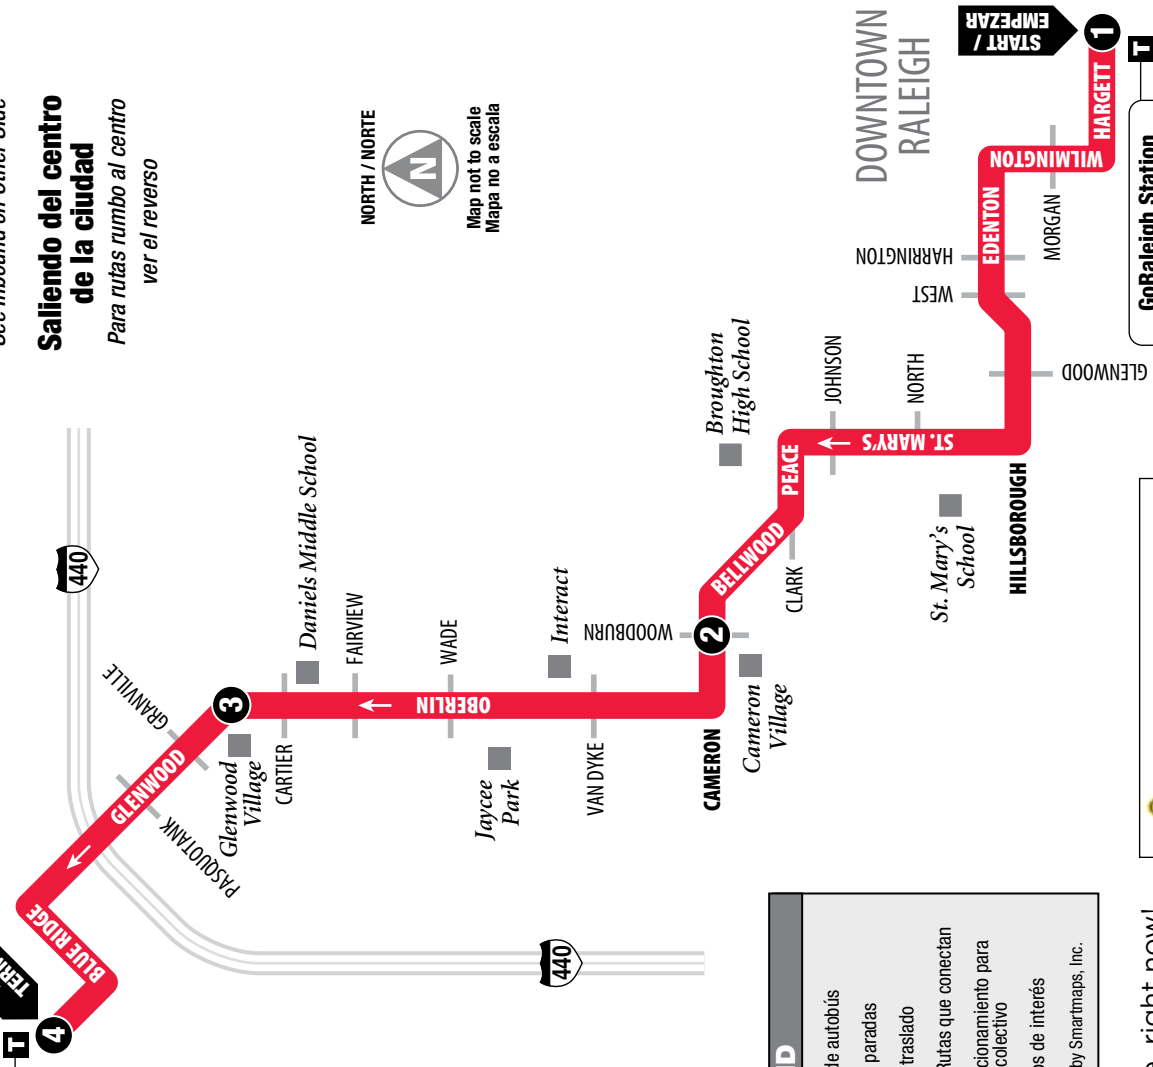

ROUTE 16 Oberlin

Crabtree Valley Mall
Connecting Bus Services
Servicios para hacer conexiones
GoRaleigh Routes:
6, 23L, 26, 27, 36, 70X
See timetable for select trips.
(Ver la tabla de horarios para viajes selectos.)

Outbound from Downtown
See Inbound on Other Side
Saliendo del centro de la ciudad
Para rutas rumbo al centro ver el reverso

LEGEND

- Regular Route / Ruta de autobús
- Timepoint / Horario de paradas
- Transfer Point / Punto traslado
- Connecting Routes / Rutas que conectan
- Park & Ride Lot / Estacionamiento para usuarios de transporte colectivo
- Point of Interest / Sitios de interés

©2019, GoRaleigh • Design by Smartmaps, Inc.

Track your bus live, right now!
Download the free app:
Translocrider.com

Outbound from Downtown

Saliendo del centro de la ciudad

MONDAY-FRIDAY / LUNES-VIERNES

AM	6:15	6:28	6:38	6:51
	6:45	6:58	7:08	7:21
	7:15	7:28	7:38	7:51
	7:45	7:58	8:08	8:21
	8:15	8:28	8:38	8:51
	8:45	8:58	9:08	9:21
	9:15	9:28	9:38	9:51
	10:15	10:28	10:38	10:51
	11:15	11:28	11:38	11:51
PM	12:15	12:28	12:38	12:51
	1:15	1:28	1:38	1:51
	2:15	2:28	2:38	2:51
	3:15	3:28	3:38	3:51
	3:45	3:58	4:08	4:21
	4:15	4:28	4:38	4:51
	4:45	4:58	5:08	5:21
	5:15	5:28	5:38	5:51
	5:45	5:58	6:08	6:21
	6:15	6:28	6:38	6:51
	7:00	7:10	7:17	7:27
	8:00	8:10	8:17	8:27
	9:00	9:10	9:17	9:27
	10:00	10:10	10:17	10:27

WEEKEND & HOLIDAYS / SERVICIOS PARA FINES DE SEMANA Y DIAS FESTIVOS

AM	7:15	7:28	7:38	7:51
	8:15	8:28	8:38	8:51
	9:15	9:28	9:38	9:51
	10:15	10:28	10:38	10:51
	11:15	11:28	11:38	11:51
PM	12:15	12:28	12:38	12:51
	1:15	1:28	1:38	1:51
	2:15	2:28	2:38	2:51
	3:15	3:28	3:38	3:51
	4:15	4:28	4:38	4:51
	5:15	5:28	5:38	5:51
	6:15	6:28	6:38	6:51
	7:00	7:10	7:17	7:27
	8:00	8:10	8:17	8:27
	9:00	9:10	9:17	9:27
	10:00	10:10	10:17	10:27

INSTRUCTIONS / INSTRUCCIONES

The bus stops here at listed times. Numbers on the map represent major stops; other stops are also available. (El bus hace paradas aquí de acuerdo al horario señalado. Los números en el mapa representan las paradas principales; hay otras paradas disponibles también.)

The bus travels here sometimes. See timetable beside the map for trips that travel this route variation. (El bus para por aquí algunas veces. Referirse a la tabla de horarios al lado del mapa para encontrar los viajes de esta ruta.)

The transfer point shows where routes intersect and transfers to other routes may be available. (El punto de traslado muestra dónde se intersectan las rutas y las transferencias disponibles a otras rutas.)

The bus stops at each of the times listed below the symbol. (El bus hace paradas a las horas señaladas debajo del símbolo.)

The timetable shows WHEN the bus stops. Shaded times indicate when a radial and local route meet. Transfers are timed so waiting is minimal. (La tabla de horarios muestra CUANDO el bus hace la paradas. Las horas en sombreadas indican cuando una ruta radial y local se intersectan. Las transferencias son cronometradas de manera que el tiempo de espera es mínimo.)

FARES / TARIFAS

Fare Type	Full Fare	Reduced Fare¹
One-Way Fare	.....$1.25	.....$0.60
Local Day Pass	.....$2.50	.....$1.25
7-Day Pass	.....$12.00	.....$6.00
31-Day Pass	.....$45.00	.....$22.50
Seniors Age 65 or Older & Children Age 12 or Younger	.....Free²	.....Free²
Stored Value Card (Card has $25.00 Value)	.....$20.00	.....$20.00

Other GoPass and regional options are available.

No Transfers Issued