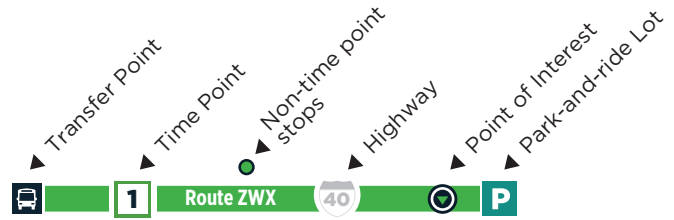

Effective: 8/2022

**W.E. HUNT
RECREATION
CENTER**

ROUTE 305

**WENDELL
COMMUNITY
CENTER**

ROUTE ZWX

Route ZWX

LEGEND

NO SMOKING IS ALLOWED ON GOTRIANGLE VEHICLES