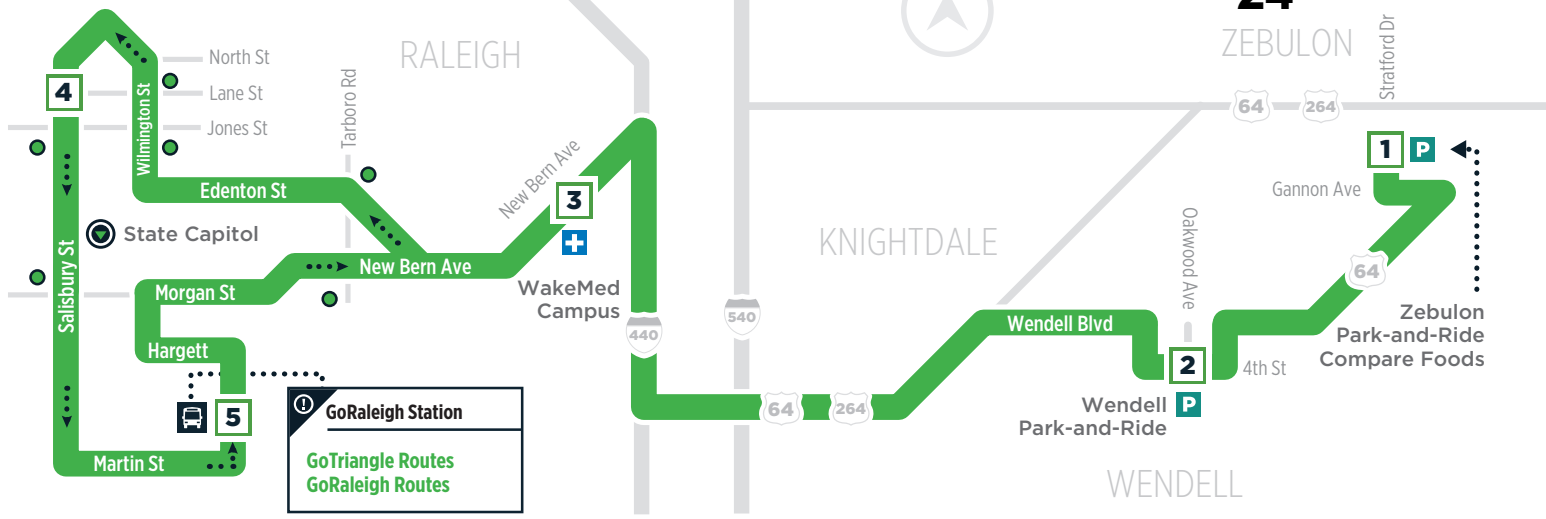

Route ZWX

LEGEND

NO SMOKING IS ALLOWED ON GOTRIANGLE VEHICLES

Smoking and/or the use of vapor products, including e-cigarettes, is not permitted on GoTriangle vehicles, at bus stops and city-owned sidewalks within Orange, Durham and Wake County.

ZWX

MONDAY - FRIDAY SERVICE

ZEBULON TO WENDELL TO RALEIGH

1	2	3	4	5
Zebulon Park-and-Ride (Compare Foods) #1888	Wendell Park-and-Ride #1890	New Bern Ave. at WakeMed (across) #9923	Salisbury St. at Lane St. #8059	Blount St. at GoRaleigh Station #8909
6:00 AM	6:10 AM	6:32 AM	6:42 AM	6:50 AM
7:00 AM	7:10 AM	7:32 AM	7:42 AM	7:50 AM
8:00 AM	8:10 AM	8:32 AM	8:42 AM	8:50 AM
-	-	-	-	-
5:05 PM	5:15 PM	5:40 PM	-	5:55 PM

RALEIGH TO WENDELL TO ZEBULON

5	4	3	2	1
Blount St. at GoRaleigh Station #8909	Salisbury St. at Lane St. #8059	New Bern Ave. at WakeMed #1891	Wendell Park-and-Ride #1889	Zebulon Park-and-Ride (Compare Foods) #1888
7:00 AM	-	7:10 AM	7:33 AM	7:50 AM
-	-	-	-	-
4:10 PM	4:15 PM	4:25 PM	4:48 PM	5:00 PM
5:10 PM	5:15 PM	5:25 PM	5:48 PM	6:00 PM
6:10 PM	6:15 PM	6:25 PM	6:48 PM	7:00 PM