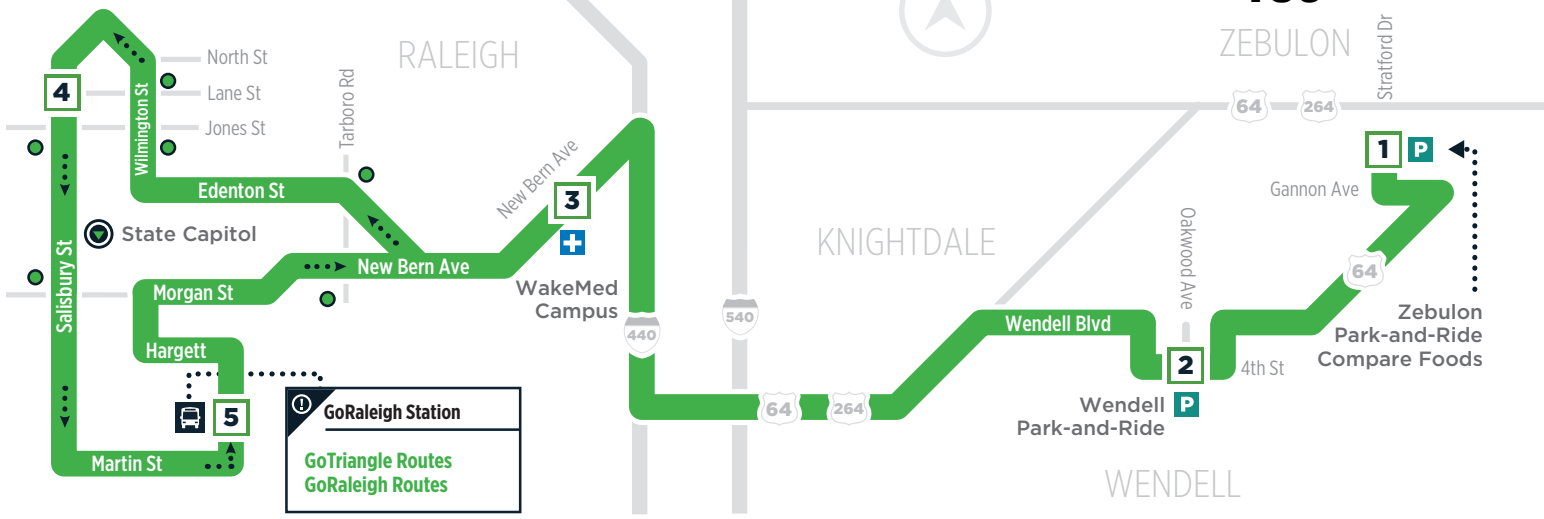

Effective: 8/2022

**W.E. HUNT
RECREATION
CENTER**

ROUTE 305

**WENDELL
COMMUNITY
CENTER**

ROUTE ZWX

Route ZWX

LEGEND

NO SMOKING IS ALLOWED ON GOTRIANGLE VEHICLES