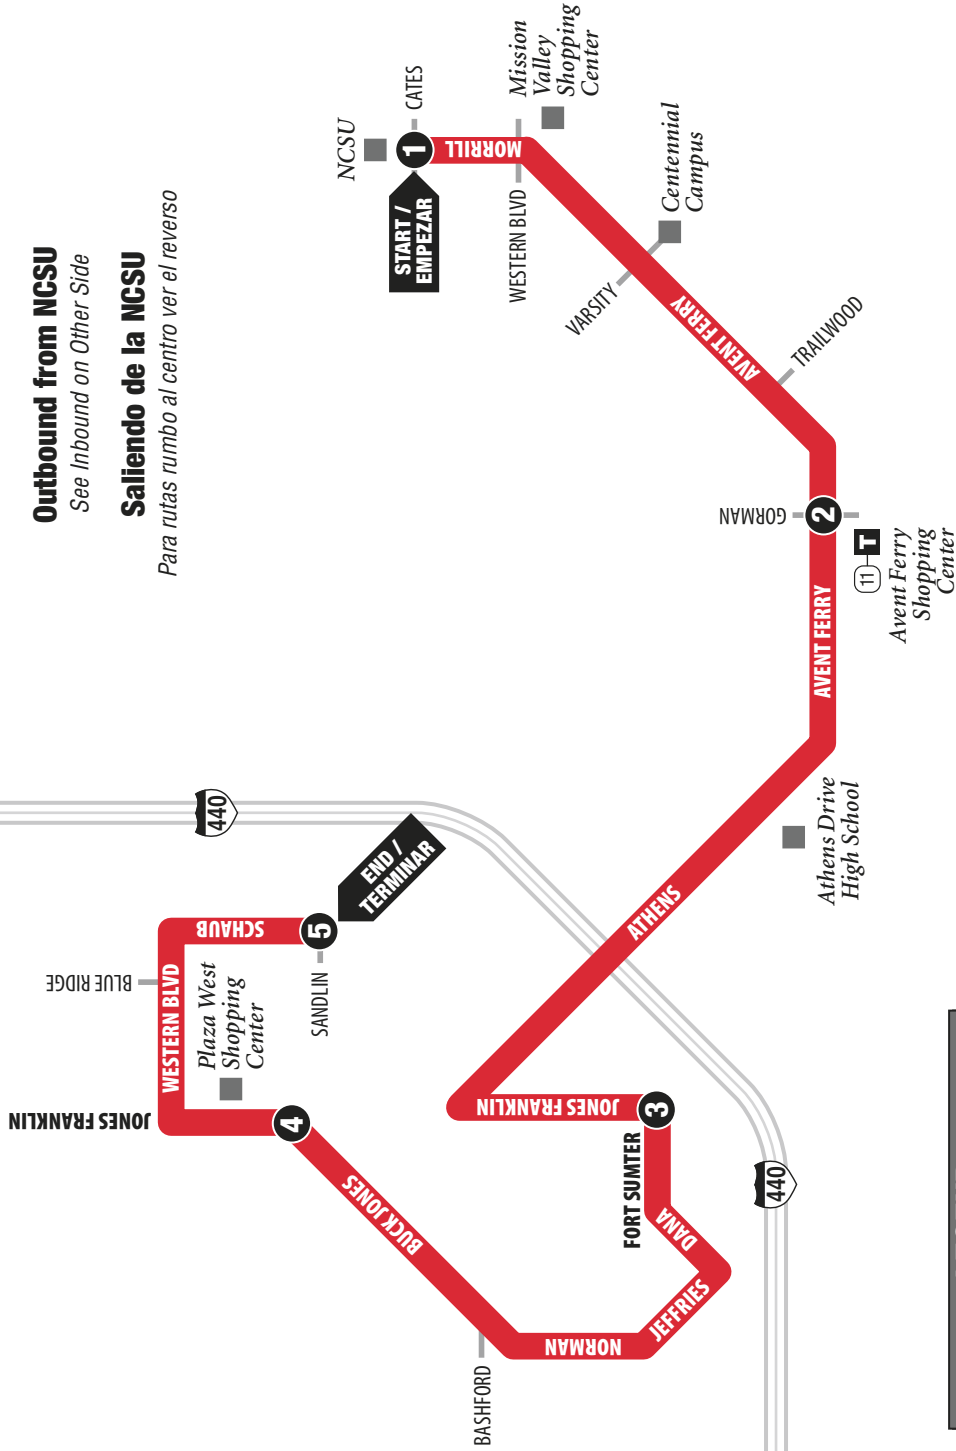

ROUTE 11L Buck Jones

Outbound from NCSU
See Inbound on Other Side

Saliendo de la NCSU
Para rutas rumbo al centro ver el reverso

LEGEND

- Regular Route / Ruta de autob s
- Timepoint / Horario de paradas
- Transfer Point / Punto traslado
- Connecting Routes / Rutas que conectan usuarios de transporte colectivo
- Park & Ride Lot / Estacionamiento para usuarios de transporte colectivo
- Point of Interest / Sitios de inter s

©2021, GoRaleigh • Design by Smartmaps, Inc.

NORTH / NORTE

Map not to scale
Mapa no a escala

SAFE PLACE

GoRaleigh is proud to be a part of the National Safe Place Program. Every GoRaleigh bus is a Safe Place.

Outbound from NCSU Saliendo de la NCSU

MONDAY-FRIDAY / LUNES-VIERNES

	1 NCSU Morrill at Cates	2 Avent Ferry at Gorman	3 Franklin at Ft. Sumter	4 Jones Franklin	5 Schaub at Sandlin
AM	6:19 7:19	6:25 7:25	6:38 7:38	6:43 7:43	6:53 7:53
	8:19 9:19	8:25 9:25	8:38 9:38	8:43 9:43	8:53 9:53
	10:19 11:19	10:25 11:25	10:38 11:38	10:43 11:43	10:53 11:53
PM	12:19 1:19	12:25 1:25	12:38 1:38	12:43 1:43	12:53 1:53
	2:19 3:19	2:25 3:25	2:38 3:38	2:43 3:43	2:53 3:53
	4:19 5:19	4:25 5:25	4:38 5:38	4:43 5:43	4:53 5:53
	6:19 7:13	6:25 7:20	6:38 7:33	6:43 7:40	6:51 7:49
	8:13 9:13	8:20 9:20	8:33 9:33	8:40 9:40	8:49 9:49
	10:13	10:20	10:33	10:40	10:49

WEEKEND & HOLIDAYS / SERVICIOS PARA FINES DE SEMANA Y DIAS FESTIVOS

AM	7:19	7:25	7:38	7:43	7:53
	8:19	8:25	8:38	8:43	8:53
	9:19	9:25	9:38	9:43	9:53
	10:19	10:25	10:38	10:43	10:53
	11:19	11:25	11:38	11:43	11:53
PM	12:19	12:25	12:38	12:43	12:53
	1:19	1:25	1:38	1:43	1:53
	2:19	2:25	2:38	2:43	2:53
	3:19	3:25	3:38	3:43	3:53
	4:19	4:25	4:38	4:43	4:53
	5:19	5:25	5:38	5:43	5:53
	6:19	6:25	6:38	6:43	6:51
	7:13	7:20	7:33	7:40	7:49
	8:13	8:20	8:33	8:40	8:49
	9:13	9:20	9:33	9:40	9:49
	10:13	10:20	10:33	10:40	10:49

Shaded times indicate when Route 11L Avent Ferry and Route 11L Buck Jones connect at the transfer point located at Gorman and Avent Ferry.

(Los espacios de tiempo sombreados indican cuando la Ruta 11L Avent Ferry y la Ruta 11L Buck Jones se conectan en el punto de transferencia localizado en el Gorman y Avent Ferry.)

INSTRUCTIONS / INSTRUCCIONES

The bus stops here at listed times. Numbers on the map represent major stops; other stops are also available. (El bus hace paradas aqu  de acuerdo al horario senalado. Los n meros en el mapa representan las paradas principales; hay otras paradas disponibles tambi n.)

The bus travels here sometimes. See timetable beside the map for trips that travel this route variation. (El bus para por aqu  algunas veces. Referirse a la tabla de horarios al lado del mapa para encontrar los viajes de esta ruta.)

The transfer point shows where routes intersect and transfers to other routes may be available. (El punto de traslado muestra d nde se intersectan las rutas y las transferencias disponibles a otras rutas.)

The bus stops at each of the times listed below the symbol. (El bus hace paradas a las horas senaladas debajo del s mbolo.)