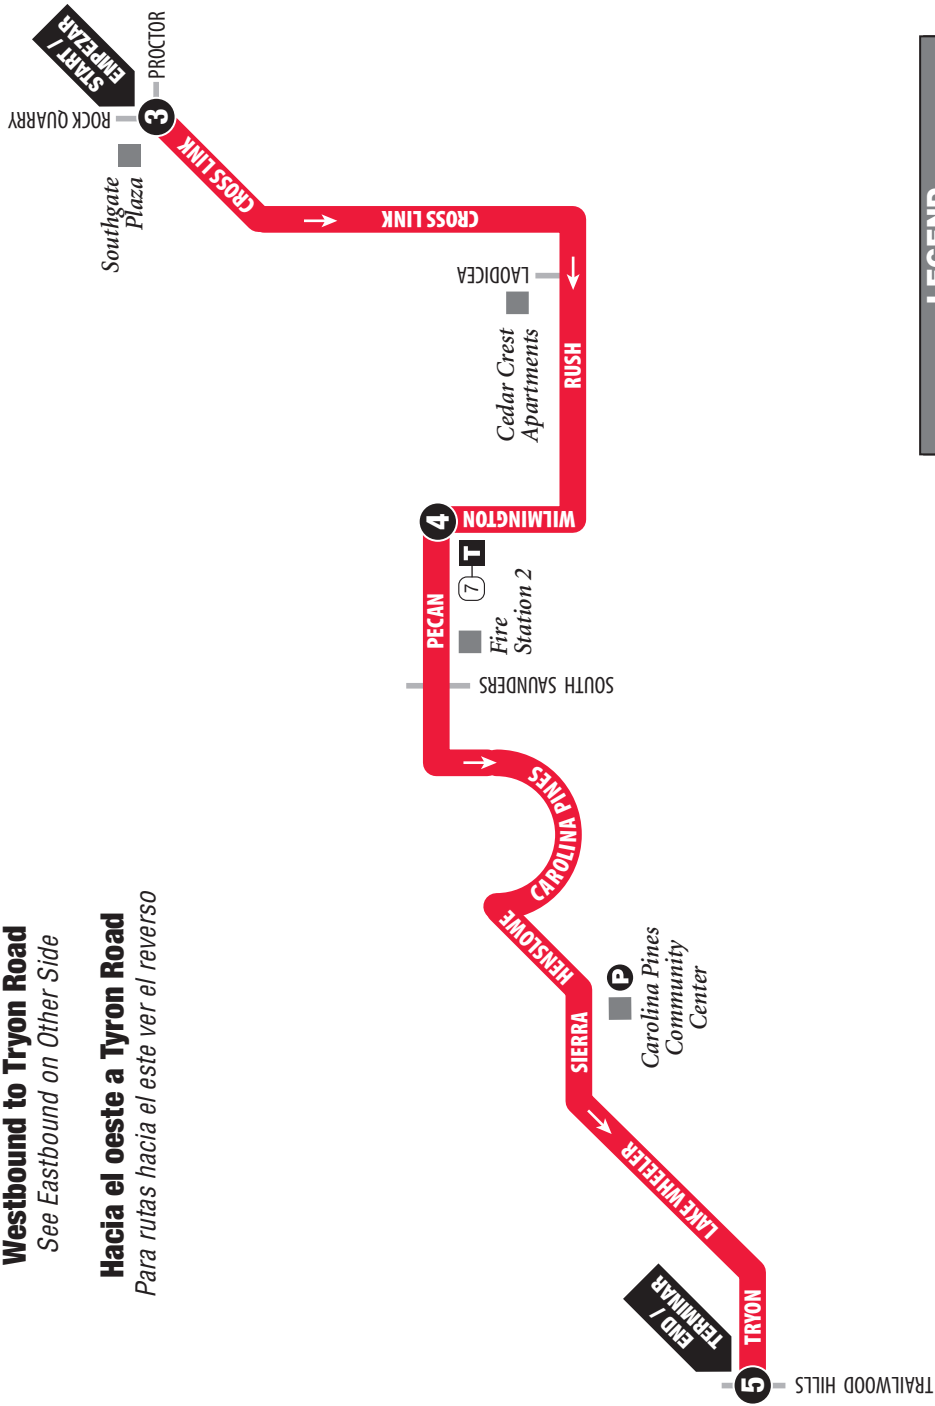

ROUTE 7L Carolina Pines

Westbound to Tryon Road
See Eastbound on Other Side

Hacia el oeste a Tryon Road
Para rutas hacia el este ver el reverso

LEGEND

- Regular Route / Ruta de autobús
- **1** Timepoint / Horario de paradas
- **T** Transfer Point / Punto traslado
- **1,2,3X** Connecting Routes / Rutas que conectan
- **P** Park & Ride Lot / Estacionamiento para usuarios de transporte colectivo
- Point of Interest / Sitios de interés

©2019, GoRaleigh • Design by Smartmaps, Inc.

Map not to scale
Mapa no a escala

Westbound to Tryon Road

Hacia el oeste a Tryon Road

MONDAY-FRIDAY / LUNES-VIERNES

	3 Southgate Plaza	4 Wilmington at Pecan	5 Tryon at Trailwood Hills
AM			
	6:18	6:30	6:45
	6:48	7:00	7:15
	7:18	7:30	7:45
	7:48	8:00	8:15
	8:18	8:30	8:45
	8:48	9:00	9:15
	9:18	9:30	9:45
	9:48	10:00	10:15
	10:18	10:30	10:45
	11:18	11:30	11:45
PM			
	12:18	12:30	12:45
	1:18	1:30	1:45
	2:18	2:30	2:45
	3:18	3:30	3:45
	3:48	4:00	4:15
	4:18	4:30	4:45
	4:48	5:00	5:15
	5:18	5:30	5:45
	5:48	6:00	6:15
	6:18	6:30	6:45
	6:48	7:00	7:15
	7:33	7:45	8:00
	8:33	8:45	9:00
	9:33	9:45	10:00
	10:33	10:45	11:00

WEEKEND & HOLIDAYS / SERVICIOS PARA FINES DE SEMANA Y DIAS FESTIVOS

	3 Southgate Plaza	4 Wilmington at Pecan	5 Tryon at Trailwood Hills
AM			
	7:18	7:30	7:45
	8:18	8:30	8:45
	9:18	9:30	9:45
	10:18	10:30	10:45
PM			
	12:18	12:30	12:45
	1:18	1:30	1:45
	2:18	2:30	2:45
	3:18	3:30	3:45
	4:18	4:30	4:45
	5:18	5:30	5:45
	6:18	6:30	6:45
	7:33	7:45	8:00
	8:33	8:45	9:00

Shaded times indicate when the Route 7L Carolina Pines and Route 7 South Saunders connect at the transfer point located at Pecan and Wilmington.

(Los espacios de tiempo sombreados indican cuando la Ruta 7L Carolina Pines y la Ruta 7 South Saunders se conectan en el punto de transferencia localizado en del Pecan and Wilmington.)

Scan here for trip planning and real time bus tracking options:

ROUTE 7L DAILY SERVICE

Carolina Pines

SERVING:

- Trailwood Hills
- Carolina Pines Community Center - Park & Ride
- Southgate Plaza
- Southeast Raleigh High School

Raleigh

919-485-RIDE (7433)
www.raleighnc.gov/transit
www.goraleigh.org

Effective: 8/2019