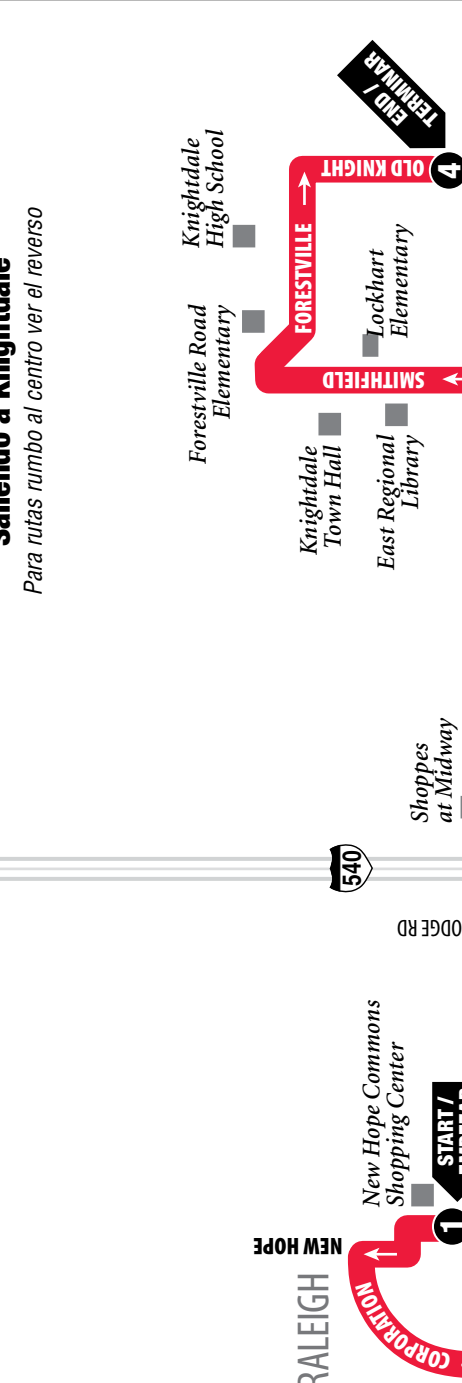

Saliendo a Knightdale

Para rutas rumbo al centro ver el reverso

FARES / TARIFAS

Fare Type	Full Fare	Reduced Fare¹
One-Way Fare	.....$1.25	.....$0.60
Local Day Pass	.....$2.50	.....$1.25
7-Day Pass	.....$12.00	.....$6.00
31-Day Pass	.....$40.00	.....$20.00
Seniors Age 65 or Older & Children Age 12 or Younger	.....Free²	.....Free²
Stored Value Card (Card has $25.00 Value)	.....$20.00	.....$20.00

Other GoPass and regional options are available.
No Transfers Issued

1 Persons with Disabilities, Medicare Card Holders and Teens 13-18:
When paying a Reduced Fare a GoRaleigh ID must be shown. Teens 13-18 must show a current School ID or GoRaleigh ID. A Medicare Card and a valid ID may be used to secure a GoRaleigh ID.
2 Passengers 65 or Older, Children 12 or Younger:
When paying a Seniors 65+ Free Fare a GoRaleigh ID must be shown. Children under 12 & over 60" tall must present a GoRaleigh ID.
To Obtain a GoRaleigh ID: Call 919-996-3489 or visit the Information Booth at GoRaleigh Station during business hours.

Lost & Found 919-996-3869

LEGEND

- **Regular Route**
  Ruta de Autobús
- **Timepoint**
  Horario de paradas
- **Transfer Point**
  Punto Traslado
- **Connecting Routes**
  Rutas que conectan
- **Park & Ride Lot**
  Estacionamiento para usuarios de transporte colectivo
- **Point of Interest**
  Sitios de Interés

©2019, GoRaleigh
Design by Smartmaps, Inc.

NORTH / NORTE
Map not to scale
Mapa no a escala