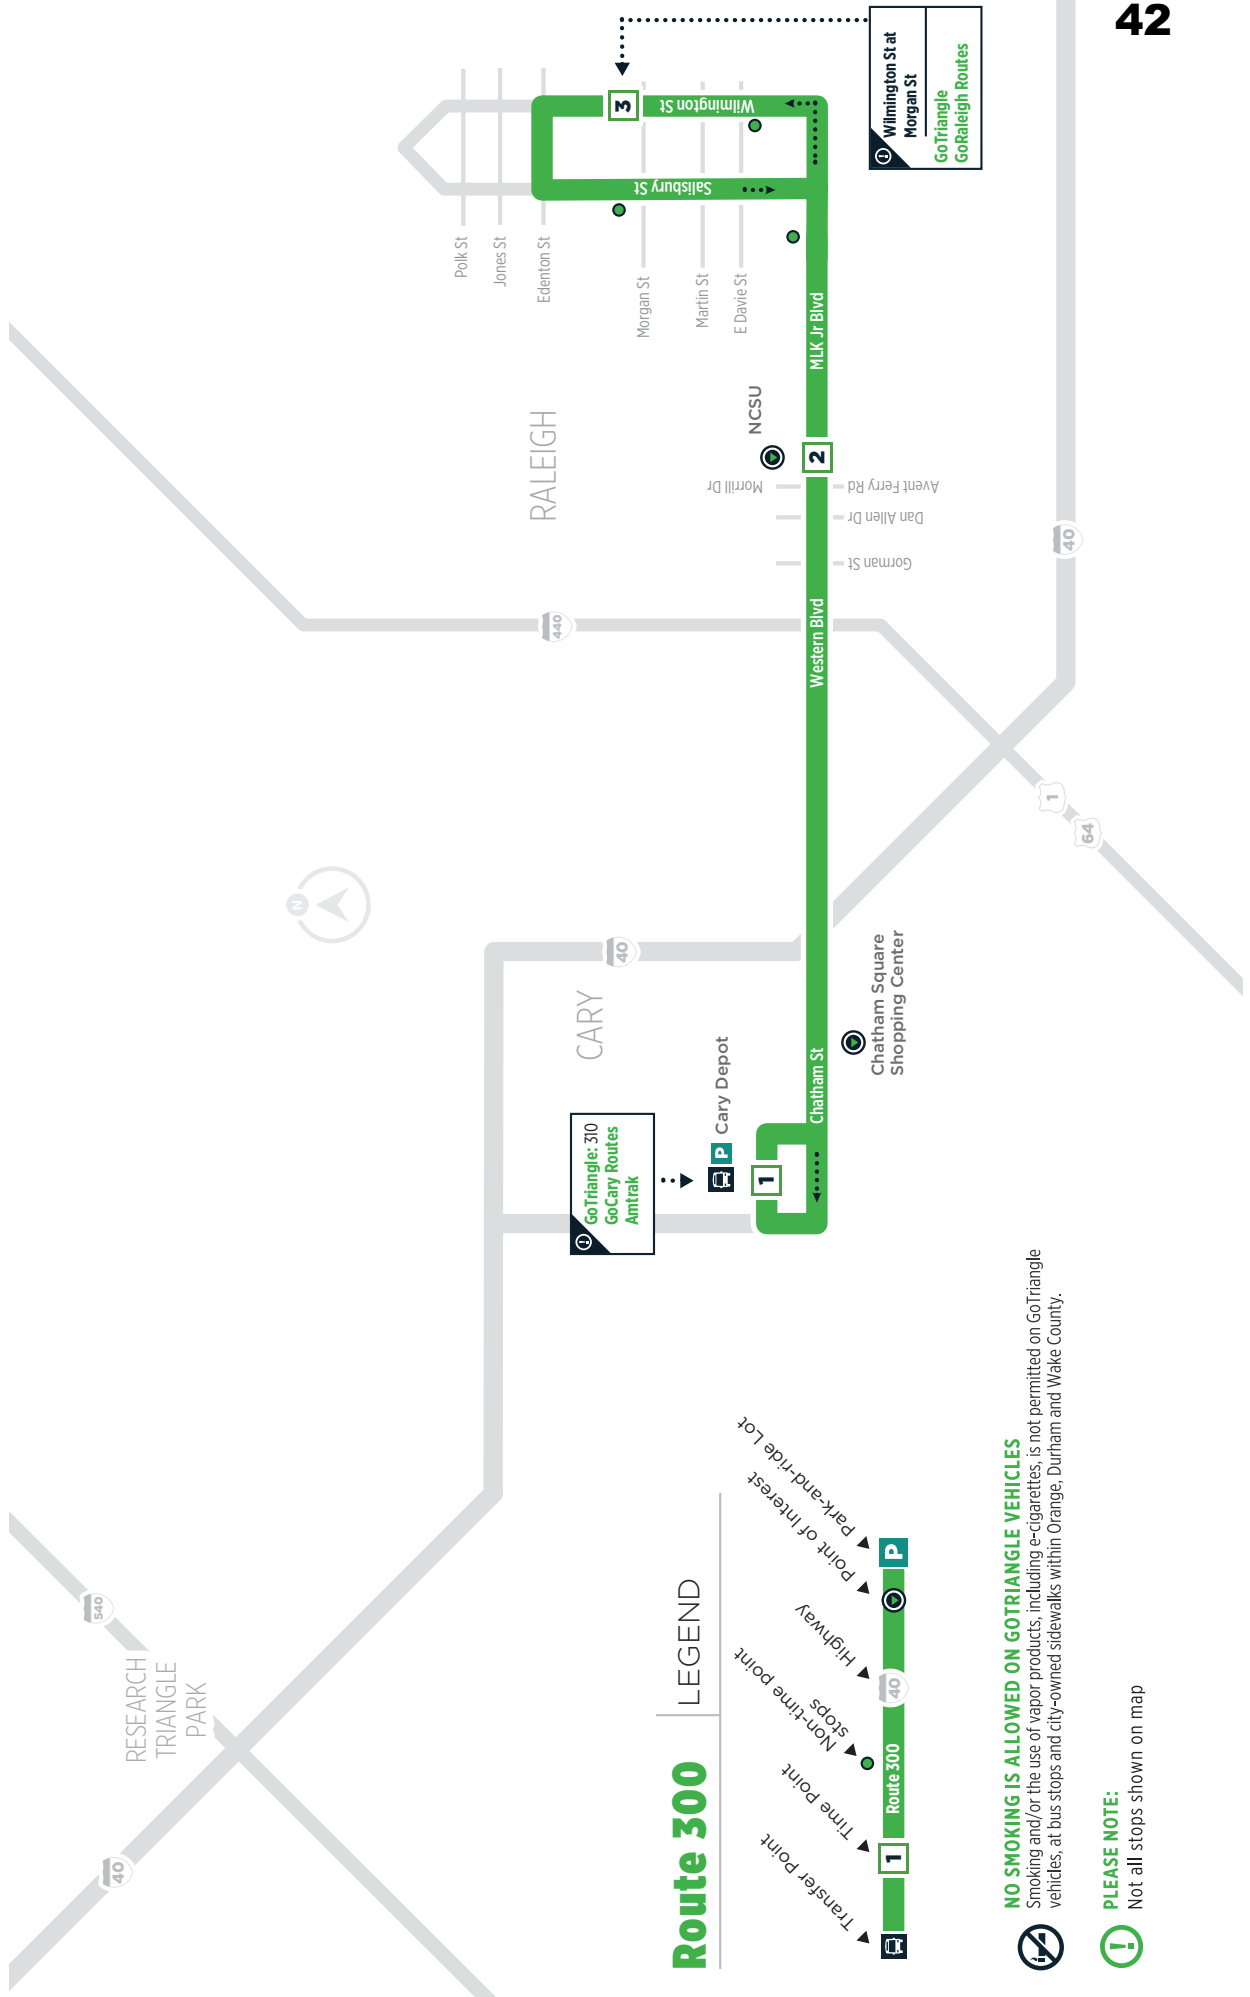

ACADEMY ST

Schedule and route information subject to change.
La información de rutas y horarios está sujeta a cambios.

ROUTE 300

MARCH 2024

NO SMOKING IS ALLOWED ON GOTRIANGLE VEHICLES
Smoking and/or the use of vapor products, including e-cigarettes, is not permitted on GoTriangle vehicles, at bus stops and city-owned sidewalks within Orange, Durham and Wake County.