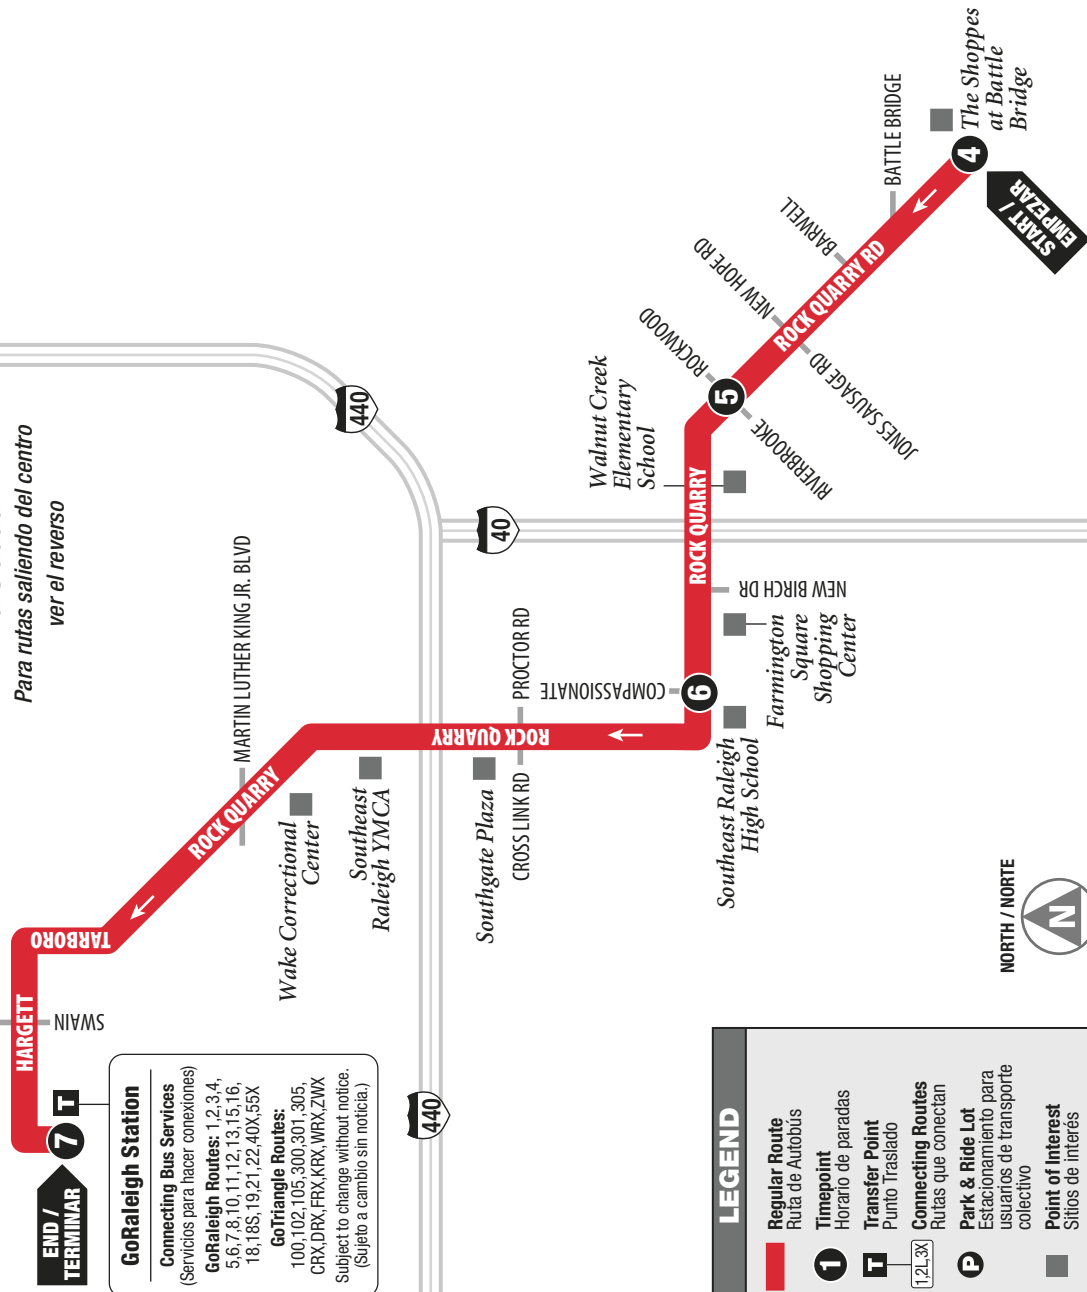

ROUTE 17

Inbound to Downtown

Hacia el centro de la ciudad

Inbound to Downtown
See Outbound on Other Side

Hacia el centro de la ciudad
Para rutas saliendo del centro ver el reverso

DOWNTOWN RALEIGH

END / TERMINAR 7

GoRaleigh Station

Connecting Bus Services
(Servicios para hacer conexiones)

GoRaleigh Routes: 1, 2, 3, 4,
5, 6, 7, 8, 10, 11, 12, 13, 15, 16,
18, 18S, 19, 21, 22, 40X, 55X

GoTriangle Routes:

100, 102, 105, 300, 301, 305,
CRX, DRX, FRX, KRX, WFX, ZWX
Subject to change without notice.
(Sujeto a cambio sin noticia.)

LEGEND	
	Regular Route Ruta de Autobus
	Timepoint Horario de paradas
	Transfer Point Punto Traslado
	Connecting Routes Rutas que conectan
	Park & Ride Lot Estacionamiento para usuarios de transporte colectivo
	Point of Interest Sitios de interes

©2021, GoRaleigh
Design by Smartmaps, Inc.

Map not to scale
Mapa no a escala

	4 The Shoppes at Battle Bridge	5 Rock Quarry at Rockwood	6 Rock Quarry at Compassionate Dr	7 GoRaleigh Station
AM	6:58	7:04	7:11	7:25
	7:58	8:04	8:11	8:25
	8:58	9:04	9:11	9:25
	9:58	10:04	10:11	10:25
	10:58	11:04	11:11	11:25
	11:58	12:04	12:11	12:25
PM	12:58	1:04	1:11	1:25
	1:58	2:04	2:11	2:25
	2:58	3:04	3:11	3:25
	3:58	4:04	4:11	4:25
	4:58	5:04	5:11	5:25
	5:58	6:04	6:11	6:25
	6:58	7:04	7:11	7:25
	7:58	8:04	8:11	8:25
	8:58	9:04	9:11	9:25
	9:58	10:04	10:11	10:25

Track your bus live, right now!
Download the free app:

Translocrider.com

Rock Quarry

SERVING:

- Wake Correctional Center
- Southeast Raleigh High School
- Southgate Plaza
- Walnut Creek Elementary School
- Farmington Square Shopping Center
- The Shoppes at Battle Bridge

Raleigh

919-485-RIDE (7433)
www.goraleigh.org

Effective: 1.3.21 **113**