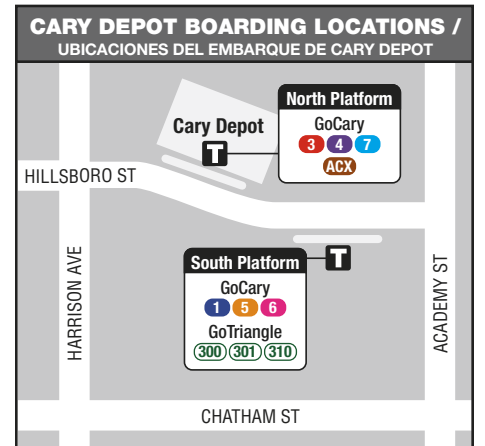

MONDAY-SATURDAY / DE LUNES A SABADO

OUTBOUND TO HARRISON OAKS / SALIDA A HARRISON OAKS

	1 Cary Depot	2 Harrison at Maynard	3 Harrison Oaks
AM	6:00	6:05	6:13
	6:30	6:35	6:43
	7:00	7:05	7:13
	7:30	7:35	7:43
	8:00	8:05	8:13
	8:30	8:35	8:43
	9:00	9:05	9:13
	9:30	9:35	9:43
	10:00	10:05	10:13
	10:30	10:35	10:43
	11:00	11:05	11:13
	11:30	11:35	11:43
PM	12:00	12:05	12:13
	12:30	12:35	12:43
	1:00	1:05	1:13
	1:30	1:35	1:43
	2:00	2:05	2:13
	2:30	2:35	2:43
	3:00	3:05	3:13
	3:30	3:35	3:43
	4:00	4:05	4:13
	4:30	4:35	4:43
	5:00	5:05	5:13
	5:30	5:35	5:43
6:00	6:05	6:13	
6:30	6:35	6:43	
7:00	7:05	7:13	
7:30	7:35	7:43	
8:30	8:35	8:43	
9:30	9:35	9:43	

INBOUND TO DEPOT / LLEGADA A DEPOT

	3 Harrison Oaks	2 Harrison at Maynard	1 Cary Depot
AM	6:13	6:19	6:22
	6:43	6:49	6:52
	7:13	7:19	7:22
	7:43	7:49	7:52
	8:13	8:19	8:22
	8:43	8:49	8:52
	9:13	9:19	9:22
	9:43	9:49	9:52
	10:13	10:19	10:22
	10:43	10:49	10:52
	11:13	11:19	11:22
	11:43	11:49	11:52
PM	12:13	12:19	12:22
	12:43	12:49	12:52
	1:13	1:19	1:22
	1:43	1:49	1:52
	2:13	2:19	2:22
	2:43	2:49	2:52
	3:13	3:19	3:22
	3:43	3:49	3:52
	4:13	4:19	4:22
	4:43	4:49	4:52
	5:13	5:19	5:22
	5:43	5:49	5:52
6:13	6:19	6:22	
6:43	6:49	6:52	
7:13	7:19	7:22	
7:43	7:49	7:52	
8:43	8:49	8:52	
9:43	9:49	9:52	

SUNDAY / DOMINGO

	1 Cary Depot	2 Harrison at Maynard	3 Harrison Oaks
AM	7:30	7:35	7:43
	8:30	8:35	8:43
	9:30	9:35	9:43
	10:30	10:35	10:43
	11:30	11:35	11:43
	12:30	12:35	12:43
PM	1:30	1:35	1:43
	2:30	2:35	2:43
	3:30	3:35	3:43
	4:30	4:35	4:43
	5:30	5:35	5:43
	6:30	6:35	6:43
7:30	7:35	7:43	
8:30	8:35	8:43	

PM times are in **bold**. / Las horas de la tarde están en **negrilla**.

Schedule and route information subject to change. / La información de rutas y horarios está sujeta a cambios.