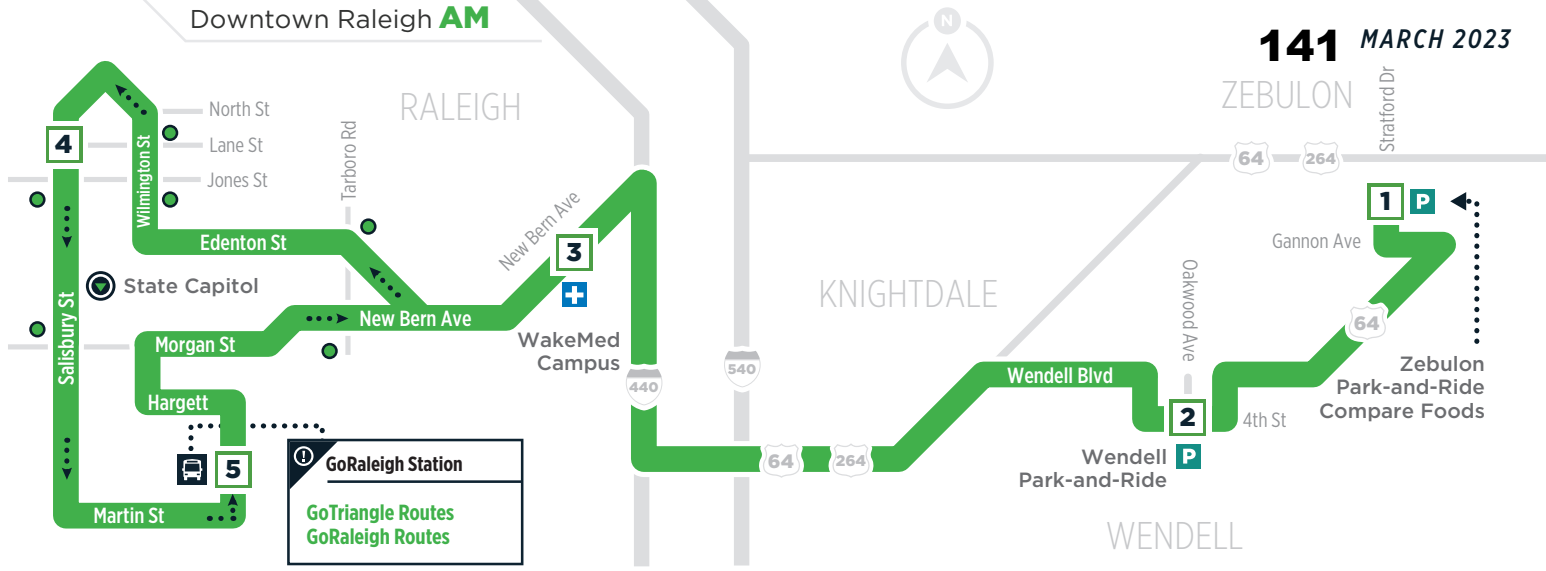

NOTE: Refer to the above for continued routing