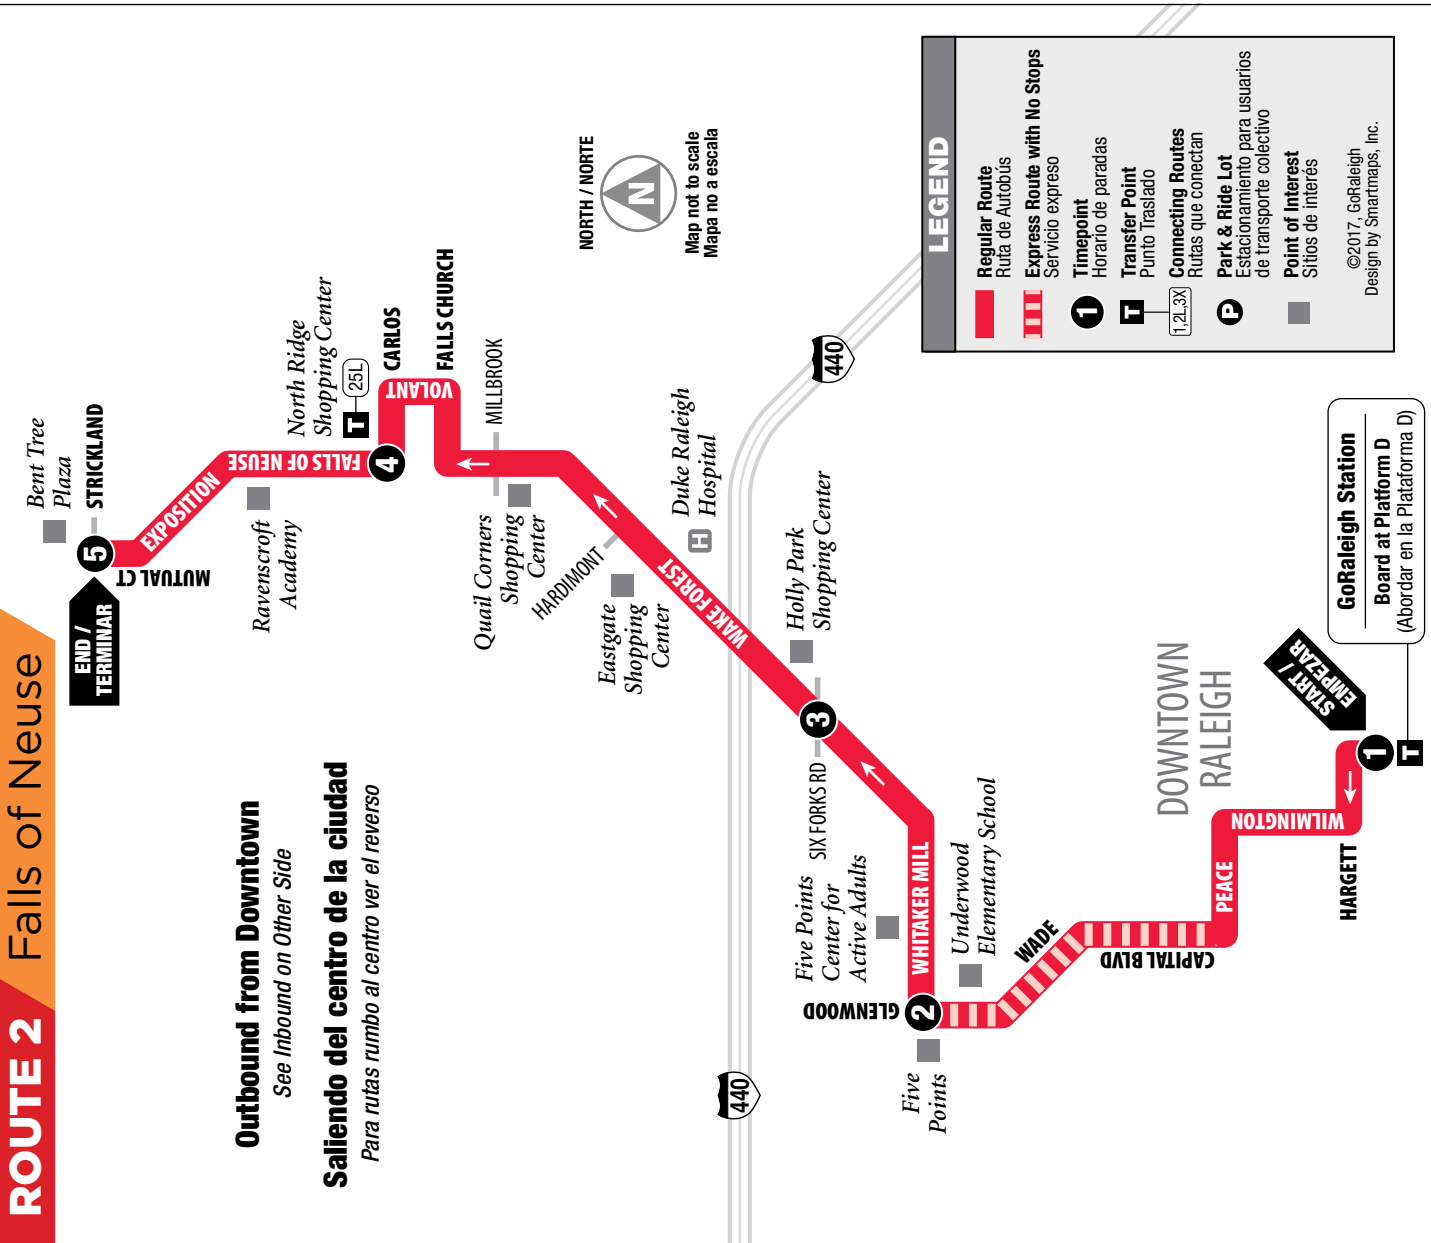

ROUTE 2 Falls of Neuse

Outbound from Downtown
See Inbound on Other Side

Saliendo del centro de la ciudad
Para rutas rumbo al centro ver el reverso

Outbound from Downtown

MONDAY-FRIDAY / LUNES-VIERNES

	1 GoRaleigh Station	2 Five Points	3 Wake Forest at Holly Park Shopping Center	4 Falls of Neuse	5 Mutual Ct at Strickland
AM	5:00	5:07	5:16	5:35	5:42
	5:30	5:37	5:46	6:05	6:12
	6:00	6:07	6:16	6:35	6:42
	6:30	6:37	6:46	7:05	7:12
	7:00	7:07	7:16	7:35	7:42
	7:30	7:37	7:46	8:05	8:12
	8:00	8:07	8:16	8:35	8:42
	8:30	8:37	8:46	9:05	9:12
	9:00	9:07	9:16	9:35	9:42
	9:30	9:37	9:46	10:05	10:12
	10:00	10:07	10:16	10:35	10:42
	10:30	10:37	10:46	11:05	11:12
	11:00	11:07	11:16	11:35	11:42
	11:30	11:37	11:46	12:05	12:12
PM	12:00	12:07	12:16	12:35	12:42
	12:30	12:37	12:46	1:05	1:12
	1:00	1:07	1:16	1:35	1:42
	1:30	1:37	1:46	2:05	2:12
	2:00	2:07	2:16	2:35	2:42
	2:30	2:37	2:46	3:05	3:12
	3:00	3:07	3:16	3:35	3:42
	3:30	3:37	3:46	4:05	4:12
	4:00	4:07	4:16	4:35	4:42
	4:30	4:37	4:46	5:05	5:12
	5:00	5:07	5:16	5:35	5:42
	5:30	5:37	5:46	6:05	6:12
	6:00	6:07	6:16	6:35	6:42
	6:30	6:37	6:46	7:05	7:12
	7:00	7:07	7:16	7:35	7:42
	8:00	8:07	8:16	8:35	8:42
	9:00	9:07	9:16	9:35	9:42
	10:00	10:07	10:16	10:35	10:42

WEEKEND & HOLIDAYS / SERVICIOS PARA FINES DE SEMANA Y DIAS FESTIVOS

	1 GoRaleigh Station	2 Five Points	3 Wake Forest at Holly Park Shopping Center	4 Falls of Neuse	5 Mutual Ct at Strickland
AM	5:30	5:37	5:46	6:05	6:12
	6:30	6:37	6:46	7:05	7:12
	7:30	7:37	7:46	8:05	8:12
	8:30	8:37	8:46	9:05	9:12
	9:30	9:37	9:46	10:05	10:12
	10:30	10:37	10:46	11:05	11:12
	11:30	11:37	11:46	12:05	12:12
PM	12:30	12:37	12:46	1:05	1:12
	1:30	1:37	1:46	2:05	2:12
	2:30	2:37	2:46	3:05	3:12
	3:30	3:37	3:46	4:05	4:12
	4:30	4:37	4:46	5:05	5:12
	5:30	5:37	5:46	6:05	6:12
	6:30	6:37	6:46	7:05	7:12
	7:00	7:07	7:17	8:29	—
	8:00	8:07	8:17	9:29	—
	9:00	9:07	9:17	10:29	—
	10:00	10:07	10:17	—	—

INSTRUCTIONS / INSTRUCCIONES

The bus stops here at listed times. Numbers on the map represent major stops; other stops are also available. (El bus hace paradas aquí de acuerdo al horario señalado. Los números en el mapa representan las paradas principales; hay otras paradas disponibles también.)

The bus travels here sometimes. See timetable beside the map for trips that travel this route variation. (El bus para por aquí algunas veces. Referirse a la tabla de horarios al lado del mapa para encontrar los viajes de esta ruta.)

The transfer point shows where routes intersect and transfers to other routes may be available. (El punto de traslado muestra dónde se intersectan las rutas y las transferencias disponibles a otras rutas.)

The bus stops at each of the times listed below the symbol. (El bus hace paradas a las horas señaladas debajo del símbolo.)

The timetable shows WHEN the bus stops. Shaded times indicate when a radial and local route meet. Transfers are timed so waiting is minimal. (La tabla de horarios muestra CUANDO el bus hace la paradas. Las horas en sombreadas indican cuando una ruta radial y local se intersectan. Las transferencias son cronometradas de manera que el tiempo de espera es mínimo.)

FARES / TARIFAS