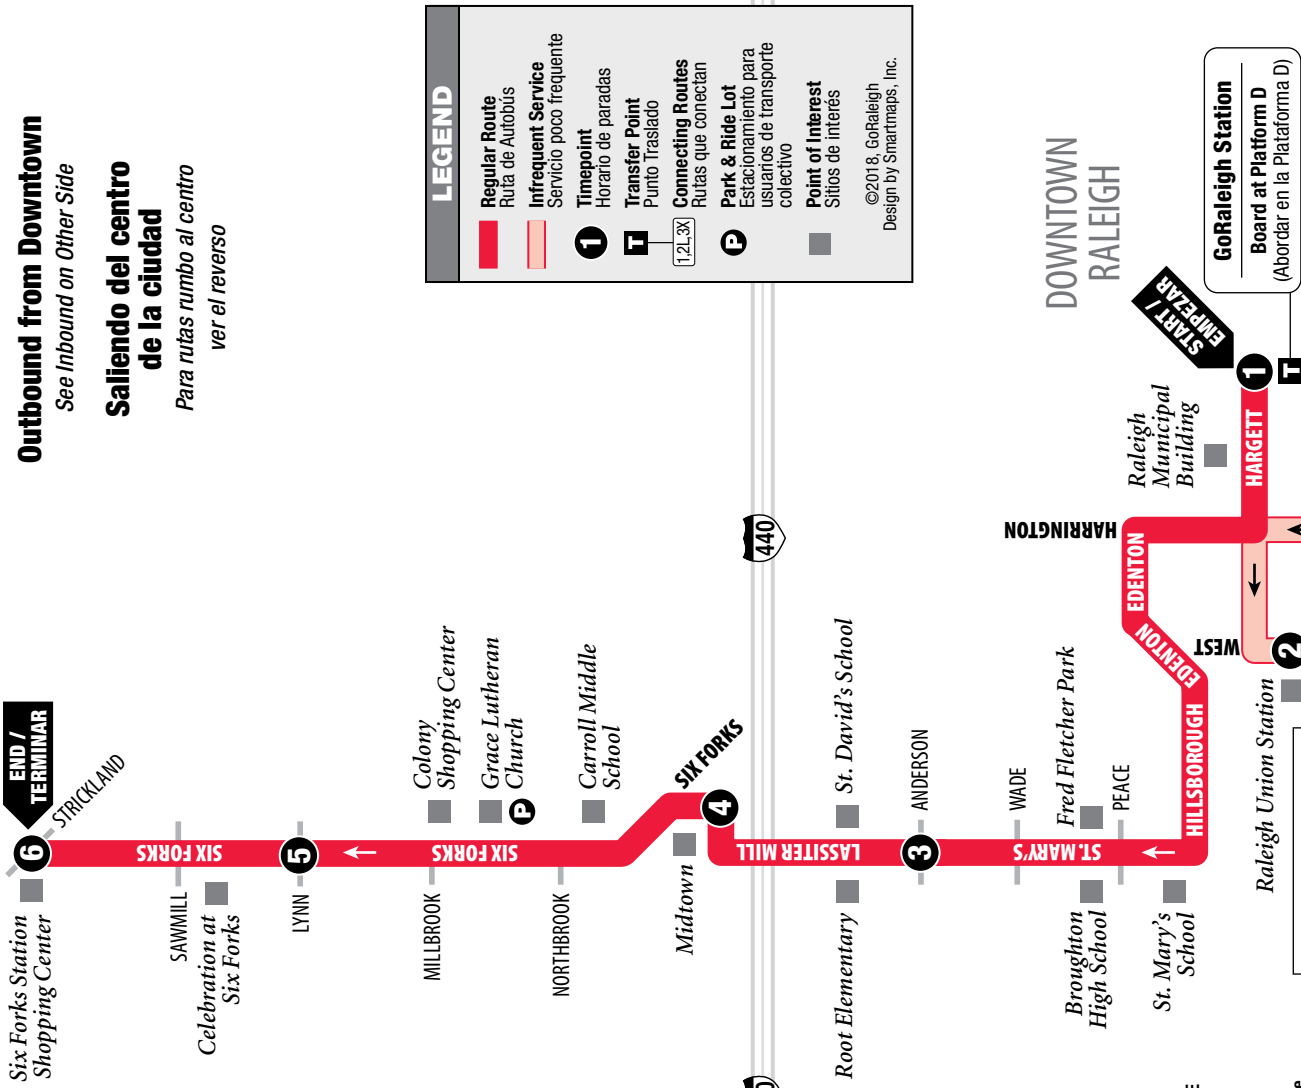

ROUTE 8 Six Forks

Outbound from Downtown
See Inbound on Other Side

Saliendo del centro de la ciudad
Para rutas rumbo al centro ver el reverso

Outbound from Downtown

MONDAY-FRIDAY / LUNES-VIERNES

	1 GoRaleigh Station	2 Raleigh Union Station	3 St. Mary's at Anderson	4 Midtown	5 Six Forks at Lynn	6 Six Forks at Strickland
AM	6:00	6:14	6:25	6:32	6:02	6:13
	6:30	6:44	6:55	7:02	7:13	6:43
	7:00	7:14	7:25	7:32	7:43	7:13
	7:30	7:44	7:55	8:02	8:13	7:43
	8:00	8:14	8:25	8:32	8:43	8:13
	8:30	8:44	8:55	9:02	9:13	8:43
	9:00	9:14	9:25	9:32	9:43	9:13
	9:30	9:44	9:55	10:02	10:13	9:43
	10:30	10:44	10:55	11:02	11:13	10:13
	11:30	11:44	11:55	12:02	12:13	11:13
PM	12:30	12:44	12:55	1:02	1:13	12:13
	1:30	1:44	1:55	2:02	2:13	1:13
	2:30	2:44	2:55	3:02	3:13	2:13
	3:30	3:44	3:55	4:02	4:13	3:13
	4:00	4:14	4:25	4:32	4:43	4:13
	4:30	4:44	4:55	5:02	5:13	4:43
	5:00	5:14	5:25	5:32	5:43	5:13
	5:30	5:44	5:55	6:02	6:13	5:43
	6:00	6:14	6:25	6:32	6:43	6:13
	7:00	7:03	7:14	7:25	7:32	7:43
	8:00	8:03	8:14	8:25	8:32	8:43
	9:00	9:03	9:14	9:25	9:32	9:43
	10:00	10:03	10:14	10:25	10:32	10:43

WEEKEND & HOLIDAYS / SERVICIOS PARA FINES DE SEMANA Y DIAS FESTIVOS

	1 GoRaleigh Station	2 Raleigh Union Station	3 St. Mary's at Anderson	4 Midtown	5 Six Forks at Lynn	6 Six Forks at Strickland
AM	7:00	7:14	7:25	7:32	7:43	7:43
	8:00	8:14	8:25	8:32	8:43	8:43
	9:00	9:14	9:25	9:32	9:43	9:43
	10:00	10:14	10:25	10:32	10:43	10:43
	11:00	11:14	11:25	11:32	11:43	11:43
PM	12:00	12:14	12:25	12:32	12:43	12:43
	1:00	1:14	1:25	1:32	1:43	1:43
	2:00	2:14	2:25	2:32	2:43	2:43
	3:00	3:14	3:25	3:32	3:43	3:43
	4:00	4:14	4:25	4:32	4:43	4:43
	5:00	5:14	5:25	5:32	5:43	5:43
	6:00	6:14	6:25	6:32	6:43	6:43
	7:00	7:03	7:14	7:25	7:32	7:43
	8:00	8:03	8:14	8:25	8:32	8:43
	9:00	9:03	9:14	9:25	9:32	9:43
	10:00	10:03	10:14	10:25	10:32	10:43

INSTRUCTIONS / INSTRUCCIONES

The bus stops here at listed times. Numbers on the map represent major stops; other stops are also available. (El bus hace paradas aquí de acuerdo al horario señalado. Los números en el mapa representan las paradas principales; hay otras paradas disponibles también.)

The bus travels here sometimes. See timetable beside the map for trips that travel this route variation. (El bus para por aquí algunas veces. Referirse a la tabla de horarios al lado del mapa para encontrar los viajes de esta ruta.)

The transfer point shows where routes intersect and transfers to other routes may be available. (El punto de traslado muestra dónde se intersectan las rutas y las transferencias disponibles a otras rutas.)

The bus stops at each of the times listed below the symbol. (El bus hace paradas a las horas señaladas debajo del símbolo.)

The timetable shows WHEN the bus stops. Shaded times indicate when a radial and local route meet. Transfers are timed so waiting is minimal. (La tabla de horarios muestra CUANDO el bus hace la parada. Las horas en sombreadas indican cuando una ruta radial y local se intersectan. Las transferencias son cronometradas de manera que el tiempo de espera es mínimo.)

FARES / TARIFAS