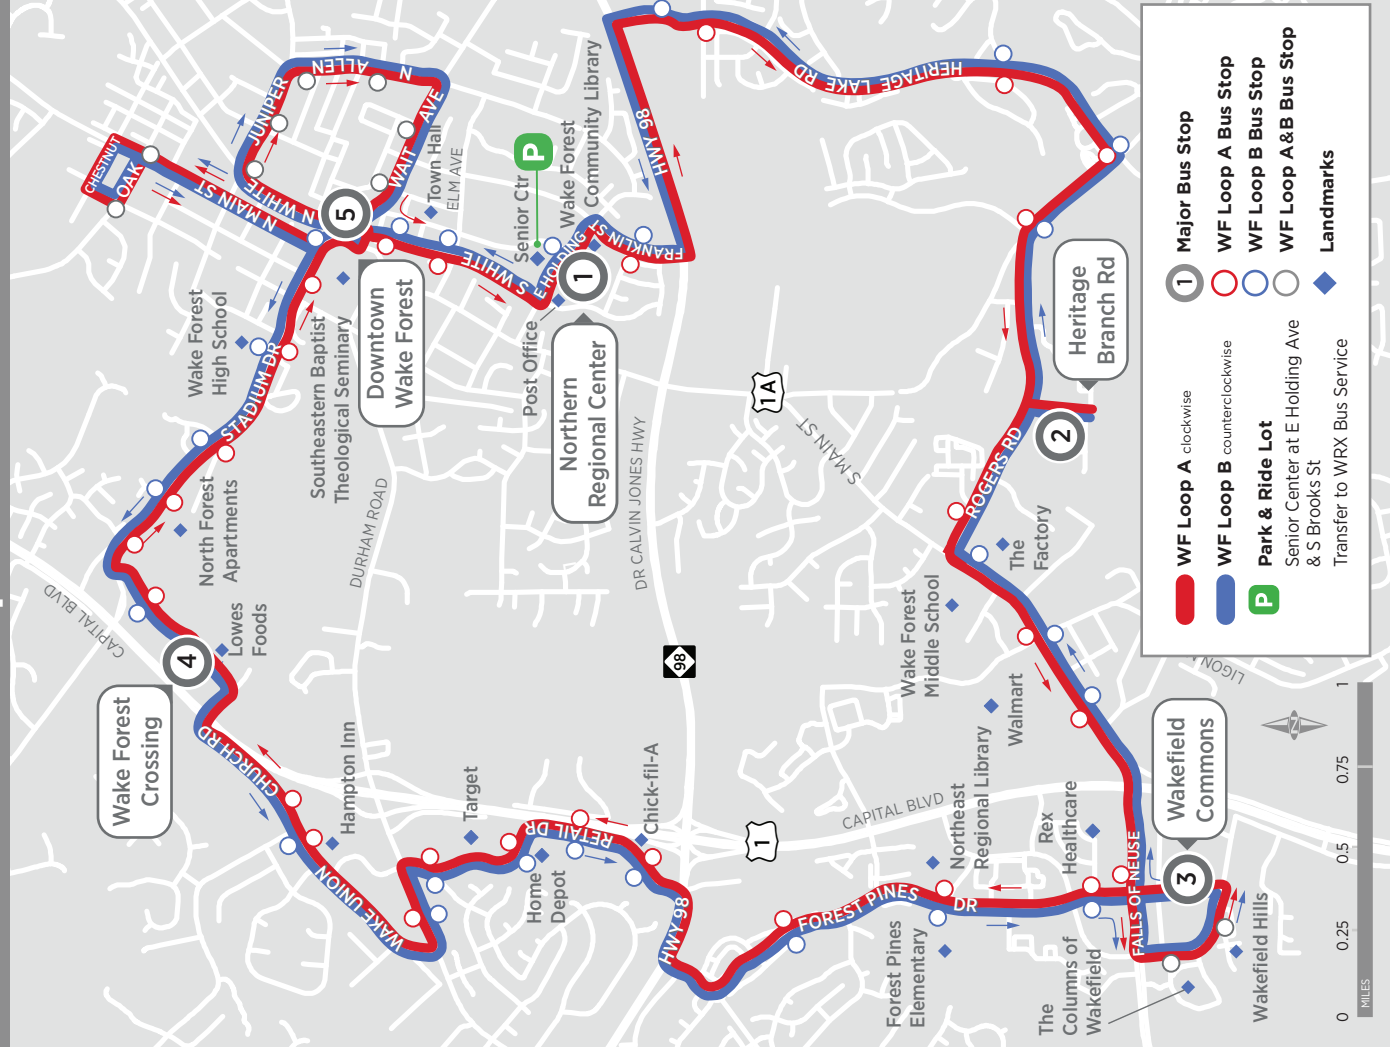

WAKE FOREST LOOP

MONDAY-SATURDAY SERVICE

Free transportation service provided by the Town of Wake Forest and the City of Raleigh using GoRaleigh vehicles.

NOW OFFERING
Saturday Reverse ROUTE!
SERVICE & NEW ROUTE!

WITH MAJOR STOPS IN

Downtown Wake Forest
South White Street

Northern Regional Ctr.
East Holding Avenue

Heritage

Wakefield Commons
Forest Pines Drive

Wake Forest Crossing
Capital Boulevard

Effective July 1, 2022

GoRaleigh.org 919-485-RIDE

Wake Forest Loop A & B

GoRaleigh vehicles are Safe Places for anyone in need of immediate help and safety.

Smoking is not allowed on GoRaleigh and GoRaleigh vehicles.

Smoking and/or the use of vapor products, including e-cigarettes, is not permitted on GoRaleigh vehicles, at bus stops and city-owned sidewalks within Orange, Durham and Wake County.

WF Loop A — clockwise direction

Stop	Monday-Friday	Saturday
1 Northern Regional Center	5:45 AM	8:00 AM
2 Heritage Branch Road	6:03 AM	8:18 AM
3 Wakefield Commons	6:15 AM	8:27 AM
4 Wake Forest Crossing	6:30 AM	8:38 AM
5 Downtown Wake Forest	6:48 AM	8:53 AM
1 Northern Regional Center	7:00 AM	9:05 AM
2 Heritage Branch Road	7:18 AM	9:23 AM
3 Wakefield Commons	7:30 AM	9:32 AM
4 Wake Forest Crossing	7:45 AM	9:43 AM
5 Downtown Wake Forest	8:03 AM	9:58 AM
1 Northern Regional Center	8:15 AM	10:10 AM
2 Heritage Branch Road	8:33 AM	10:28 AM
3 Wakefield Commons	8:45 AM	10:37 AM
4 Wake Forest Crossing	9:00 AM	10:48 AM
5 Downtown Wake Forest	9:18 AM	11:03 AM
1 Northern Regional Center	9:30 AM	11:15 AM
2 Heritage Branch Road	9:48 AM	11:33 AM
3 Wakefield Commons	9:57 AM	11:42 AM
4 Wake Forest Crossing	10:08 AM	11:53 AM
5 Downtown Wake Forest	10:23 AM	12:08 PM
1 Northern Regional Center	10:35 AM	12:20 PM
2 Heritage Branch Road	10:53 AM	12:38 PM
3 Wakefield Commons	11:02 AM	12:47 PM
4 Wake Forest Crossing	11:13 AM	12:58 PM
5 Downtown Wake Forest	11:28 AM	1:13 PM
1 Northern Regional Center	11:40 AM	1:25 PM
2 Heritage Branch Road	11:58 AM	1:43 PM
3 Wakefield Commons	12:07 PM	1:52 PM
4 Wake Forest Crossing	12:18 PM	2:03 PM
5 Downtown Wake Forest	12:33 PM	2:18 PM
1 Northern Regional Center	12:45 PM	2:30 PM
2 Heritage Branch Road	1:03 PM	2:48 PM
3 Wakefield Commons	1:12 PM	2:57 PM
4 Wake Forest Crossing	1:23 PM	3:08 PM
5 Downtown Wake Forest	1:38 PM	3:23 PM
1 Northern Regional Center	1:50 PM	3:35 PM
2 Heritage Branch Road	2:08 PM	3:53 PM
3 Wakefield Commons	2:17 PM	4:02 PM
4 Wake Forest Crossing	2:28 PM	4:13 PM
5 Downtown Wake Forest	2:43 PM	4:28 PM
1 Northern Regional Center	2:55 PM	4:40 PM
2 Heritage Branch Road	3:13 PM	4:58 PM
3 Wakefield Commons	3:30 PM	5:07 PM
4 Wake Forest Crossing	3:45 PM	5:18 PM
5 Downtown Wake Forest	4:03 PM	5:33 PM
1 Northern Regional Center	4:15 PM	5:45 PM
2 Heritage Branch Road	4:33 PM	6:02 PM
3 Wakefield Commons	4:45 PM	6:12 PM
4 Wake Forest Crossing	5:00 PM	6:23 PM
5 Downtown Wake Forest	5:18 PM	6:38 PM
1 Northern Regional Center	5:30 PM	6:50 PM
2 Heritage Branch Road	5:48 PM	7:08 PM
3 Wakefield Commons	6:00 PM	7:17 PM
4 Wake Forest Crossing	6:15 PM	7:28 PM
5 Downtown Wake Forest	6:33 PM	7:43 PM
1 Northern Regional Center	6:45 PM	7:55 PM
2 Heritage Branch Road	7:03 PM	8:13 PM
3 Wakefield Commons	7:15 PM	8:22 PM
4 Wake Forest Crossing	7:30 PM	8:33 PM
5 Downtown Wake Forest	7:48 PM	8:48 PM
1 Northern Regional Center	8:00 PM	9:00 PM

WF Loop B — counterclockwise direction