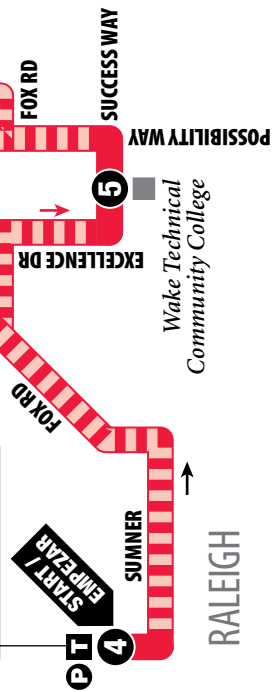

ROUTE 401X

Inbound to Rolesville

Hacia el Rolesville

MONDAY-FRIDAY / LUNES-VIERNES

Inbound to Rolesville
See Outbound on Other Side

Hacia el Rolesville

Para rutas saliendo del centro ver el reverso

NORTH / NORTE

Map not to scale
Mapa no a escala

Triangle Town Center
Connecting Bus Services
(Servicios para hacer conexiones)
GoRaleigh Routes: 1, 25L
GoTriangle Routes: WRX, NRX
See timetable for select trips.
(Ver la tabla de horarios para viajes selectos.)

LEGEND

- Regular Route
  Ruta de Autobus
- Express Route with No Stops
  Servicio expreso
- Timepoint
  Horario de paradas
- Transfer Point
  Punto Traslado
- Connecting Routes
  Rutas que conectan
- Park & Ride Lot
  Estacionamiento para usuarios de transporte colectivo
- Point of Interest
  Sitios de interés

©2019, GoRaleigh
Design by Smartmaps, Inc.

ROUTE 401X

MONDAY-FRIDAY
ONLY SERVICE

Rolesville Express

SERVING:

- Rolesville Town Hall Park & Ride
- Wake Tech Community College
- Triangle Town Center Mall Park & Ride
- New Bethel Baptist Church Park & Ride

Raleigh

129

919-485-RIDE (7433)
www.raleighnc.gov/transit
www.goraleigh.org

Effective: 10.14.19

	4	5	6	7
AM	6:15	—	6:42	6:45
	7:15	—	7:42	7:45
	8:15	—	8:42	8:45
PM	4:55	5:03	5:30	—
	5:55	6:03	6:30	—
	6:55	7:03	7:30	—

Track your bus live, right now!
Download the free app:
Translocrider.com