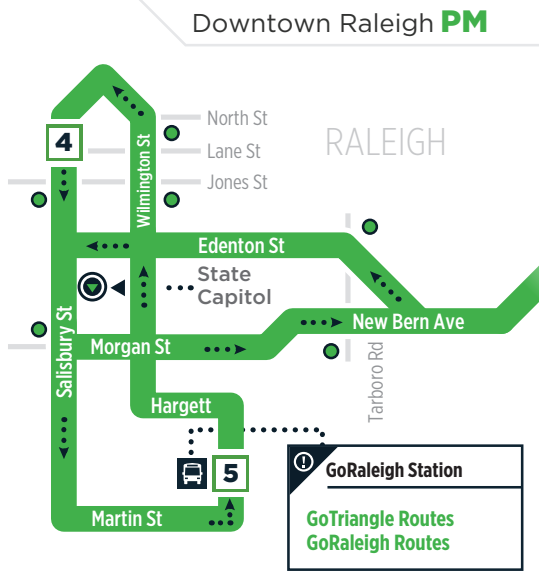

NOTE: Refer to the above for continued routing