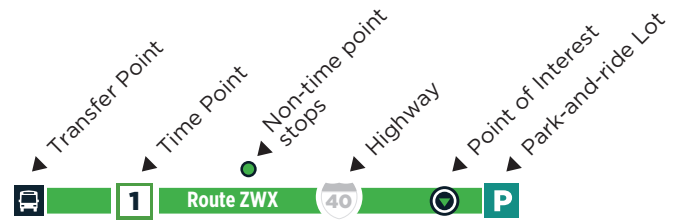

**ZEBULON
COMMUNITY
CENTER**

ROUTE ZWX

NOTE: Refer to the above for continued routing

Route ZWX

LEGEND

NO SMOKING IS ALLOWED ON GOTRIANGLE VEHICLES

Smoking and/or the use of vapor products, including e-cigarettes, is not permitted on GoTriangle vehicles, at bus stops and city-owned sidewalks within Orange, Durham and Wake County.