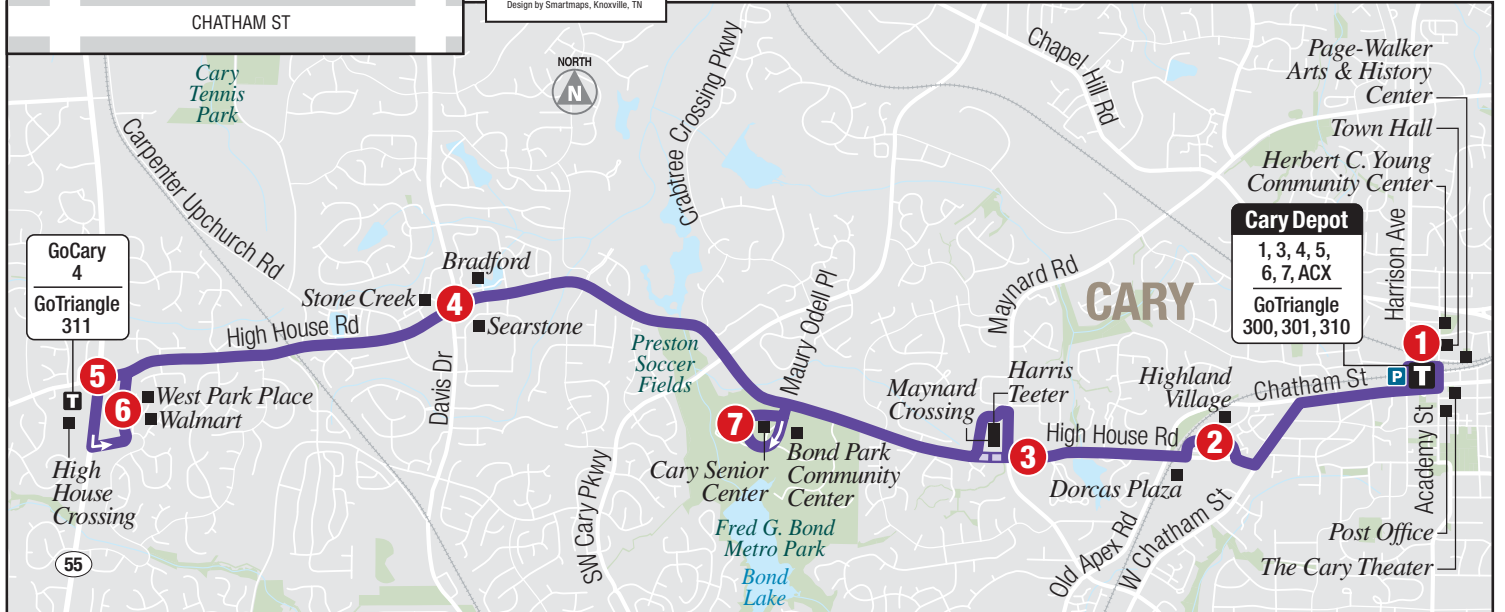

(919) 485-RIDE (7433)
www.GoCary.org

CARY DEPOT BOARDING LOCATIONS / UBICACIONES DEL EMBARQUE DE CARY DEPOT

LEGEND / LEYENDA

- Bus Route / Ruta del autobús
- Route Variation / Variación de ruta
- Timepoint / Horario de paradas
- Landmark / Punto de referencia
- Transfer / Transferencia
- Park & Ride / Parquear y Viajar
- Interstate Interestatal
- US Highway / Autopista federal
- State Highway / Autopista estatal

© 2022 GoCary
Design by Smartmaps, Knoxville, TN