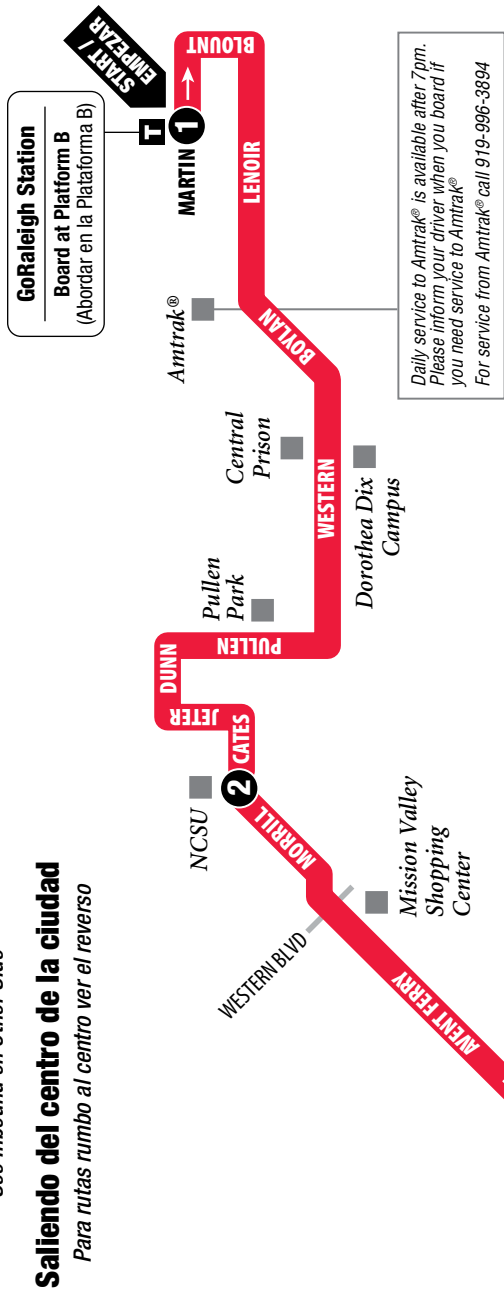

ROUTE 11 Avent Ferry

Outbound from Downtown
See Inbound on Other Side

Saliendo del centro de la ciudad
Para rutas rumbo al centro ver el reverso

Daily service to Amtrak® is available after 7pm.
Please inform your driver when you board if you need service to Amtrak®
For service from Amtrak® call 919-996-3894

LEGEND

- █ Regular Route / Ruta de autobús
- █ Infrequent Service / Servicio poco frecuente
- **1** Timepoint / Horario de paradas
- **T** Transfer Point / Punto traslado
- █ Connecting Routes / Rutas que conectan
- **P** Park & Ride Lot / Estacionamiento para usuarios de transporte colectivo
- Point of Interest / Sitios de interés

©2017, GoRaleigh • Design by Smartmaps, Inc.

Outbound from Downtown

MONDAY-FRIDAY / LUNES-VIERNES

	1 GoRaleigh Station	2 NCSU Gates at Morrill	3 Gorman at Avent Ferry	4 Hills at Trailwood Tryon Rd
AM	5:45 6:15 6:45 7:15 7:45 8:15 8:45 9:15 9:45 10:00 10:45	6:00 6:30 7:00 7:30 8:00 8:30 9:00 9:30 10:00 11:00	6:08 6:38 7:08 7:38 8:08 8:38 9:08 9:38 10:08 11:08	6:15 6:45 7:15 7:45 8:15 8:45 9:15 9:45 10:15 11:15
PM	12:45 1:45 2:45 3:45 4:15 4:45 5:15 6:15 7:00 8:00 9:00 10:00 11:00	1:00 2:00 3:00 4:00 4:30 5:00 5:30 6:00 7:12 8:12 9:12 10:12 11:12	12:08 1:08 2:08 3:08 4:08 5:08 6:08 7:20 8:20 9:20 10:20 11:20	12:15 1:15 2:15 3:15 4:15 5:15 6:15 7:27 8:27 9:27 10:27 11:27

Shaded times indicate when Route 11 Avent Ferry and Route 11L Buck Jones connect at the transfer point located at Gorman and Avent Ferry.

(Los espacios de tiempo sombreados indican cuando la Ruta 11 Avent Ferry y la Ruta 11L Buck Jones se conectan en el punto de transferencia localizado en el Gorman y Avent Ferry.)

Raleigh

Saliendo del centro de la ciudad

WEEKEND & HOLIDAYS / SERVICIOS PARA FINES DE SEMANA Y DIAS FESTIVOS

	1 GoRaleigh Station	2 NCSU Gates at Morrill	3 Gorman at Avent Ferry	4 Hills at Trailwood Tryon Rd
AM	5:45 6:45 7:45 8:45 9:45 10:45 11:45	6:00 7:00 8:00 9:00 10:00 11:00	6:08 7:08 8:08 9:08 10:08 11:08	6:15 7:15 8:15 9:15 10:15 11:15
PM	12:45 1:45 2:45 3:45 4:45 5:45 7:00 8:00 9:00 10:00 11:00	1:00 2:00 3:00 4:00 5:00 6:00 7:12 8:12 9:12 10:20 11:20	12:08 1:08 2:08 3:08 4:08 5:08 6:08 7:20 8:20 9:20	12:15 1:15 2:15 3:15 4:15 5:15 6:15 7:27 8:27 9:27 10:27 11:27

* This trip does not operate on Sunday or Holidays.
(Este transporte no funciona los domingos o días festivos.)

Track your bus live, right now!
Download the free app:
Translocrider.com

GoRaleigh is proud to be a part of the National Safe Place Program. Every GoRaleigh bus is a Safe Place.

INSTRUCTIONS / INSTRUCCIONES

The bus stops here at listed times. Numbers on the map represent major stops; other stops are also available. (El bus hace paradas aquí de acuerdo al horario señalado. Los números en el mapa representan las paradas principales; hay otras paradas disponibles también.)

The bus travels here sometimes. See timetable beside the map for trips that travel this route variation. (El bus para por aquí algunas veces. Referirse a la tabla de horarios al lado del mapa para encontrar los viajes de esta ruta.)