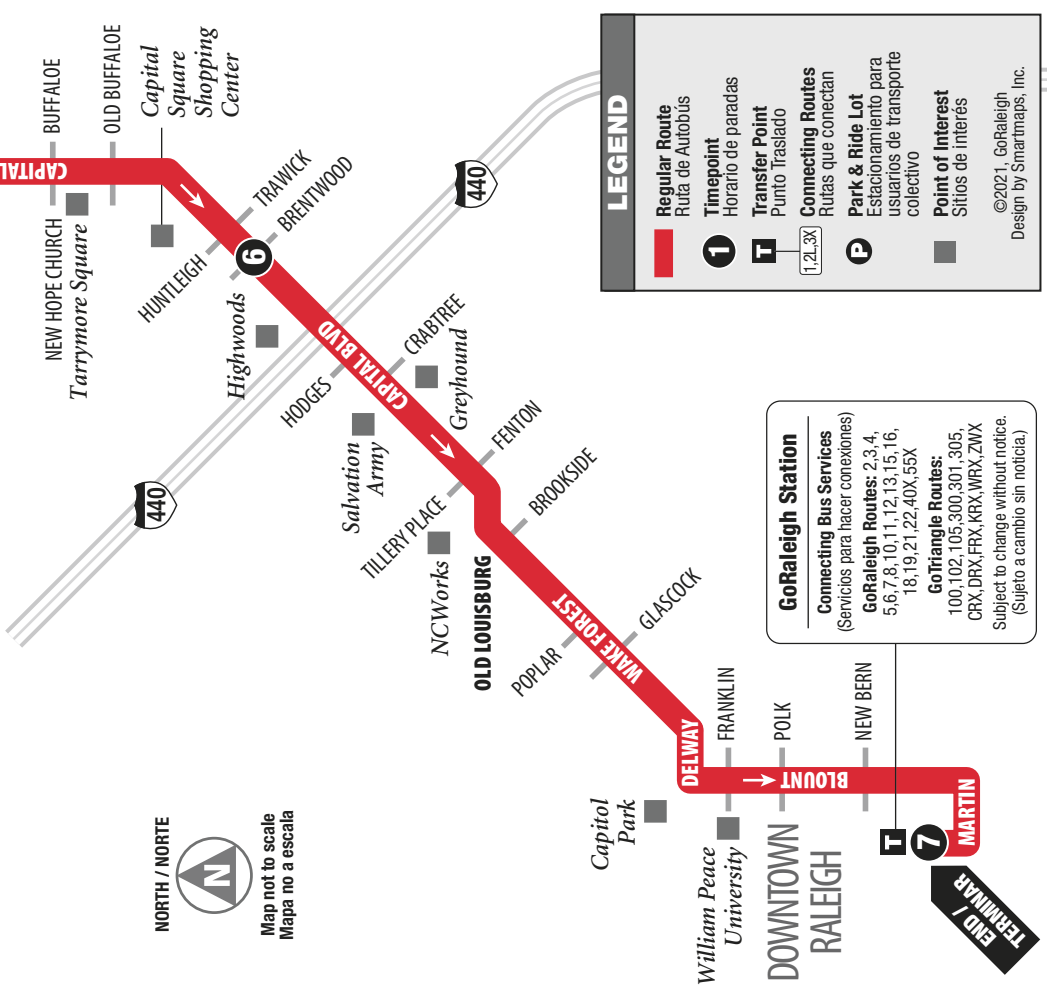

Inbound to Downtown

MONDAY-FRIDAY / LUNES-VIERNES

	Triangle Center	4	5	6	7
AM	5:14	5:19	5:30	5:49	5:49
	5:59	6:04	6:15	6:34	6:34
	6:29	6:34	6:45	7:04	7:04
	6:59	7:04	7:15	7:34	7:34
	7:29	7:34	7:45	8:04	8:04
	7:44	7:49	8:00	8:19	8:19
	7:59	8:04	8:15	8:34	8:34
	8:14	8:19	8:30	8:49	8:49
	8:29	8:34	8:45	9:04	9:04
	8:44	8:49	9:00	9:19	9:19
	8:59	9:04	9:15	9:34	9:34
	9:14	9:19	9:30	9:49	9:49
	9:29	9:34	9:45	10:04	10:04
	9:44	9:49	10:00	10:19	10:19
	9:59	10:04	10:15	10:34	10:34
	10:14	10:19	10:30	10:49	10:49
	10:29	10:34	10:45	11:04	11:04
	10:44	10:49	11:00	11:19	11:19
	10:59	11:04	11:15	11:34	11:34
	11:14	11:19	11:30	11:49	11:49
	11:29	11:34	11:45	12:04	12:04
	11:44	11:49	12:00	12:19	12:19
	11:59	12:04	12:15	12:34	12:34