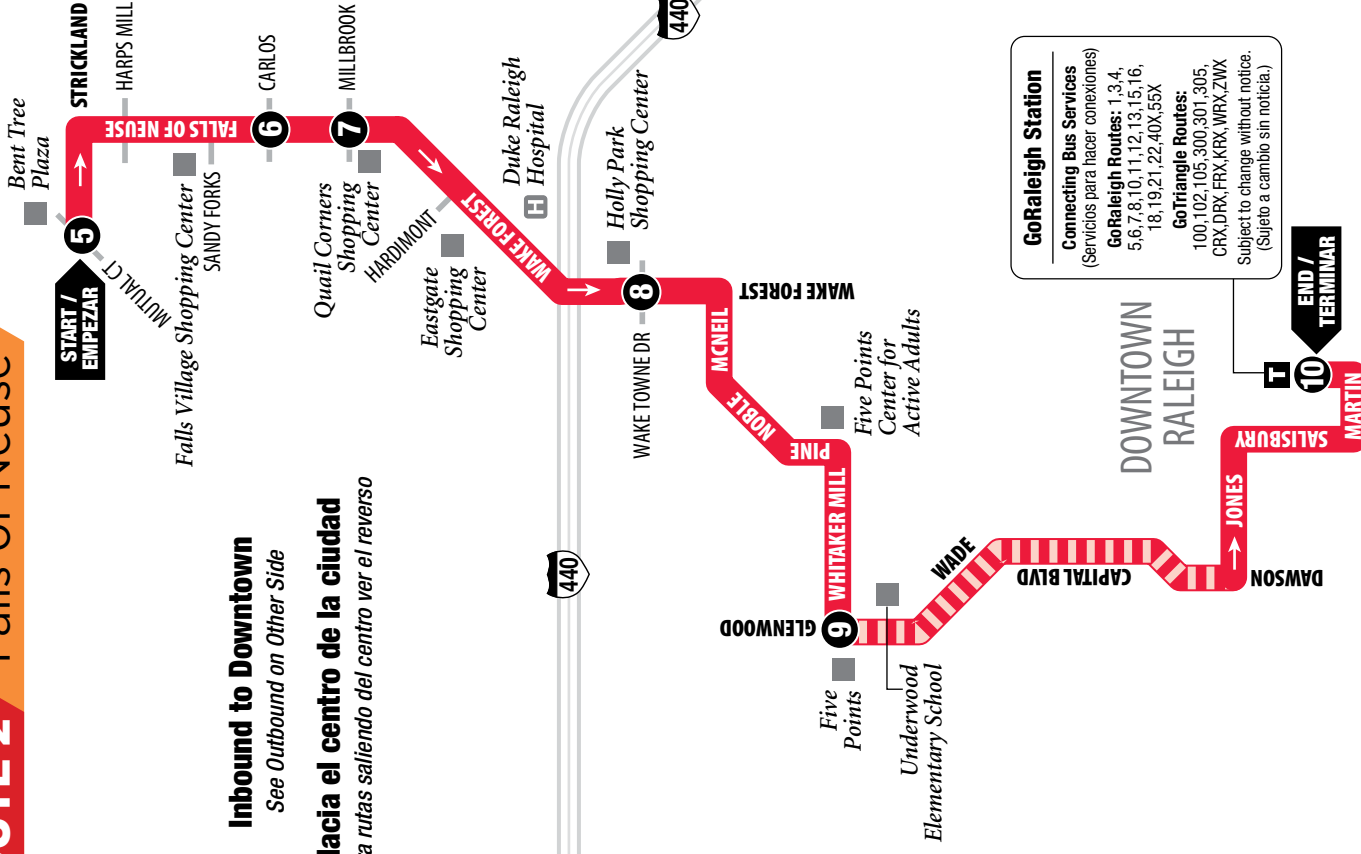

ROUTE 2 Falls of Neuse

Inbound to Downtown

Hacia el centro de la ciudad

ROUTE 2

Inbound to Downtown
See Outbound on Other Side

Hacia el centro de la ciudad
Para rutas saliendo del centro ver el reverso

LEGEND

- **Regular Route**
  Ruta de Autobús
- **Express Route with No Stops**
  Servicio expreso
- **Timepoint**
  Horario de paradas
- **Transfer Point**
  Punto Traslado
- **Connecting Routes**
  Rutas que conectan
- **Park & Ride Lot**
  Estacionamiento para usuarios de transporte colectivo
- **Point of Interest**
  Sitios de interés

©2017, GoRaleigh
Design by Smartmaps, Inc.

GoRaleigh Station
(Servicios para hacer conexiones)

GoRaleigh Routes: 1, 3, 4, 5, 6, 7, 8, 10, 11, 12, 13, 15, 16, 18, 19, 21, 22, 40X, 55X

GoTriangle Routes:
100, 102, 105, 300, 301, 305, CRX, DRX, FRX, KRX, WFX, ZWX
Subject to change without notice.
(Sujeto a cambio sin notificación.)

MONDAY-FRIDAY / LUNES-VIERNES

5 Mutual Ct at Strickland
7 Falls of Neuse at Millbrook Rd
8 Wake Forest at Wake Forest Towne Dr
9 Five Points
10 GoRaleigh Station

AM	5:42	5:55	6:05	6:13	6:25	6:25	6:13	6:25	6:55
	6:12	6:25	6:35	6:43	6:55	6:55	6:43	6:55	7:25
	6:42	6:55	7:05	7:13	7:25	7:25	7:13	7:25	7:55
	7:12	7:25	7:35	7:43	7:55	7:55	7:43	7:55	8:25
	7:42	7:55	8:05	8:13	8:25	8:25	8:13	8:25	8:55
	8:12	8:25	8:35	8:43	8:55	8:55	8:43	8:55	9:25
	8:42	8:55	9:05	9:13	9:25	9:25	9:13	9:25	9:55
	9:12	9:25	9:35	9:43	9:55	9:55	9:43	9:55	10:25
	9:42	9:55	10:05	10:13	10:25	10:25	10:13	10:25	10:55
	10:12	10:25	10:35	10:43	10:55	10:55	10:43	10:55	11:25
	10:42	10:55	11:05	11:13	11:25	11:25	11:13	11:25	11:55
	11:12	11:25	11:35	11:43	11:55	11:55	11:43	11:55	12:25
PM	11:42	11:55	12:05	12:13	12:25	12:25	12:13	12:25	12:55
	12:12	12:25	12:35	12:43	12:55	12:55	12:43	12:55	1:25
	12:42	12:55	1:05	1:13	1:25	1:25	1:13	1:25	1:55
	1:12	1:25	1:35	1:43	1:55	1:55	1:43	1:55	2:25
	1:42	1:55	2:05	2:13	2:25	2:25	2:13	2:25	2:55
	2:12	2:25	2:35	2:43	2:55	2:55	2:43	2:55	3:25
	2:42	2:55	3:05	3:13	3:25	3:25	3:13	3:25	3:55
	3:12	3:25	3:35	3:43	3:55	3:55	3:43	3:55	4:25
	3:42	3:55	4:05	4:13	4:25	4:25	4:13	4:25	4:55
	4:12	4:25	4:35	4:43	4:55	4:55	4:43	4:55	5:25
	4:42	4:55	5:05	5:13	5:25	5:25	5:13	5:25	5:55
	5:12	5:25	5:35	5:43	5:55	5:55	5:43	5:55	6:25
	5:42	5:55	6:05	6:13	6:25	6:25	6:13	6:25	6:55
	6:12	6:25	6:35	6:43	6:55	6:55	6:43	6:55	7:25
	6:42	6:55	7:05	7:13	7:25	7:25	7:13	7:25	7:55
	7:12	7:25	7:35	7:43	7:55	7:55	7:43	7:55	8:25
	7:42	7:55	8:05	8:13	8:25	8:25	8:13	8:25	8:55
	8:12	8:25	8:35	8:43	8:55	8:55	8:43	8:55	9:25
	8:42	8:55	9:05	9:13	9:25	9:25	9:13	9:25	9:55
	9:12	9:25	9:35	9:43	9:55	9:55	9:43	9:55	10:25
	9:42	9:55	10:05	10:13	10:25	10:25	10:13	10:25	10:55
	10:12	10:25	10:35	10:43	10:55	10:55	10:43	10:55	11:25
	10:42	10:55	11:05	11:13	11:25	11:25	11:13	11:25	11:55
	11:12	11:25	11:35	11:43	11:55	11:55	11:43	11:55	12:25

WEEKEND & HOLIDAYS / SERVICIOS PARA FINES DE SEMANA Y DIAS FESTIVOS

5 Mutual Ct at Strickland
7 Falls of Neuse at Millbrook Rd
8 Wake Forest at Wake Forest Towne Dr
9 Five Points
10 GoRaleigh Station