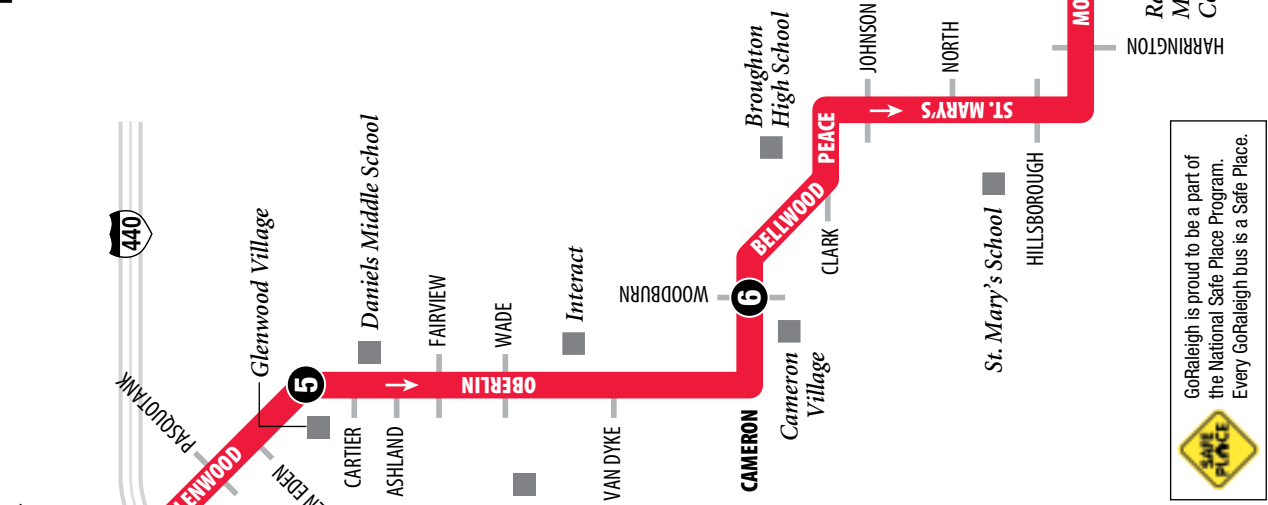

AM	7:00	7:10	7:18	7:28
	7:30	7:40	7:48	7:58
	8:00	8:10	8:18	8:28
	8:30	8:40	8:48	8:58
	9:00	9:10	9:18	9:28
	9:30	9:40	9:48	9:58
	10:00	10:10	10:18	10:28
	11:00	11:10	11:18	11:28
PM	12:00	12:10	12:18	12:28
	1:00	1:10	1:18	1:28
	2:00	2:10	2:18	2:28
	3:00	3:10	3:18	3:28
	4:00	4:10	4:18	4:28
	4:30	4:40	4:48	4:58
	5:00	5:10	5:18	5:28
	5:30	5:40	5:48	5:58
	6:00	6:10	6:18	6:28
	6:30	6:40	6:48	6:58
	7:00	7:10	7:18	7:28
	7:30	7:40	7:48	7:58
	8:30	8:40	8:48	8:58
	9:30	9:40	9:48	9:58
	10:30	10:40	10:48	10:58

LEGEND

- Regular Route / Ruta de autobús
- Timepoint / Horario de paradas
- Transfer Point / Punto traslado
- Connecting Routes / Rutas que conectan
- Park & Ride Lot / Estacionamiento para usuarios de transporte colectivo
- Point of Interest / Sitios de interés

©2019, GoRaleigh • Design by Smartmaps, Inc.

Track your bus live, right now!
Download the free app:
Translocrider.com

GoRaleigh Station
Connecting Bus Services
(Servicios para hacer conexiones)

GoRaleigh Routes:
1, 2, 3, 4, 5, 6, 7, 8, 10, 11, 12, 13, 15, 17, 18, 18S, 19, 21, 22, 40X, 55X

GoTriangle Routes:
100, 102, 105, 300, 301, 305, CRX, DRX, FRX, KRX, WRX, ZWX
Subject to change without notice.
(Sujeto a cambio sin noticia.)

Oberlin

SERVING:

- St. Mary's School
- Cameron Village
- Interact
- Jaycee Park
- Glenwood Village
- Crabtree Valley Mall

Raleigh 50

919-485-RIDE (7433)
www.raleighnc.gov/transit
www.goraleigh.org

Effective: 1.6.19