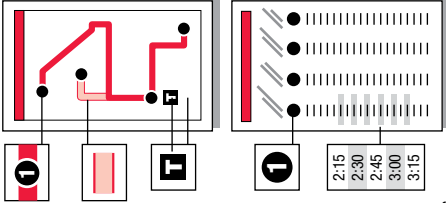

INSTRUCTIONS / INSTRUCCIONES

The bus stops here at listed times. Numbers on the map represent major stops; other stops are also available. (El bus hace paradas aquí de acuerdo al horario señalado. Los números en el mapa representan las paradas principales; hay otras paradas disponibles también.)

The bus travels here sometimes. See timetable beside the map for trips that travel this route variation. (El bus para por aquí algunas veces. Referirse a la tabla de horarios al lado del mapa para encontrar los viajes de esta ruta.)

The transfer point shows where routes intersect and transfers to other routes may be available. (El punto de traslado muestra dónde se intersectan las rutas y las transferencias disponibles a otras rutas.)

The bus stops at each of the times listed below the symbol. (El bus hace paradas a las horas señaladas debajo del símbolo.)

The timetable shows WHEN the bus stops. Shaded times indicate when a radial and local route meet. Transfers are timed so waiting is minimal. (La tabla de horarios muestra CUANDO el bus hace la paradas. Las horas en sombreadas indican cuando una ruta radial y local se intersectan. Las transferencias son cronometradas de manera que el tiempo de espera es mínimo.)

FARES / TARIFAS

Fare Type	Full Fare	Reduced Fare¹
One-Way Fare	.....$1.25	.....$0.60
Local Day Pass	.....$2.50	.....$1.25
7-Day Pass	.....$12.00	.....$6.00
31-Day Pass	.....$40.00	.....$20.00
Seniors Age 65 or Older & Children Age 12 or Younger	.....Free²	.....Free²
Stored Value Card (Card has $25.00 Value)	.....$20.00	.....$20.00

No Transfers Issued

¹Persons with Disabilities, Medicare Card Holders and Teens 13-18:
When paying a Reduced Fare a GoRaleigh ID must be shown. Teens 13-18 must show a current School ID or GoRaleigh ID. A Medicare Card and a valid ID may be used to secure a GoRaleigh ID.

²Passengers 65 or Older, Children 12 or Younger:
When paying a Seniors 65+ Free Fare a GoRaleigh ID must be shown. Children under 12 & over 60" tall must present a GoRaleigh ID.

To Obtain a GoRaleigh ID: Call 919-996-3489 or visit the information Booth at GoRaleigh Station during business hours.

Lost & Found 919-996-3869