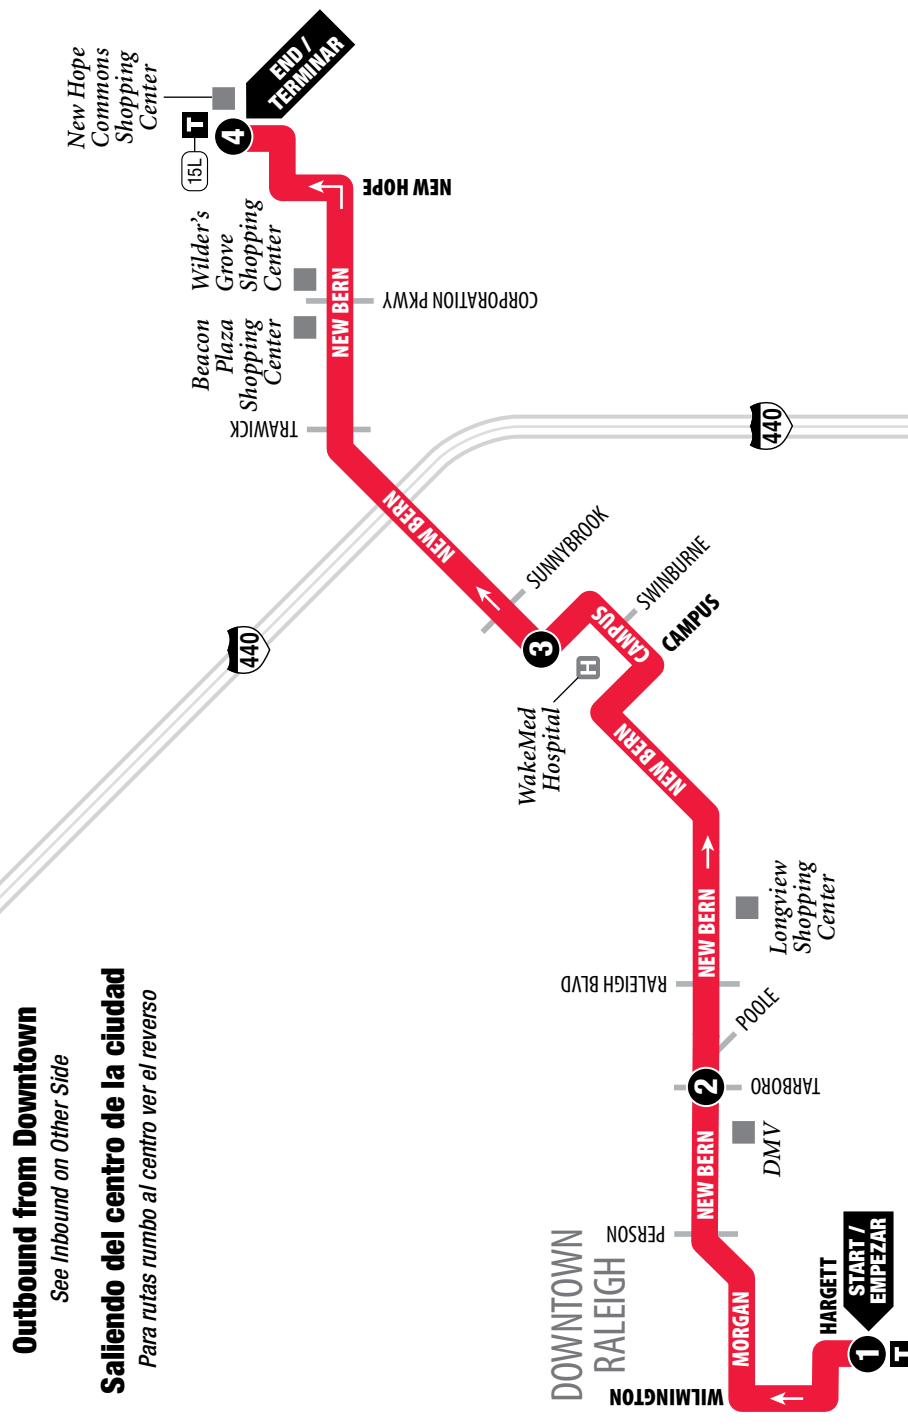

ROUTE 15 WakeMed

Outbound from Downtown
See Inbound on Other Side

Saliendo del centro de la ciudad
Para rutas rumbo al centro ver el reverso

LEGEND

- Regular Route / Ruta de autobúis
- Timepoint / Horario de paradas
- Transfer Point / Punto traslado
- Connecting Routes / Rutas que conectan
- Park & Ride Lot / Estacionamiento para usuarios de transporte colectivo
- Point of Interest / Sitios de interés

©2017, GoRaleigh • Design by Smartmaps, Inc.

GoRaleigh Station
Board at Platform D
(Abordar en la Plataforma D)

NORTH / NORTE

Map not to scale
Mapa no a escala

Outbound from Downtown

MONDAY-FRIDAY / LUNES-VIERNES

	1 GoRaleigh Station	2 New Bern at Tarboro	3 WakeMed Hospital	4 New Hope Commons Shopping Center
AM	5:22	5:27	5:42	5:52
	6:22	6:27	6:42	6:52
	6:52	6:57	7:12	7:22
	7:07	7:12	7:27	7:37
	7:22	7:27	7:42	7:52
	7:37	7:42	7:57	8:07
	7:52	7:57	8:12	8:22
	8:07	8:12	8:27	8:37
	8:22	8:27	8:42	8:52
	8:37	8:42	8:57	9:07
	8:52	8:57	9:12	9:22
	9:07	9:12	9:27	9:37
	9:22	9:27	9:42	9:52
	9:37	9:42	9:57	10:07
	9:52	9:57	10:12	10:22
	10:07	10:12	10:27	10:37
	10:22	10:27	10:42	10:52
	10:37	10:42	10:57	11:07
	10:52	10:57	11:12	11:22
	11:07	11:12	11:27	11:37
	11:22	11:27	11:42	11:52
	11:37	11:42	11:57	12:07
	11:52	11:57	12:12	12:22

Track your bus live, right now!
Download the free app:
Translocrider.com

Saliendo del centro de la ciudad

MONDAY-FRIDAY / LUNES-VIERNES

	1 GoRaleigh Station	2 New Bern at Tarboro	3 WakeMed Hospital	4 New Hope Commons Shopping Center
PM	12:07	12:12	12:27	12:37
	12:22	12:27	12:42	12:52
	12:37	12:42	12:57	1:07
	12:52	12:57	1:12	1:22
	1:07	1:12	1:27	1:37
	1:22	1:27	1:42	1:52
	1:37	1:42	1:57	2:07
	1:52	1:57	2:12	2:22
	2:07	2:12	2:27	2:37
	2:22	2:27	2:42	2:52
	2:37	2:42	2:57	3:07
	2:52	2:57	3:12	3:22
	3:07	3:12	3:27	3:37
	3:22	3:27	3:42	3:52
	3:37	3:42	3:57	4:07
	3:52	3:57	4:12	4:22
	4:07	4:12	4:27	4:37
	4:22	4:27	4:42	4:52
	4:37	4:42	4:57	5:07
	4:52	4:57	5:12	5:22
	5:07	5:12	5:27	5:37
	5:22	5:27	5:42	5:52
	5:37	5:42	5:57	6:07
	5:52	5:57	6:12	6:22
	6:07	6:12	6:27	6:37
	6:22	6:27	6:42	6:52
	6:37	6:42	6:57	7:07
	7:00	7:05	7:20	7:30
	7:30	7:35	7:50	8:00
	8:00	8:05	8:20	8:30
	8:30	8:35	8:50	9:00
	9:00	9:05	9:20	9:30
	10:00	10:05	10:20	10:30
	11:00	11:05	11:20	11:30

Shaded times indicate when Route 15 WakeMed and Route 15L Trawick connect at the transfer point located at New Hope Commons.
(Los espacios de tiempo sombreados indican cuando la Ruta 15 WakeMed y la Ruta 15L Trawick se conectan en el punto de transferencia localizado en New Hope Commons.)

INSTRUCTIONS / INSTRUCCIONES

The bus stops here at listed times. Numbers on the map represent major stops; other stops are also available. (El bus hace paradas aquí de acuerdo al horario señalado. Los números en el mapa representan las paradas principales; hay otras paradas disponibles también.)

The bus travels here sometimes. See timetable beside the map for trips that travel this route variation. (El bus para por aquí algunas veces. Referirse a la tabla de horarios al lado del mapa para encontrar los viajes de esta ruta.)

The transfer point shows where routes intersect and transfers to other routes may be available. (El punto de traslado muestra dónde se intersectan las rutas y las transferencias disponibles a otras rutas.)