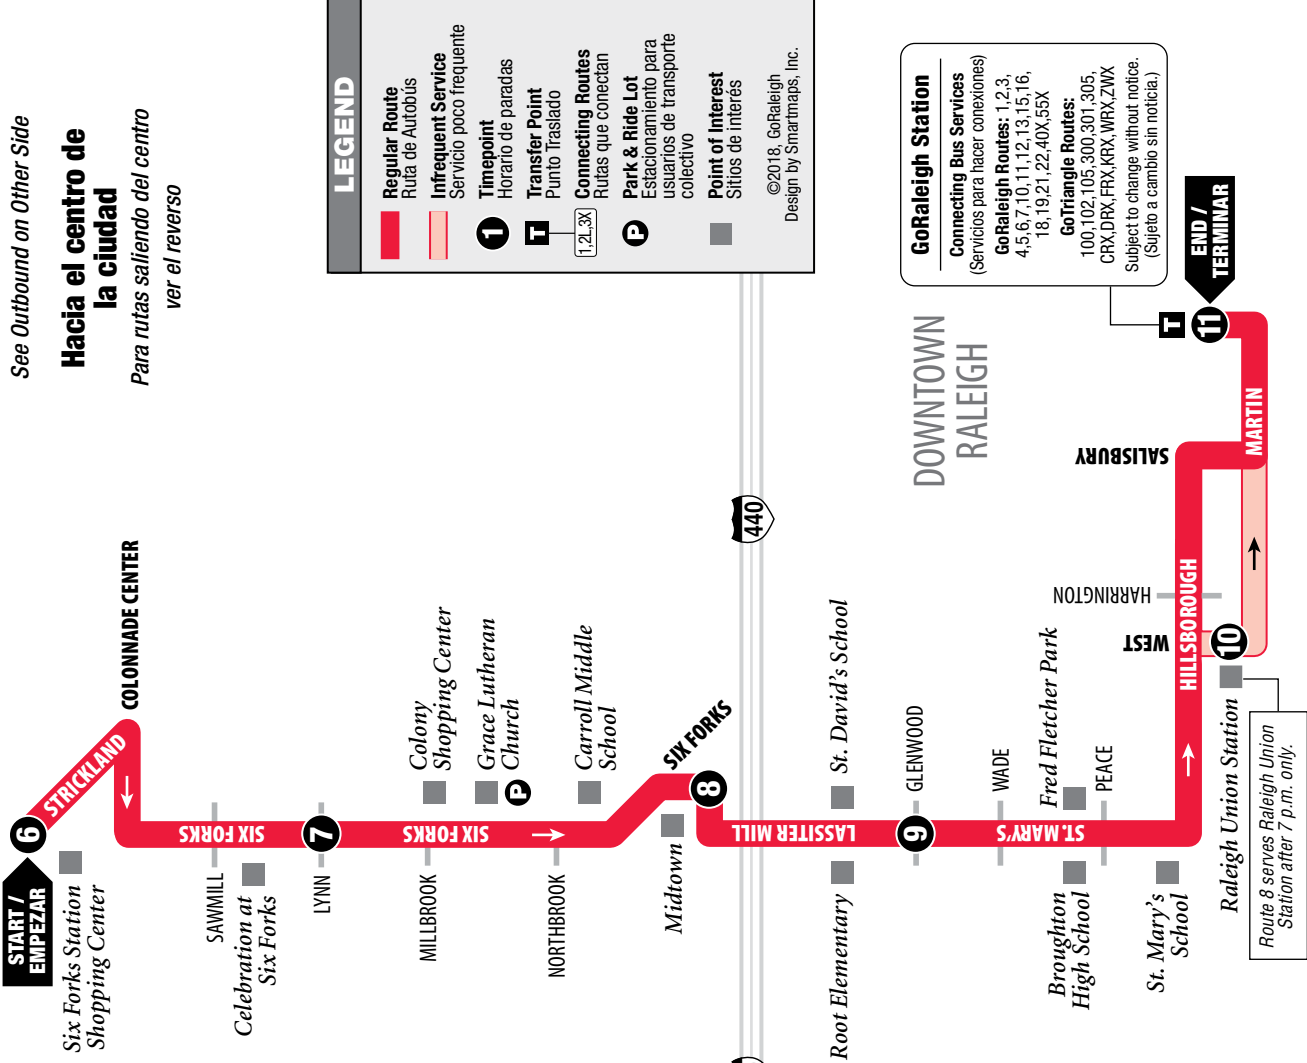

Map not to scale
Mapa no a escala

Route 8 serves Raleigh Union Station after 7 p.m. only.

©2018, GoRaleigh
Design by Smartmaps, Inc.

ROUTE 8 Six Forks

Inbound to Downtown
See *Outbound on Other Side*

Hacia el centro de la ciudad
Para rutas saliendo del centro ver el reverso