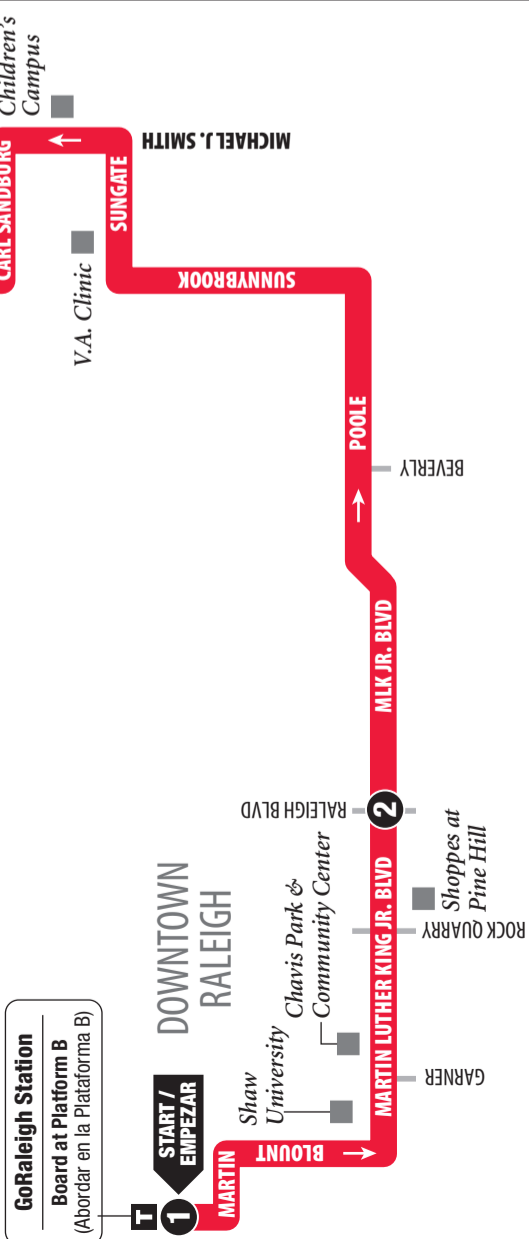

ROUTE 19 MLK/Sunnybrook

Outbound from Downtown See Inbound on Other Side

Saliendo del centro de la ciudad
Para rutas rumbo al centro ver el reverso

Track your bus live, right now!
Download the free app:
transloc.com/app or visit
GoRaleighLive.org

Outbound from Downtown

MONDAY-FRIDAY / LUNES-VIERNES

AM	1	2	3
6:00	6:10	6:40	6:28
7:00	7:10	7:40	7:28
8:00	8:10	8:40	8:28
9:00	9:10	9:40	9:28
10:00	10:10	10:40	10:28
11:00	11:10	11:40	11:28
11:30	11:40	11:58	11:58

Outbound from Downtown

MONDAY-FRIDAY / LUNES-VIERNES

PM	1	2	3
12:00	12:10	12:40	12:28
1:00	1:10	1:40	1:28
2:00	2:10	2:40	2:28
3:00	3:10	3:40	3:28
4:00	4:10	4:40	4:28
5:00	5:10	5:40	5:28
6:00	6:10	6:40	6:28
7:00	7:10	7:40	7:28
8:00	8:10	8:40	8:28
9:00	9:10	9:40	9:28
10:00	10:10	10:40	10:28
11:00	11:10	11:40	11:28
11:30	11:40	11:58	11:58

WEEKEND & HOLIDAYS / SERVICIOS PARA FINES DE SEMANA Y DIAS FESTIVOS

WEEKEND & HOLIDAYS / SERVICIOS PARA FINES DE SEMANA Y DIAS FESTIVOS

AM	1	2	3
6:00	6:10	6:40	6:27
7:00	7:10	7:40	7:27
8:00	8:10	8:40	8:27
9:00	9:10	9:40	9:27
10:00	10:10	10:40	10:27
11:00	11:10	11:40	11:27
11:30	11:40	11:57	11:57

INSTRUCTIONS / INSTRUCCIONES

The bus stops here at listed times. Numbers on the map represent major stops; other stops are also available. (El bus hace paradas aquí de acuerdo al horario señalado. Los números en el mapa representan las paradas principales; hay otras paradas disponibles también.)

The bus travels here sometimes. See timetable beside the map for trips that travel this route variation. (El bus para por aquí algunas veces. Referirse a la tabla de horarios al lado del mapa para encontrar los viajes de esta ruta.)

The transfer point shows where routes intersect and transfers to other routes may be available. (El punto de traslado muestra dónde se intersecan las rutas y las transferencias disponibles a otras rutas.)

The bus stops at each of the times listed below the symbol. (El bus hace paradas a las horas señaladas debajo del símbolo.)

The timetable shows WHEN the bus stops. Shaded times indicate when a radial and local route meet. Transfers are timed so waiting is minimal. (La tabla de horarios muestra CUANDO el bus hace la paradas. Las horas en sombreadas indican cuando una ruta radial y local se intersecan. Las transferencias son cronometradas de manera que el tiempo de espera es mínimo.)

FARES / TARIFAS

Fare Type	Full Fare	Reduced Fare¹
One-Way Fare	$1.25	$0.60
Local Day Pass	$2.50	$1.25
7-Day Pass	$12.00	$6.00
31-Day Pass	$40.00	$20.00
Seniors Age 65 or Older & Children Age 12 or Younger	Free²	Free²
Stored Value Card (Card has $25.00 Value)		$20.00

No Transfers Issued

¹Persons with Disabilities, Medicare Card Holders and Teens 13-18: When paying a Reduced Fare a GoRaleigh ID must be shown. Teens 13-18 must show a current School ID or GoRaleigh ID. A Medicare Card and a valid ID may be used to secure a GoRaleigh ID.

²Passengers 65 or Older, Children 12 or Younger: When paying a Seniors 65+ Free Fare a GoRaleigh ID must be shown. Children under 12 & over 60" tall must present a GoRaleigh ID.