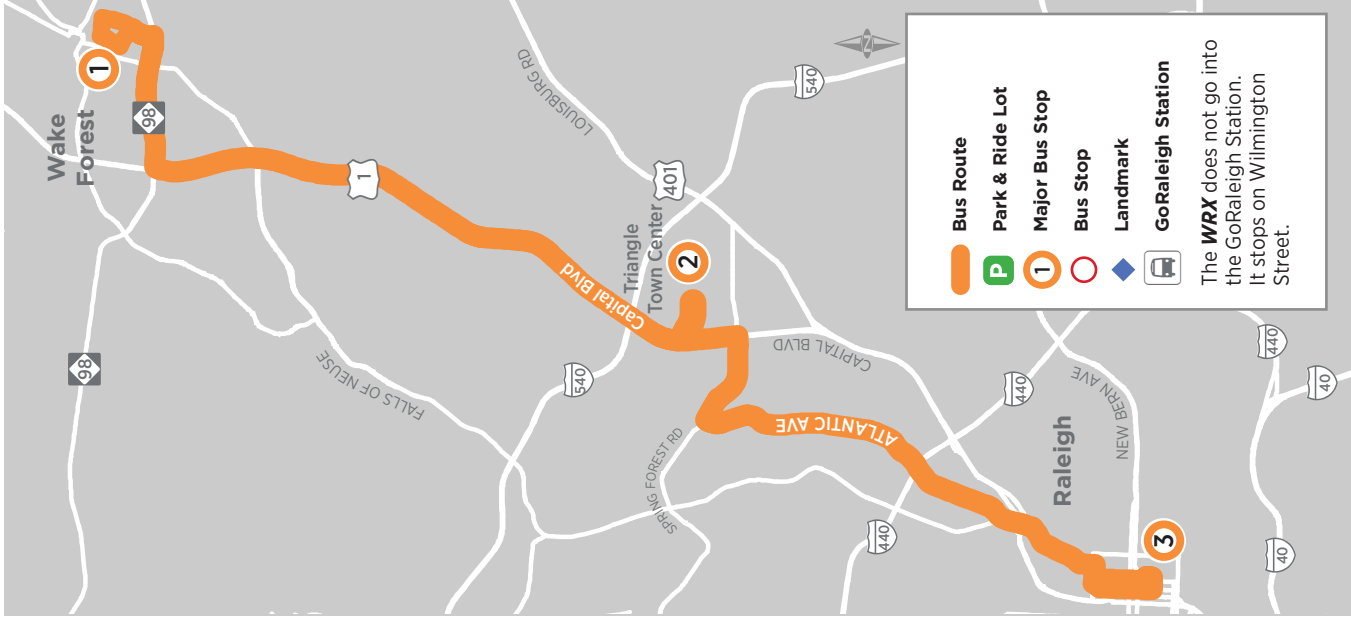

Wake Forest-Raleigh Express WRX

The Wake Forest-Raleigh Express is provided by GoTriangle and operated by GoRaleigh vehicles.

Wake Forest-Raleigh Express Holiday Service

No service on Saturday, Sunday and these holidays:

- New Year's Day
- MLK Jr. Day
- Memorial Day
- Independence Day
- Labor Day
- Thanksgiving Day
- Friday after Thanksgiving
- Christmas Eve
- Christmas Day
- Labor Day

For all bus route holiday schedules, visit GoRaleigh.org or call 919-485-7433.

Where to buy passes

IN PERSON: Wake Forest Town Hall, 301 S. Brooks St., Wake Forest; Mon-Fri, 8 am-4 pm
GoRaleigh Station Information Center, 214 S. Blount St., Mon-Fri, 7 am-6 pm; Sat, 8 am-5 pm

ON BUS: Single ride or express day pass. Exact change.

ONLINE: GoTriangle.org

How to connect to other destinations

The GoRaleigh Station at 214 S. Blount St. offers connecting routes to RDU International Airport, Cary, RTP, Chapel Hill, Durham and other destinations in the area. Visit GoRaleigh.org to see the system-wide route map and individual route schedules.

Wake Forest-Raleigh Express Fares

One Way

adult.....	$3
youth, ages 12 and younger.....	free
youth, ages 13-18 (with Youth Go Pass).....	free
youth, ages 13-18 (without Youth Go Pass).....	$1.25
seniors, ages 65+, and disabled*.....	$1.25

Day Pass

adult.....	$6
youth, ages 6-18.....	$2.50
youth, ages 5 and younger.....	free
seniors, ages 65+, and disabled*.....	$2.50

7-Day Express Pass

adult.....	$22
youth, ages 6-18.....	$9.25
youth, ages 5 and younger.....	free
seniors, ages 65+, and disabled*.....	$9.25

31-Day Express Pass

adult.....	$102
youth, ages 6-18.....	$42.50
youth, ages 5 and younger.....	free
seniors, ages 65+, and disabled*.....	$42.50

Stored Value Cards**

$13.50 stored value card.....	$12
$25 stored value card.....	$20
$50 stored value card.....	$40

* **DISABLED RATE QUALIFICATIONS:** Medicare card holders, disabled riders with a VA Disability Card, VA "Service Connected" card or disability card from any transit system.

** **Stored Value Cards** are valid on Regional and Express Triangle Transit Routes and on C-Iran and GoRaleigh.

DISCOUNTS: UNC, NCSU, NC state government and other Triangle employers may offer free or discounted passes to students and staff. Check with your transportation coordinator or HR department.

Wake Forest to Raleigh

Downtown Wake Forest at the Senior Center E Holding Ave at S Brooks St	Triangle Town Center at the Orvis store	Downtown Raleigh Wilmington St at Martin St
1	2	3
5:50 am	6:20 am	6:55 am
6:50 am	7:20 am	7:55 am
7:50 am	8:20 am	8:55 am
5:20 pm	5:45 pm	6:15 pm
6:20 pm	6:45 pm	7:15 pm

Raleigh to Wake Forest

Downtown Raleigh Wilmington St at Martin St	Triangle Town Center at the Orvis store	Downtown Wake Forest at the Senior Center E Holding Ave at S Brooks St
3	2	1
6:00 am	6:25 am	6:50 am
7:00 am	7:25 am	7:50 am
4:20 pm	4:50 pm	5:20 pm
5:20 pm	5:50 pm	6:20 pm
6:20 pm	6:50 pm	7:20 pm

GoRaleigh vehicles are Safe Places for anyone in need of immediate help and safety.

Smoking is not allowed on GoRaleigh vehicles.