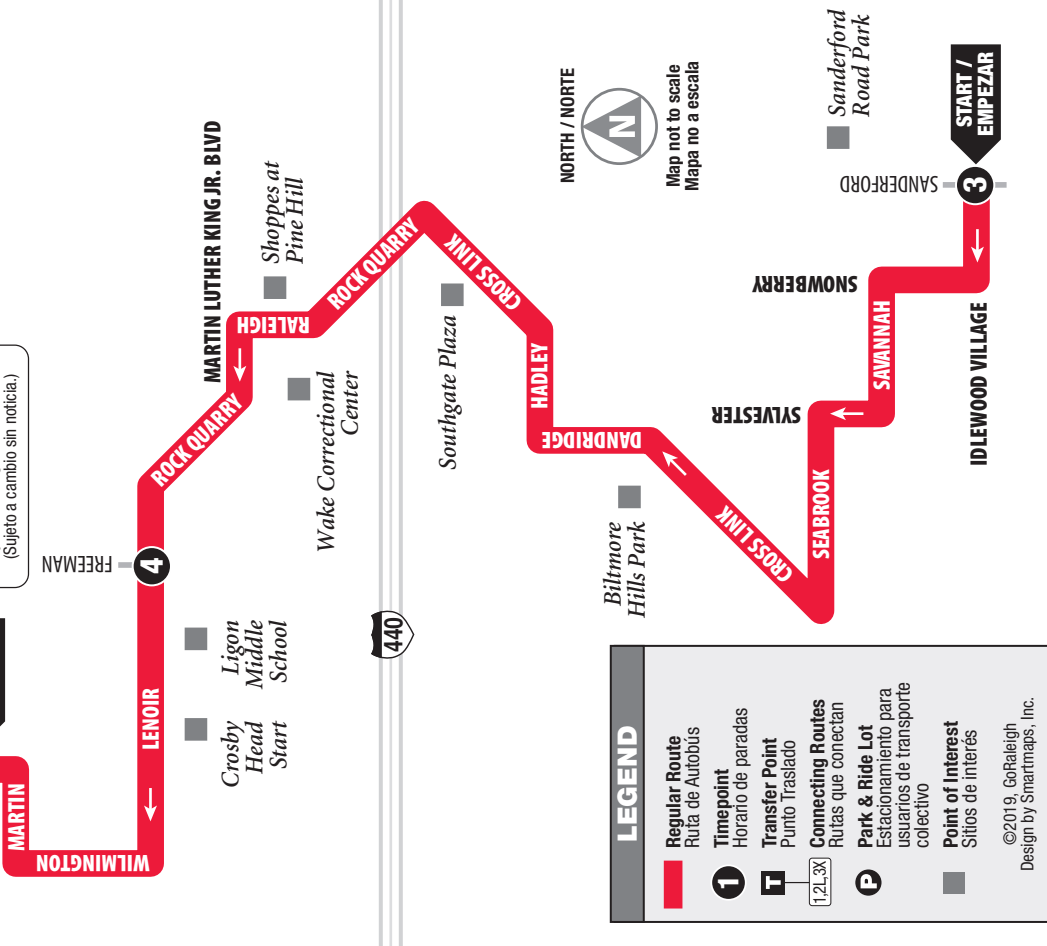

DOWNTOWN
RALEIGH

1 END /
TERMINAR
5

Inbound to Downtown

Hacia el centro de la ciudad

MONDAY-FRIDAY / LUNES-VIERNES

Sanderford Village at Idlewood 3	6:05	6:12
Lenoir at Freeman 4	6:35	6:42
GoRaleigh Station 5	7:05	7:12
	7:35	7:42
	8:05	8:12
	8:35	8:42
	9:05	9:12
	9:35	9:42
	10:35	10:42
	11:35	11:42
PM	12:35	12:42
	1:35	1:42
	2:35	2:42
	3:35	3:42
	4:05	4:12
	4:35	4:42
	5:05	5:12
	5:35	5:42
	6:05	6:12
	6:35	6:42
	7:05	7:12
	8:05	8:12
	9:05	9:12
	10:05	10:12
	11:05	11:12
	12:05	—