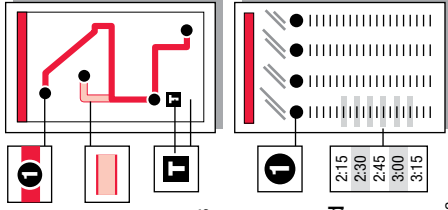

INSTRUCTIONS / INSTRUCCIONES

The bus stops here at listed times. Numbers on the map represent major stops; other stops are also available. (El bus hace paradas aquí de acuerdo al horario señalado. Los números en el mapa representan las paradas principales; hay otras paradas disponibles también.)

The bus travels here sometimes. See timetable beside the map for trips that travel this route variation. (El bus para por aquí algunas veces. Referirse a la tabla de horarios al lado del mapa para encontrar los viajes de esta ruta.)

The transfer point shows where routes intersect and transfers to other routes may be available. (El punto de traslado muestra dónde se interseccionan las rutas y las transferencias disponibles a otras rutas.)

The bus stops at each of the times listed below the symbol. (El bus hace paradas a las horas señaladas debajo del símbolo.)

The timetable shows WHEN the bus stops. Shaded times indicate when a radial and local route meet. Transfers are timed so waiting is minimal.

(La tabla de horarios muestra CUANDO el bus hace la paradas. Las horas en sombreadas indican cuando una ruta radial y local se interseccionan. Las transferencias son cronometradas de manera que el tiempo de espera es mínimo.)

FARES / TARIFAS

Fare Type	Full Fare	Reduced Fare¹
One-Way Fare	$1.25	$0.60
Local Day Pass	$2.50	$1.25
7-Day Pass	$12.00	$6.00
31-Day Pass	$45.00	$22.50
Seniors Age 65 or Older & Children Age 12 or Younger	Free²	
Stored Value Card (Card has $25.00 Value)		$20.00
Other GoPass and regional options are available.		

No Transfers Issued

¹Persons with Disabilities, Medicare Card Holders and Teens 13-18:

When paying a Reduced Fare a GoRaleigh ID must be shown. Teens 13-18 must show a current School ID or GoRaleigh ID.

A Medicare Card and a valid ID may be used to secure a GoRaleigh ID.

²Passengers 65 or Older, Children 12 or Younger:

When paying a Seniors 65+ Free Fare a GoRaleigh ID must be shown. Children under 12 & over 60" tall must present a GoRaleigh ID.

To Obtain a GoRaleigh ID: Call 919-996-3459.

Lost & Found 919-996-3869