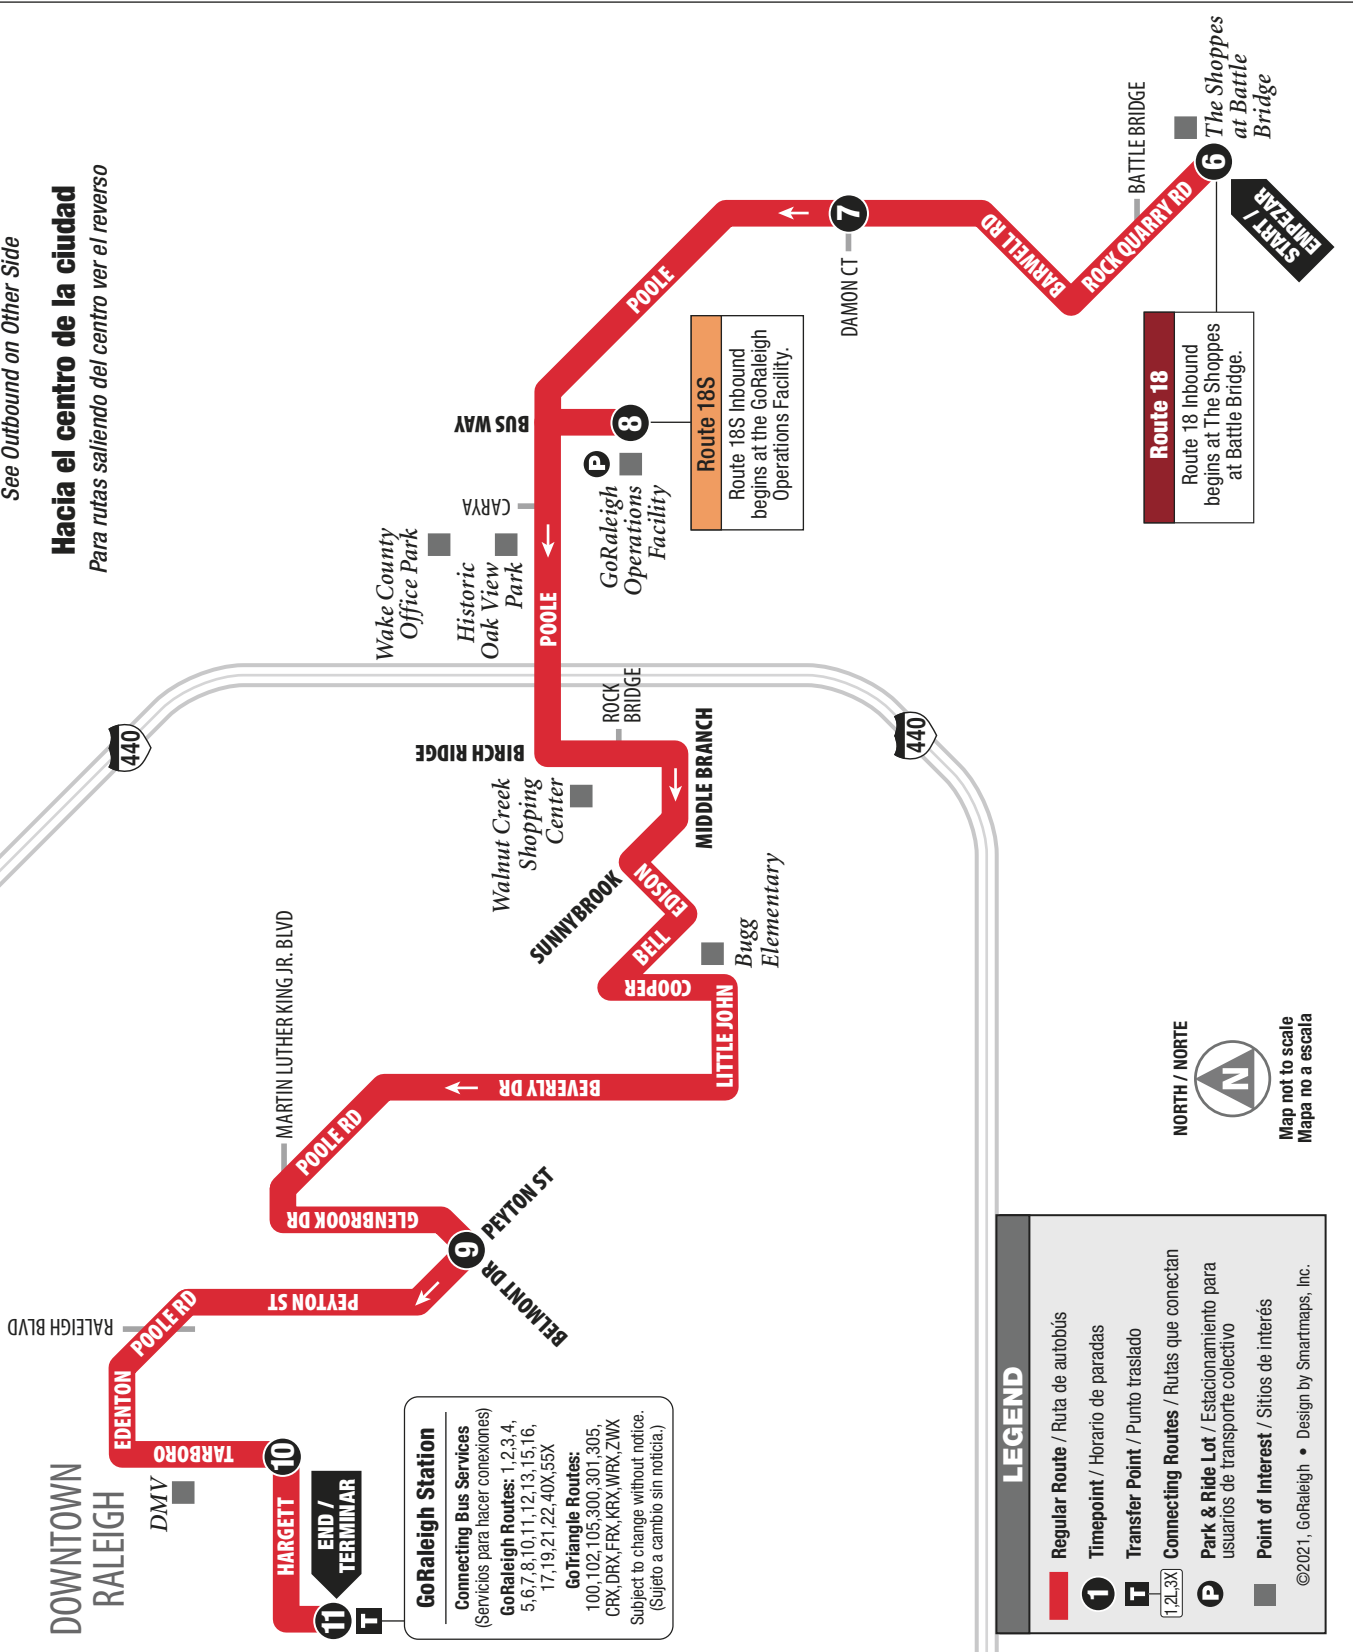

Inbound to Downtown

Hacia el centro de la ciudad

MONDAY-FRIDAY / LUNES-VIERNES

ROUTE #	The Shoppes at Battle Bridge	Barwell at Damon	Bus Way at Poole Road	Peyton at Belmont	Hargett	GoRaleigh Station
18	5:27	5:41	5:51	5:55		
18	6:27	6:41	6:51	6:55		
18S	7:00	7:16	7:24	7:28		
18S	7:08	7:13	7:20	7:25		
18S	8:00	8:16	8:24	8:28		
18	8:08	8:13	8:21	8:25		
18S	9:00	9:16	9:24	9:28		
18	9:08	9:13	9:21	9:25		
18	10:08	10:13	10:21	10:25		
18	11:08	11:13	11:21	11:25		
18	12:08	12:13	12:21	12:25		
18	1:08	1:13	1:21	1:25		
18	2:08	2:13	2:21	2:25		
18	3:08	3:13	3:21	3:25		
18	4:08	4:13	4:21	4:25		
18S	5:00	5:16	5:24	5:28		
18	5:08	5:13	5:21	5:25		
18S	6:00	6:16	6:24	6:28		
18	6:08	6:13	6:21	6:25		
18S	7:00	7:16	7:24	7:28		
18	7:08	7:13	7:21	7:25		
18	8:08	8:13	8:21	8:25		
18	9:08	9:13	9:21	9:25		
18	10:08	10:13	10:21	10:25		
18	11:08	11:13	11:21	11:25		