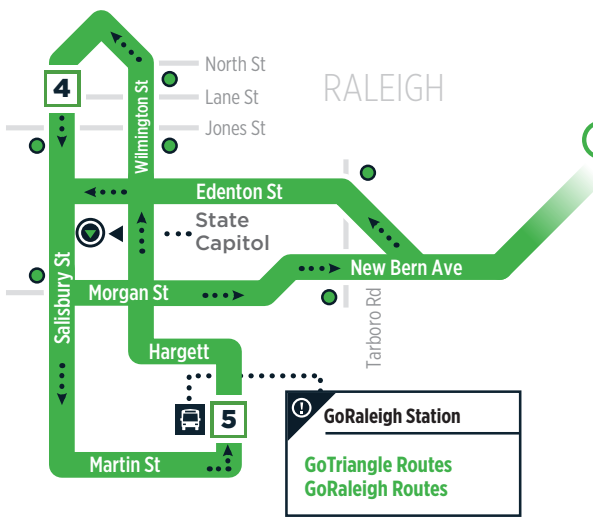

Route ZWX

LEGEND

NO SMOKING IS ALLOWED ON GOTRIANGLE VEHICLES

Smoking and/or the use of vapor products, including e-cigarettes, is not permitted on GoTriangle vehicles, at bus stops and city-owned sidewalks within Orange, Durham and Wake County.

ZWX

MONDAY - FRIDAY SERVICE

ZEBULON TO WENDELL TO RALEIGH

1	2	3	4	5
Zebulon Park-and-Ride (Compare Foods) #1888	Wendell Park-and-Ride #1890	New Bern Ave. at WakeMed (across) #9923	Salisbury St. at Lane St. #8059	Blount St. at GoRaleigh Station #8909
6:00 AM	6:10 AM	6:32 AM	6:42 AM	6:50 AM
7:00 AM	7:10 AM	7:32 AM	7:42 AM	7:50 AM
8:00 AM	8:10 AM	8:32 AM	8:42 AM	8:50 AM
-	-	-	-	-
5:05 PM	5:15 PM	5:40 PM	-	5:55 PM

RALEIGH TO WENDELL TO ZEBULON

5	4	3	2	1
Blount St. at GoRaleigh Station #8909	Salisbury St. at Lane St. #8059	New Bern Ave. at WakeMed #1891	Wendell Park-and-Ride #1889	Zebulon Park-and-Ride (Compare Foods) #1888
7:00 AM	-	7:10 AM	7:33 AM	7:50 AM
-	-	-	-	-
4:10 PM	4:15 PM	4:25 PM	4:48 PM	5:00 PM
5:10 PM	5:15 PM	5:25 PM	5:48 PM	6:00 PM
6:10 PM	6:15 PM	6:25 PM	6:48 PM	7:00 PM