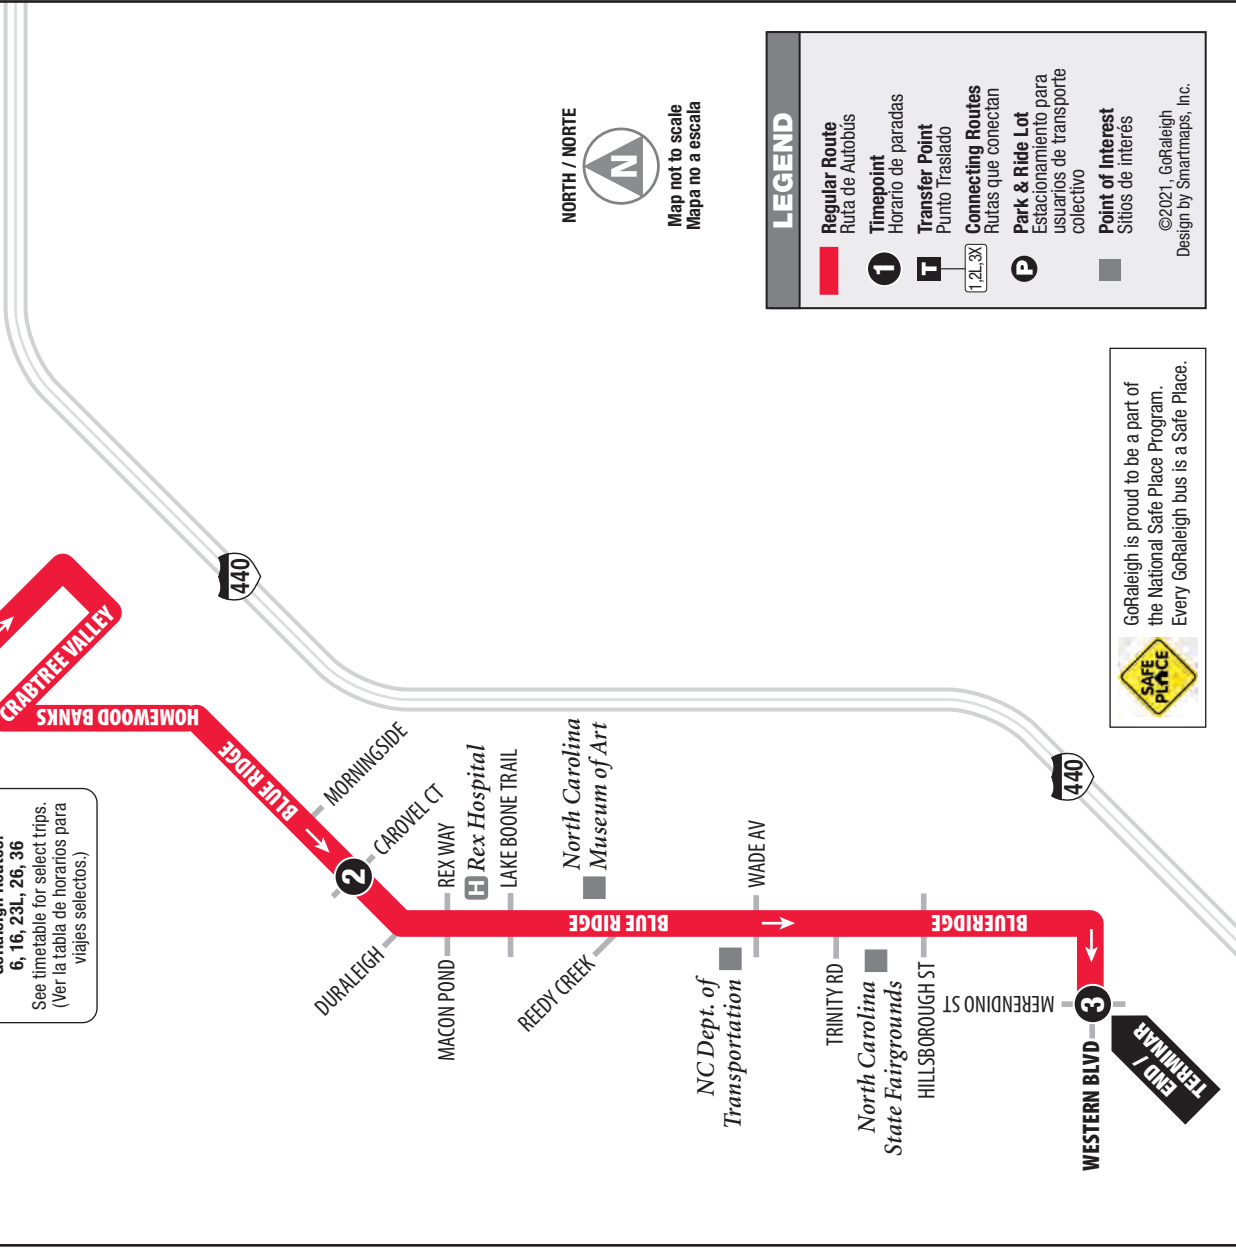

ROUTE 27 Blue Ridge

Southbound to Western Boulevard

See Northbound on Other Side

Hacia el sur a Western Boulevard

Para rutas hacia el norte ver el reverso

Crabtree Valley Mall
Connecting Bus Services
Servicios para hacer conexiones
GoRaleigh Routes:
6, 16, 23L, 26, 36
See timetable for select trips.
(Ver la tabla de horarios para viajes selectos.)

NORTH / NORTE
Map not to scale
Mapa no a escala

LEGEND

- **Regular Route**
  Ruta de Autobus
- **1 Timepoint**
  Horario de paradas
- **T Transfer Point**
  Punto Traslado
- **1,2L,3X Connecting Routes**
  Rutas que conectan
- **P Park & Ride Lot**
  Estacionamiento para usuarios de transporte colectivo
- **Point of Interest**
  Sitios de interés

©2021, GoRaleigh
Design by Smartmaps, Inc.

GoRaleigh is proud to be a part of the National Safe Place Program. Every GoRaleigh bus is a Safe Place.

Southbound to Western Boulevard

Hacia el sur a Western Boulevard

MONDAY-FRIDAY, WEEKENDS & HOLIDAYS / LUNES-VIERNES, SERVICIOS PARA FINES DE SEMANA Y DIAS FESTIVOS

	1 Crabtree Valley Mall	2 Blue Ridge Rd at Carovel Ct	3 Western Blvd at Merrendino St
AM	5:30 6:00 6:30 7:00 7:30 8:00 8:30 9:00 9:30 10:00 10:30 11:00 11:30	5:37 6:07 6:37 7:07 7:37 8:07 8:37 9:07 9:37 10:07 10:37 11:07 11:37	5:58 6:28 6:58 7:28 7:58 8:28 8:58 9:28 9:58 10:28 10:58 11:28 11:58
PM	12:00 12:30 1:00 1:30 2:00 2:30 3:00 3:30 4:00 4:30 5:00 5:30 6:00 6:30 7:00 7:30 8:30 9:30 10:30	12:07 12:37 1:07 1:37 2:07 2:37 3:07 3:37 4:07 4:37 5:07 5:37 6:07 6:37 7:07 7:37 8:40 9:40 10:40	12:28 12:58 1:28 1:58 2:28 2:58 3:28 3:58 4:28 4:58 5:28 5:58 6:28 6:58 7:28 7:58 8:58 9:58 10:58

Scan here for trip planning and real time bus tracking options:

INSTRUCTIONS / INSTRUCCIONES

The bus stops here at listed times. Numbers on the map represent major stops; other stops are also available. (El bus hace paradas aquí de acuerdo al horario señalado. Los números en el mapa representan las paradas principales; hay otras paradas disponibles también.)

The bus travels here sometimes. See timetable beside the map for trips that travel this route variation. (El bus para por aquí algunas veces. Referirse a la tabla de horarios al lado del mapa para encontrar los viajes de esta ruta.)

The transfer point shows where routes intersect and transfers to other routes may be available. (El punto de traslado muestra dónde se intersectan las rutas y las transferencias disponibles a otras rutas.)

The bus stops at each of the times listed below the symbol. (El bus hace paradas a las horas señaladas debajo del símbolo.)

The timetable shows WHEN the bus stops. Shaded times indicate when a radial and local route meet. Transfers are timed so waiting is minimal.

(La tabla de horarios muestra CUANDO el bus hace la paradas. Las horas en sombreadas indican cuando una ruta radial y local se intersectan. Las transferencias son cronometradas de manera que el tiempo de espera es mínimo.)

FARES / TARIFAS

Fare Type	Full Fare	Reduced Fare¹
One-Way Fare	.....$1.25	.....$0.60
Local Day Pass	.....$2.50	.....$1.25
7-Day Pass	.....$12.00	.....$6.00
31-Day Pass	.....$40.00	.....$20.00
Seniors Age 65 or Older & Children Age 12 or Younger	.....Free²	.....Free²
Stored Value Card (Card has $25.00 Value)	.....$20.00	.....$20.00

Other GoPass and regional options are available.

No Transfers Issued