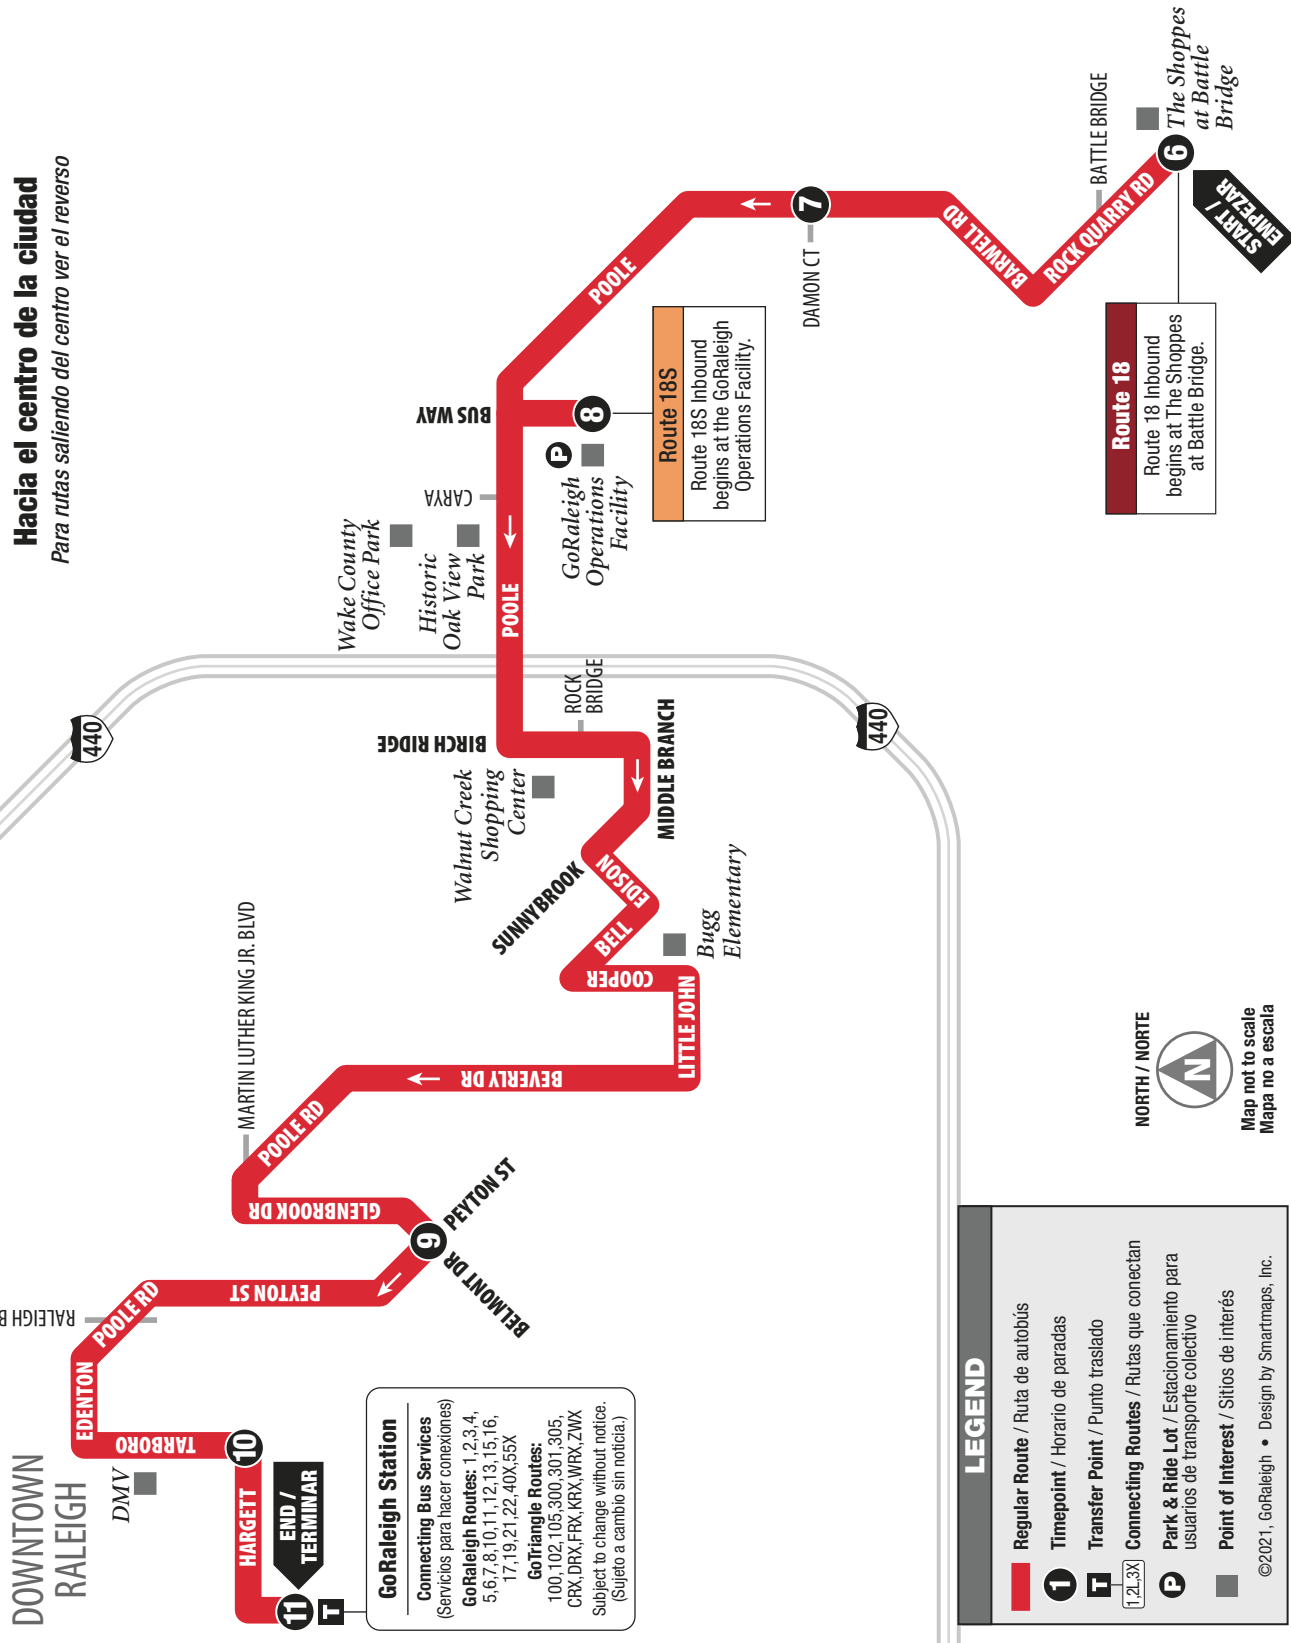

ROUTE 18/18S

POOLE/BARWELL

Inbound to Downtown
See Outbound on Other Side

Hacia el centro de la ciudad
Para rutas saliendo del centro ver el reverso

GoRaleigh Station
Connecting Bus Services (Servicios para hacer conexiones)
GoRaleigh Routes: 1, 2, 3, 4, 5, 6, 7, 8, 10, 11, 12, 13, 15, 16, 17, 19, 21, 22, 40X, 55X
GoTriangle Routes: 100, 102, 105, 300, 301, 305, CRX, DRX, FRX, KRX, WRX, ZWX
Subject to change without notice. (Sujeto a cambio sin notificación.)

LEGEND

- Regular Route / Ruta de autobuses
- Timepoint / Horario de paradas
- Transfer Point / Punto traslado
- Connecting Routes / Rutas que conectan
- Park & Ride Lot / Estacionamiento para usuarios de transporte colectivo
- Point of Interest / Sitios de interés

©2021, GoRaleigh • Design by Smartmaps, Inc.

NORTH / NORTE
Map not to scale
Mapa no a escala

Inbound to Downtown

Hacia el centro de la ciudad

MONDAY-FRIDAY / LUNES-VIERNES

ROUTE #	The Shoppes at Battle	Barwell at Damon	Bus Way at Poole Road	Peyton at Belmont	Hargett	GoRaleigh Station
18	5:27	5:41	5:51	5:55		
18	6:27	6:41	6:51	6:55		
18S	7:00	7:13	7:16	7:28	7:51	7:55
18S	8:00	8:16	8:24	8:28	8:51	8:55
18S	9:00	9:16	9:24	9:28	9:51	9:55
18	10:08	10:13	10:27	10:51	10:51	10:55
18	11:08	11:13	11:27	11:51	11:51	11:55
18	12:08	12:13	12:27	12:51	12:51	12:55
18	1:08	1:13	1:27	1:51	1:51	1:55
18	2:08	2:13	2:27	2:51	2:51	2:55
18	3:08	3:13	3:27	3:51	3:51	3:55
18	4:08	4:13	4:27	4:51	4:51	4:55
18S	5:00	5:16	5:24	5:28	5:51	5:55
18	5:08	5:13	5:27	5:51	5:51	5:55
18S	6:00	6:16	6:24	6:28	6:51	6:55
18	7:00	7:16	7:24	7:28	7:51	7:55
18	8:08	8:13	8:27	8:51	8:51	8:55
18	9:08	9:13	9:27	9:51	9:51	9:55
18	10:08	10:13	10:27	10:51	10:51	10:55
18	11:08	11:13	11:27	11:51	11:51	11:55

Scan here for trip planning and real time bus tracking options:

GoRaleigh is proud to be a part of the National Safe Place Program. Every GoRaleigh bus is a Safe Place.

WEEKEND & HOLIDAYS / SERVICIOS PARA FINES DE SEMANA Y DIAS FESTIVOS

ROUTE #	The Shoppes at Battle	Barwell at Damon	Bus Way at Poole Road	Peyton at Belmont	Hargett	GoRaleigh Station
18	7:38	7:43	7:57	8:11	8:21	8:25
18	8:38	8:43	8:57	9:11	9:21	9:25
18	9:38	9:43	9:57	10:11	10:21	10:25
18	10:38	10:43	10:57	11:11	11:21	11:25
18	11:38	11:43	11:57	12:11	12:21	12:25
18	12:38	12:43	12:57	1:11	1:21	1:25
18	1:38	1:43	1:57	2:11	2:21	2:25
18	2:38	2:43	2:57	3:11	3:21	3:25
18	3:38	3:43	3:57	4:11	4:21	4:25
18	4:38	4:43	4:57	5:11	5:21	5:25
18	5:38	5:43	5:57	6:11	6:21	6:25
18	6:38	6:43	6:57	7:11	7:21	7:25
18	7:38	7:43	7:57	8:11	8:21	8:25
18	8:38	8:43	8:57	9:11	9:21	9:25
18	9:38	9:43	9:57	10:11	10:21	10:25
18	10:38	10:43	10:57	11:11	11:21	11:25
18	*11:38	*11:43	*11:57	*12:11	*12:21	*12:25

* This trip does not operate on Sunday or Holidays. (Este transporte no funciona los domingos o días festivos.)

INSTRUCTIONS / INSTRUCCIONES

The bus stops here at listed times. Numbers on the map represent major stops; other stops are also available. (El bus hace paradas aquí de acuerdo al horario señalado. Los números en el mapa representan las paradas principales; hay otras paradas disponibles también.)