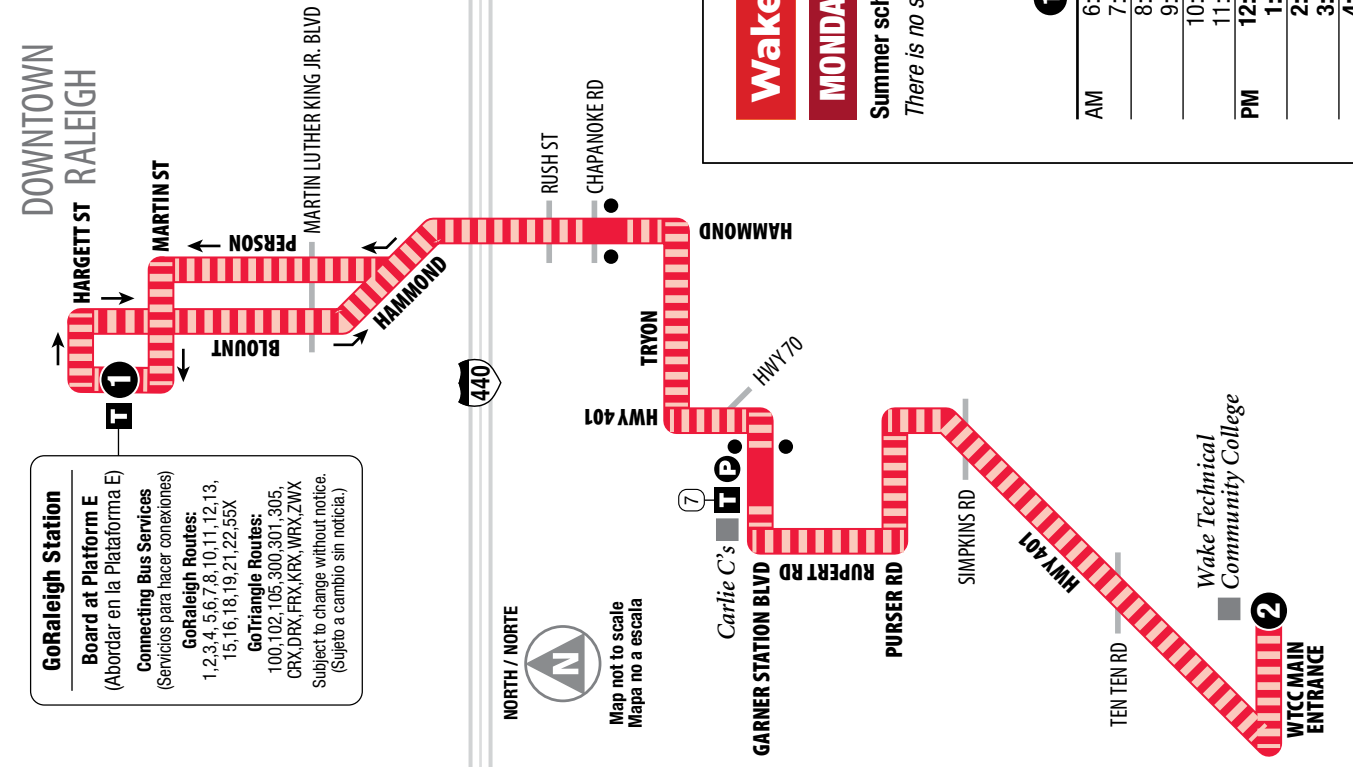

Route 40X Wake Tech Express

Wake Tech Express Reduced Service

GoRaleigh Station
Board at Platform E
(Abordar en la Plataforma E)
Connecting Bus Services
(Servicios para hacer conexiones)
1, 2, 3, 4, 5, 6, 7, 8, 10, 11, 12, 13, 15, 16, 18, 19, 21, 22, 55X
GoTriangle Routes:
100, 102, 105, 300, 301, 305, CRX, DRX, FRX, KRX, WRX, ZWX
Subject to change without notice.
(Sujeto a cambio sin noticia.)

LEGEND

- **Express Route with No Stops**
  Servicio expreso
- **Timepoint**
  Horario de paradas
- **Bus Stop**
  Parada de Autobús
- **Transfer Point**
  Punto Traslado
- **Connecting Routes**
  Rutas que conectan
- **Park & Ride Lot**
  Estacionamiento para usuarios de transporte colectivo
- **Point of Interest**
  Sitios de interés

©2017, GoRaleigh
Design by Smartmaps, Inc.

Track your bus live, right now!
Download the free app:
Translocrider.com

MONDAY-FRIDAY / LUNES-VIERNES

	GoRaleigh Station 1	Wake Tech Community College 2	GoRaleigh Station 1
AM	6:15	6:45	7:10
	7:15	7:45	8:10
	8:15	8:45	9:10
	9:15	9:45	10:10
	10:15	10:45	11:10
	11:15	11:45	12:10
PM	12:15	12:45	1:10
	1:15	1:45	2:10
	2:15	2:45	3:10
	3:15	3:45	4:10
	4:15	4:45	5:10
	5:15	5:45	6:10

Wake Tech Express Modified Schedule

Semester Breaks & Holidays

Modified Schedule is in effect during semester breaks and student holidays.
WTCC calendar information is available at <http://calendars.waketech.edu>
Visit WTCC Green Trek for transportation information at <https://www.waketech.edu/about-wake-tech/green-trek>
For WTCC inquiries, call 919-866-5653 or email transportation@waketech.edu
No service when WTCC is closed.

	GoRaleigh Station 1	Wake Tech Community College 2	GoRaleigh Station 1
AM	6:45	7:15	7:40
	7:45	8:15	8:40
	11:45	12:15	12:40
PM	3:45	4:15	4:40
	5:45	6:15	6:40

Wake Tech Express Summer

MONDAY-THURSDAY / LUNES-JUEVES

Summer schedule operates Monday – Thursday.
There is no service on Fridays during the summer schedule.

	GoRaleigh Station 1	Wake Tech Community College 2	GoRaleigh Station 1
AM	6:15	6:45	7:10
	7:15	7:45	8:10
	8:15	8:45	9:10
	9:15	9:45	10:10
	10:15	10:45	11:10
	11:15	11:45	12:10
PM	12:15	12:45	1:10
	1:15	1:45	2:10
	2:15	2:45	3:10
	3:15	3:45	4:10
	4:45	5:15	5:40