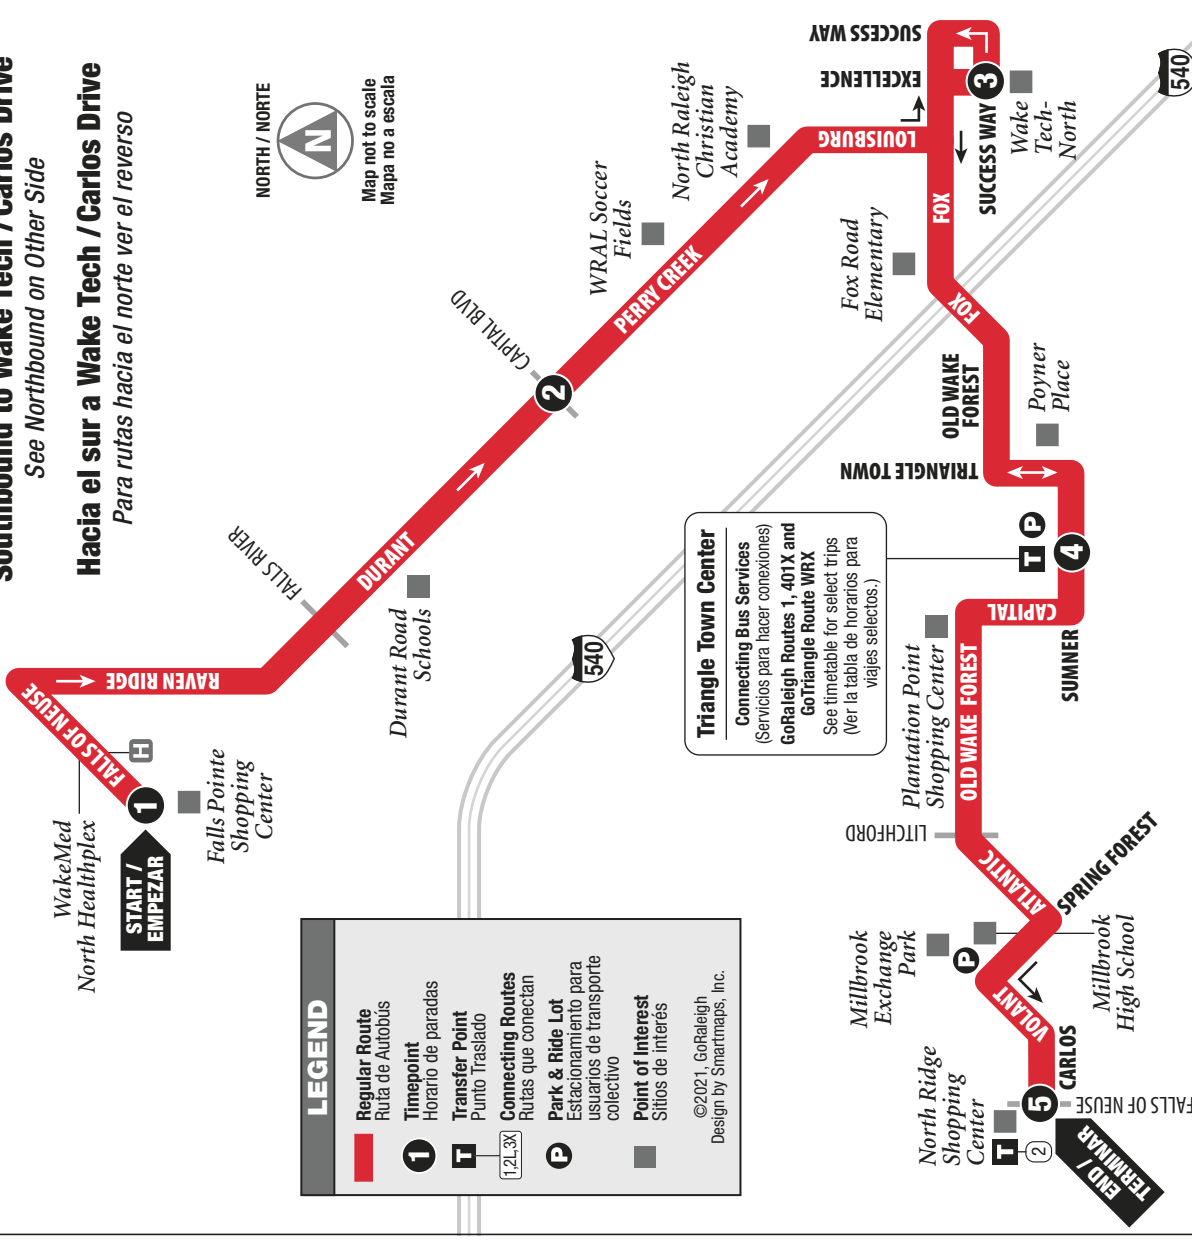

ROUTE 25L

Triangle Town Center

Southbound to Wake Tech / Carlos Drive

See Northbound on Other Side

Hacia el sur a Wake Tech / Carlos Drive

Para rutas hacia el norte ver el reverso

LEGEND

- **Regular Route**
  Ruta de Autobus
- **Timepoint**
  Horario de paradas
- **Transfer Point**
  Punto Traslado
- **Connecting Routes**
  Rutas que conectan
- **Park & Ride Lot**
  Estacionamiento para usuarios de transporte colectivo
- **Point of Interest**
  Sitios de interés

©2021, GoRaleigh
Design by Smartmaps, Inc.

Triangle Town Center
Connecting Bus Services
(Servicios para hacer conexiones)
GoRaleigh Routes 1, 401X and
GoTriangle Route WRX
See timetable for select trips
(Ver la tabla de horarios para
viajes selectos.)

Southbound to Wake Tech / Carlos Drive

Hacia el sur a Wake Tech / Carlos Drive

MONDAY-FRIDAY / LUNES-VIERNES

	1 Falls of Neuse at Durant	2 Durant at Capital	3 Wake Tech North	4 Triangle Town Center	5 Carlos at Falls of Neuse
AM					
	6:04	5:14	5:28	5:42	6:00
	7:04	6:14	6:28	6:42	7:00
	8:04	7:14	7:28	7:42	8:00
	9:04	8:14	8:28	8:42	9:00
	10:04	9:14	9:28	9:42	10:00
	11:04	10:14	10:28	10:42	11:00
	12:04	11:14	11:28	11:42	12:00
PM					
	12:04	12:14	12:28	12:42	1:00
	1:04	1:14	1:28	1:42	2:00
	2:04	2:14	2:28	2:42	3:00
	3:04	3:14	3:28	3:42	4:00
	4:04	4:14	4:28	4:42	5:00
	5:04	5:14	5:28	5:42	6:00
	6:04	6:14	6:28	6:42	7:00
	7:04	7:14	7:28	7:42	8:00

WEEKEND & HOLIDAYS / SERVICIOS PARA FINES DE SEMANA Y DIAS FESTIVOS

AM					
	8:04	8:14	8:28	8:42	9:00
	9:04	9:14	9:28	9:42	10:00
	10:04	10:14	10:28	10:42	11:00
	11:04	11:14	11:28	11:42	12:00
PM					
	12:04	12:14	12:28	12:42	1:00
	1:04	1:14	1:28	1:42	2:00
	2:04	2:14	2:28	2:42	3:00
	3:04	3:14	3:28	3:42	4:00
	4:04	4:14	4:28	4:42	5:00
	5:04	5:14	5:28	5:42	6:00
	6:04	6:14	6:28	6:42	7:00
	7:04	7:14	7:28	7:42	8:00

Track your bus live, right now!
Download the free app:
Translocrider.com

INSTRUCTIONS / INSTRUCCIONES

The bus stops here at listed times. Numbers on the map represent major stops; other stops are also available. (El bus hace paradas aquí de acuerdo al horario señalado. Los números en el mapa representan las paradas principales; hay otras paradas disponibles también.)

The bus travels here sometimes. See timetable beside the map for trips that travel this route variation. (El bus para por aquí algunas veces. Referirse a la tabla de horarios al lado del mapa para encontrar los viajes de esta ruta.)

The transfer point shows where routes intersect and transfers to other routes may be available. (El punto de traslado muestra dónde se intersectan las rutas y las transferencias disponibles a otras rutas.)

The bus stops at each of the times listed below the symbol. (El bus hace paradas a las horas señaladas debajo del símbolo.)

The timetable shows WHEN the bus stops. Shaded times indicate when a radial and local route meet. Transfers are timed so waiting is minimal. (La tabla de horarios muestra CUANDO el bus hace la paradas. Las horas en sombreadas indican cuando una ruta radial y local se intersectan. Las transferencias son cronometradas de manera que el tiempo de espera es mínimo.)