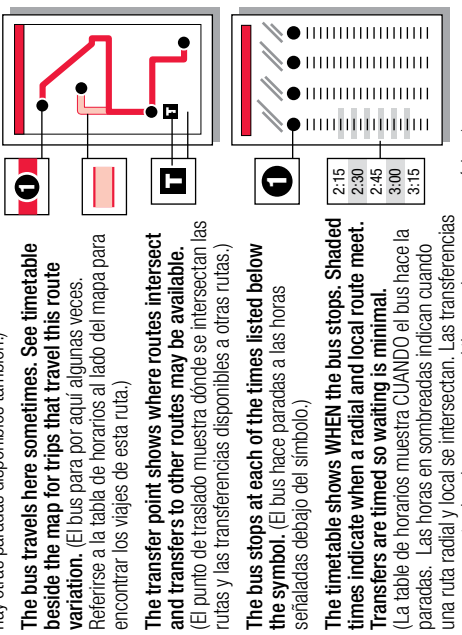

ROUTE 33 Knightdale

Outbound to Knightdale

See Inbound on Other Side

Saliendo a Knightdale

Para rutas rumbo al centro ver el reverso

FARES / TARIFAS

Fare Type	Full Fare	Reduced Fare¹
One-Way Fare	.....$1.25	.....$0.60
Local Day Pass	.....$2.50	.....$1.25
7-Day Pass	.....$12.00	.....$6.00
31-Day Pass	.....$40.00	.....$20.00
Seniors Age 65 or Older & Children Age 12 or Younger	.....Free²	.....Free²
Stored Value Card (Card has $25.00 Value)	.....$20.00	.....$20.00

Other GoPass and regional options are available.
No Transfers Issued

Lost & Found 919-996-3869

Outbound to Knightdale

Saliendo a Knightdale

MONDAY-FRIDAY / LUNES-VIERNES

	1 New Hope Commons	2 Knightdale Blvd at REX	3 Knightdale Station	4 Old Knight Road
AM	6:00	6:13	6:23	6:33
	7:00	7:13	7:23	7:33
	8:00	8:13	8:23	8:33
	9:00	9:13	9:23	9:33
	10:00	10:13	10:23	10:33
	11:00	11:13	11:23	11:33
PM	12:00	12:13	12:23	12:33
	1:00	1:13	1:23	1:33
	2:00	2:16	2:26	2:36
	3:00	3:16	3:26	3:36
	4:00	4:16	4:26	4:36
	5:00	5:16	5:26	5:36
	6:00	6:16	6:26	6:36
	7:00	7:16	7:26	7:36
	8:00	8:16	8:26	8:36
	9:00	9:16	9:26	9:36

Track your bus live, right now!

Download the free app:

Translocrider.com