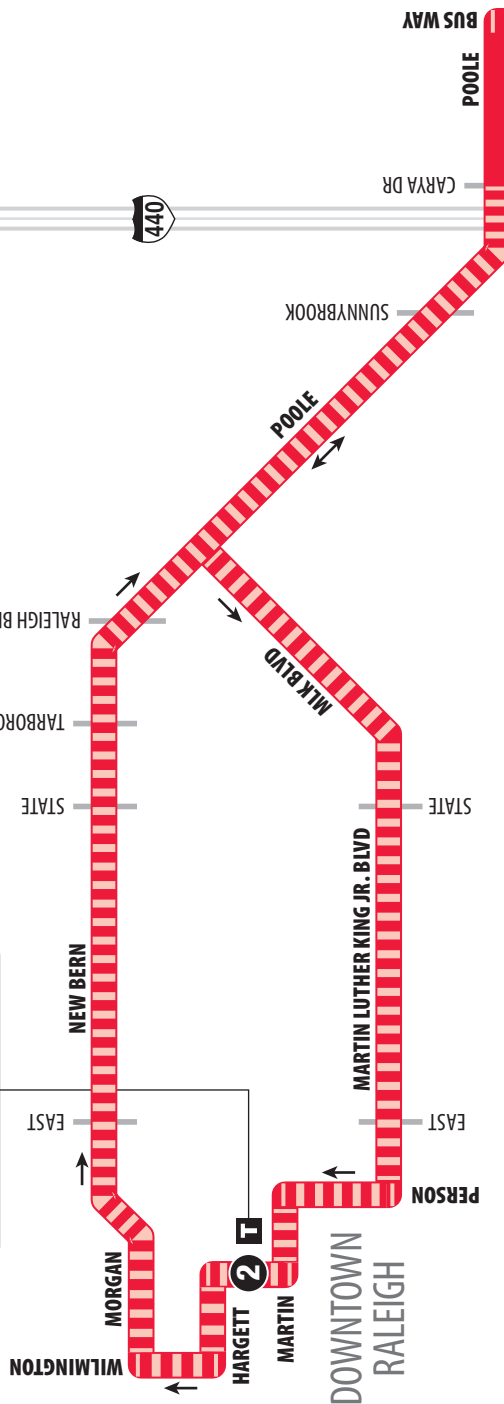

Route 55X Poole Road Express

Poole Road Express

GoRaleigh Station

Board at Platform C
(Abordar en la Plataforma C)

Connecting Bus Services
(Servicios para hacer conexiones)

GoRaleigh Routes: 1, 2, 3, 4, 5, 6, 7, 8, 10, 11, 12, 13, 15, 16, 17, 18/18S, 19, 20, 21, 22, 40X
GoTriangle Routes: 100, 105, 300, 301, 305, CRX, DRX, FRX, WRX, ZWX
Subject to change without notice.
(Sujeto a cambio sin noticia.)

NORTH / NORTE

Map not to scale
Mapa no a escala

LEGEND

1. **Regular Route**
     Ruta de Autobús
   - **Express Route with No Stops**
     Servicio expreso
   - **1** **Timepoint**
     Horario de paradas
   - **T** **Transfer Point**
     Punto Traslado
   - **Connecting Routes**
     Rutas que conectan
   - **P** **Park & Ride Lot**
     Estacionamiento para usuarios de transporte colectivo
   - **Point of Interest**
     Sitios de interés
2. ©2020, GoRaleigh
   Design by Smartmaps, Inc.

Track your bus live, right now!
Download the free app:

Translocrider.com

GoRaleigh is proud to be a part of the National Safe Place Program. Every GoRaleigh bus is a Safe Place.

MONDAY-FRIDAY / LUNES-VIERNES

	Bus Way	1	2	2	1
		GoRaleigh Station (Arrives)	GoRaleigh Station (Departs)	GoRaleigh Station (Arrives)	GoRaleigh Station (Departs)
AM		5:55	6:15	—	—
		6:40	7:00	—	—
		7:10	7:30	7:30	7:45
PM		5:00	5:20	5:30	5:45
		5:45	6:00	6:00	6:15
		—	—	6:25	6:40
		—	—	10:25	10:40
		—	—	11:00	11:15

SATURDAY / SABADO

	Bus Way	1	2	2	1
		GoRaleigh Station (Arrives)	GoRaleigh Station (Departs)	GoRaleigh Station (Arrives)	GoRaleigh Station (Departs)
AM		5:45	5:58	—	—
		6:45	6:58	—	—
		7:15	7:28	—	—
PM		—	—	1:27	1:40
		—	—	7:24	7:39
		—	—	10:25	10:40
		—	—	10:59	11:12

SUNDAY & HOLIDAYS / SERVICIOS PARA DOMINGO Y DIAS FESTIVOS

	Bus Way	1	2	2	1
		GoRaleigh Station (Arrives)	GoRaleigh Station (Departs)	GoRaleigh Station (Arrives)	GoRaleigh Station (Departs)
AM		5:45	5:58	—	—
		6:45	6:58	—	—
		7:15	7:28	—	—
PM		—	—	1:27	1:40
		—	—	7:28	7:41
		—	—	10:59	11:12