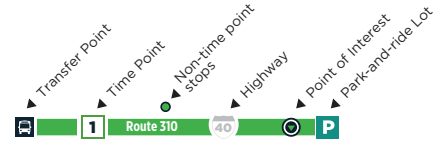

Regional Transit Center
GoTriangle Routes & RTP Connect

PLEASE NOTE:
Not all stops shown on map

NO SMOKING IS ALLOWED ON GOTRIANGLE VEHICLES
Smoking and/or the use of vapor products, including e-cigarettes, is not permitted on GoTriangle vehicles, at bus stops and city-owned sidewalks within Orange, Durham and Wake County.

Cary Depot
GoCary Routes & GoTriangle Route 300

310

MONDAY - FRIDAY SERVICE

RTC TO WAKE TECH RTP TO CARY DEPOT

CARY DEPOT TO WAKE TECH RTP TO RTC

Regional Transit Center #1000
Watkins Rd at Wake Tech RTP (WB) #1252
Cary Depot #1398

Cary Depot #1398
Watkins Rd at Wake Tech RTP (WB) #1253
Regional Transit Center #1000

6:30 AM	6:38 AM	6:55 AM
7:30 AM	7:38 AM	7:55 AM
8:30 AM	8:38 AM	8:55 AM
9:30 AM	9:38 AM	9:55 AM
10:30 AM	10:38 AM	10:55 AM
11:30 AM	11:38 AM	11:55 AM
12:30 PM	12:38 PM	12:55 PM
1:30 PM	1:38 PM	1:55 PM
2:30 PM	2:38 PM	2:55 PM
3:30 PM	3:38 PM	3:55 PM
4:30 PM	4:38 PM	4:55 PM
5:30 PM	5:38 PM	5:55 PM
6:30 PM	6:38 PM	6:55 PM
7:30 PM	7:38 PM	7:55 PM
8:30 PM	8:38 PM	8:55 PM

-	-	-
7:00 AM	7:15 AM	7:25 AM
8:00 AM	8:15 AM	8:25 AM
9:00 AM	9:15 AM	9:25 AM
10:00 AM	10:15 AM	10:25 AM
11:00 AM	11:15 AM	11:25 AM
12:00 PM	12:15 PM	12:25 PM
1:00 PM	1:15 PM	1:25 PM
2:00 PM	2:15 PM	2:25 PM
3:00 PM	3:15 PM	3:25 PM
4:00 PM	4:15 PM	4:25 PM
5:00 PM	5:15 PM	5:25 PM
6:00 PM	6:15 PM	6:25 PM
7:00 PM	7:15 PM	7:25 PM
8:00 PM	8:15 PM	8:25 PM