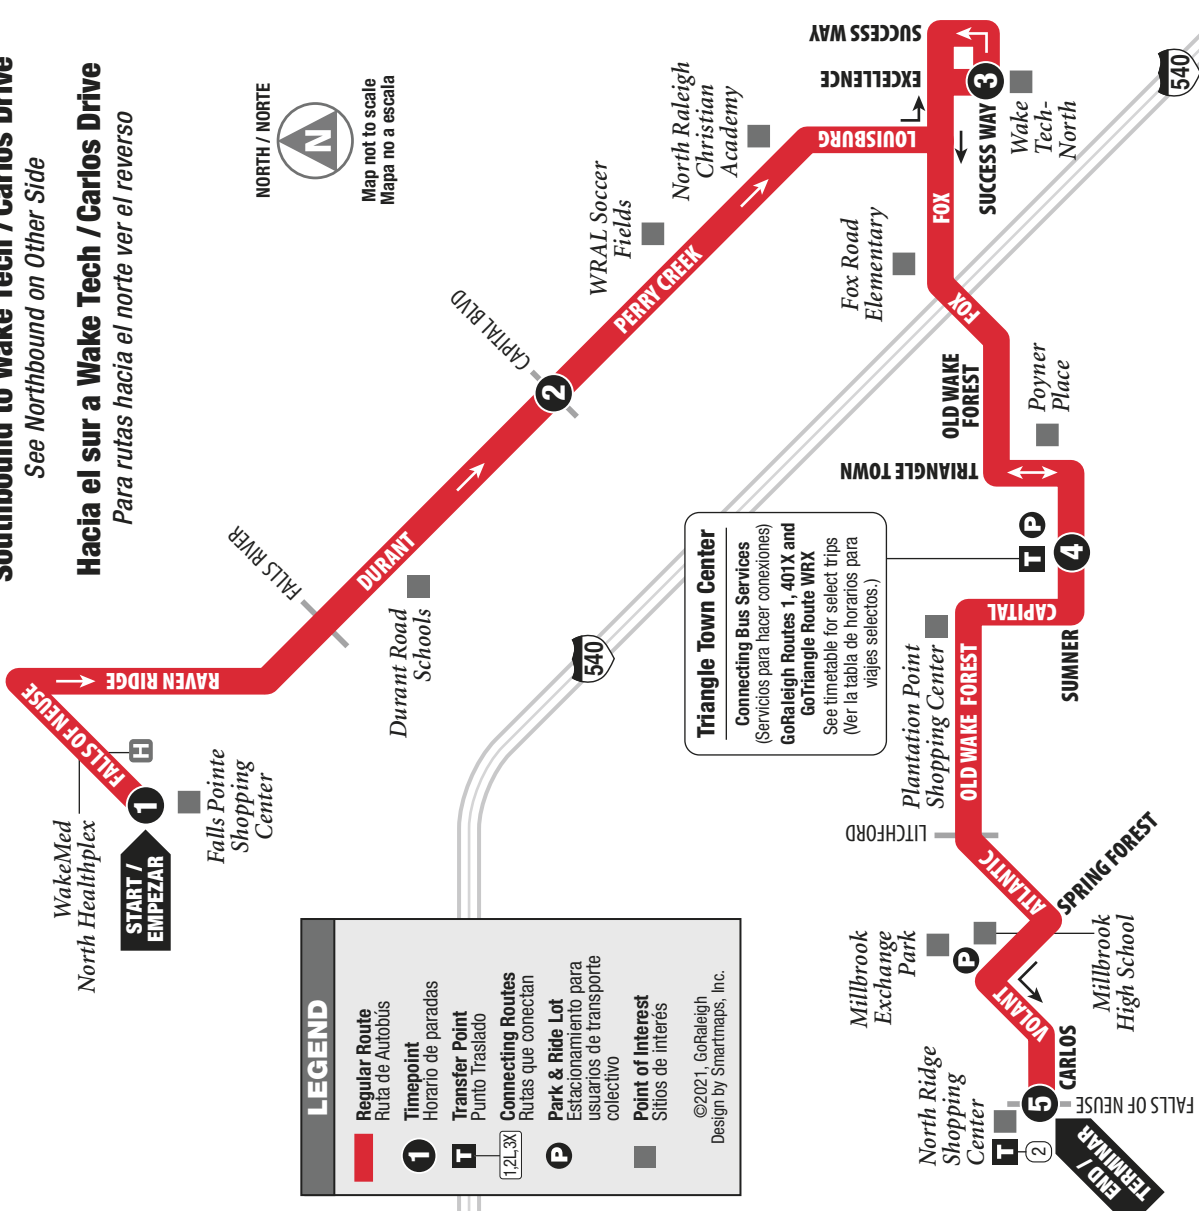

ROUTE 25L

Triangle Town Center

Southbound to Wake Tech / Carlos Drive
See Northbound on Other Side

Hacia el sur a Wake Tech / Carlos Drive
Para rutas hacia el norte ver el reverso

LEGEND

- **Regular Route**
  Ruta de Autobus
- **Timepoint**
  Horario de paradas
- **Transfer Point**
  Punto Traslado
- **Connecting Routes**
  Rutas que conectan
- **Park & Ride Lot**
  Estacionamiento para usuarios de transporte colectivo
- **Point of Interest**
  Sitios de interés

©2021, GoRaleigh
Design by Smartmaps, Inc.

Southbound to Wake Tech / Carlos Drive

Hacia el sur a Wake Tech / Carlos Drive

MONDAY-FRIDAY / LUNES-VIERNES

	1	2	3	4	5
AM	—	5:14	5:28	5:42	6:00
	6:04	6:14	6:28	6:42	7:00
	7:04	7:14	7:28	7:42	8:00
	8:04	8:14	8:28	8:42	9:00
	9:04	9:14	9:28	9:42	10:00
	10:04	10:14	10:28	10:42	11:00
	11:04	11:14	11:28	11:42	12:00
PM	12:04	12:14	12:28	12:42	1:00
	1:04	1:14	1:28	1:42	2:00
	2:04	2:14	2:28	2:42	3:00
	3:04	3:14	3:28	3:42	4:00
	4:04	4:14	4:28	4:42	5:00
	5:04	5:14	5:28	5:42	6:00
	6:04	6:14	6:28	6:42	7:00
	7:04	7:14	7:28	7:42	8:00

WEEKEND & HOLIDAYS / SERVICIOS PARA FINES DE SEMANA Y DIAS FESTIVOS

AM	8:04	8:14	8:28	8:42	9:00
	9:04	9:14	9:28	9:42	10:00
	10:04	10:14	10:28	10:42	11:00
	11:04	11:14	11:28	11:42	12:00
PM	12:04	12:14	12:28	12:42	1:00
	1:04	1:14	1:28	1:42	2:00
	2:04	2:14	2:28	2:42	3:00
	3:04	3:14	3:28	3:42	4:00
	4:04	4:14	4:28	4:42	5:00
	5:04	5:14	5:28	5:42	6:00
	6:04	6:14	6:28	6:42	7:00
	7:04	7:14	7:28	7:42	8:00

Track your bus live, right now!
Download the free app:
Translocrider.com

INSTRUCTIONS / INSTRUCCIONES

The bus stops here at listed times. Numbers on the map represent major stops; other stops are also available. (El bus hace paradas aquí de acuerdo al horario señalado. Los números en el mapa representan las paradas principales; hay otras paradas disponibles también.)

The bus travels here sometimes. See timetable beside the map for trips that travel this route variation. (El bus para por aquí algunas veces. Referirse a la tabla de horarios al lado del mapa para encontrar los viajes de esta ruta.)

The transfer point shows where routes intersect and transfers to other routes may be available. (El punto de traslado muestra dónde se intersectan las rutas y las transferencias disponibles a otras rutas.)

The bus stops at each of the times listed below the symbol. (El bus hace paradas a las horas señaladas debajo del símbolo.)

The timetable shows WHEN the bus stops. Shaded times indicate when a radial and local route meet. Transfers are timed so waiting is minimal. (La tabla de horarios muestra CUANDO el bus hace la paradas. Las horas en sombreadas indican cuando una ruta radial y local se intersectan. Las transferencias son cronometradas de manera que el tiempo de espera es mínimo.)