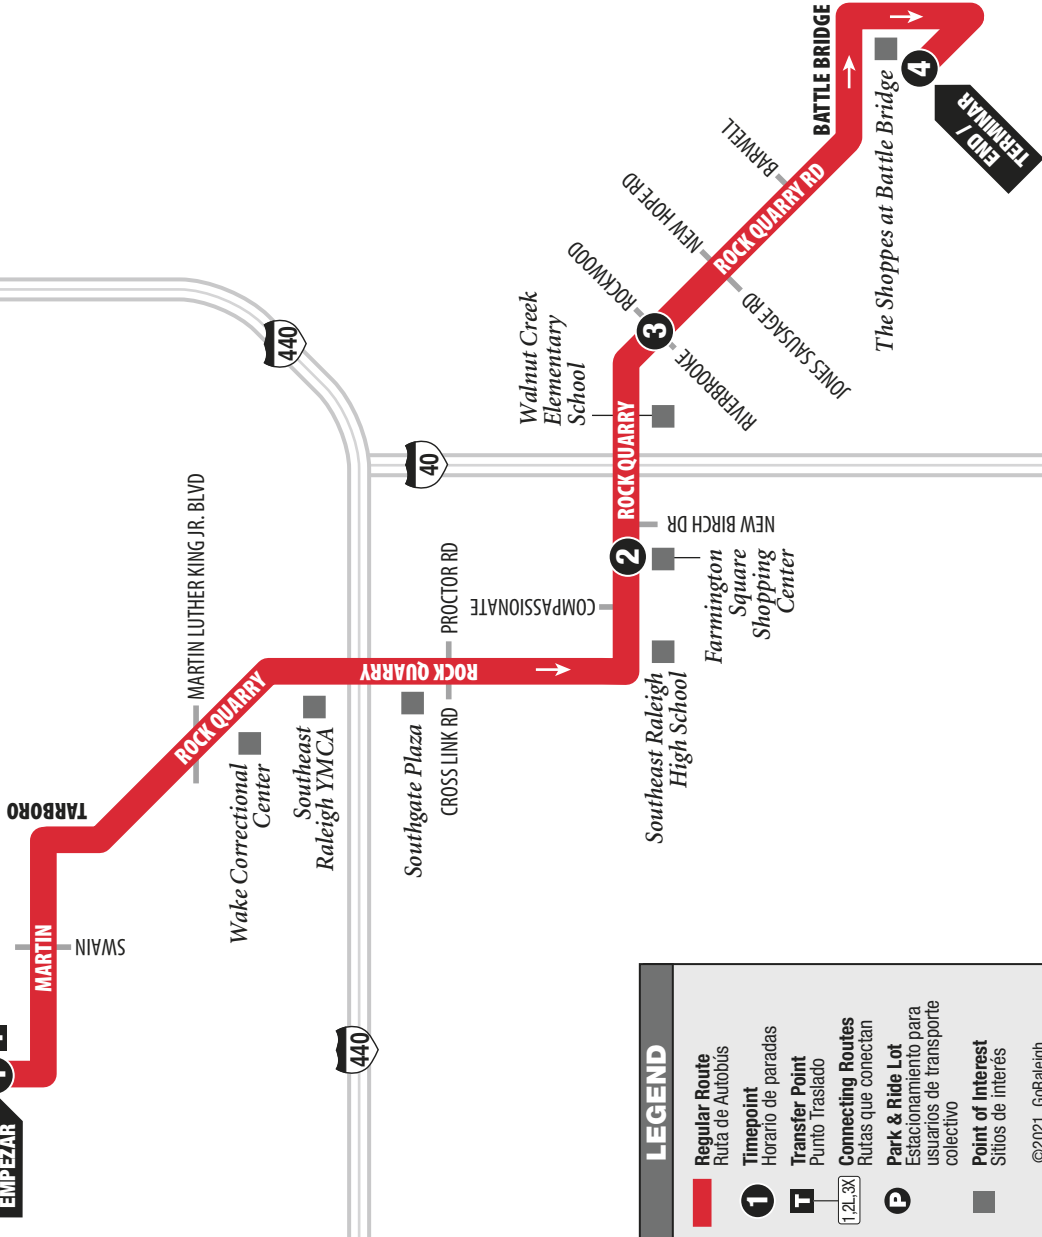

ROUTE 17 Rock Quarry

Outbound from Downtown

See Inbound on Other Side

Saliendo del centro de la ciudad

Para rutas rumbo al centro ver el reverso

DOWNTOWN RALEIGH

GoRaleigh Station
Board at Platform B
(Abordar en la Plataforma B)

START / EMPEZAR 1 T

LEGEND

- **Regular Route**
  Ruta de Autobus
- **Timepoint**
  Horario de paradas
- **Transfer Point**
  Punto Traslado
- **Connecting Routes**
  Rutas que conectan
- **Park & Ride Lot**
  Estacionamiento para usuarios de transporte colectivo
- **Point of Interest**
  Sitios de interés

©2021, GoRaleigh
Design by Smartmaps, Inc.

Outbound from Downtown

Saliendo del centro de la ciudad

MONDAY-FRIDAY, WEEKENDS & HOLIDAYS / LUNES-VIERNES, SERVICIOS PARA FINES DE SEMANA Y DIAS FESTIVOS

	1 GoRaleigh Station	2 Farmington Square	3 Rock Quarry at Battle Bridge	4 The Shoppes at Battle Bridge
AM	6:15	6:33	6:40	6:51
	7:15	7:33	7:40	7:51
	8:15	8:33	8:40	8:51
	9:15	9:33	9:40	9:51
	10:15	10:33	10:40	10:51
	11:15	11:33	11:40	11:51
PM	12:15	12:33	12:40	12:51
	1:15	1:33	1:40	1:51
	2:15	2:33	2:40	2:51
	3:15	3:33	3:40	3:51
	4:15	4:33	4:40	4:51
	5:15	5:33	5:40	5:51
	6:15	6:33	6:40	6:51
	7:15	7:33	7:40	7:51
	8:15	8:33	8:40	8:51
	9:15	9:33	9:40	9:51
	10:15	10:33	10:40	10:51

Track your bus live, right now!

Download the free app:

Translocrider.com

GoRaleigh is proud to be a part of the National Safe Place Program. Every GoRaleigh bus is a Safe Place.

INSTRUCTIONS / INSTRUCCIONES

The bus stops here at listed times. Numbers on the map represent major stops; other stops are also available. (El bus hace paradas aquí de acuerdo al horario señalado. Los números en el mapa representan las paradas principales; hay otras paradas disponibles también.)

The bus travels here sometimes. See timetable beside the map for trips that travel this route variation. (El bus para por aquí algunas veces. Referirse a la tabla de horarios al lado del mapa para encontrar los viajes de esta ruta.)

The transfer point shows where routes intersect and transfers to other routes may be available. (El punto de traslado muestra dónde se intersectan las rutas y las transferencias disponibles a otras rutas.)

The bus stops at each of the times listed below the symbol. (El bus hace paradas a las horas señaladas debajo del símbolo.)

The timetable shows WHEN the bus stops. Shaded times indicate when a radial and local route meet. Transfers are timed so waiting is minimal. (La tabla de horarios muestra CUANDO el bus hace la paradas. Las horas en sombreadas indican cuando una ruta radial y local se intersectan. Las transferencias son cronometradas de manera que el tiempo de espera es mínimo.)

2:15	2:30	2:45	3:00	3:15

FARES / TARIFAS

Fare Type	Full Fare	Reduced Fare¹
One-Way Fare	.....$1.25	.....$0.60
Local Day Pass	.....$2.50	.....$1.25
7-Day Pass	.....$12.00	.....$6.00
31-Day Pass	.....$40.00	.....$20.00
Seniors Age 65 or Older & Children Age 12 or Younger	.....Free²	.....Free²
Stored Value Card (Card has $25.00 Value)	.....$25.00	.....$20.00

Other GoPass and regional options are available.

No Transfers Issued

¹ Persons with Disabilities, Medicare Card Holders and Teens 13-18:

When paying a Reduced Fare a GoRaleigh ID must be shown. Teens 13-18 must show a current School ID or GoRaleigh ID. A Medicare Card and a valid ID may be used to secure a GoRaleigh ID.